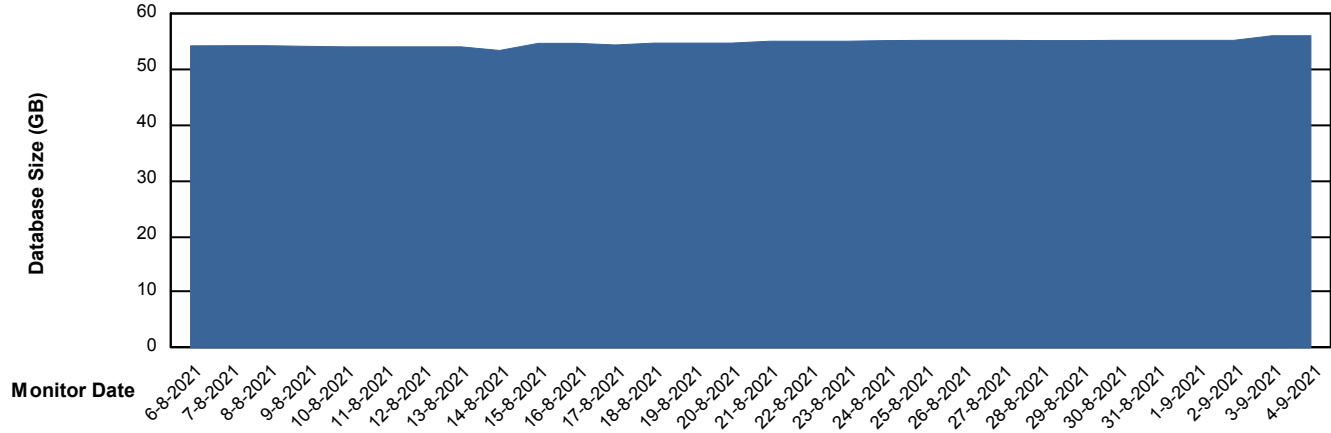

Weekly SLA Customer Report

Customer SPO_Production Silver
Database ID 57

Database Performance SPODB_Standby

Weekly SLA Customer Report

Customer SPO_Production Silver
Database ID 57

DATABASE SIZE SPODB_BI

Database growth over last month