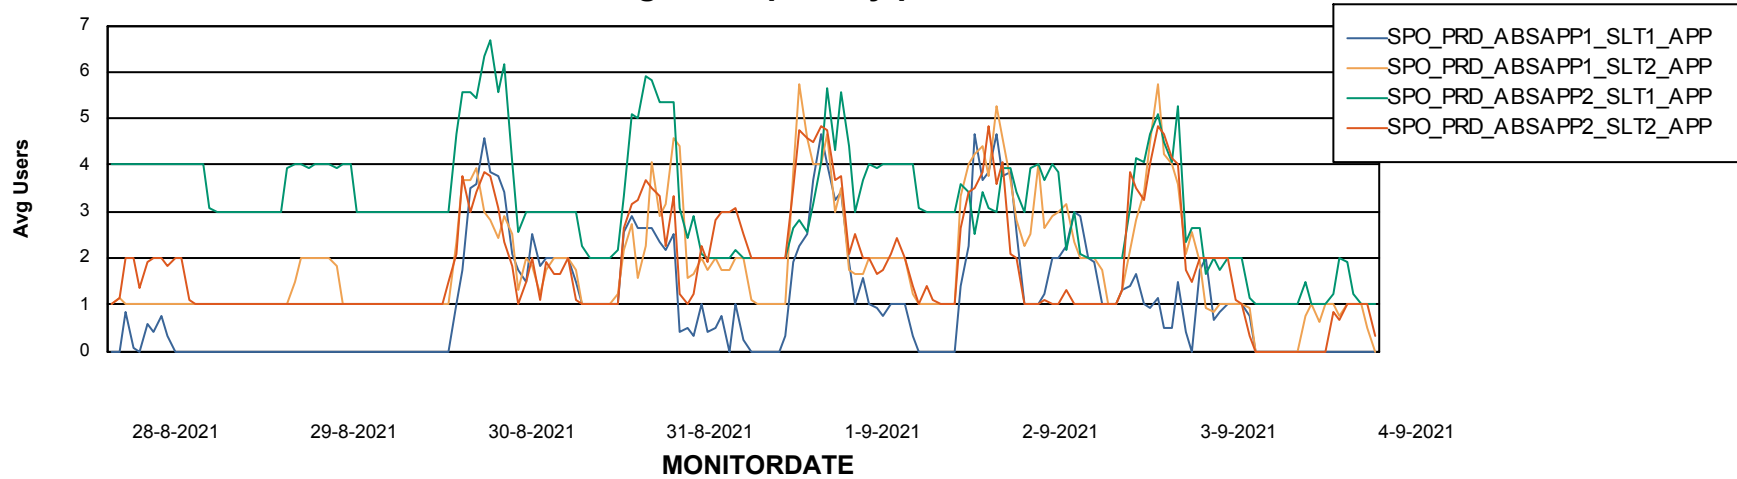

Avg users per day per ABS server