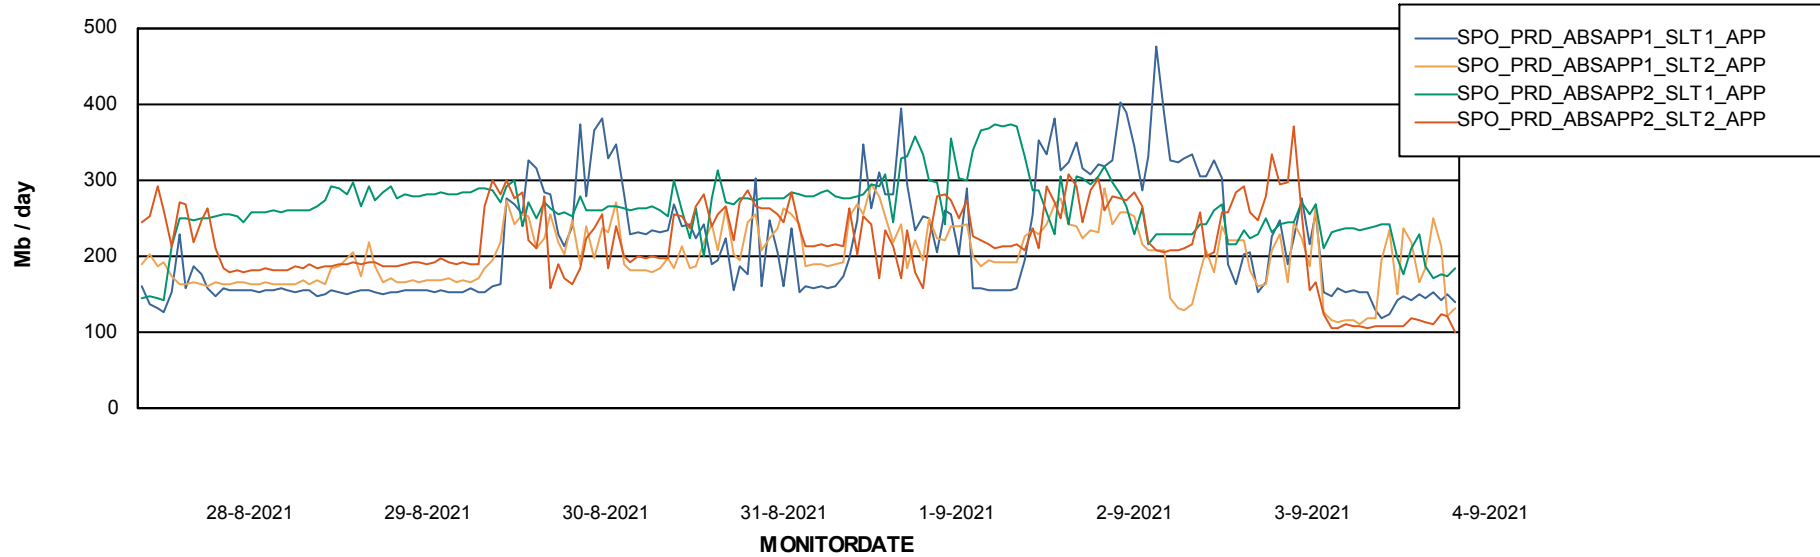

Standby Database Health SPO_Production Silver

Recovery lag for last 7 days

Weekly SLA Customer Report

Customer SPO_Production Silver
Database ID 57

ABSSolute Application Server Services

Avg memory used per ABS Server Service