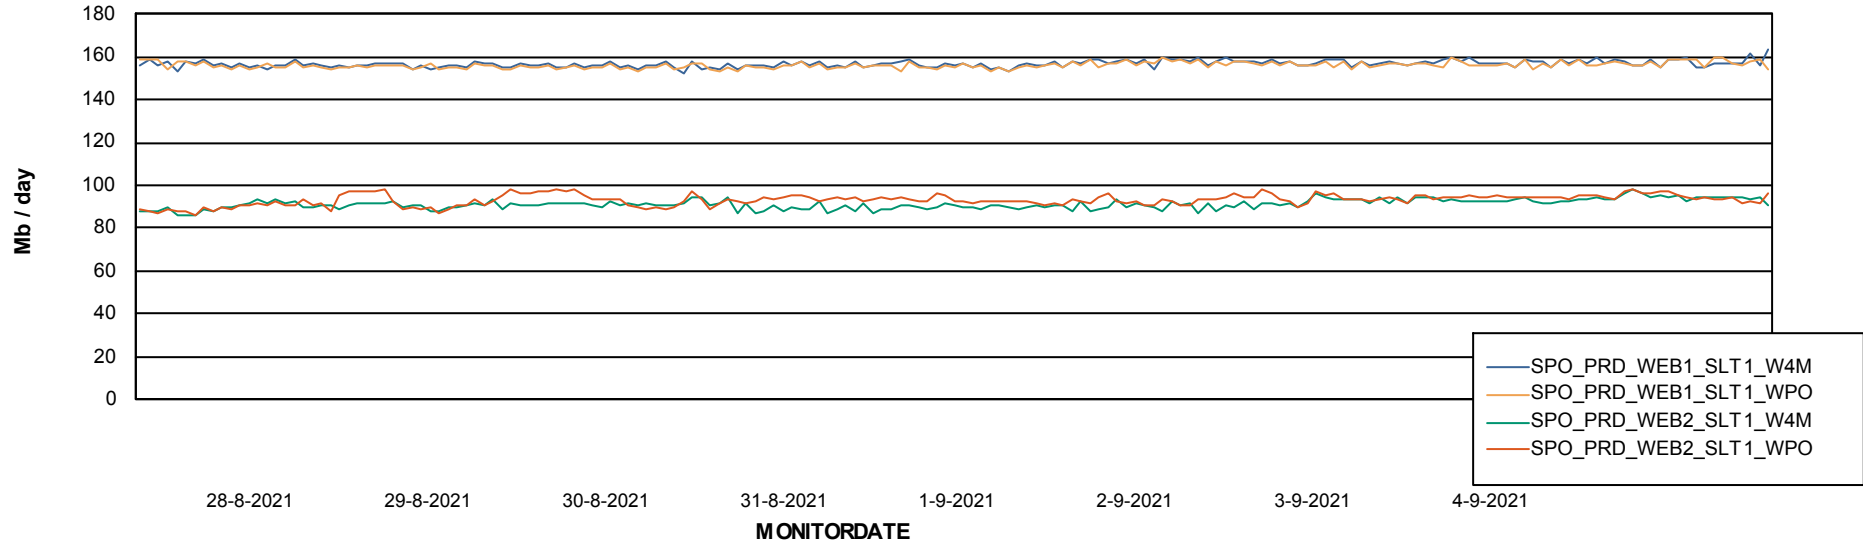

ABSSolute Web Component Services

Avg memory used per ABS Web component