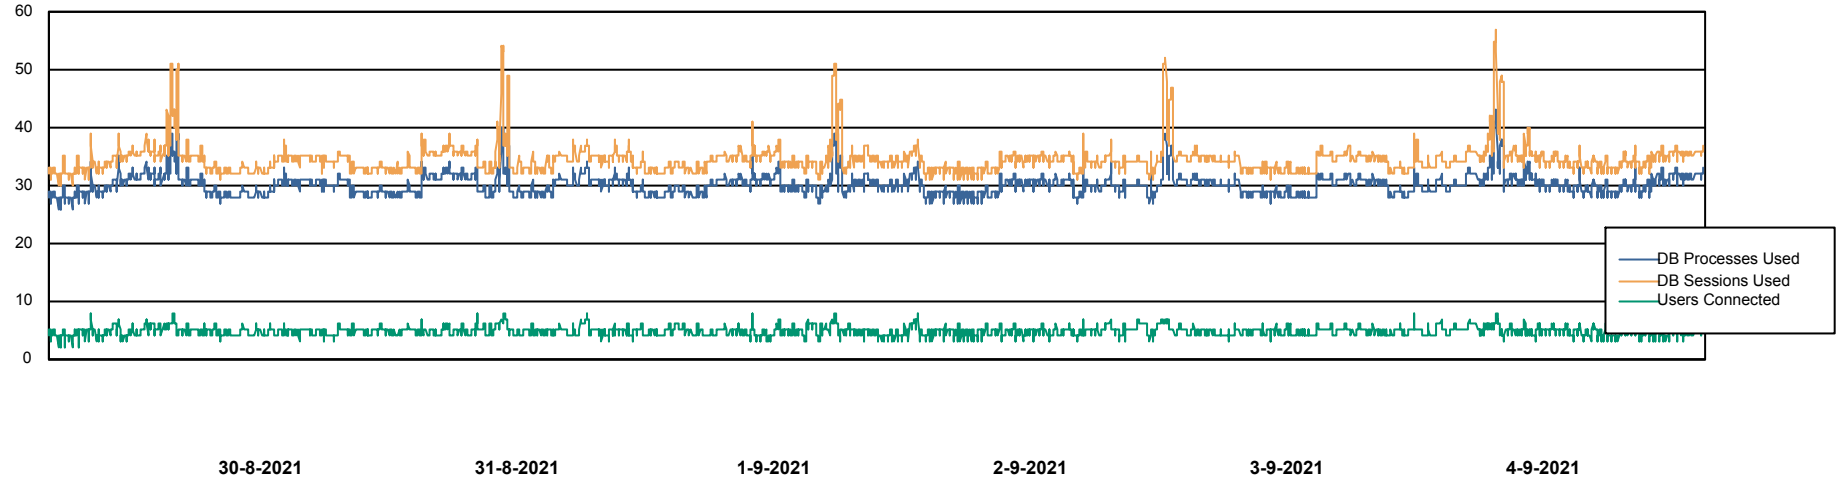

Weekly SLA Customer Report

Customer SPO_Production Silver
 Database ID 57

Harddisk Usage SPO_PRD_ORACLE_BI1

	Free disk space on c: (%)	Total disk space on c: (Gb)	Free disk space on d: (%)	Total disk space on d: (Gb)	Free disk space on e: (%)	Total disk space on e: (Gb)	Free disk space on f: (%)	Total disk space on f: (Gb)
4-9-2021	16	80	31	200	100	100	100	50
3-9-2021	16	80	31	200	100	100	100	50
2-9-2021	16	80	31	200	100	100	100	50
1-9-2021	16	80	31	200	100	100	100	50
31-8-2021	16	80	31	200	100	100	100	50
30-8-2021	16	80	31	200	100	100	100	50
29-8-2021	16	80	31	200	100	100	100	50

Weekly SLA Customer Report

Customer SPO_Production Silver
Database ID 57

Database Performance SPODB_BI

Weekly SLA Customer Report

Customer SPO_Production Silver
Database ID 57

Database Performance SPODB_Production