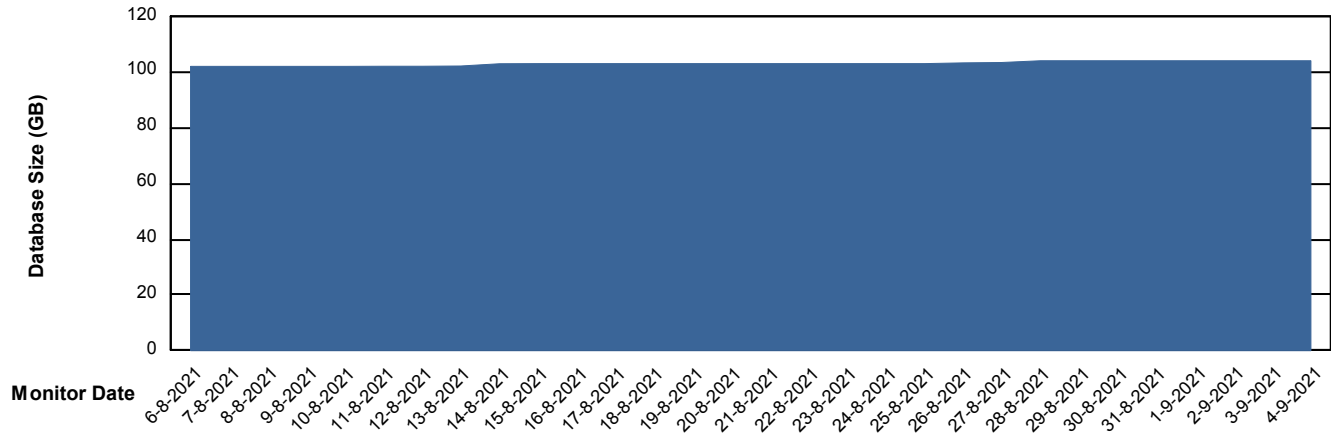

DATABASE SIZE SPODB_Production

Database growth over last month