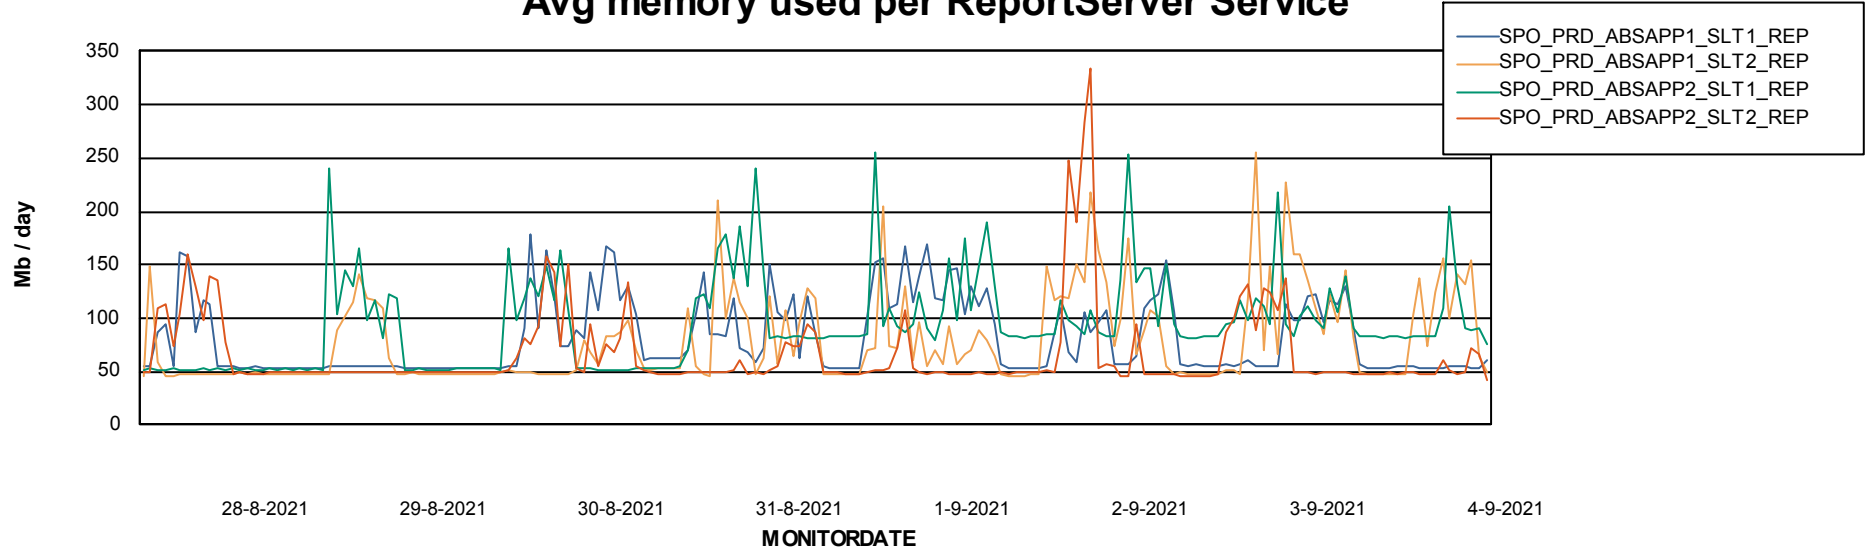

Avg users per day per ABS server

Weekly SLA Customer Report

Customer SPO_Production Silver
Database ID 57

ABSSolute Application ReportServer Services

Avg memory used per ReportServer Service

Weekly SLA Customer Report