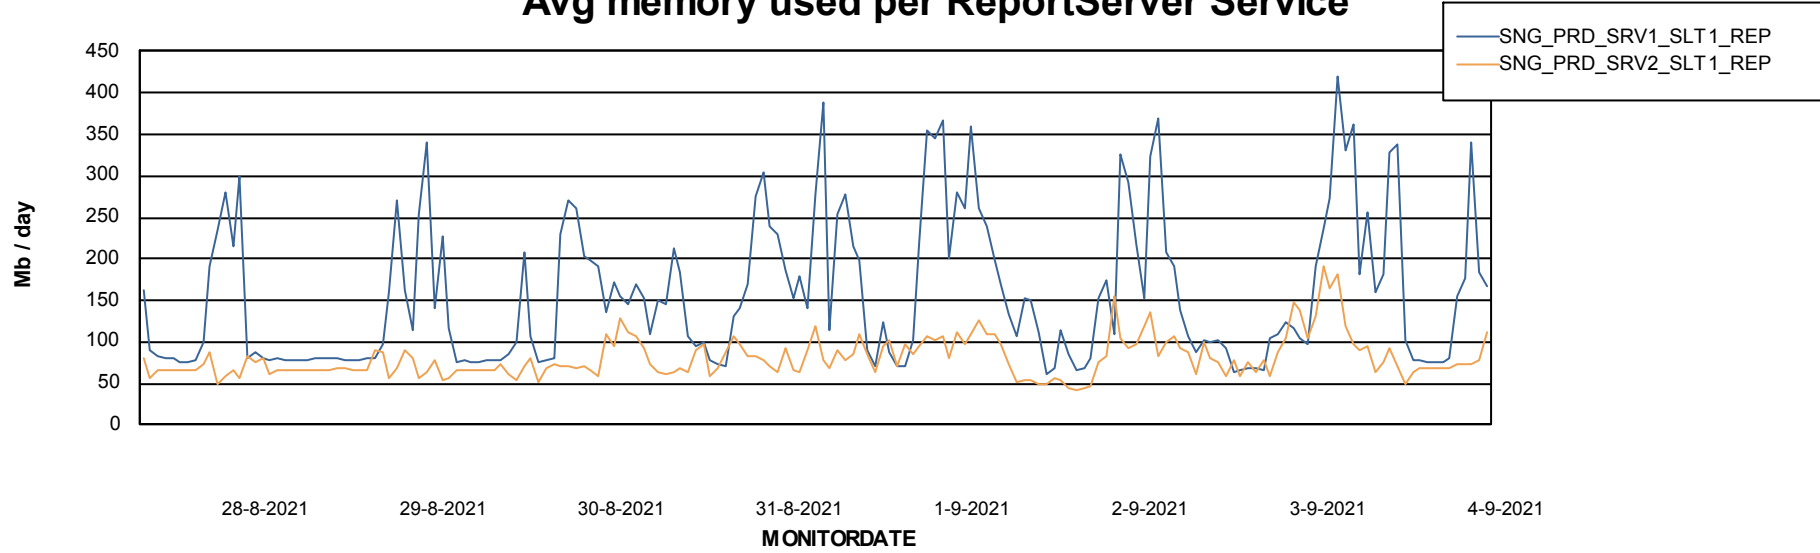

ABSSolute Application ReportServer Services

Avg memory used per ReportServer Service