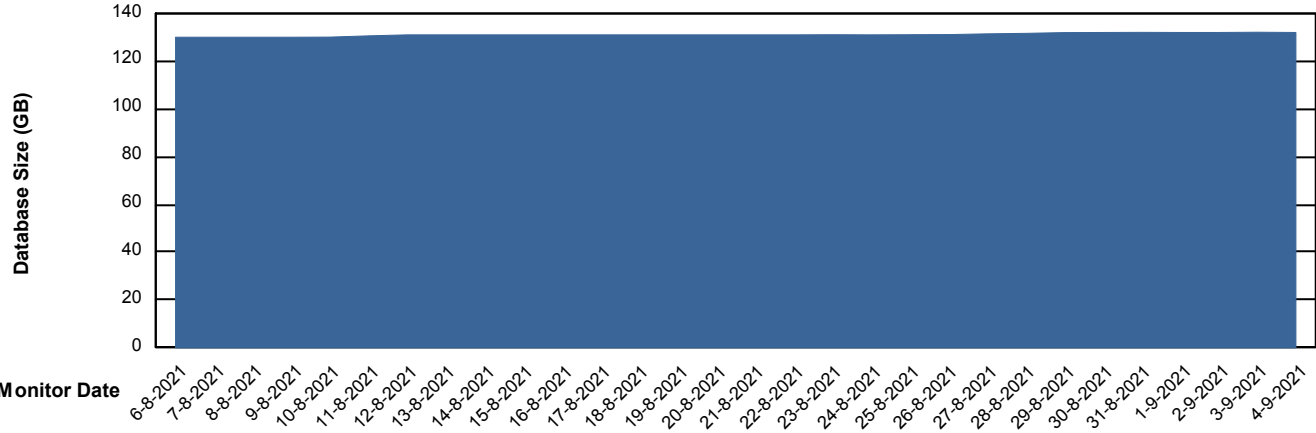

Weekly SLA Customer Report

Customer SNG_Production
Database ID 70

Database Performance SNGDB_Production

Weekly SLA Customer Report

Customer SNG_Production
 Database ID 70

DATABASE SIZE SNGDB_Production

Database growth over last month

Database Tablespace SNGDB_Production

Date	Tablespace Name	Filesize (Gb)	Usedsize (Gb)	Percentage free
4-9-2021	ABSDATA	36	29	19
	INDX	99	74	25
3-9-2021	ABSDATA	36	29	19
	INDX	99	74	25
2-9-2021	ABSDATA	36	29	19
	INDX	99	74	25
1-9-2021	ABSDATA	36	29	19
	INDX	99	74	25
31-8-2021	ABSDATA	36	29	19
	INDX	99	74	25
30-8-2021	ABSDATA	36	29	19
	INDX	99	74	25
29-8-2021	ABSDATA	36	29	19
	INDX	99	74	25