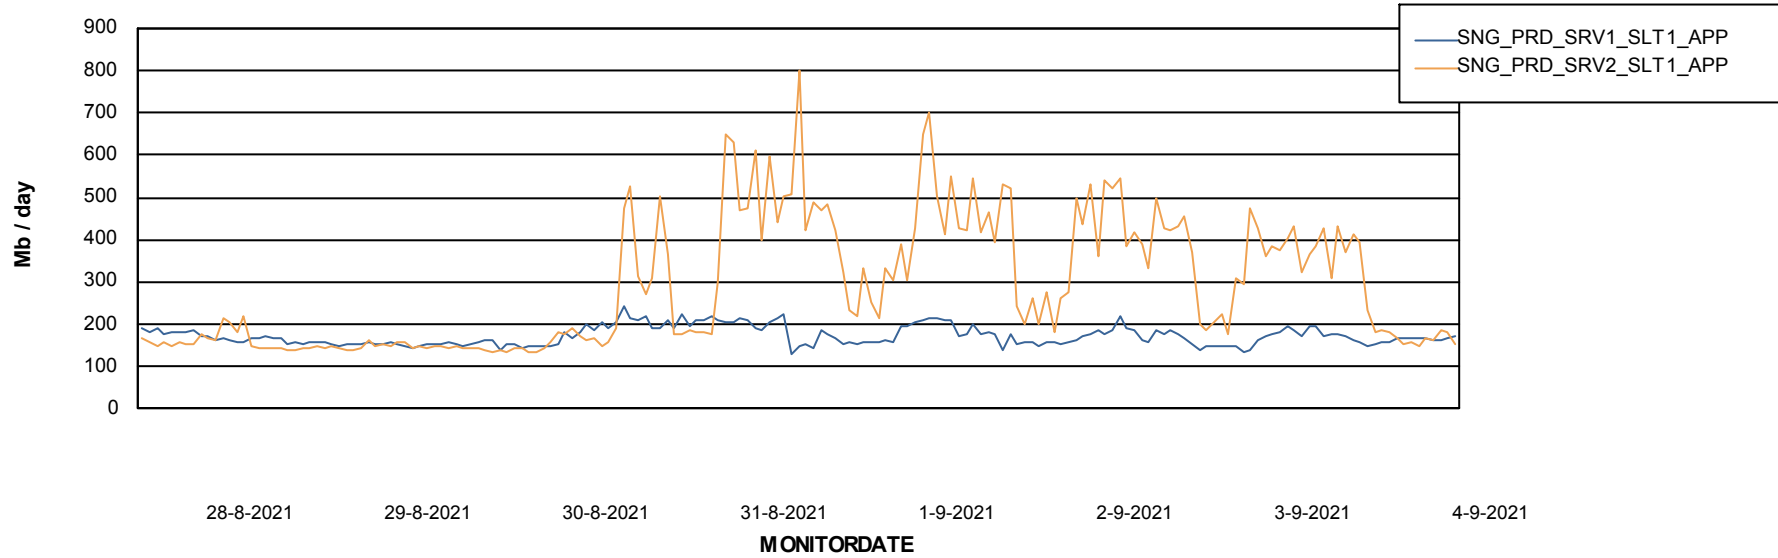

Database Tablespace SNGDB_Production

Date	Tablespace Name	Filesize (Gb)	Usedsize (Gb)	Percentage free
4-9-2021	ABSDATA	36	29	19
	INDX	99	74	25
3-9-2021	ABSDATA	36	29	19
	INDX	99	74	25
2-9-2021	ABSDATA	36	29	19
	INDX	99	74	25
1-9-2021	ABSDATA	36	29	19
	INDX	99	74	25
31-8-2021	ABSDATA	36	29	19
	INDX	99	74	25
30-8-2021	ABSDATA	36	29	19
	INDX	99	74	25
29-8-2021	ABSDATA	36	29	19
	INDX	99	74	25

Weekly SLA Customer Report

Customer SNG_Production
Database ID 70

ABSSolute Application Server Services

Avg memory used per ABS Server Service

Avg users per day per ABS server

Weekly SLA Customer Report

Customer SNG_Production
Database ID 70