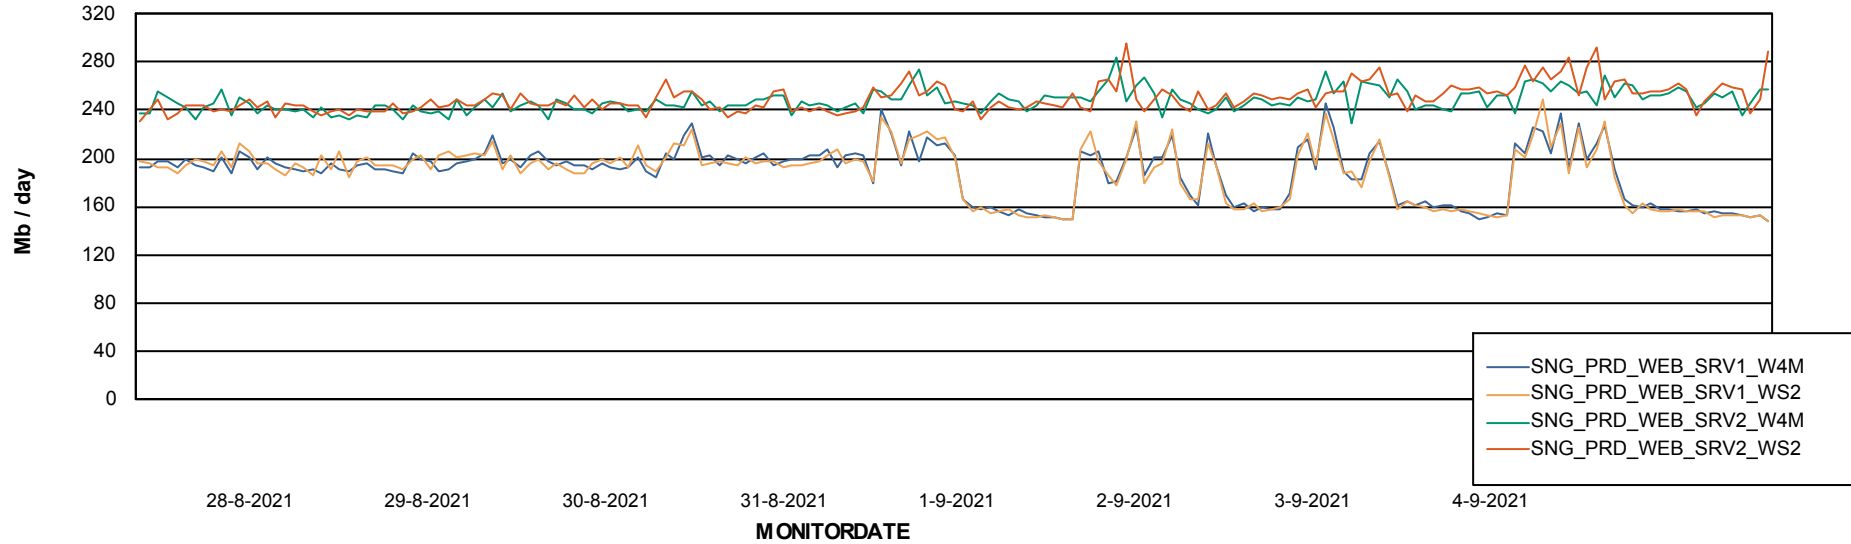

ABSSolute Application ReportServer Services

Avg memory used per ReportServer Service

Weekly SLA Customer Report

Customer SNG_Production
Database ID 70

ABSSolute Web Component Services

Avg memory used per ABS Web component