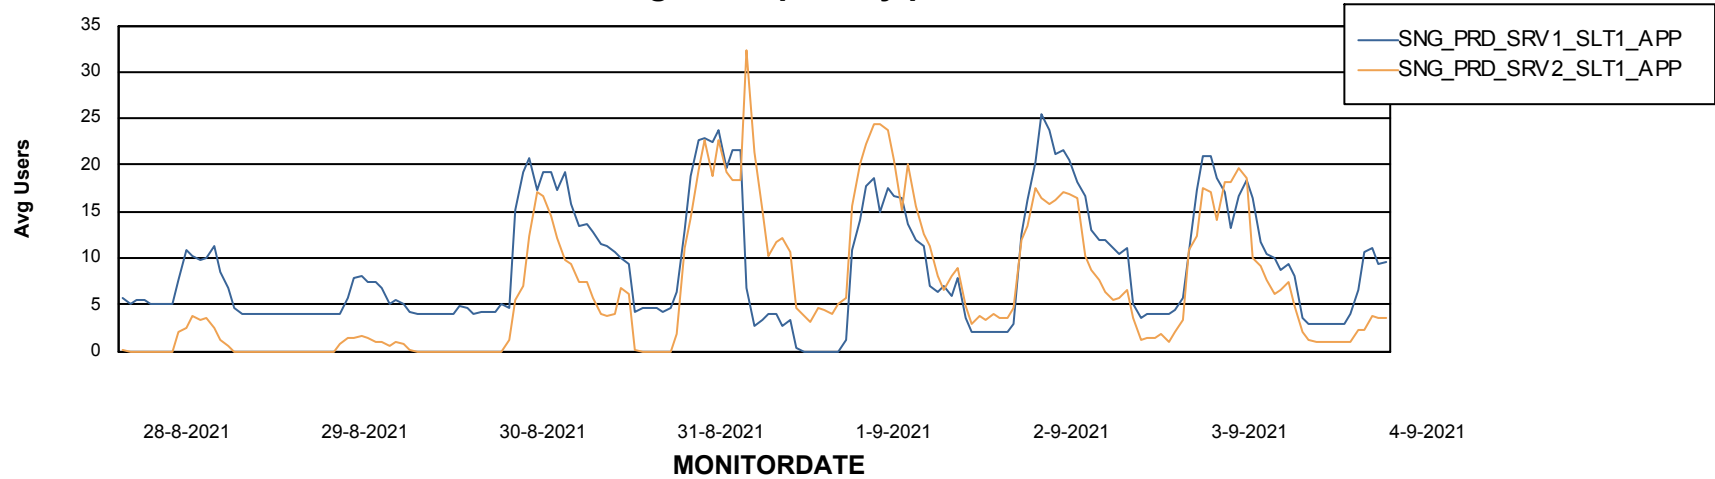

Database Tablespace SNGDB_Production

Date	Tablespace Name	Filesize (Gb)	Usedsize (Gb)	Percentage free
4-9-2021	ABSDATA	36	29	19
	INDX	99	74	25
3-9-2021	ABSDATA	36	29	19
	INDX	99	74	25
2-9-2021	ABSDATA	36	29	19
	INDX	99	74	25
1-9-2021	ABSDATA	36	29	19
	INDX	99	74	25
31-8-2021	ABSDATA	36	29	19
	INDX	99	74	25
30-8-2021	ABSDATA	36	29	19
	INDX	99	74	25
29-8-2021	ABSDATA	36	29	19
	INDX	99	74	25

Weekly SLA Customer Report

Customer SNG_Production
Database ID 70

ABSSolute Application Server Services

Avg memory used per ABS Server Service

Avg users per day per ABS server

Weekly SLA Customer Report

Customer SNG_Production
Database ID 70