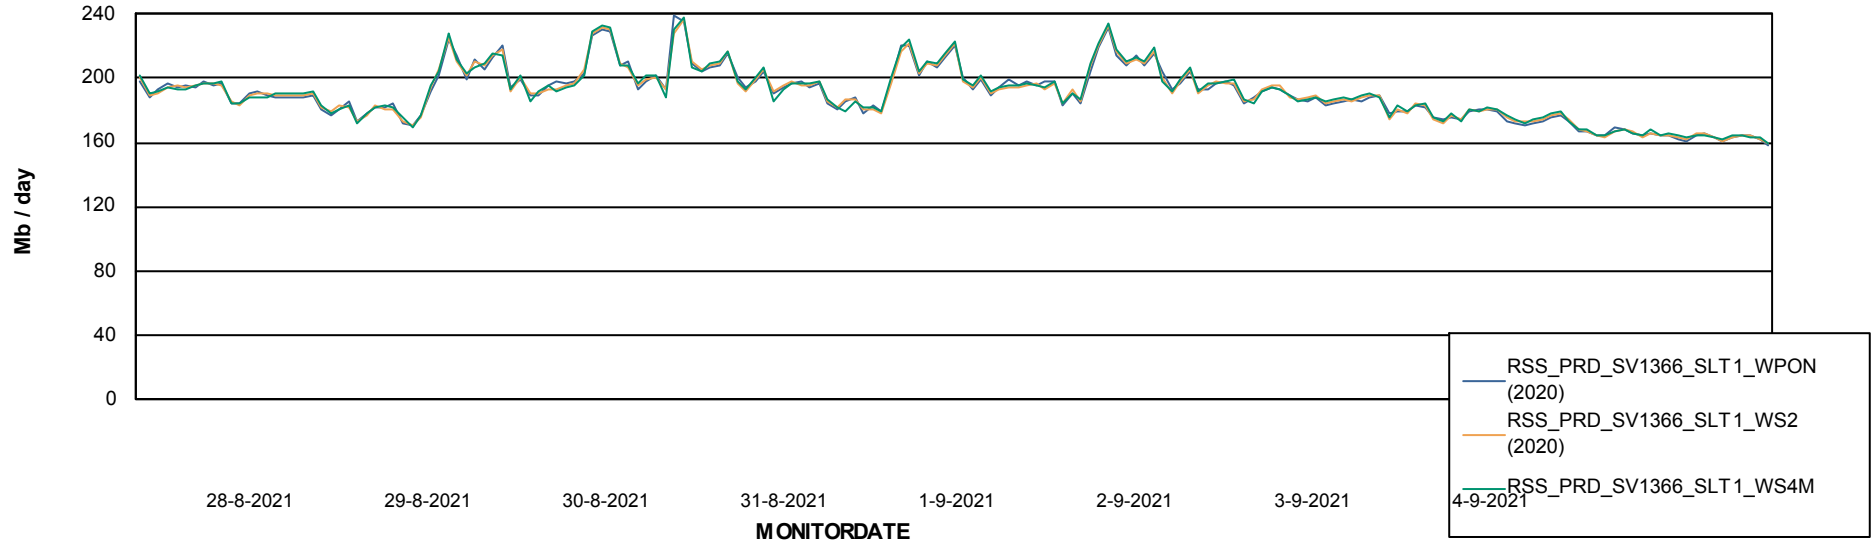

ABSSolute Web Component Services

Avg memory used per ABS Web component