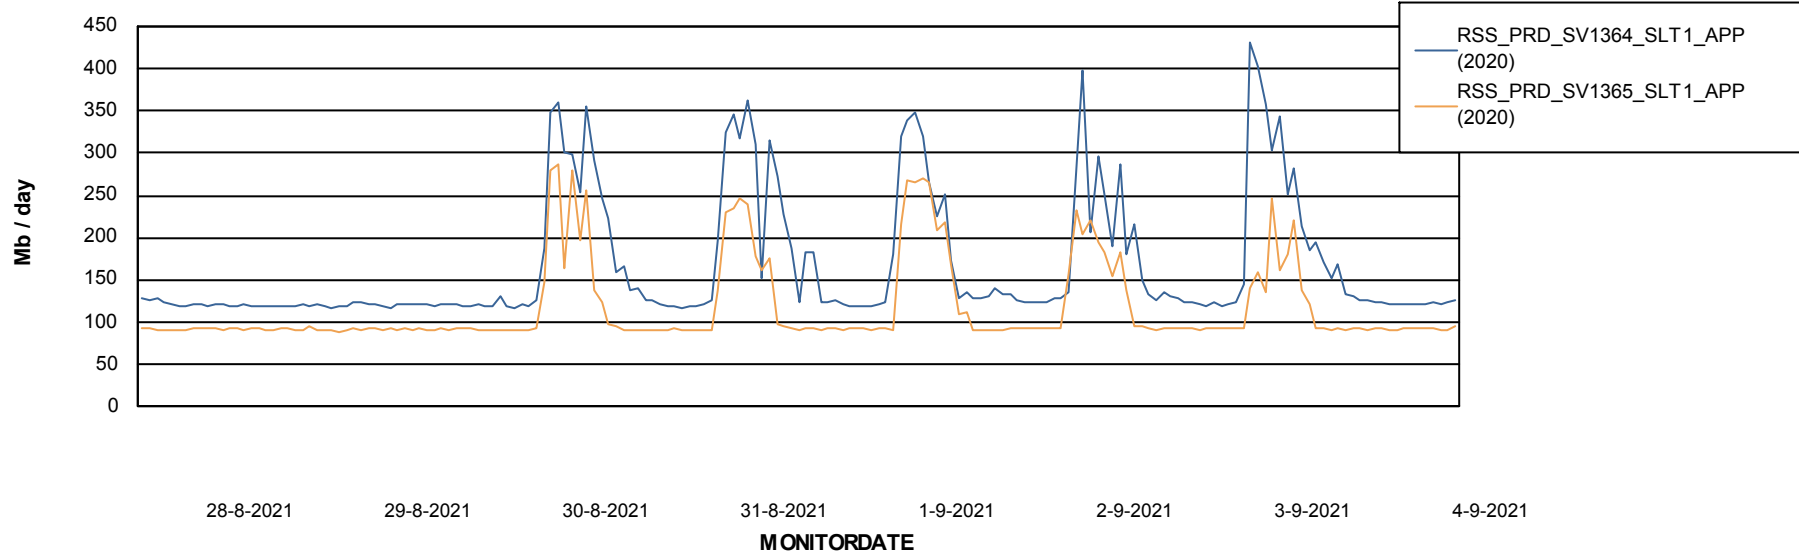

ABSSolute Application Server Services

Avg memory used per ABS Server Service