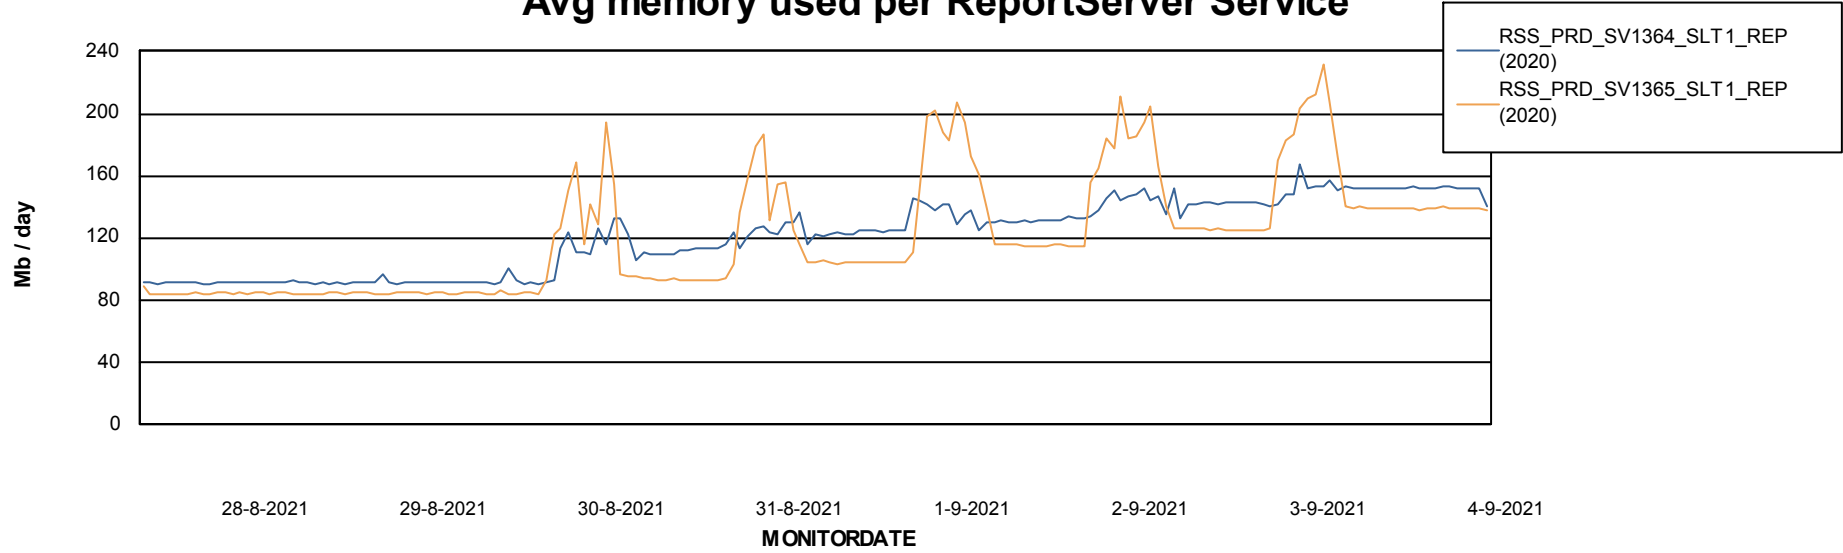

ABSSolute Application ReportServer Services

Avg memory used per ReportServer Service