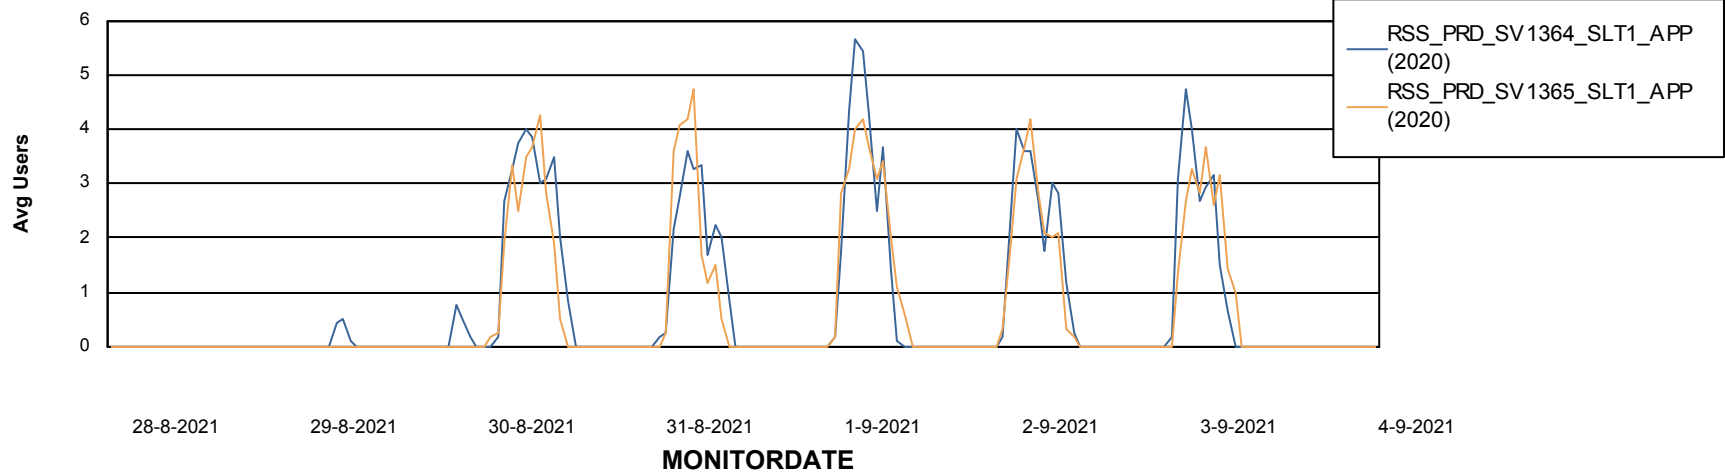

Avg users per day per ABS server