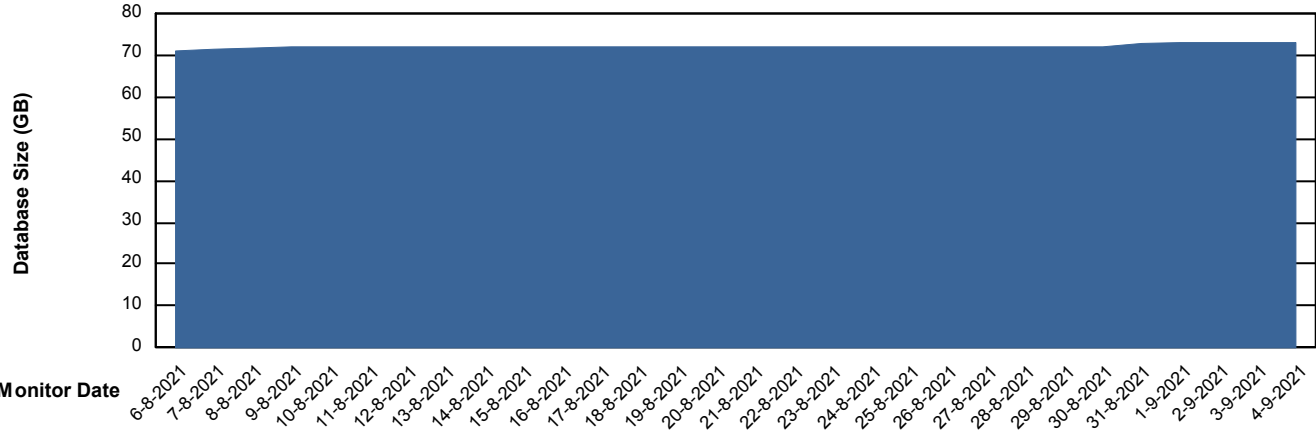

DATABASE SIZE RSS_DB_Primary (2020)

Database growth over last month

Database Tablespace RSS_DB_Primary (2020)

Date	Tablespace Name	Filesize (Gb)	Usedsize (Gb)	Percentage free
4-9-2021	ABSDATA	42	34	19
	INDX	46	37	20
3-9-2021	ABSDATA	42	34	19
	INDX	46	37	20
2-9-2021	ABSDATA	42	34	19
	INDX	46	37	20
1-9-2021	ABSDATA	42	34	19
	INDX	46	37	20
31-8-2021	ABSDATA	42	34	19
	INDX	46	37	20
30-8-2021	ABSDATA	42	34	19
	INDX	46	37	20
29-8-2021	ABSDATA	42	34	19
	INDX	46	37	20