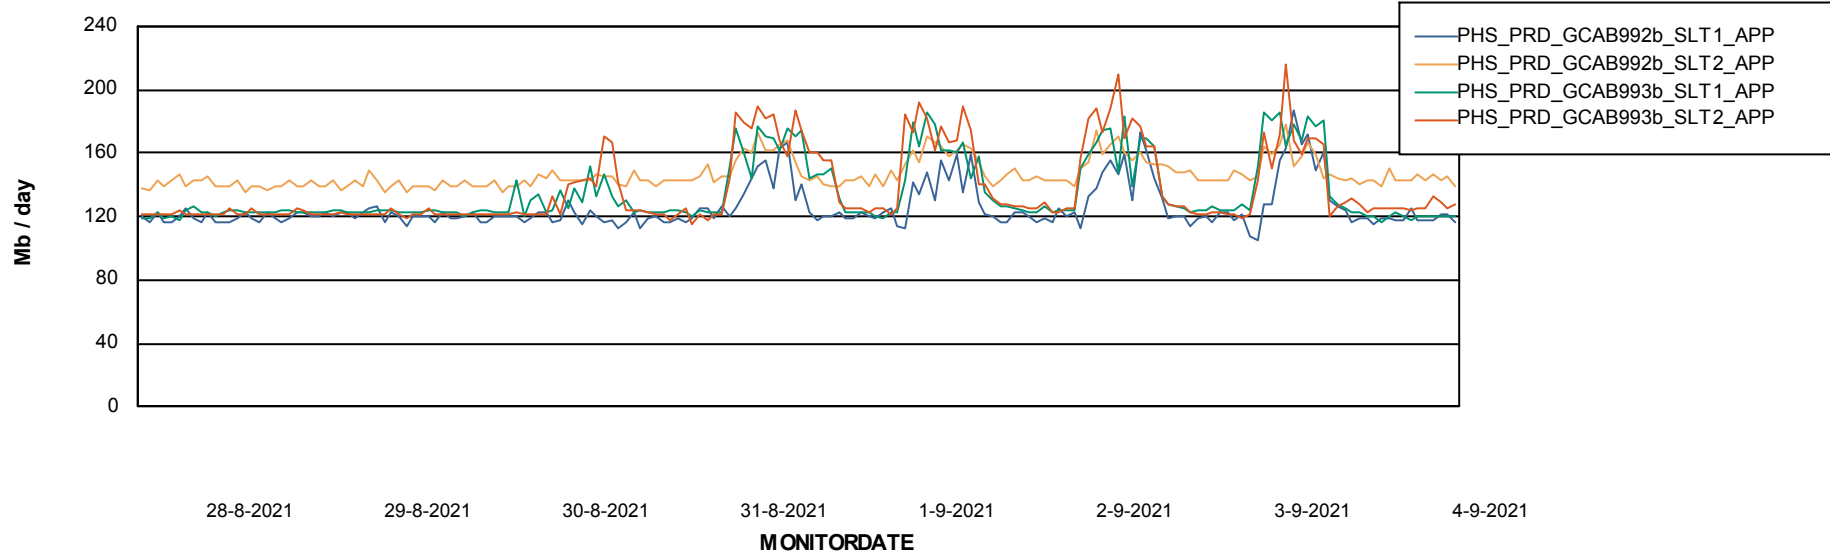

ABSSolute Application Server Services

Avg memory used per ABS Server Service