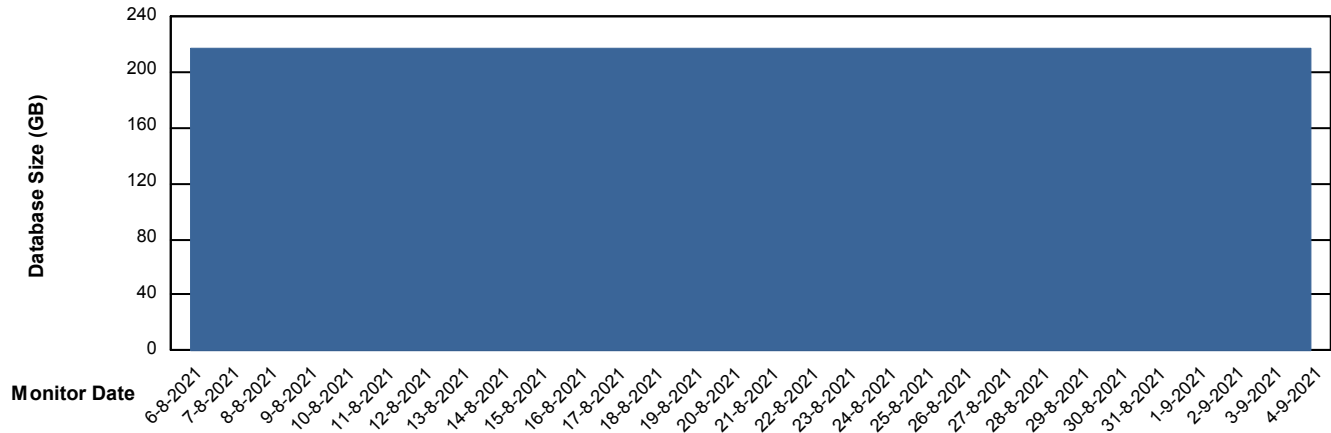

DATABASE SIZE PHSDB_Test

Database growth over last month