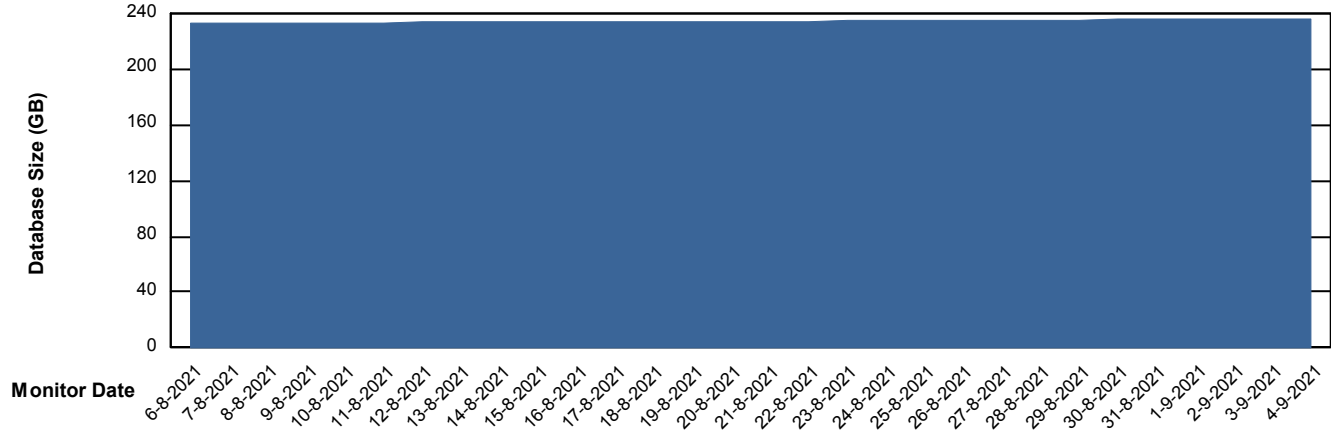

Weekly SLA Customer Report

Customer PHS_Production
Database ID 47

Weekly SLA Customer Report

Customer PHS_Production
Database ID 47

DATABASE SIZE PHSDB_Production

Database growth over last month

DATABASE SIZE PHSDB_Test