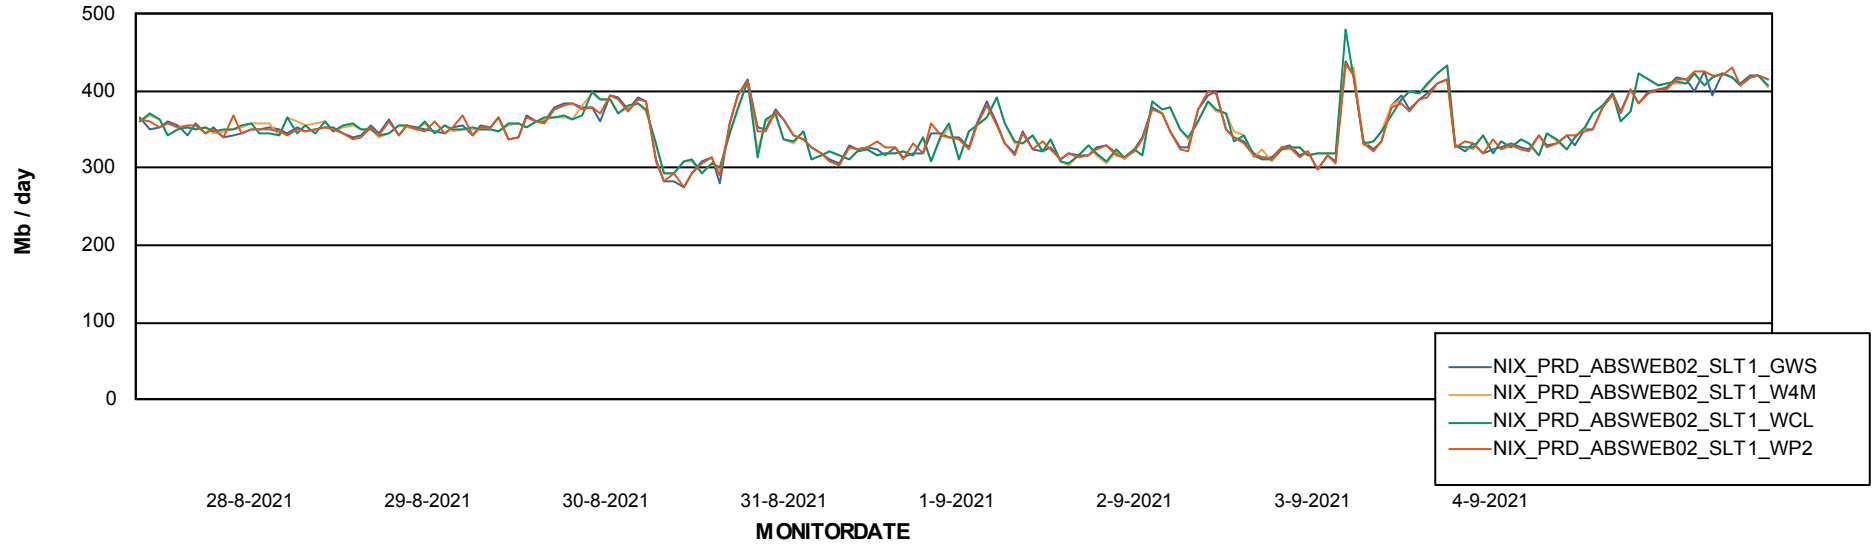

ABSSolute Application ReportServer Services

Avg memory used per ReportServer Service

Weekly SLA Customer Report

Customer NIX_Production
Database ID 51

ABSSolute Web Component Services

Avg memory used per ABS Web component