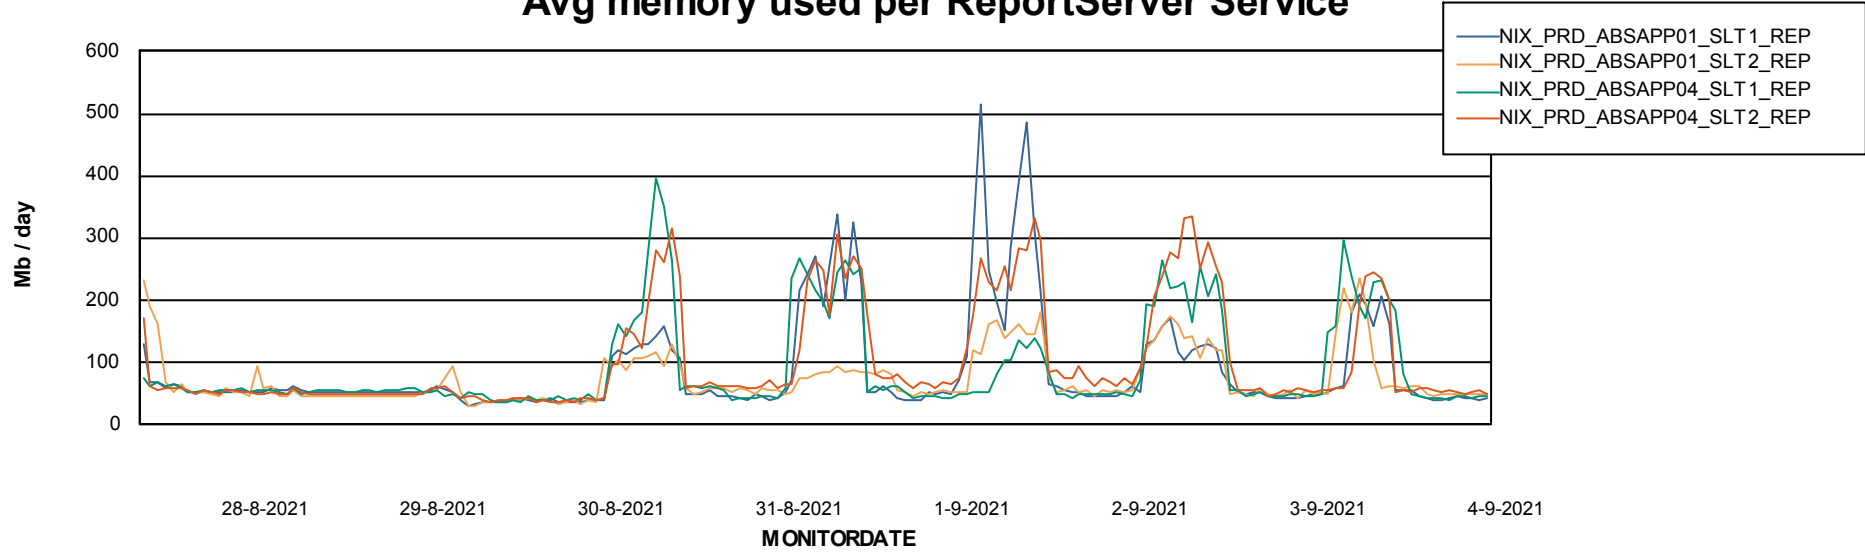

ABSSolute Application ReportServer Services

Avg memory used per ReportServer Service