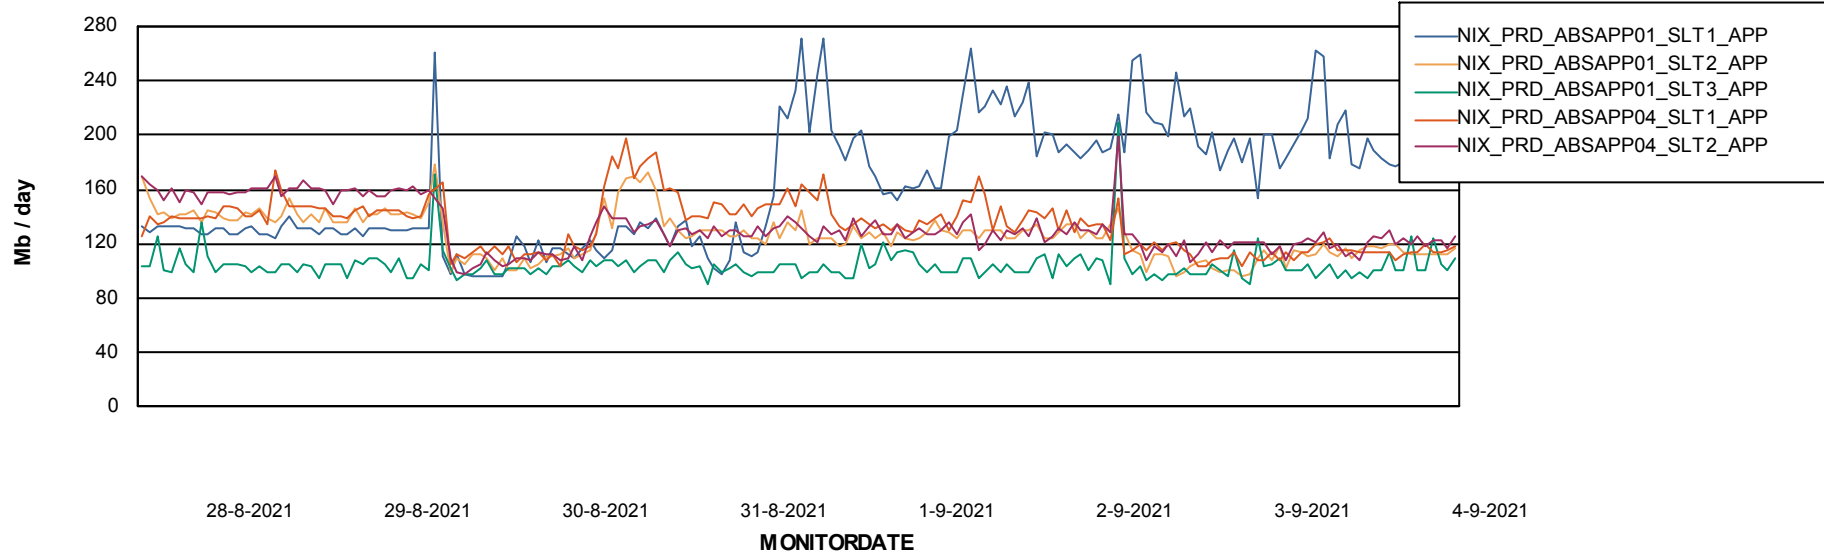

ABSSolute Application Server Services

Avg memory used per ABS Server Service