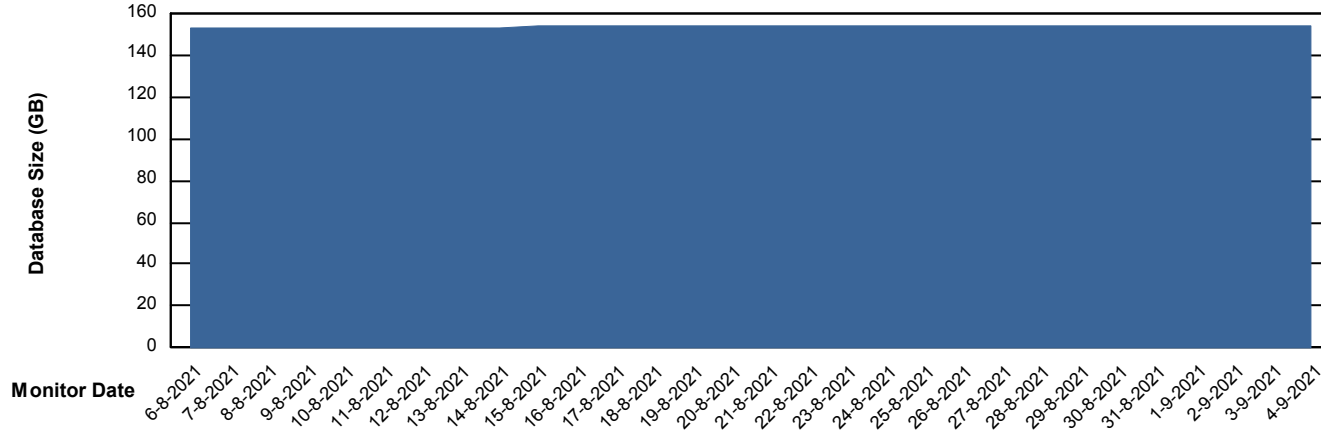

Weekly SLA Customer Report

Customer NIX_Production
Database ID 51

Database Performance NIXDB_Standby

Weekly SLA Customer Report

Customer NIX_Production
Database ID 51

DATABASE SIZE NIXDB_BI

Database growth over last month