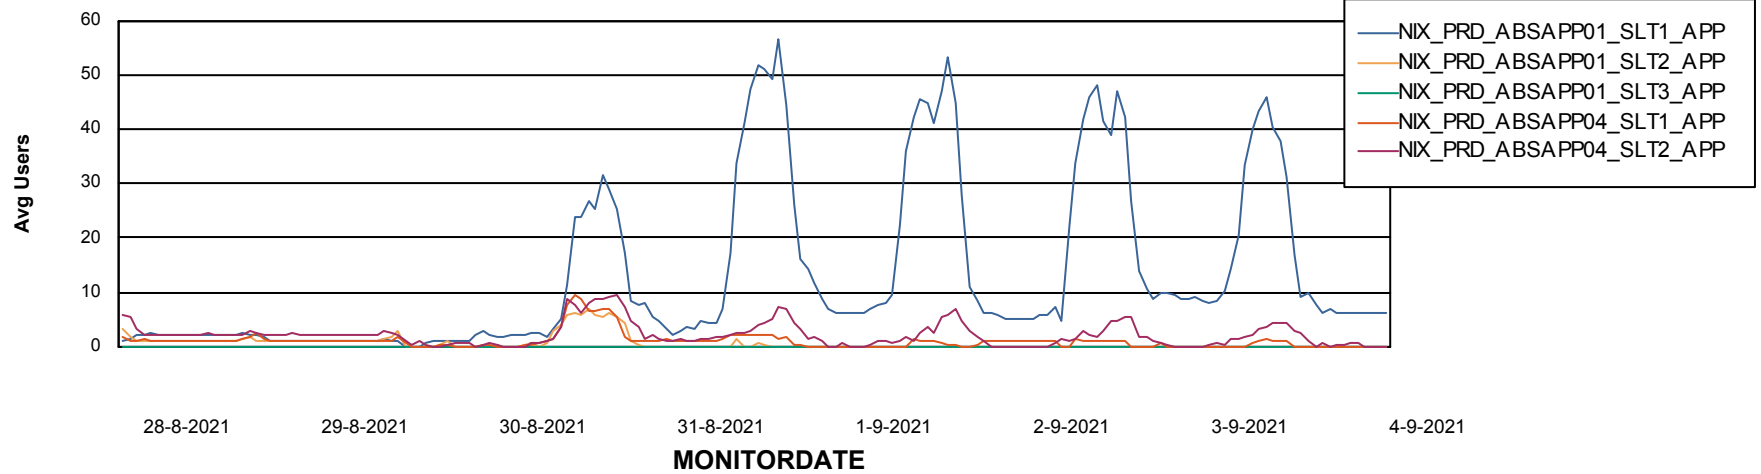

Weekly SLA Customer Report

Customer NIX_Production
Database ID 51

ABSSolute Application Server Services

Avg memory used per ABS Server Service

Avg users per day per ABS server

Weekly SLA Customer Report

Customer NIX_Production
Database ID 51