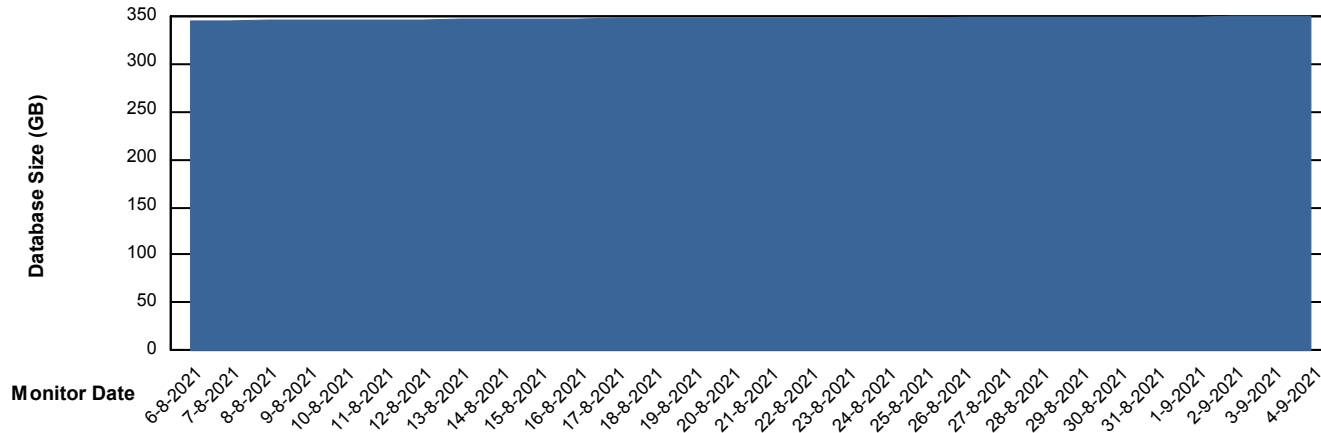

DATABASE SIZE NIXDB_Production

Database growth over last month