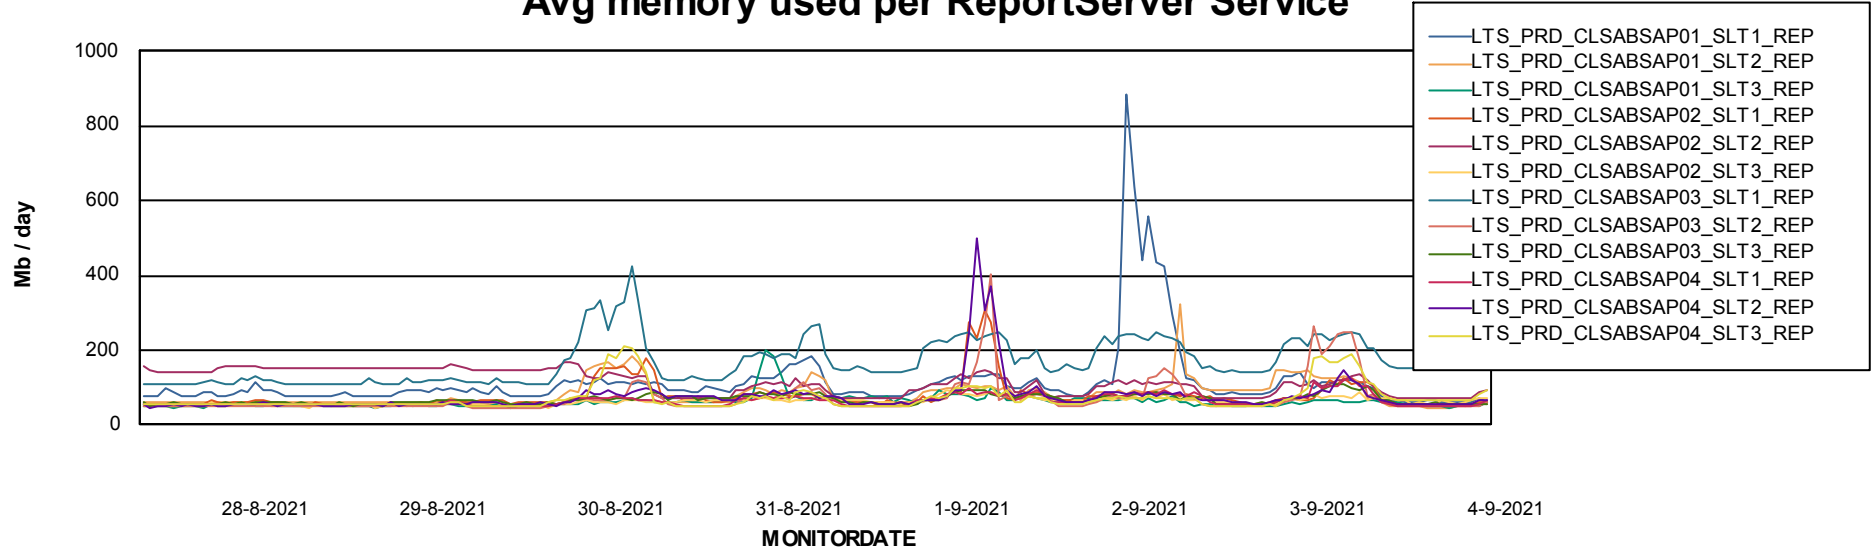

ABSSolute Application ReportServer Services

Avg memory used per ReportServer Service