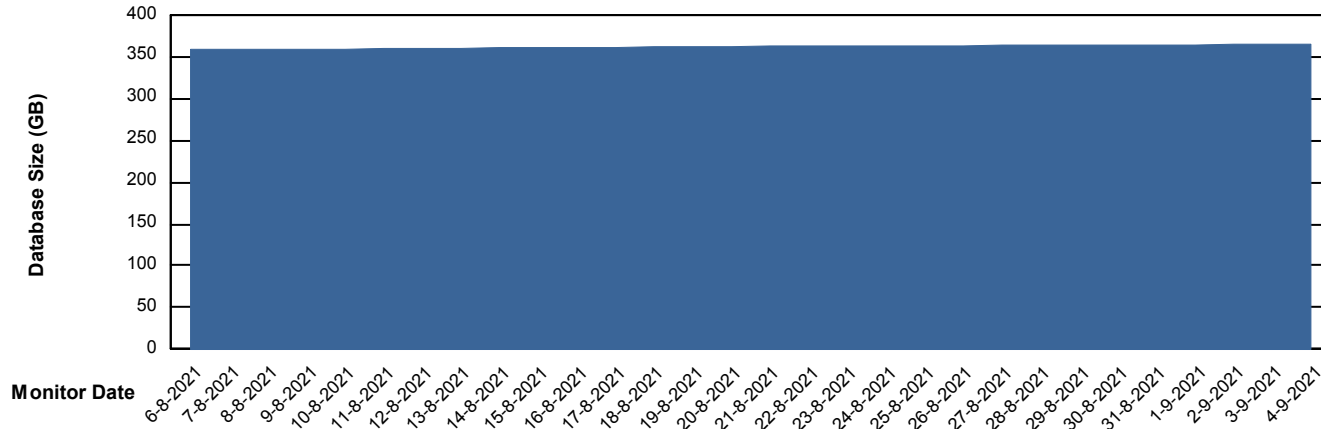

Database Performance LTS_PROD_CLSABSDB02_SBDB

Weekly SLA Customer Report

Customer LTS(CleanLease)_Production
Database ID 126

DATABASE SIZE LTS_PROD_CLSABSBI01_BI

Database growth over last month

DATABASE SIZE LTS_PROD_CLSABSDB01_PRDB