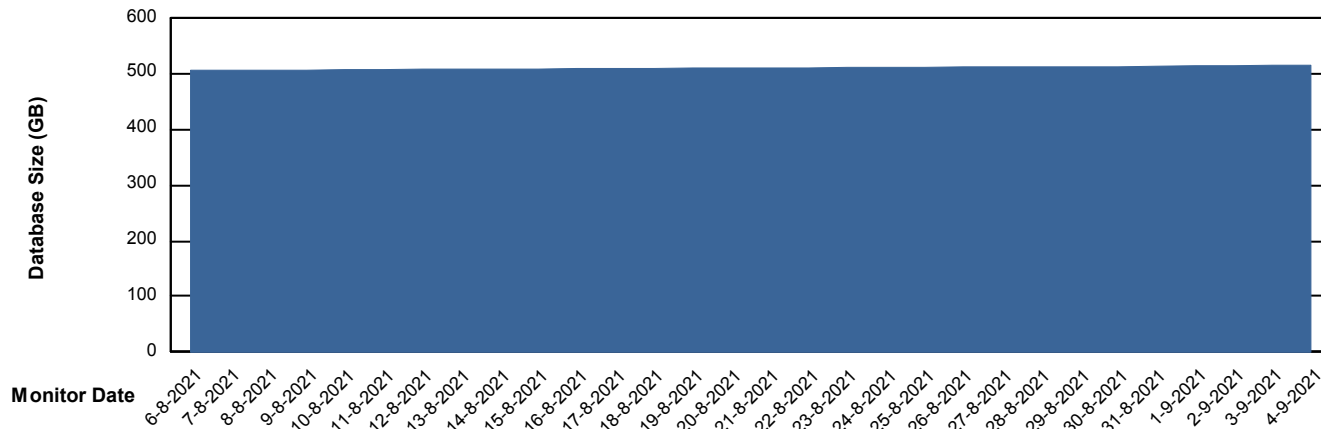

DATABASE SIZE LTS_PROD_CLSABSDB01_PRDB

Database growth over last month