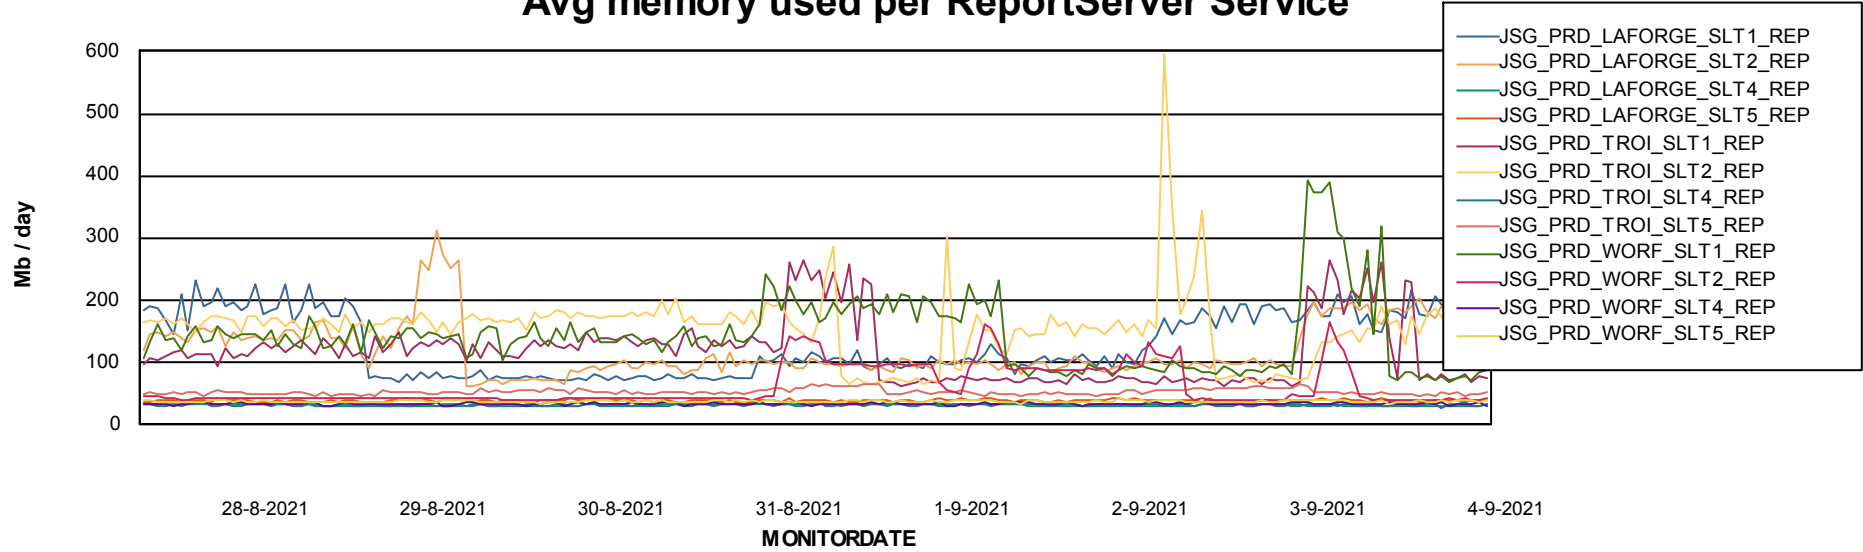

Avg memory used per ABS Server Service

Avg users per day per ABS server

Weekly SLA Customer Report

Customer JSG_Production
Database ID 102

ABSSolute Application ReportServer Services

Avg memory used per ReportServer Service