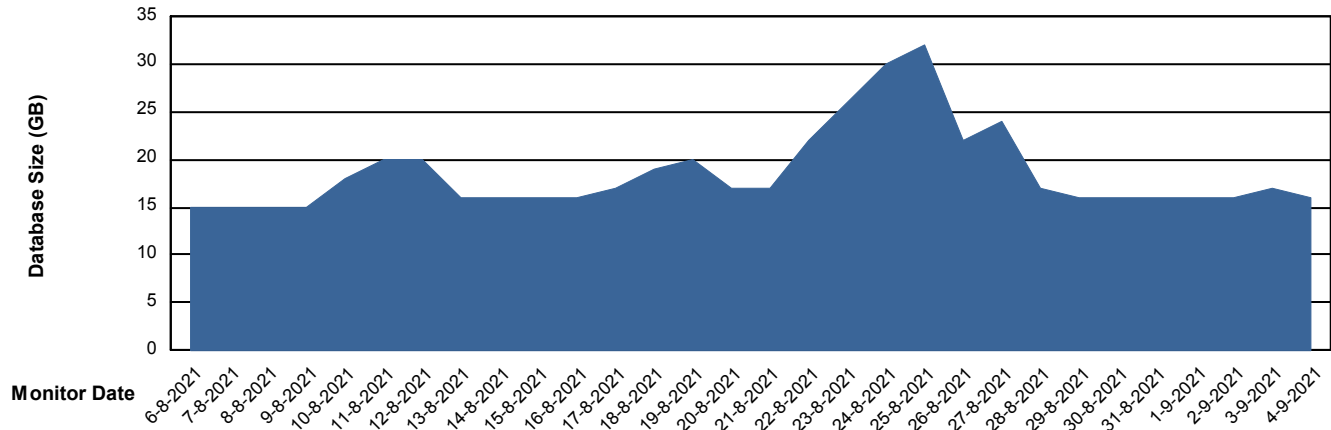

DATABASE SIZE JSG_PRD_YAR

Database growth over last month