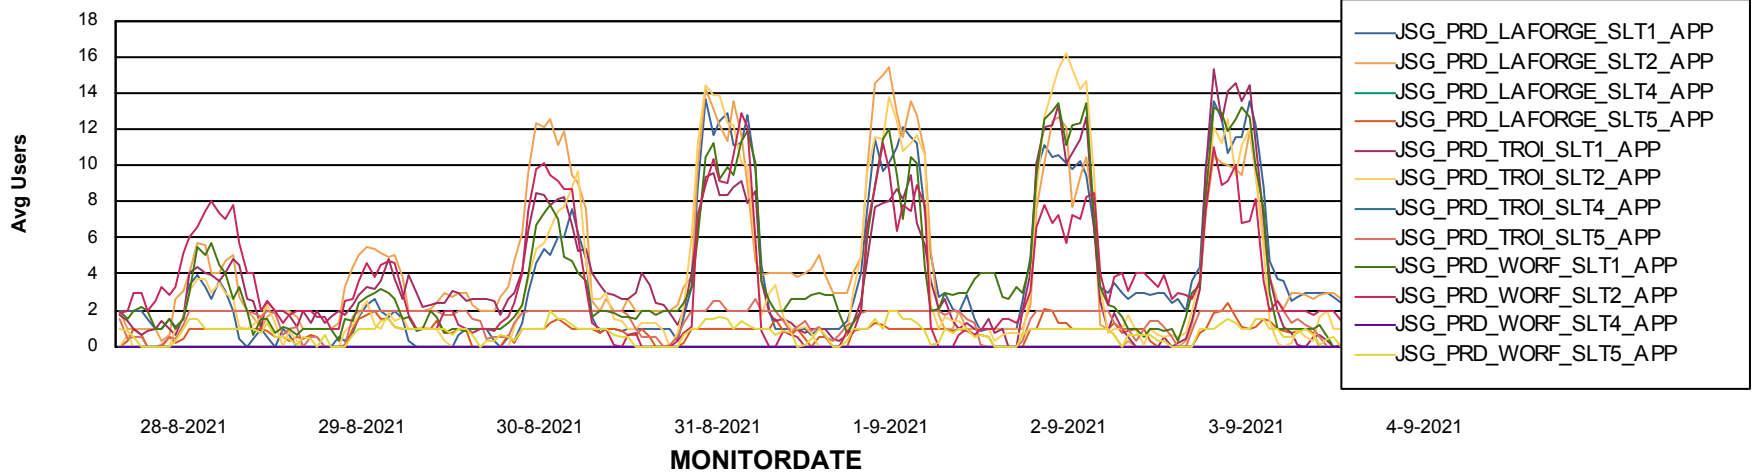

Avg users per day per ABS server