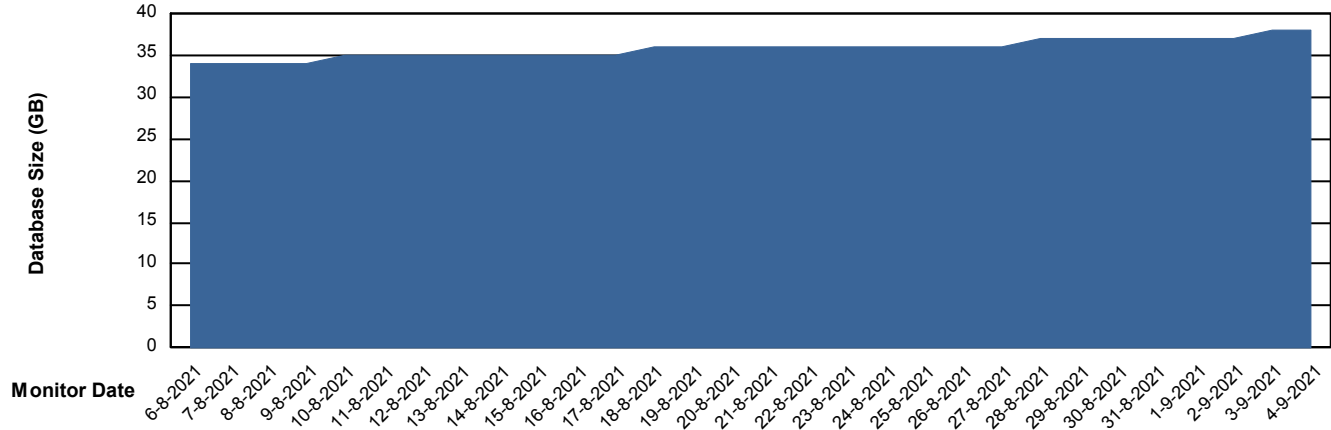

Weekly SLA Customer Report

Customer JSG_Production
Database ID 102

Database Performance JSG_PRD_YAR

Weekly SLA Customer Report

Customer JSG_Production
Database ID 102

DATABASE SIZE JSG_PRD_PICARD_DB

Database growth over last month