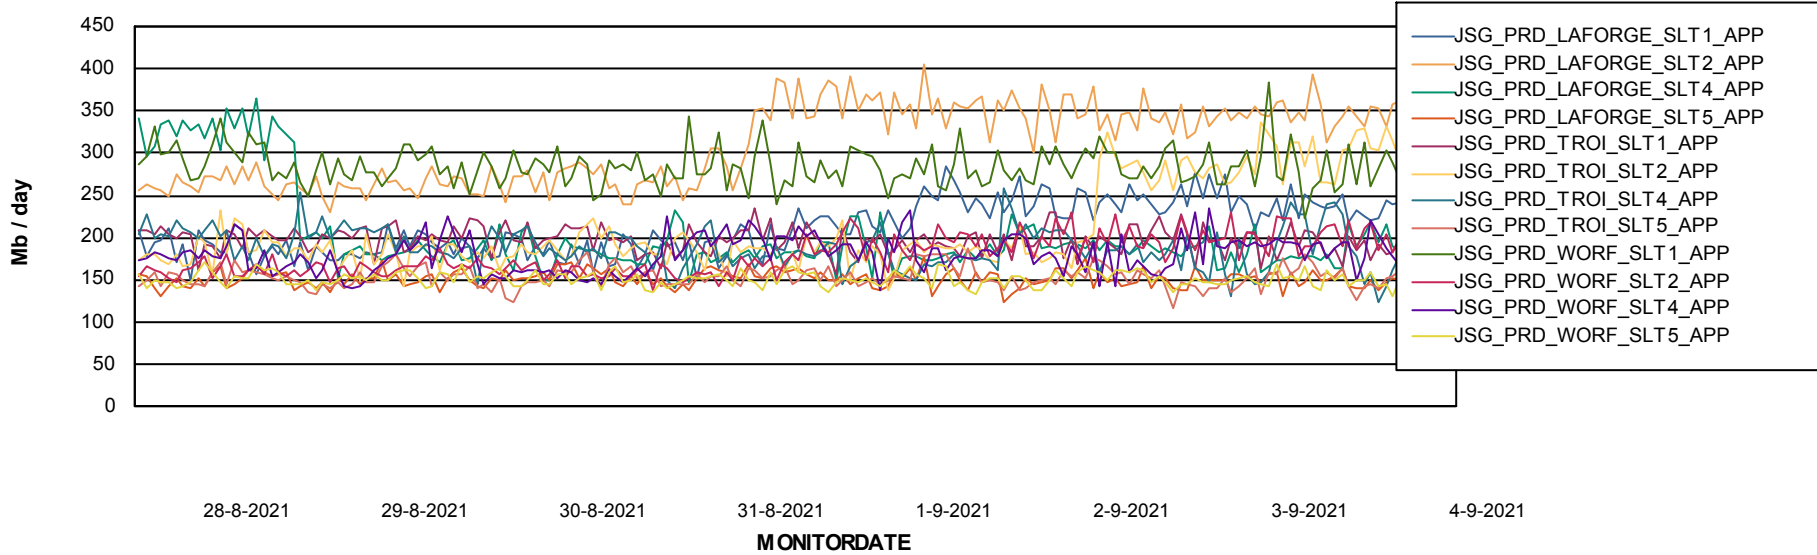

ABSSolute Application Server Services

Avg memory used per ABS Server Service