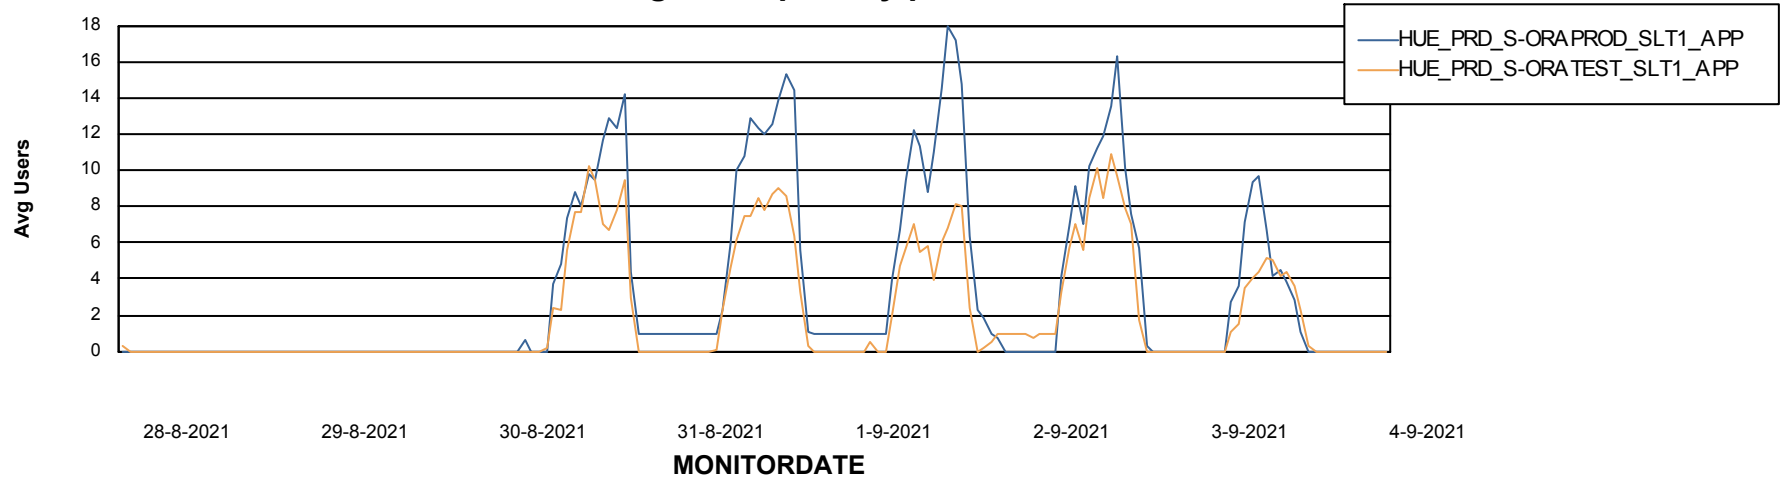

Avg users per day per ABS server