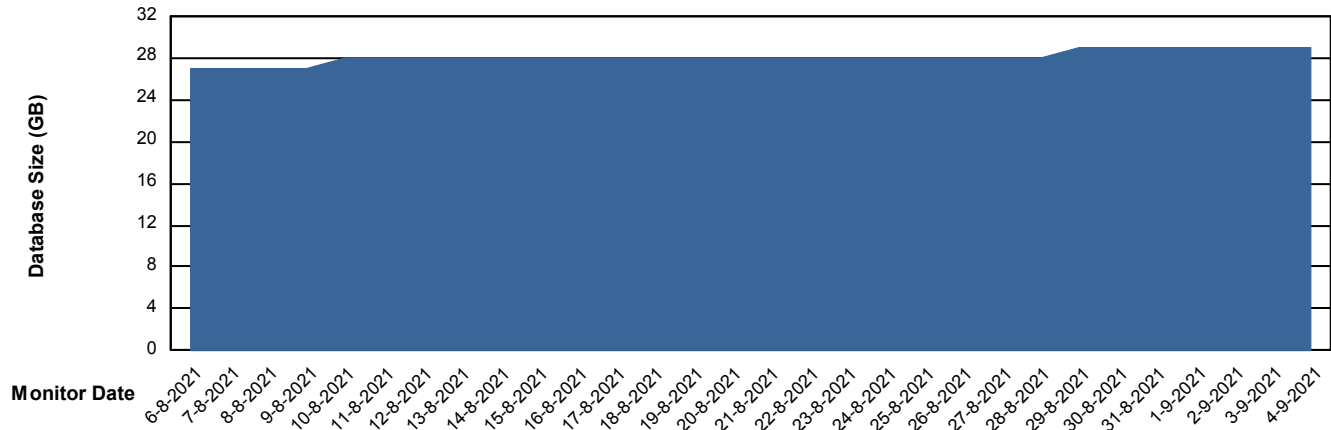

DATABASE SIZE HUE_PRD_S-ORAPROD_DB

Database growth over last month