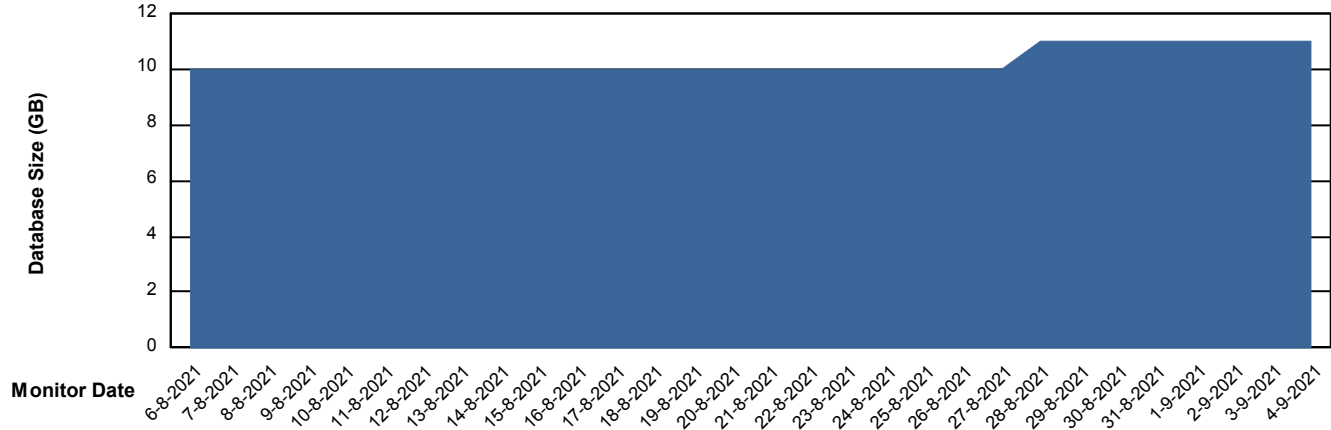

DATABASE SIZE HUE_PRD_S-ORABI_DB

Database growth over last month