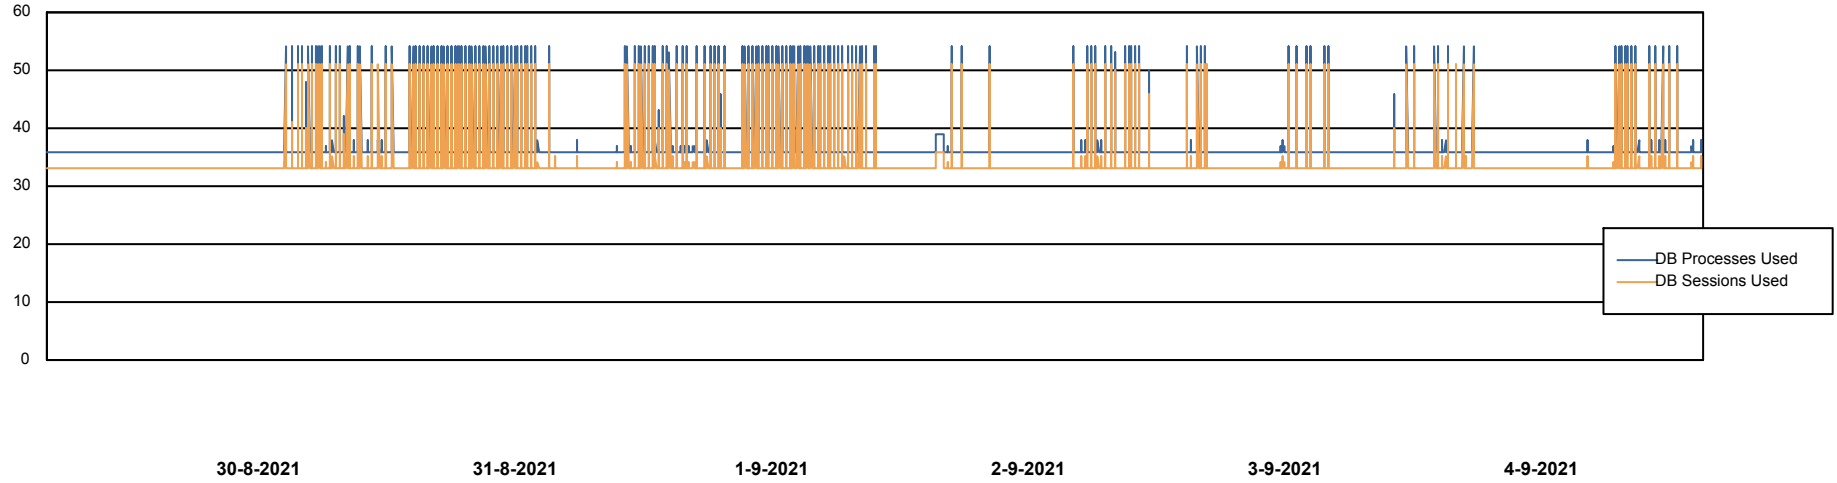

Database Performance HUE_STB_S-ORATEST_DB