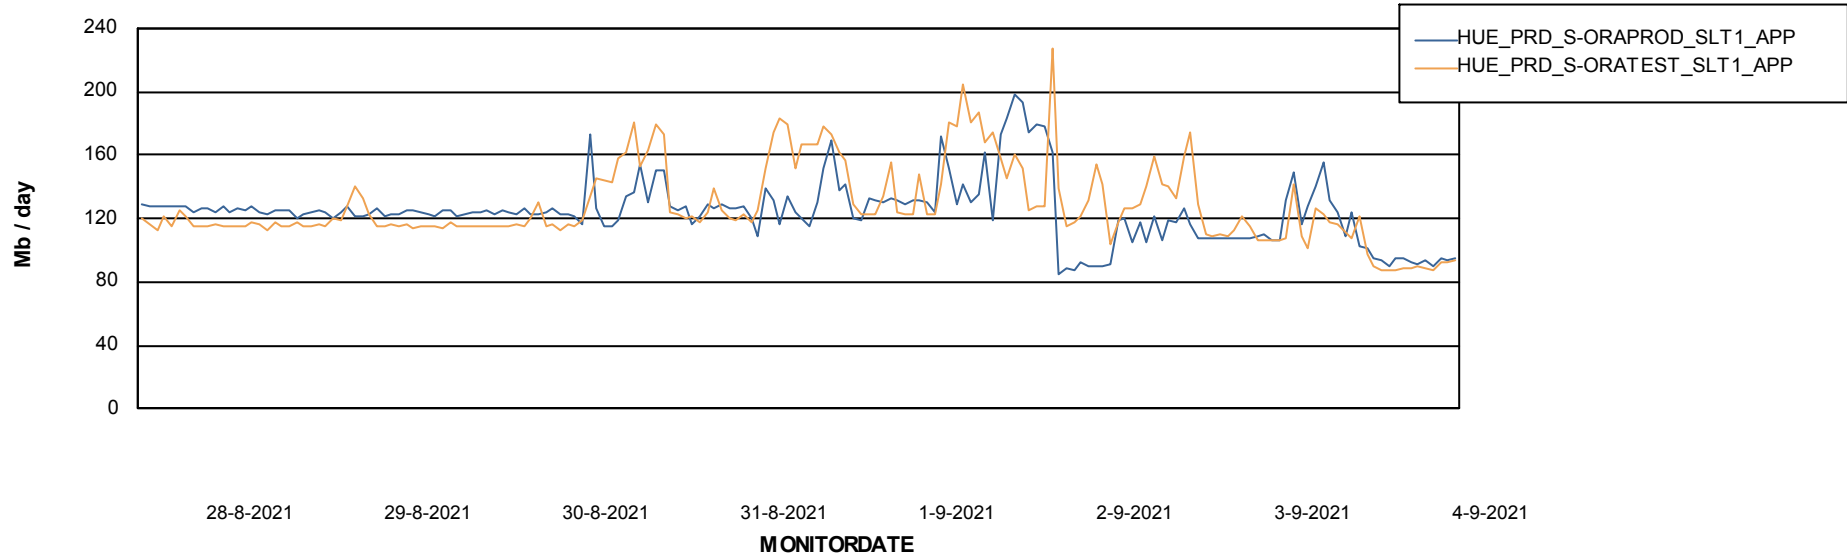

ABSSolute Application Server Services

Avg memory used per ABS Server Service