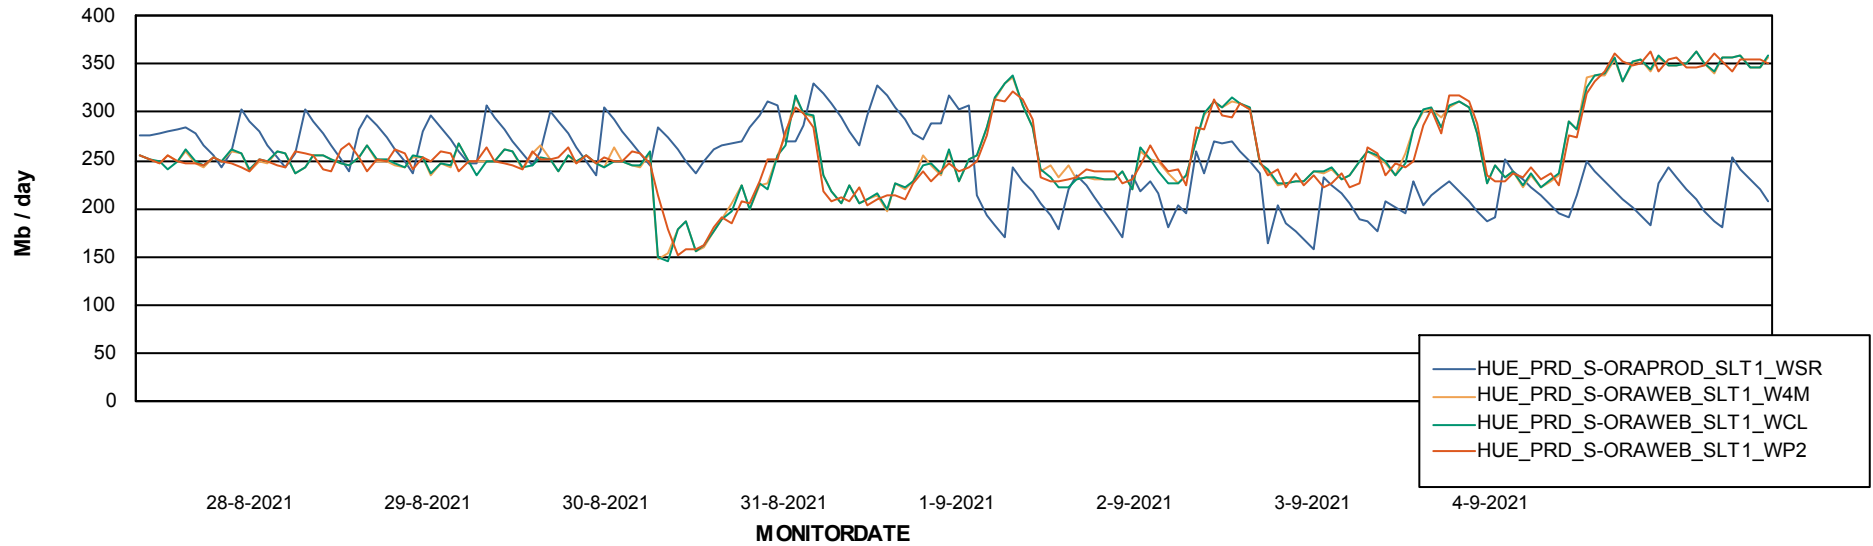

ABSSolute Web Component Services

Avg memory used per ABS Web component