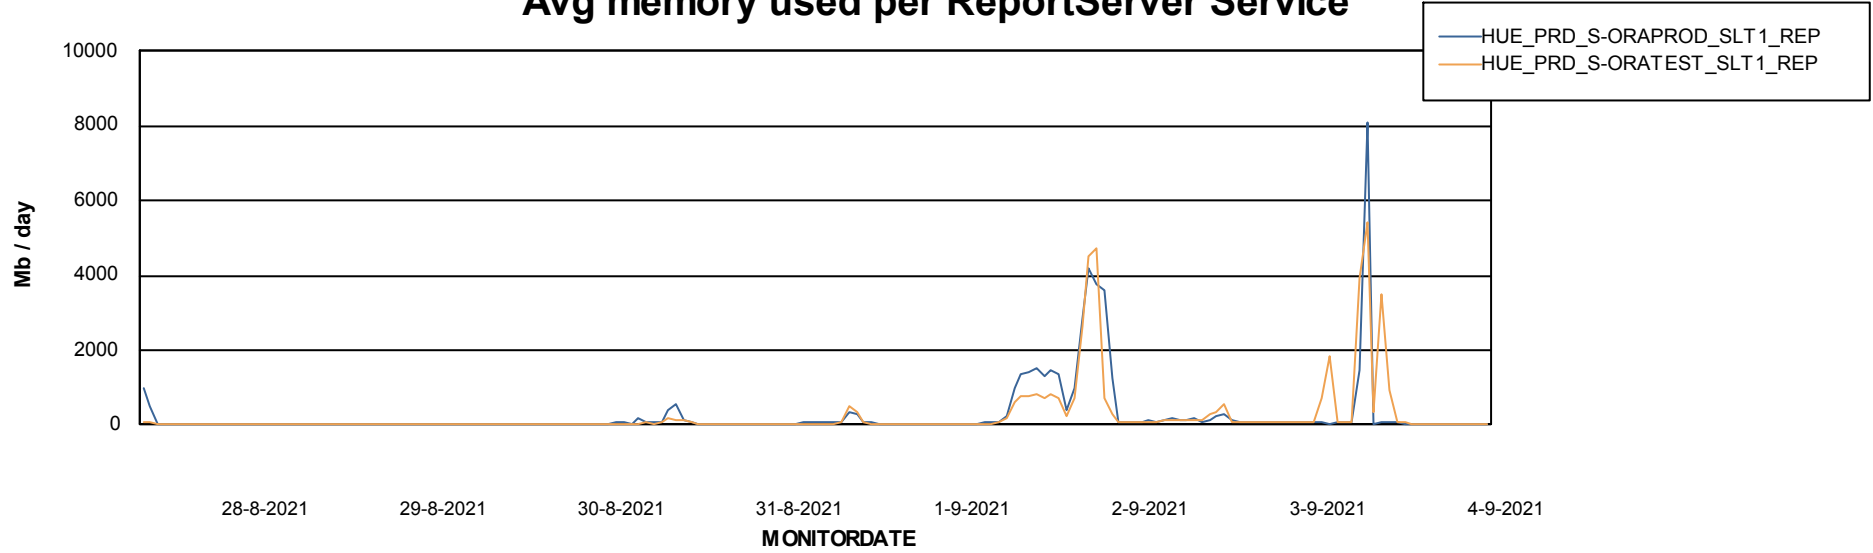

ABSSolute Application ReportServer Services

Avg memory used per ReportServer Service