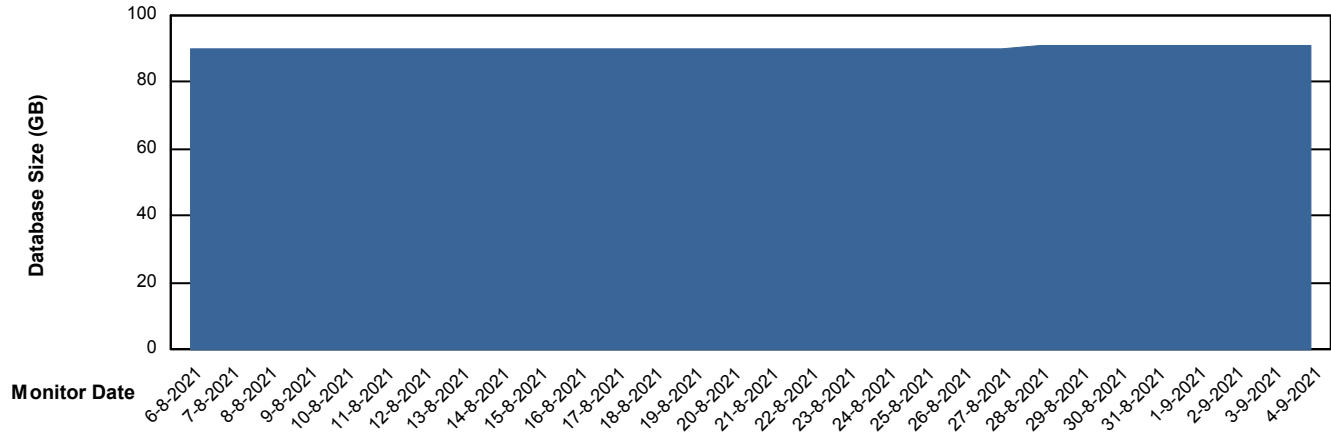

Weekly SLA Customer Report

Customer EUT_Production
Database ID 114

Weekly SLA Customer Report

Customer EUT_Production
Database ID 114

DATABASE SIZE EUT_EUP_PRD_URVINA22T_DB

Database growth over last month

DATABASE SIZE EUT_URM_PRD_URVINA26_DB

Database growth over last month

Weekly SLA Customer Report

Customer EUT_Production
 Database ID 114

Database Tablespace EUT_EUP_PRD_URVINA22T_DB

Date	Tablespace Name	Filesize (Gb)	Usedsize (Gb)	Percentage free
4-9-2021	ABSDATA	100	65	35
	INDX	20	13	34
3-9-2021	ABSDATA	100	65	35
	INDX	20	13	34
2-9-2021	ABSDATA	100	65	35
	INDX	20	13	34
1-9-2021	ABSDATA	100	65	35
	INDX	20	13	34
31-8-2021	ABSDATA	100	65	35
	INDX	20	13	34
30-8-2021	ABSDATA	100	65	35
	INDX	20	13	34
29-8-2021	ABSDATA	100	65	35
	INDX	20	13	34