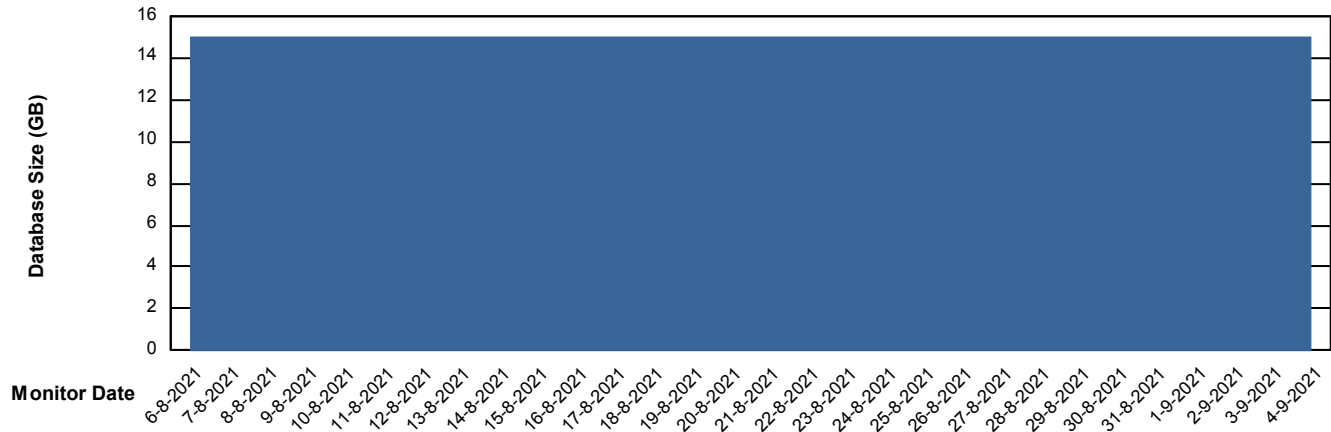

Weekly SLA Customer Report

Customer EUT_Production
Database ID 114

Weekly SLA Customer Report

Customer EUT_Production
Database ID 114

DATABASE SIZE EUT_EUP_PRD_URVINA22T_DB

Database growth over last month

DATABASE SIZE EUT_URM_PRD_URVINA26_DB

Database growth over last month

Weekly SLA Customer Report

Customer EUT_Production
 Database ID 114

Database Tablespace EUT_EUP_PRD_URVINA22T_DB

Date	Tablespace Name	Filesize (Gb)	Usedsize (Gb)	Percentage free
4-9-2021	ABSDATA	100	65	35
	INDX	20	13	34
3-9-2021	ABSDATA	100	65	35
	INDX	20	13	34
2-9-2021	ABSDATA	100	65	35
	INDX	20	13	34
1-9-2021	ABSDATA	100	65	35
	INDX	20	13	34
31-8-2021	ABSDATA	100	65	35
	INDX	20	13	34
30-8-2021	ABSDATA	100	65	35
	INDX	20	13	34
29-8-2021	ABSDATA	100	65	35
	INDX	20	13	34