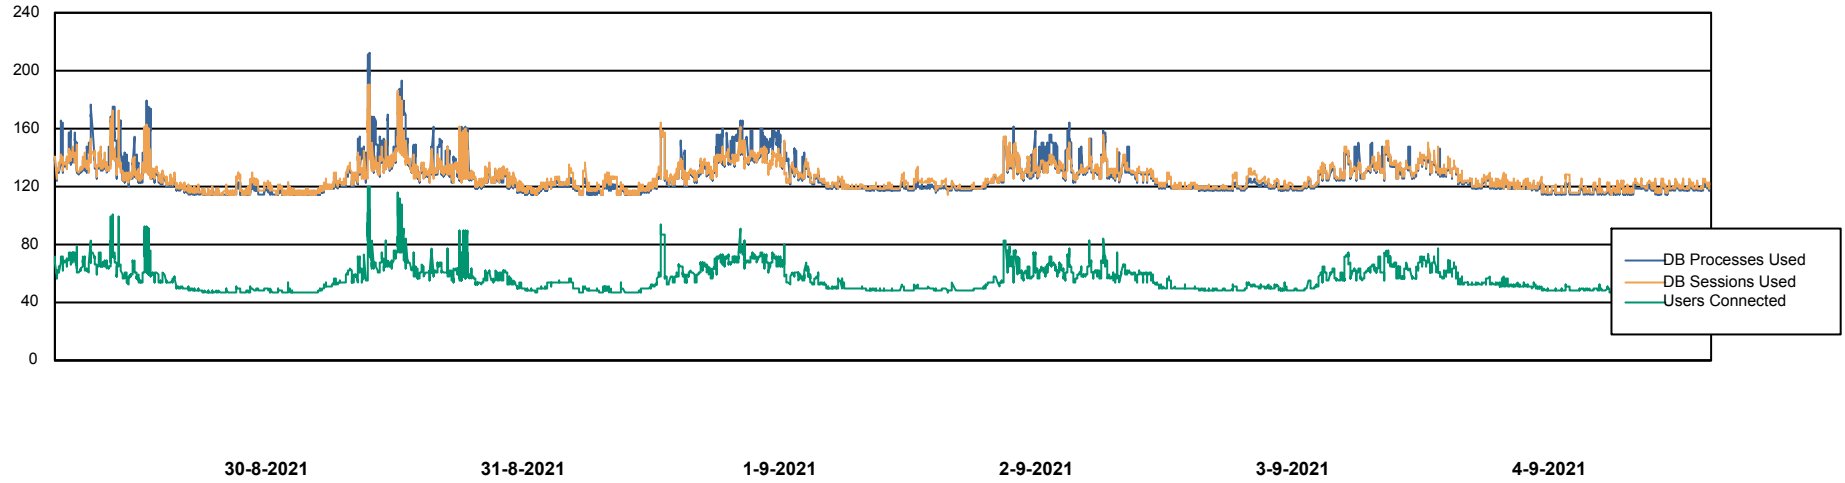

Weekly SLA Customer Report

Customer ELJ Production
Database ID 72

Database Performance ELJDB_PRD_BI

Weekly SLA Customer Report

Customer ELJ Production
Database ID 72

Database Performance ELJDB_Production

Weekly SLA Customer Report