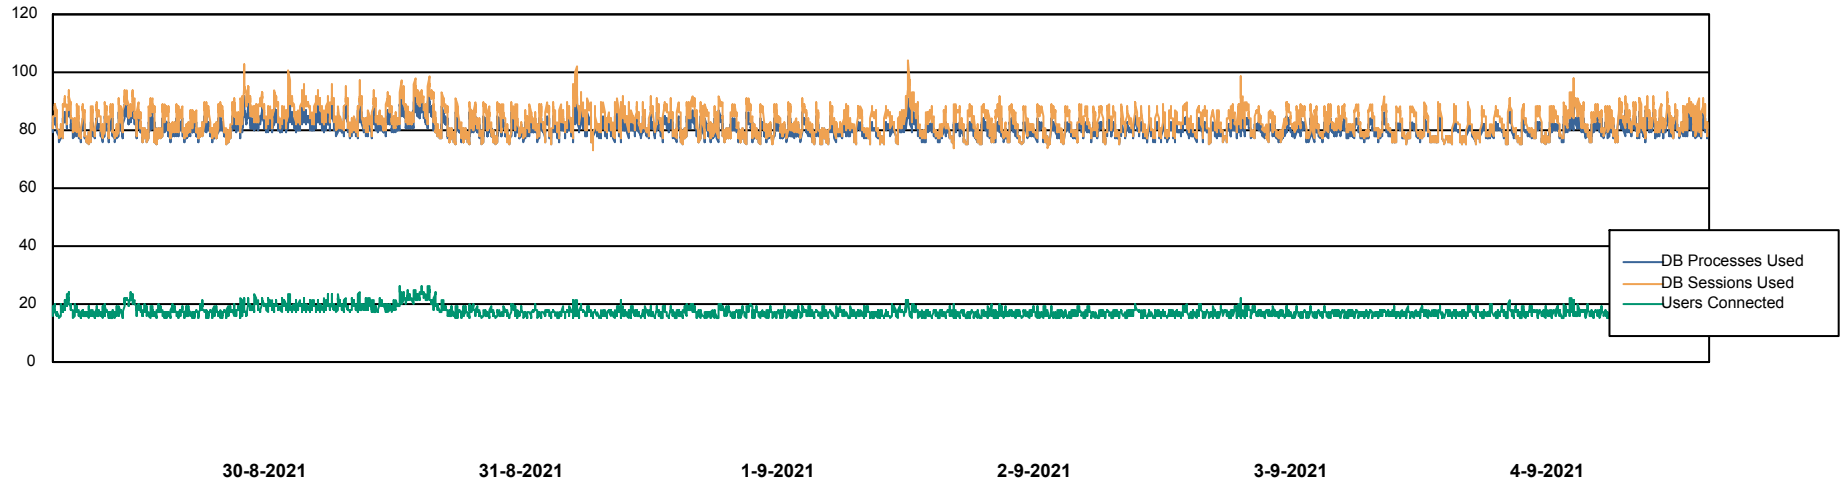

Database Performance ELJDB_PRD_BI