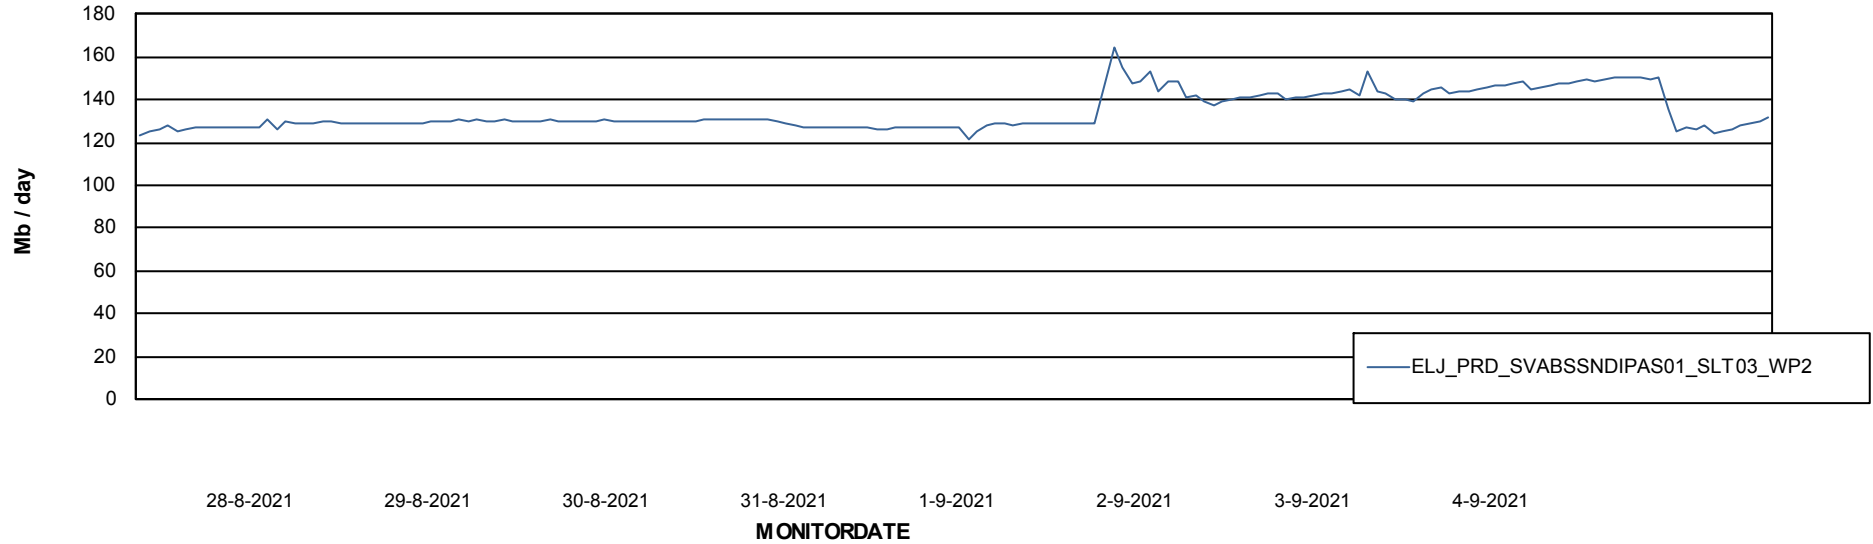

ABSSolute Application ReportServer Services

Avg memory used per ReportServer Service

Weekly SLA Customer Report

Customer ELJ Production
Database ID 72

ABSSolute Web Component Services

Avg memory used per ABS Web component