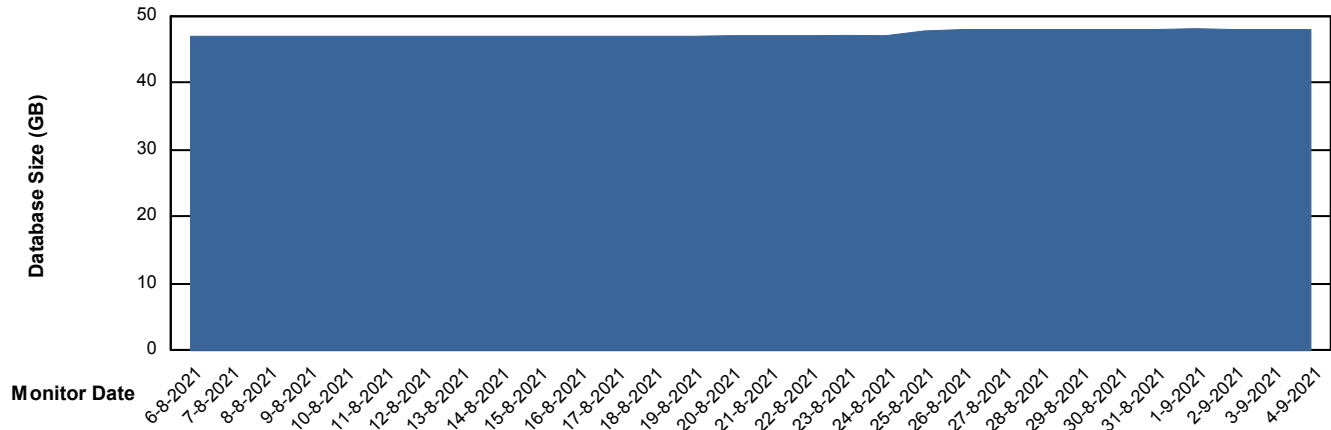

DATABASE SIZE ELJDB_Production

Database growth over last month