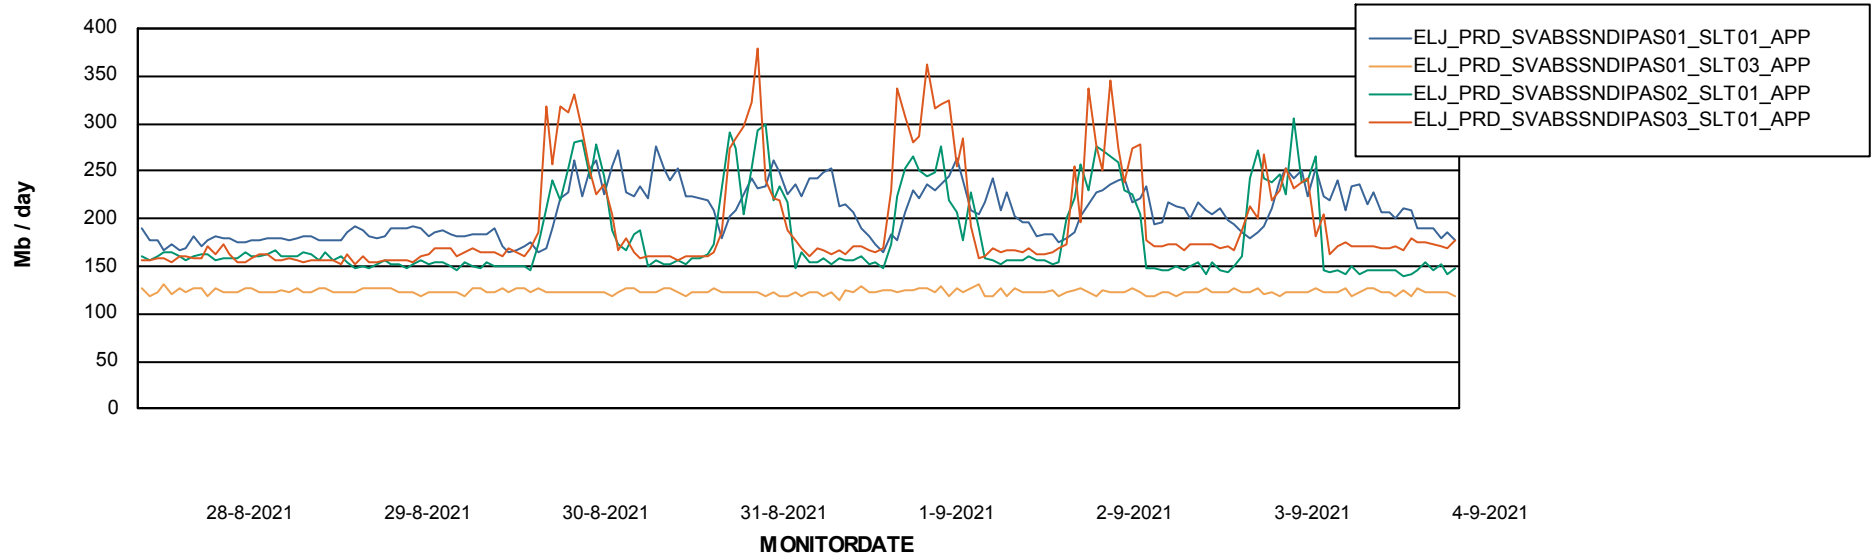

BI last ETL error for ELJDB_PRD_BI

ma, 30-08-2021 ORA-03150: end-of-file on communication channel for database link
 zo, 29-08-2021 ORA-03150: end-of-file on communication channel for database link
 di, 31-08-2021 ORA-03150: end-of-file on communication channel for database link

Weekly SLA Customer Report

Customer ELJ Production
Database ID 72

ABSSolute Application Server Services

Avg memory used per ABS Server Service

Avg users per day per ABS server

Weekly SLA Customer Report

Customer ELJ Production
Database ID 72