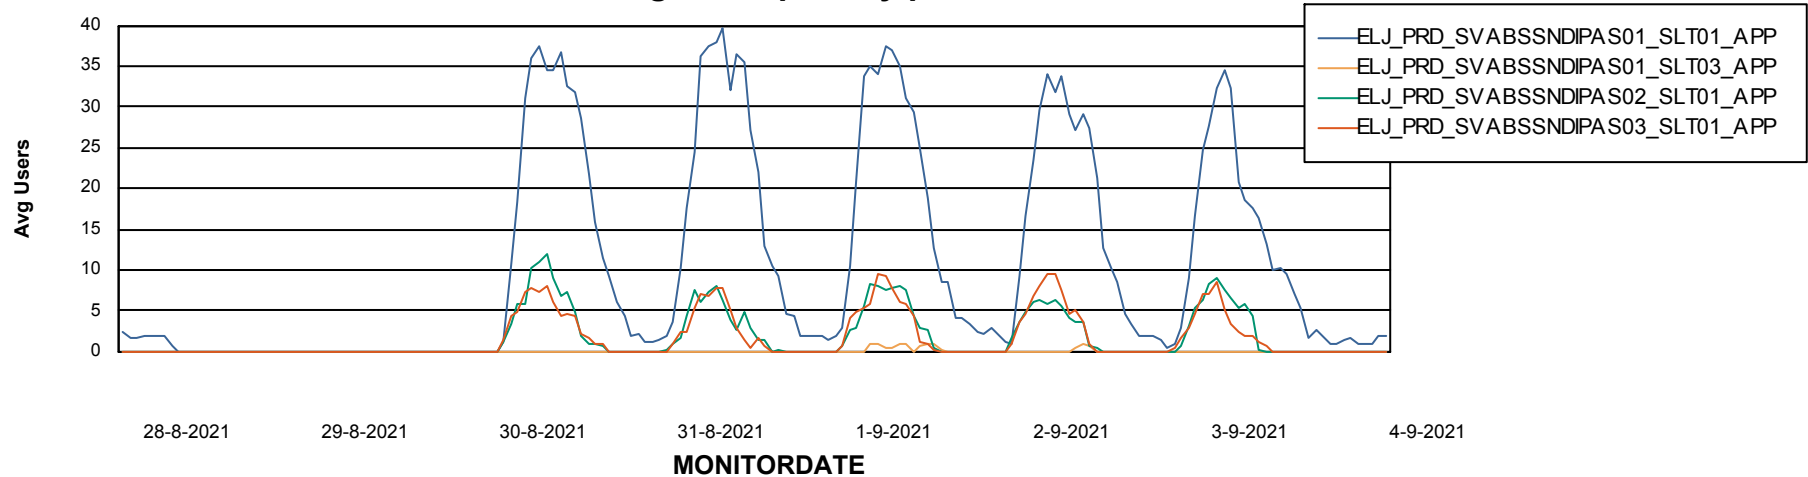

Weekly SLA Customer Report

Customer ELJ Production
Database ID 72

ABSSolute Application Server Services

Avg memory used per ABS Server Service

Avg users per day per ABS server

Weekly SLA Customer Report

Customer ELJ Production
Database ID 72