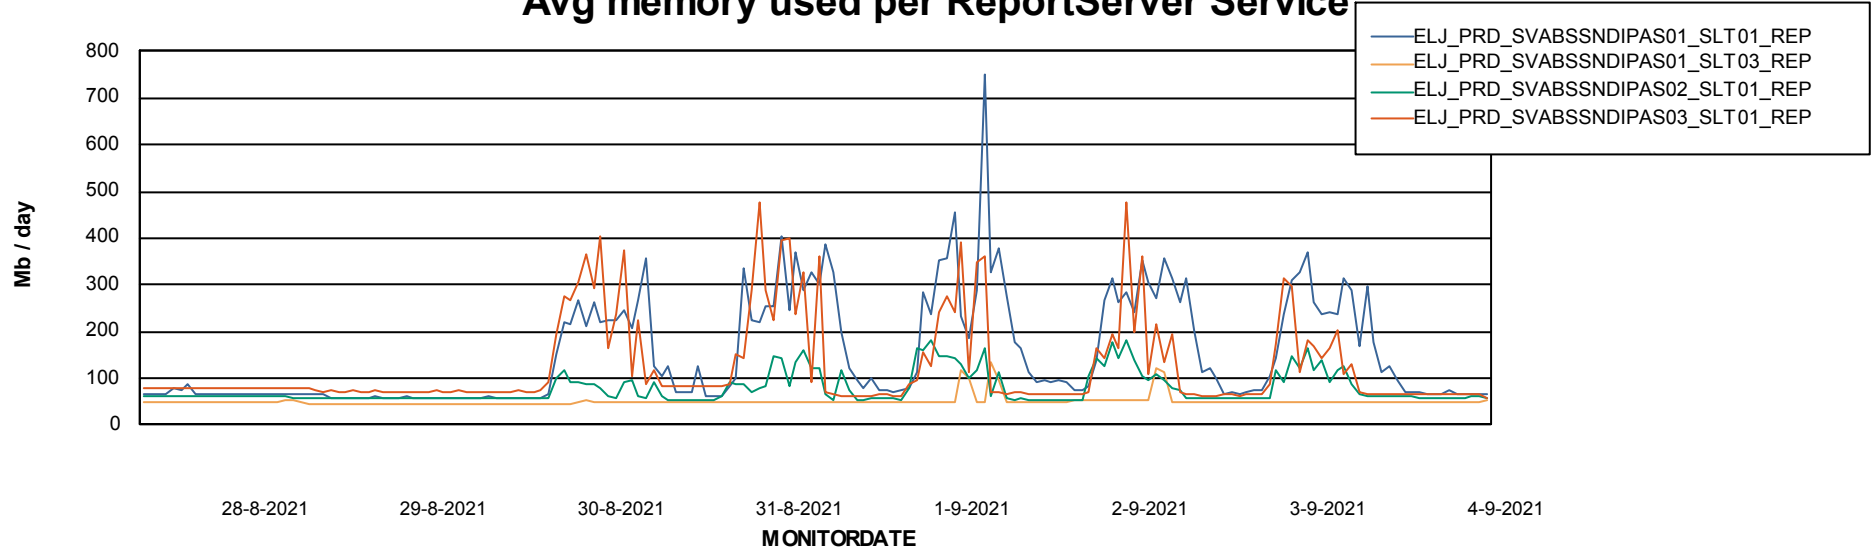

ABSSolute Application ReportServer Services

Avg memory used per ReportServer Service