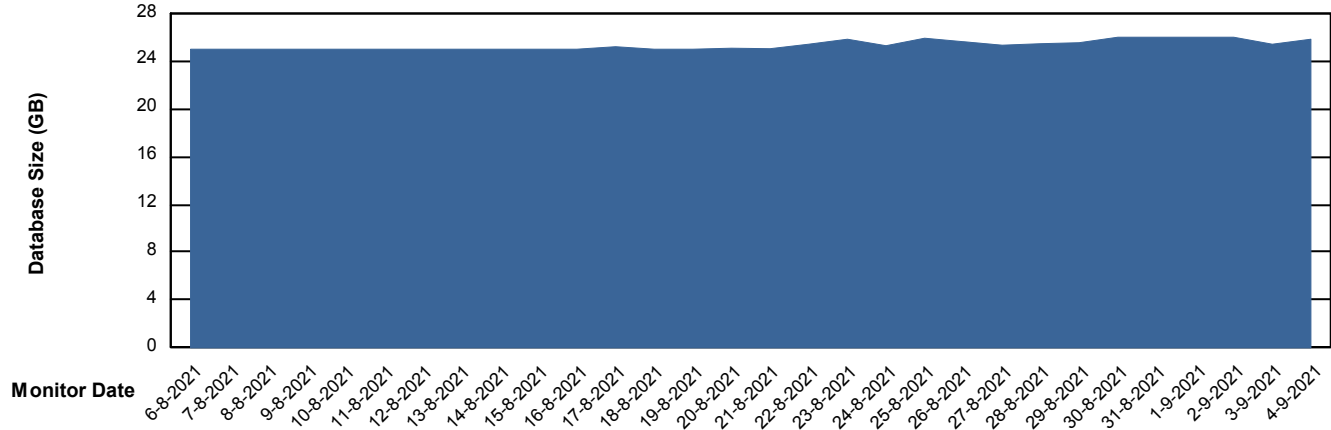

Customer ELJ Production
Database ID 72

Database Performance ELJDB_Standby

Weekly SLA Customer Report

Customer ELJ Production
Database ID 72

DATABASE SIZE ELJDB_PRD_BI

Database growth over last month

DATABASE SIZE ELJDB_Production