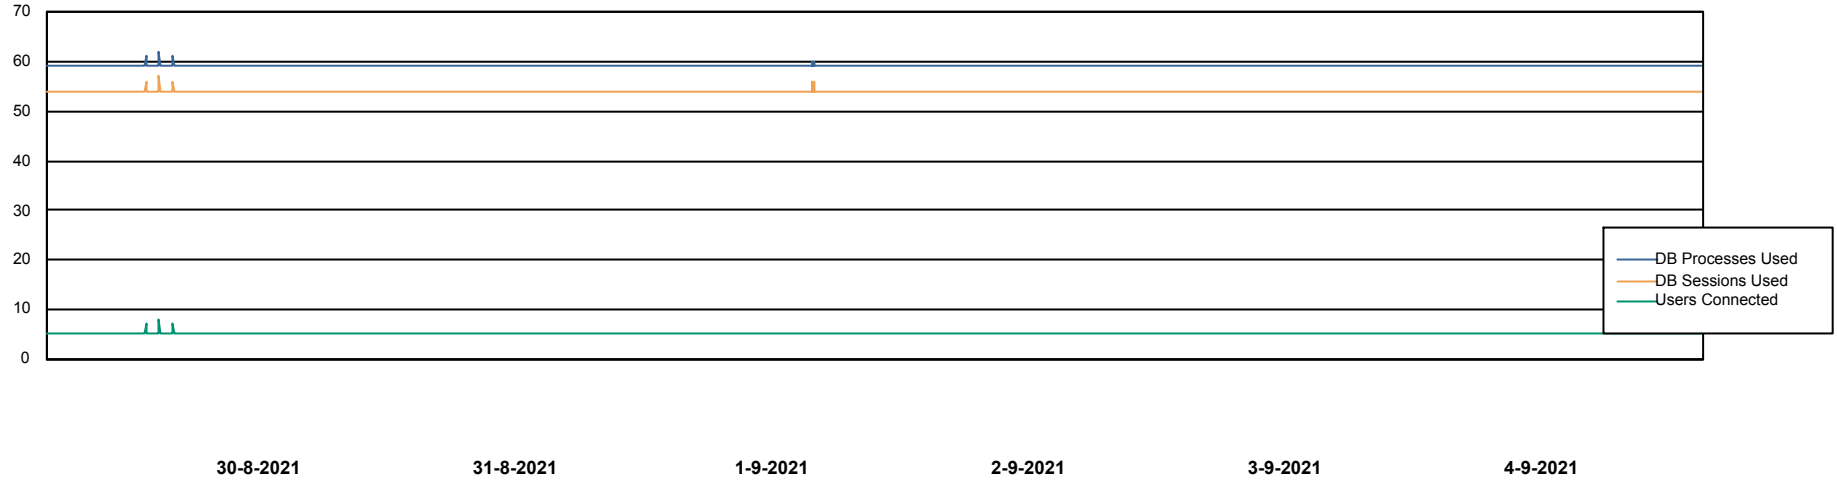

Weekly SLA Customer Report

Customer ELJ Production
Database ID 72

Database Performance ELJDB_PRD_BI

Weekly SLA Customer Report

Customer ELJ Production
Database ID 72

Database Performance ELJDB_Production

Weekly SLA Customer Report

Customer ELJ Production
Database ID 72

Database Performance ELJDB_Standby

Weekly SLA Customer Report

Customer ELJ Production
Database ID 72

DATABASE SIZE ELJDB_PRD_BI

Database growth over last month

DATABASE SIZE ELJDB_Production