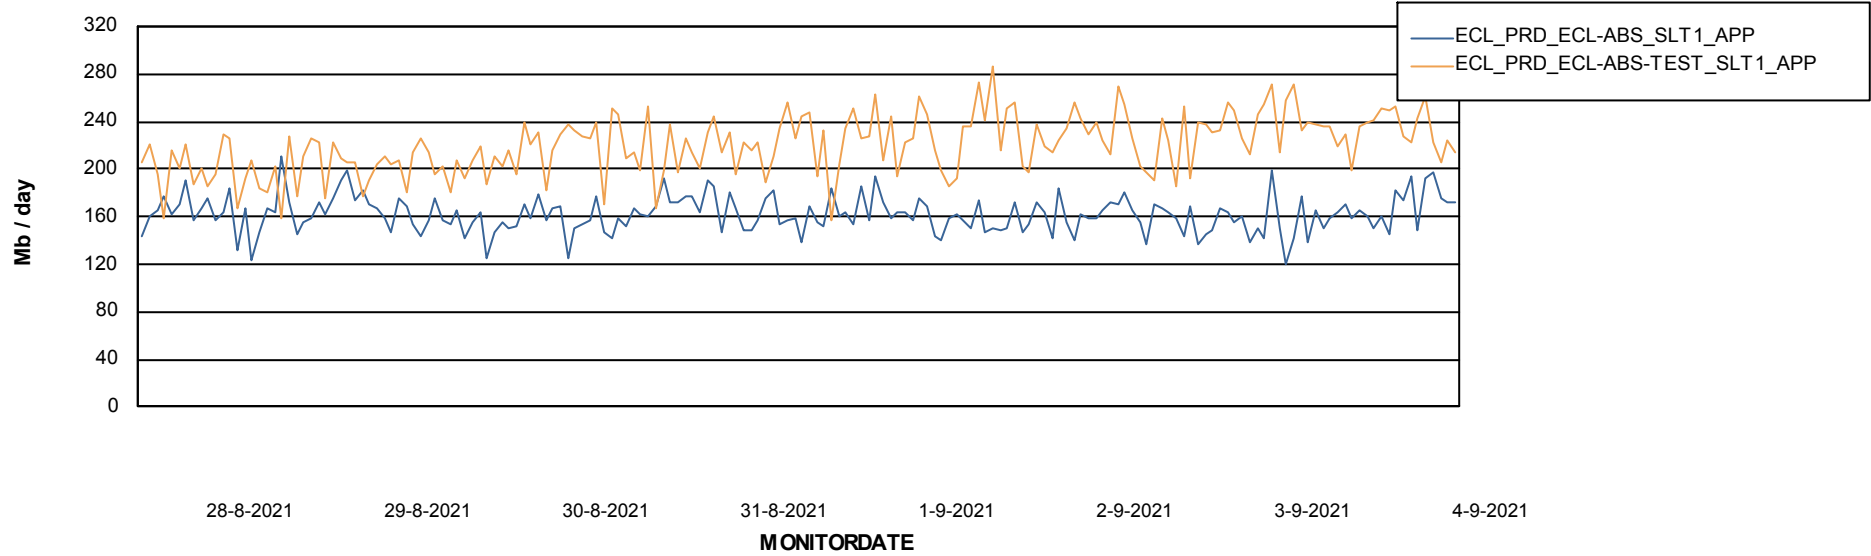

ABSSolute Application Server Services

Avg memory used per ABS Server Service