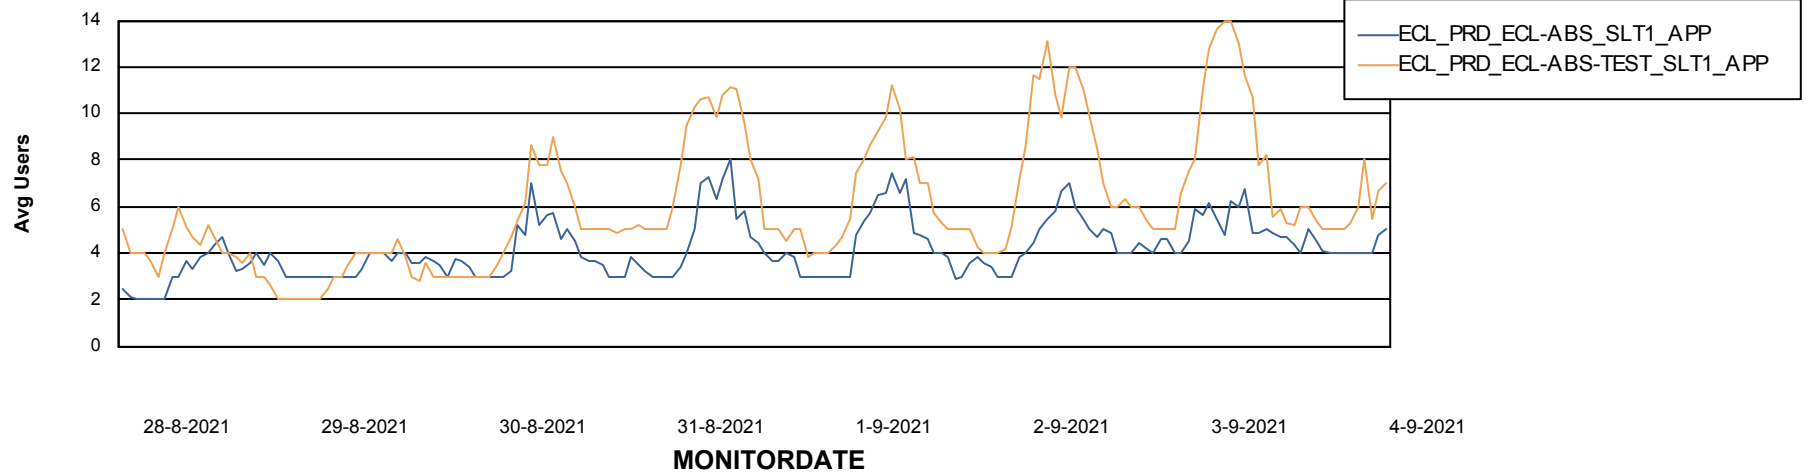

Avg users per day per ABS server