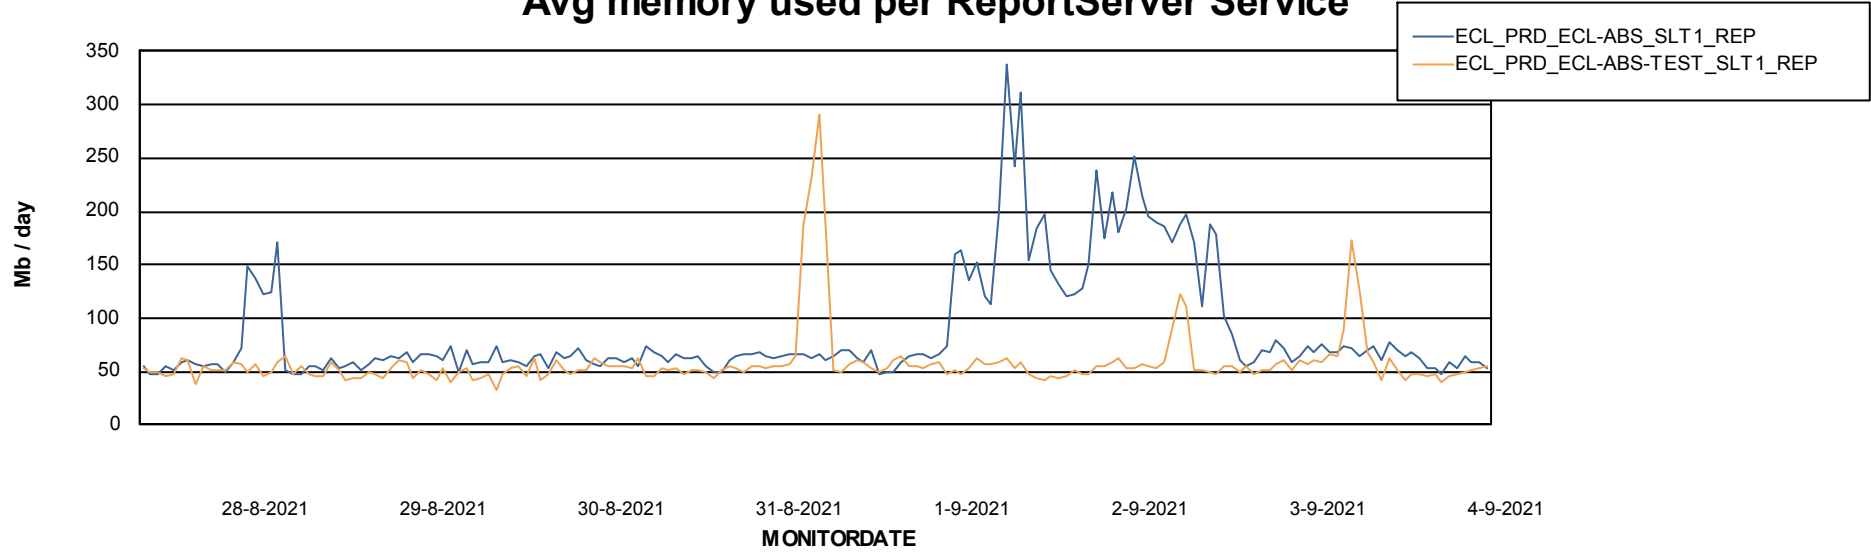

ABSSolute Application ReportServer Services

Avg memory used per ReportServer Service