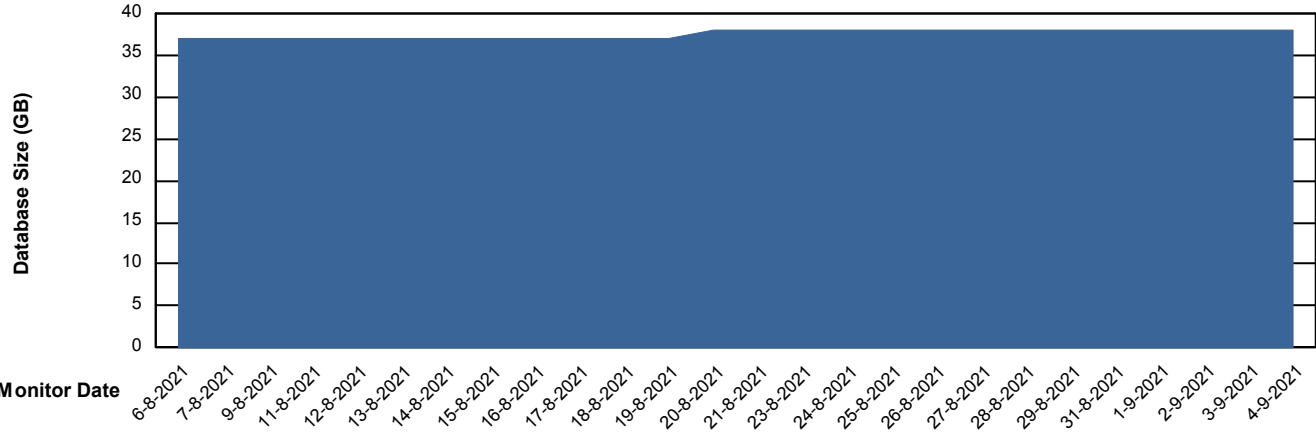

DATABASE SIZE ECLDB_Production

Database growth over last month