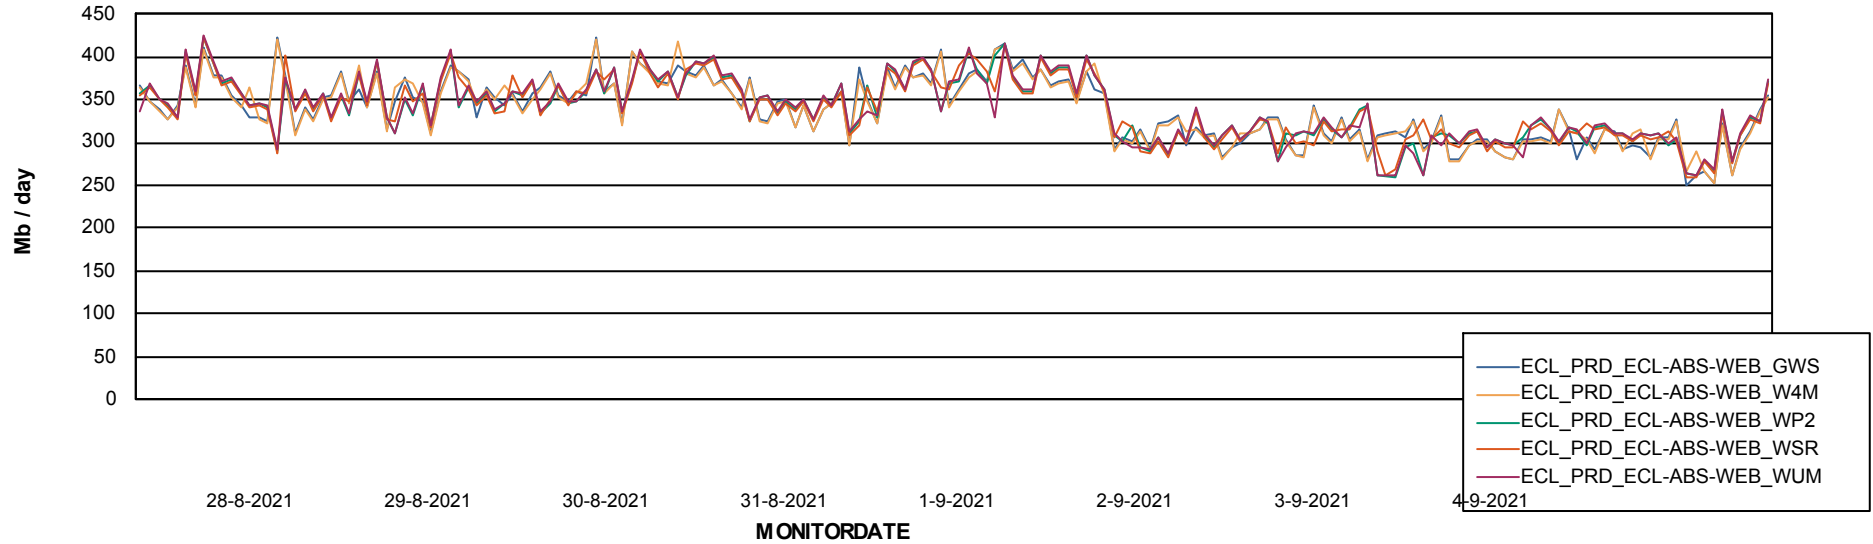

ABSSolute Web Component Services

Avg memory used per ABS Web component