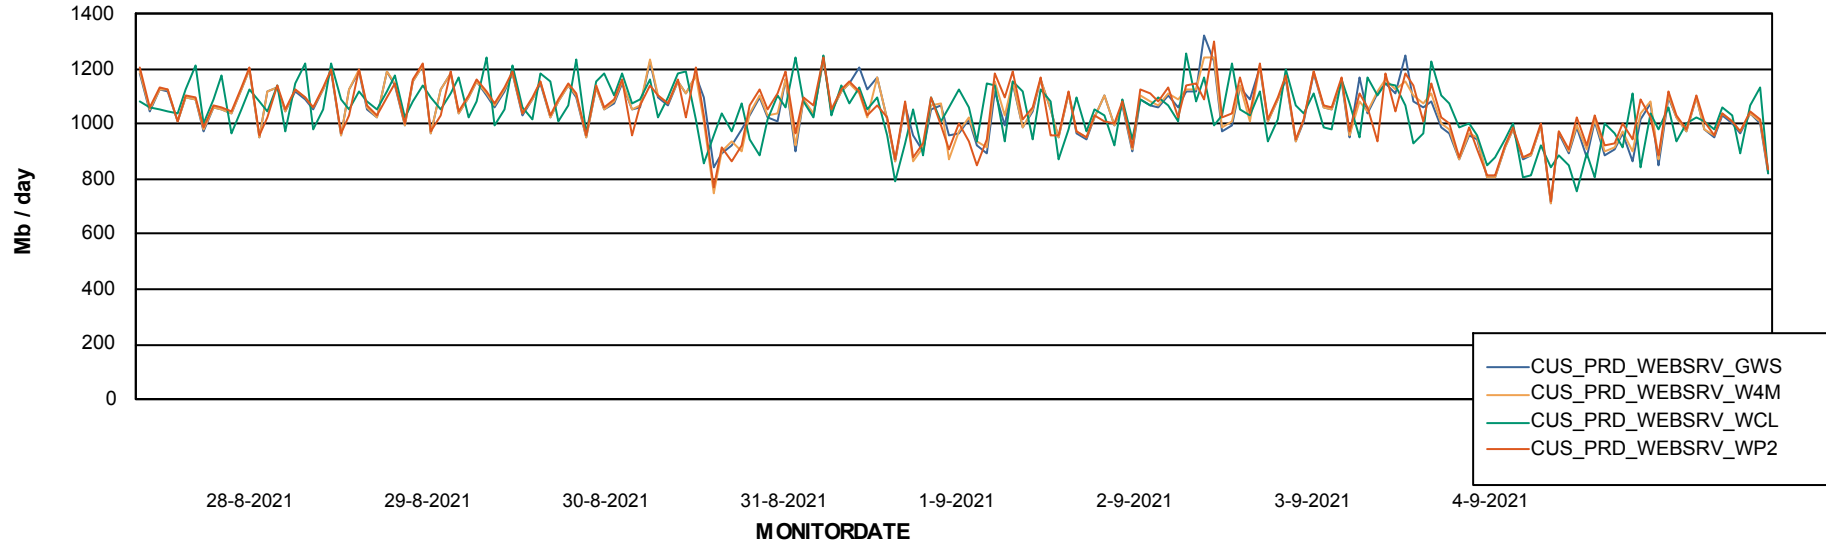

ABSSolute Web Component Services

Avg memory used per ABS Web component