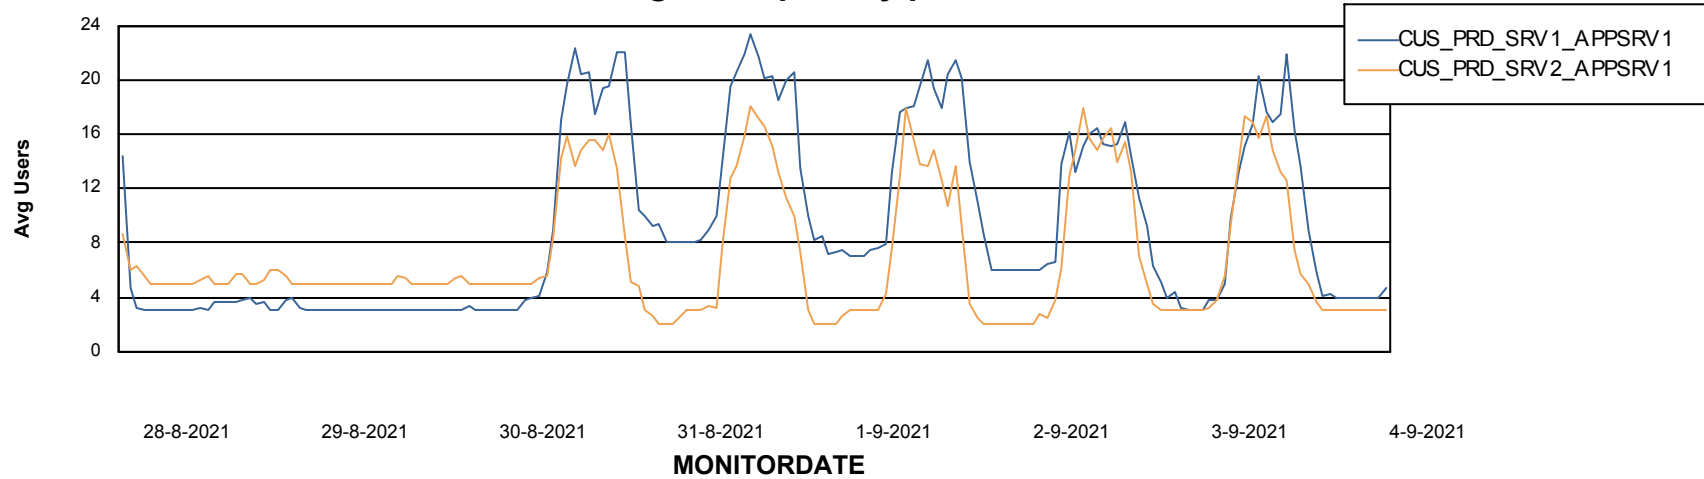

Avg users per day per ABS server