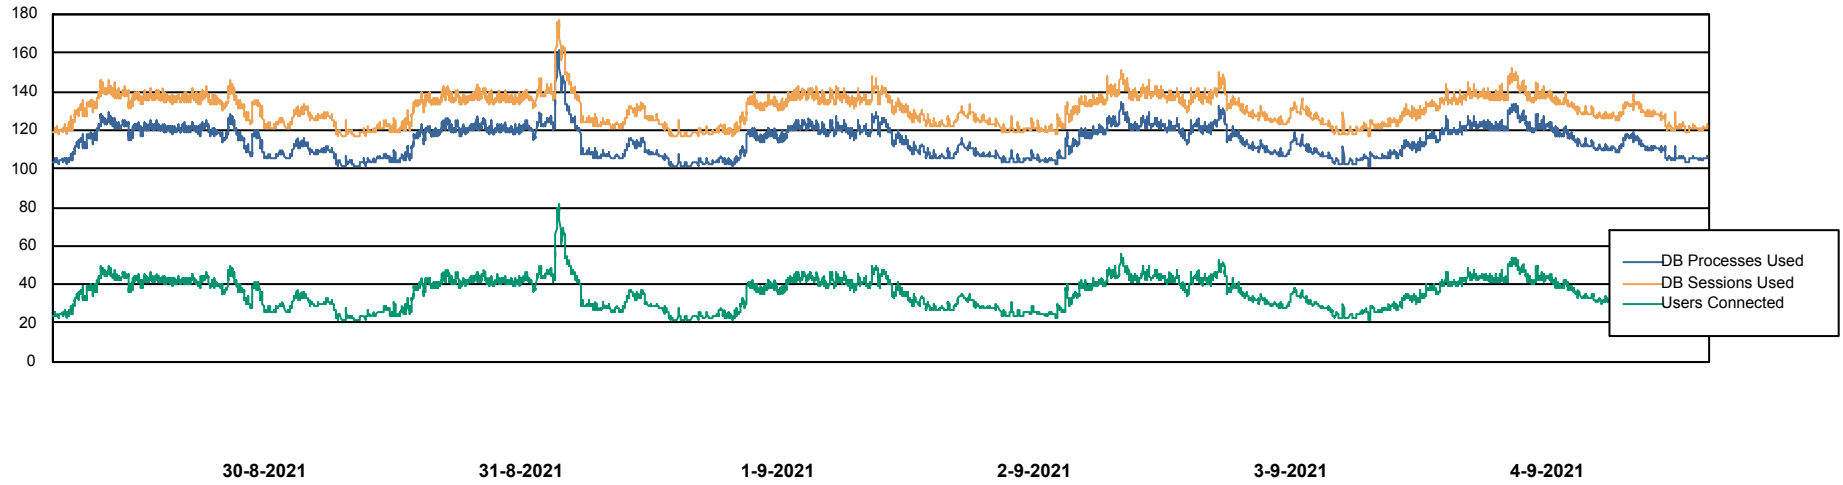

Harddisk Usage CUS_StandByDBSrv_ABSDB2

	Free disk space on c: (%)	Total disk space on c: (Gb)	Free disk space on d: (%)	Total disk space on d: (Gb)
4-9-2021	72	199	23	1,024
3-9-2021	72	199	23	1,024
2-9-2021	72	199	24	1,024
1-9-2021	72	199	23	1,024
31-8-2021	72	199	24	1,024
30-8-2021	72	199	24	1,024
29-8-2021	72	199	24	1,024

Weekly SLA Customer Report

Customer CUS Production
Database ID 84

Database Performance CUS_ProdDB_Primary

Weekly SLA Customer Report

Customer CUS Production
Database ID 84

Database Performance CUS_ProdDB_Standby