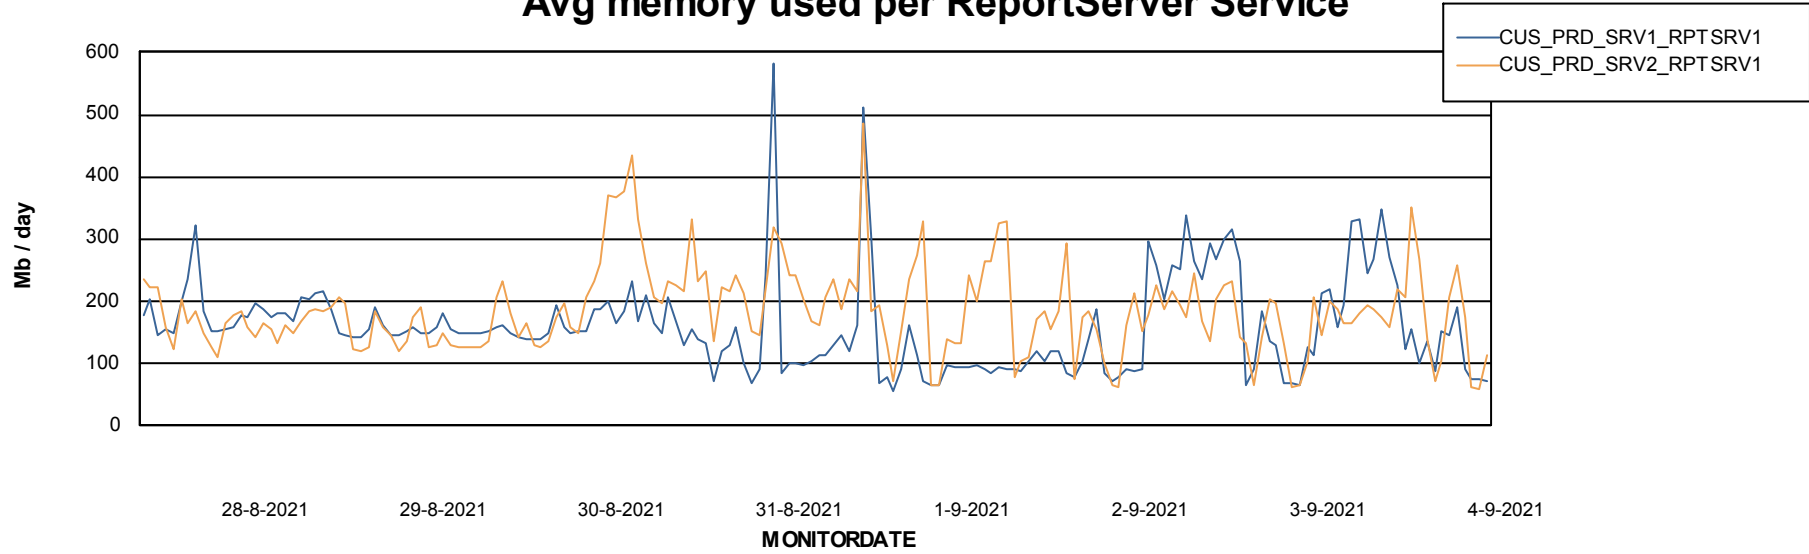

Avg memory used per ABS Server Service

Avg users per day per ABS server

Weekly SLA Customer Report

Customer CUS Production
Database ID 84

ABSSolute Web Component Services

Avg memory used per ReportServer Service