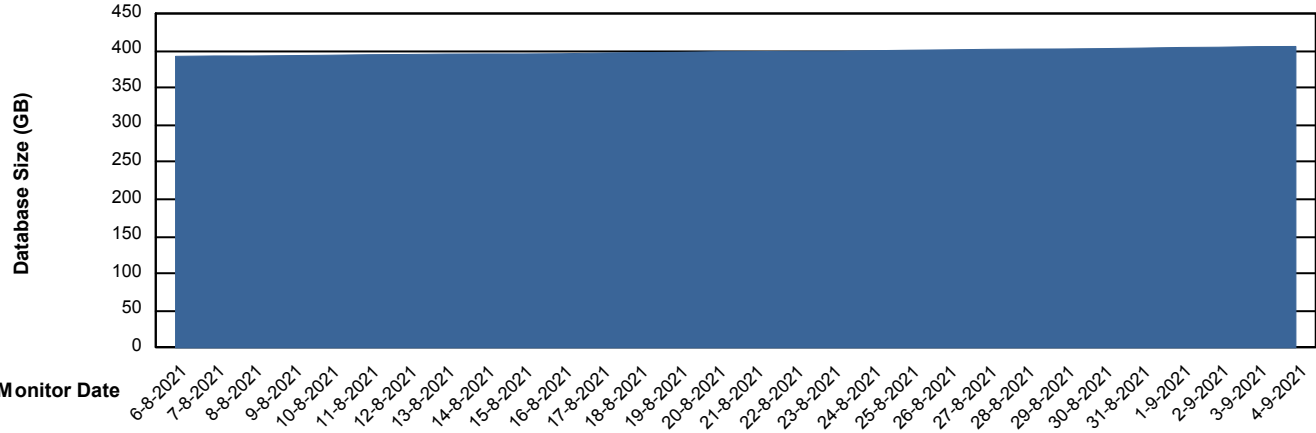

DATABASE SIZE CUS_ProdDB_Primary

Database growth over last month