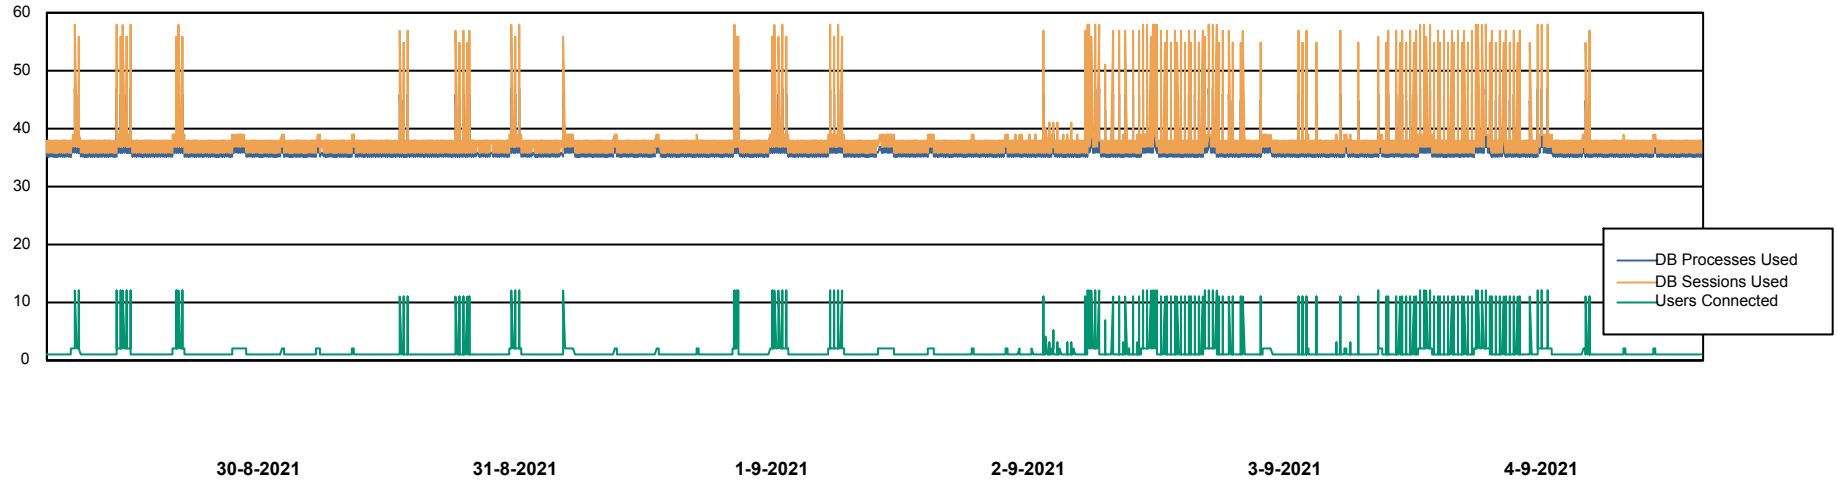

Weekly SLA Customer Report

Customer CUS Production
Database ID 84

Database Performance CUS_ProdDB_Primary

Weekly SLA Customer Report

Customer CUS Production
Database ID 84

Database Performance CUS_ProdDB_Standby