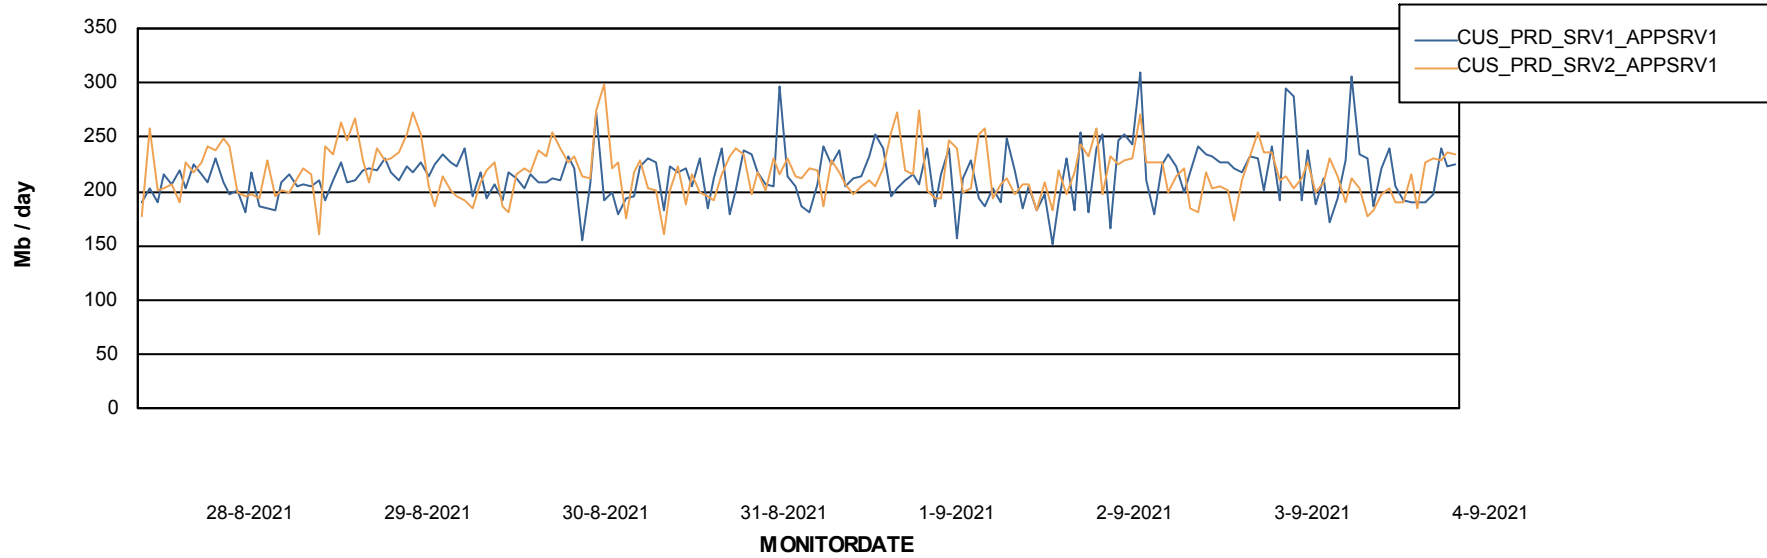

ABSSolute Application Server Services

Avg memory used per ABS Server Service