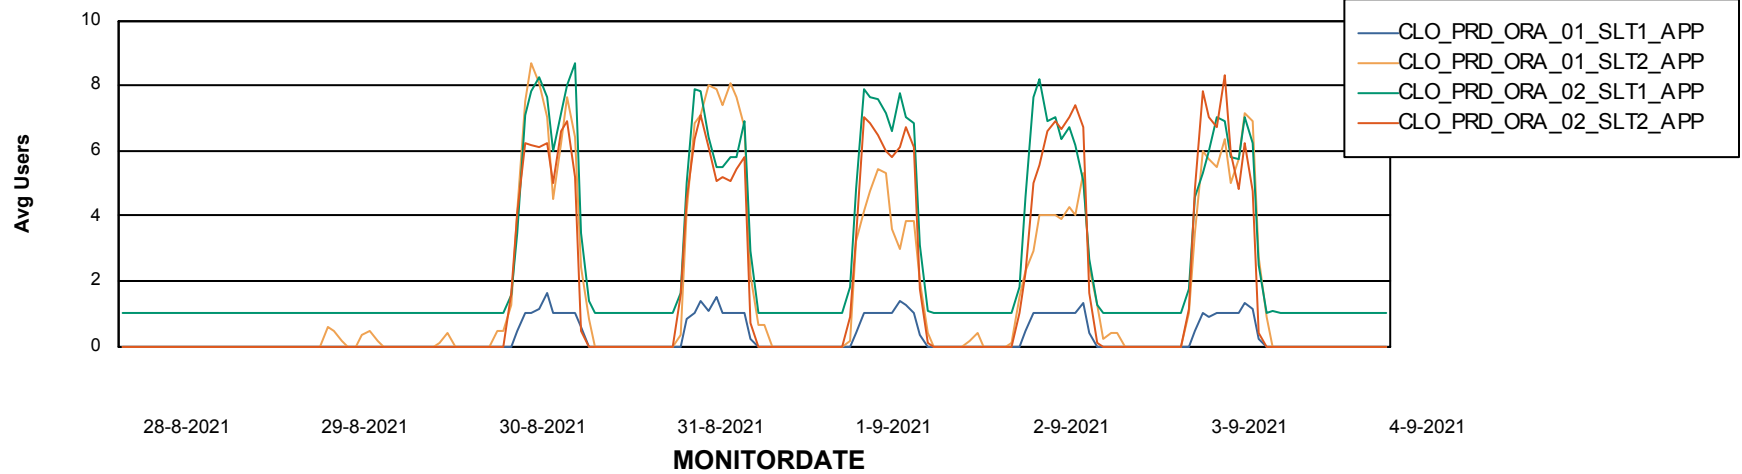

Avg users per day per ABS server