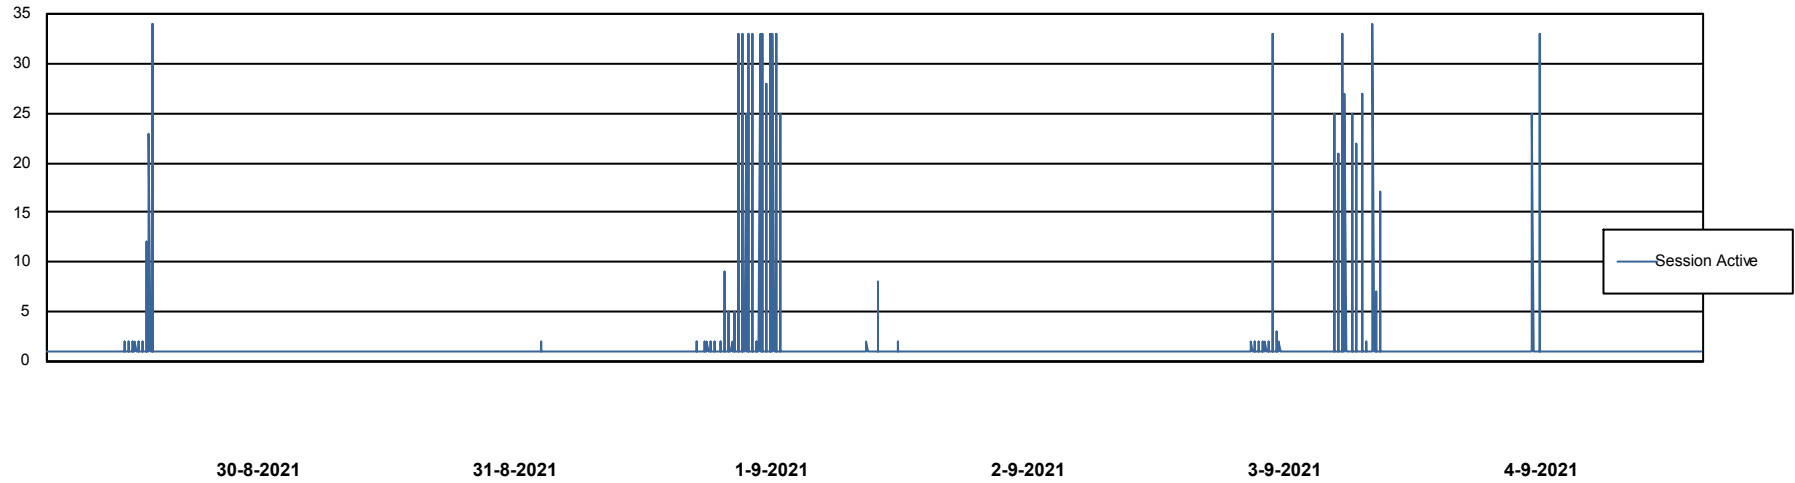

Database Performance CLODB_PRD_Standby