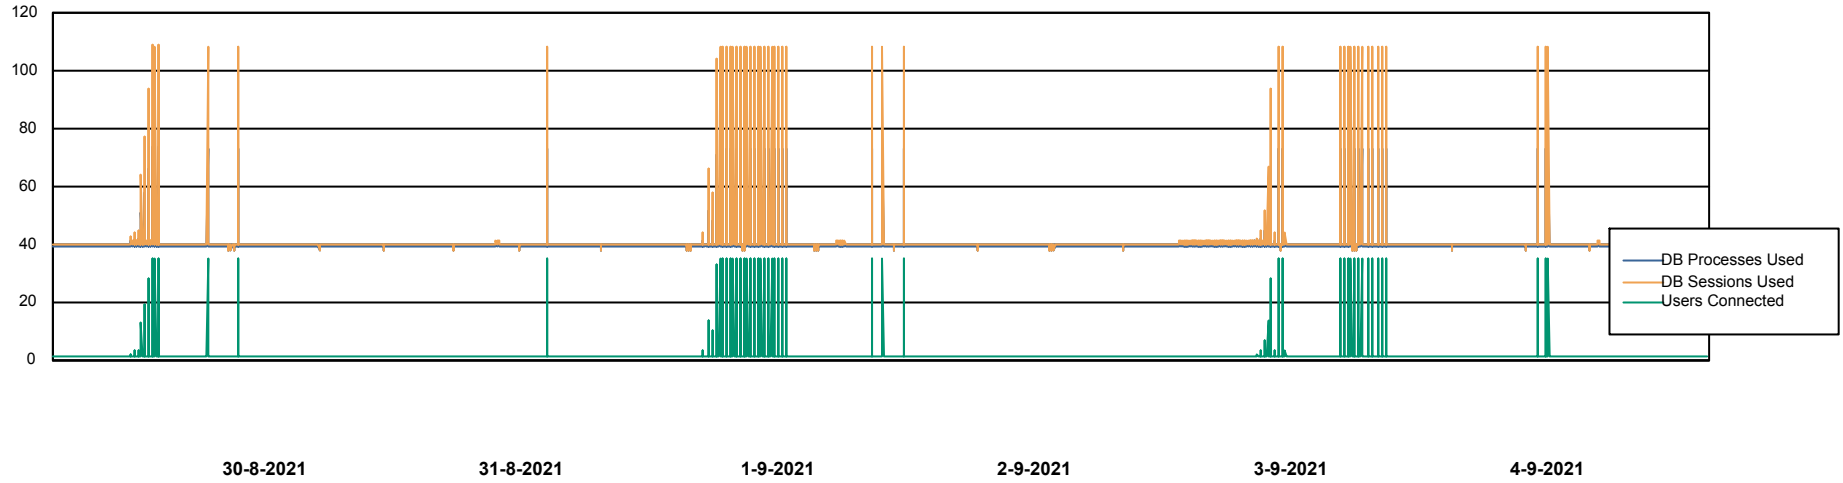

Database Performance CLODB_PRD_Standby