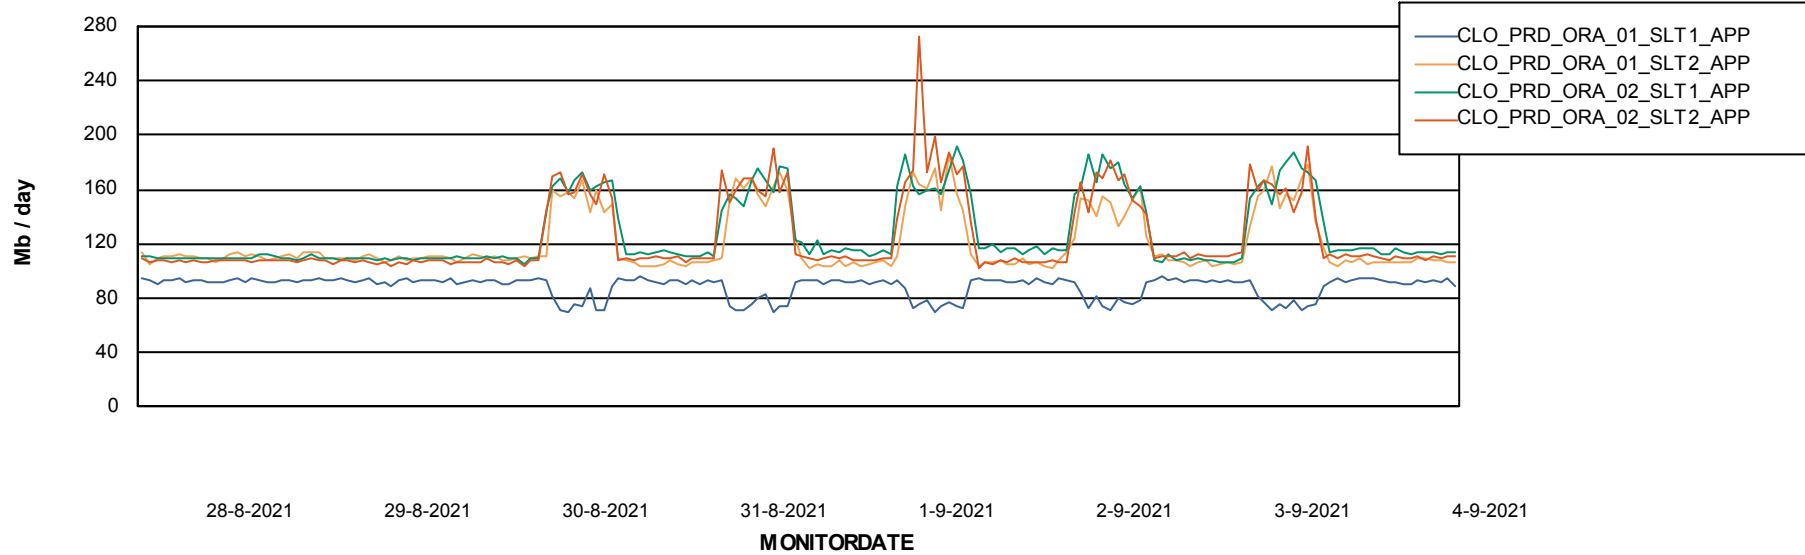

ABSSolute Application Server Services

Avg memory used per ABS Server Service