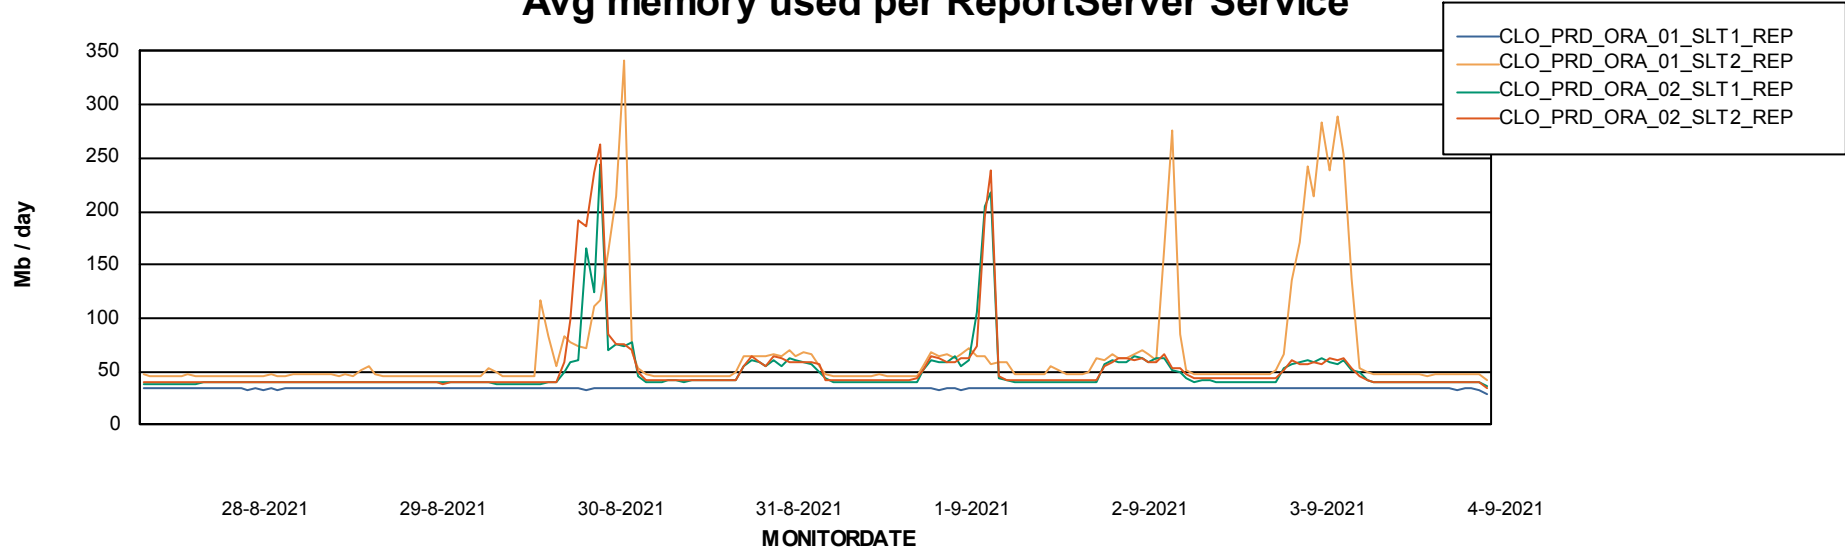

Avg memory used per ABS Server Service

Avg users per day per ABS server

Weekly SLA Customer Report

Customer CLO Production
Database ID 38

ABSSolute Application ReportServer Services

Avg memory used per ReportServer Service