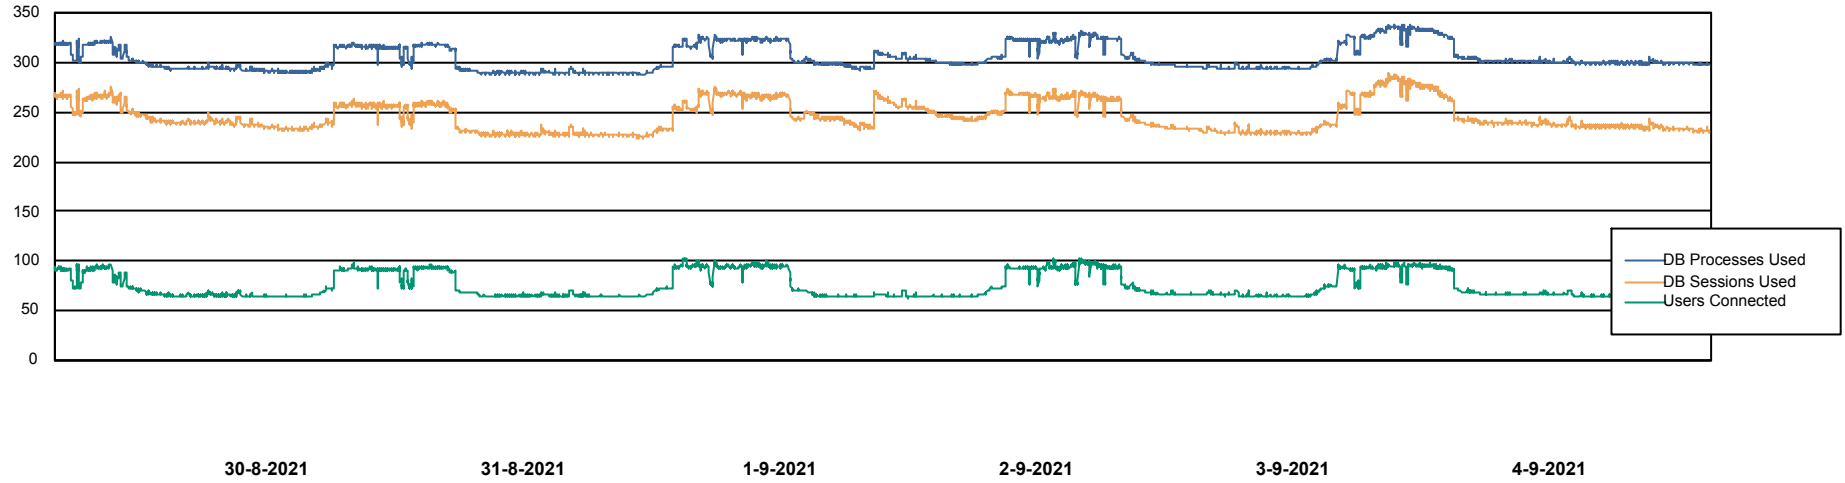

Customer CLO Production
Database ID 38

Database Performance CLODB_PRD_BI

Weekly SLA Customer Report

Customer CLO Production
Database ID 38

Database Performance CLODB_PRD_Production

Weekly SLA Customer Report