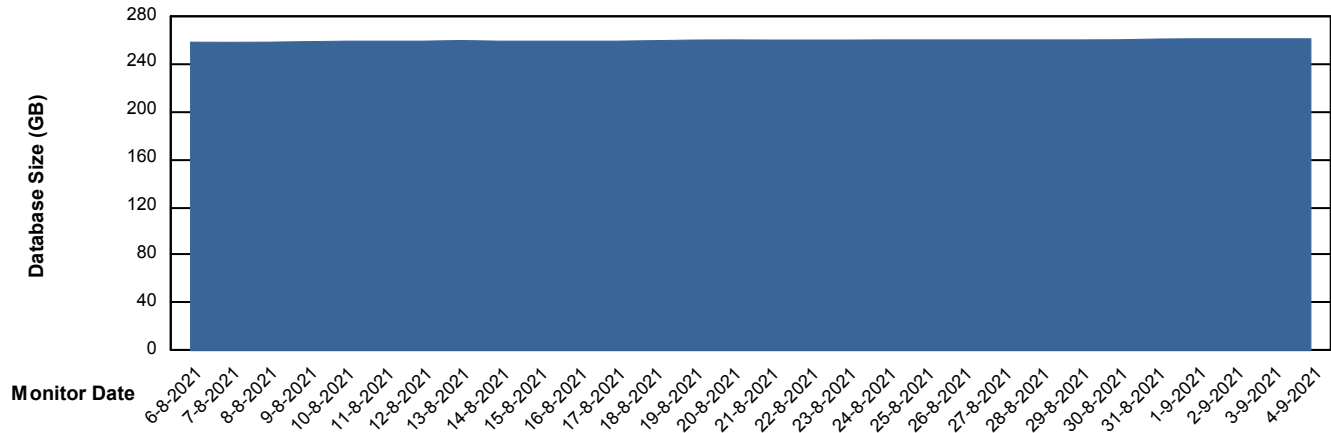

Customer CLO Production
Database ID 38

DATABASE SIZE CLODB_PRD_BI

Database growth over last month

DATABASE SIZE CLODB_PRD_Production

Database growth over last month

Weekly SLA Customer Report

Customer CLO Production
Database ID 38