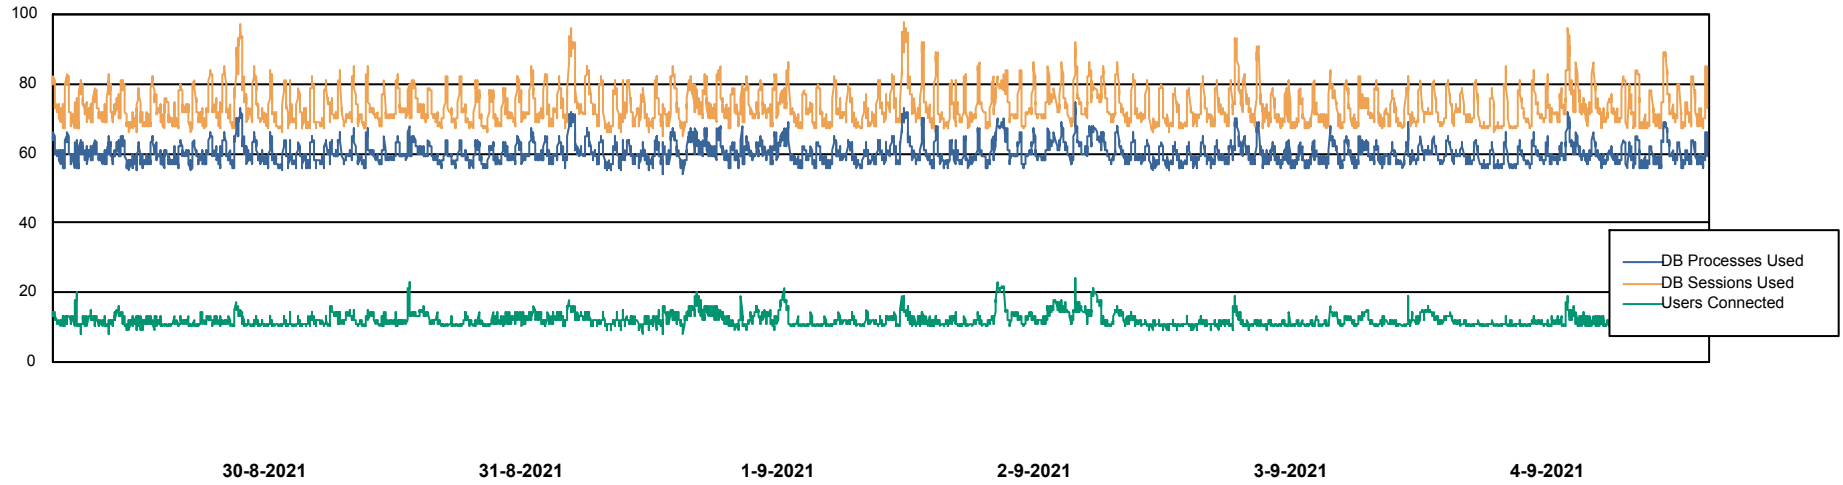

Database Performance CLODB_PRD_BI