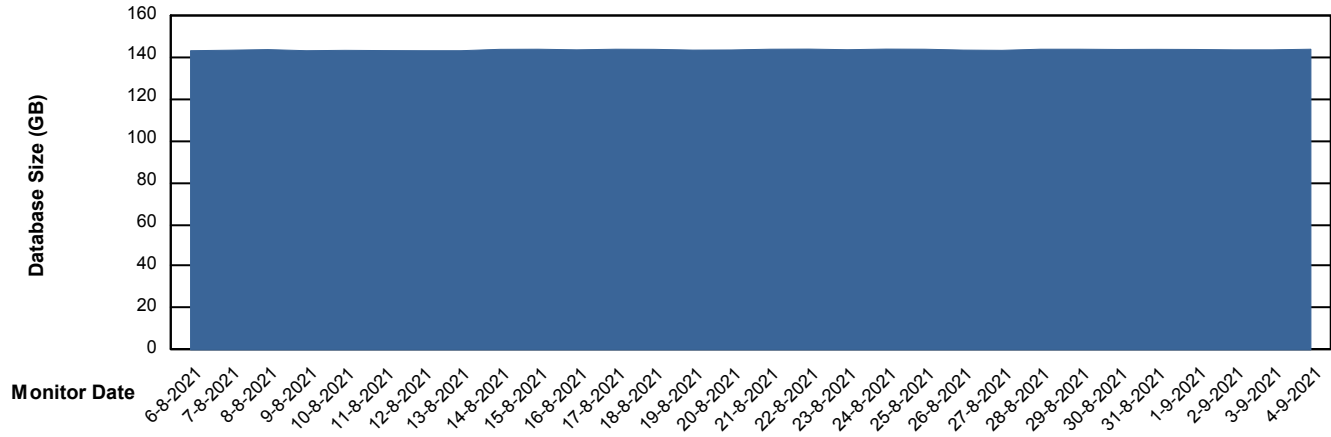

DATABASE SIZE CLODB_PRD_Test

Database growth over last month