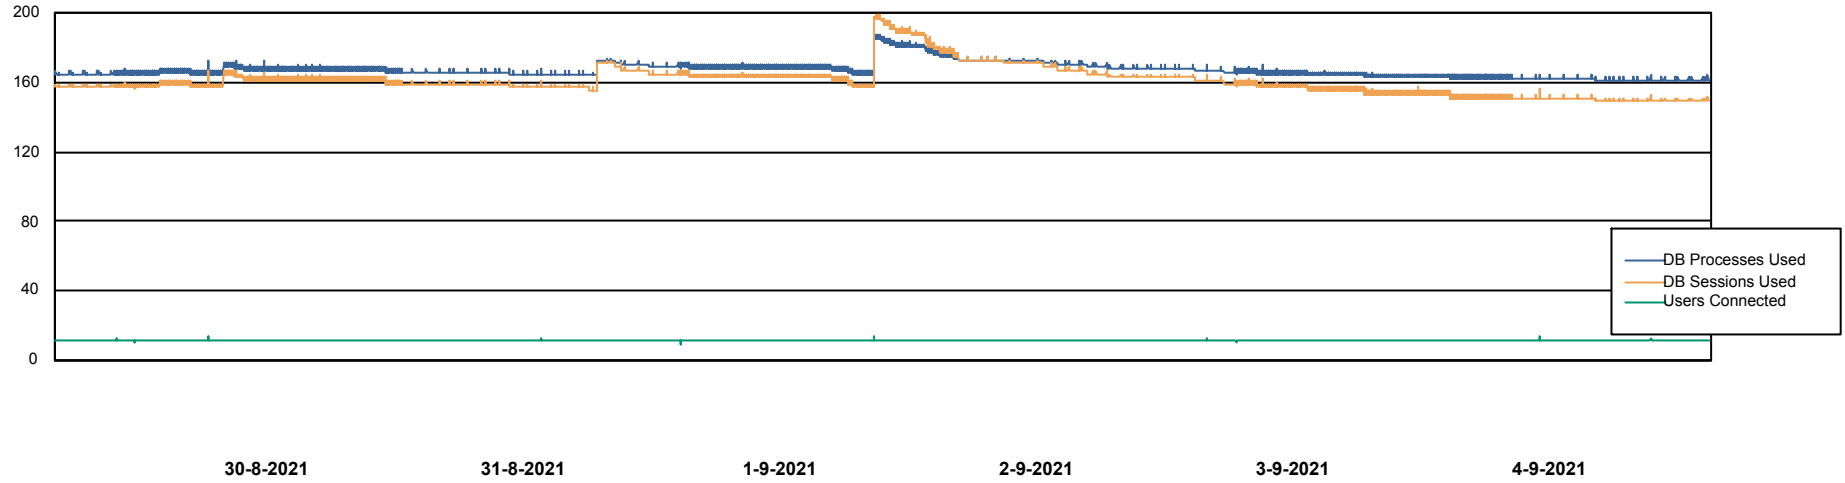

Customer CLO Production
Database ID 38

Database Performance CLODB_PRD_Standby

Weekly SLA Customer Report

Customer CLO Production
Database ID 38

Database Performance CLODB_PRD_Test

Weekly SLA Customer Report