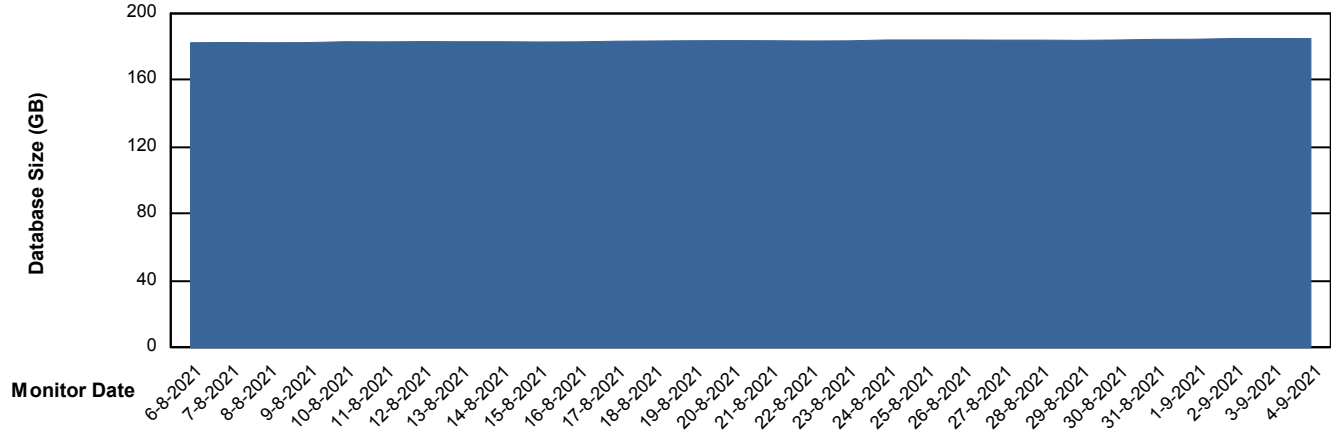

DATABASE SIZE CLODB_PRD_BI

Database growth over last month