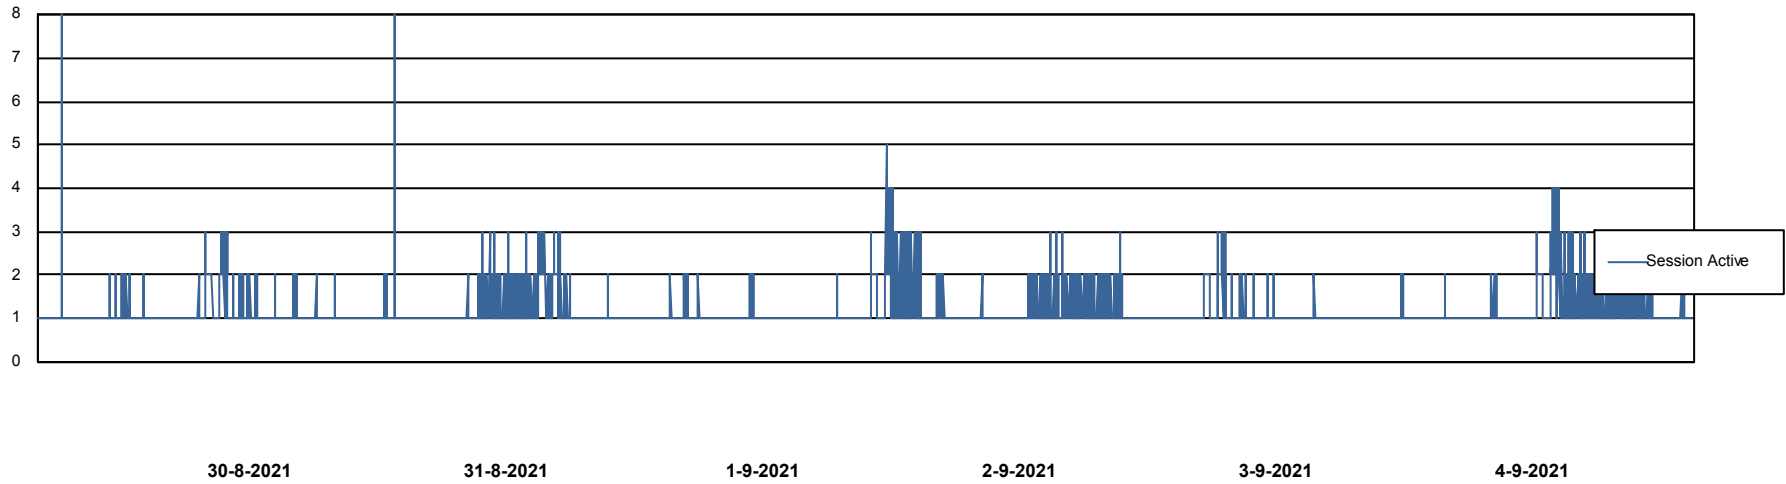

Database Performance CLODB_PRD_BI