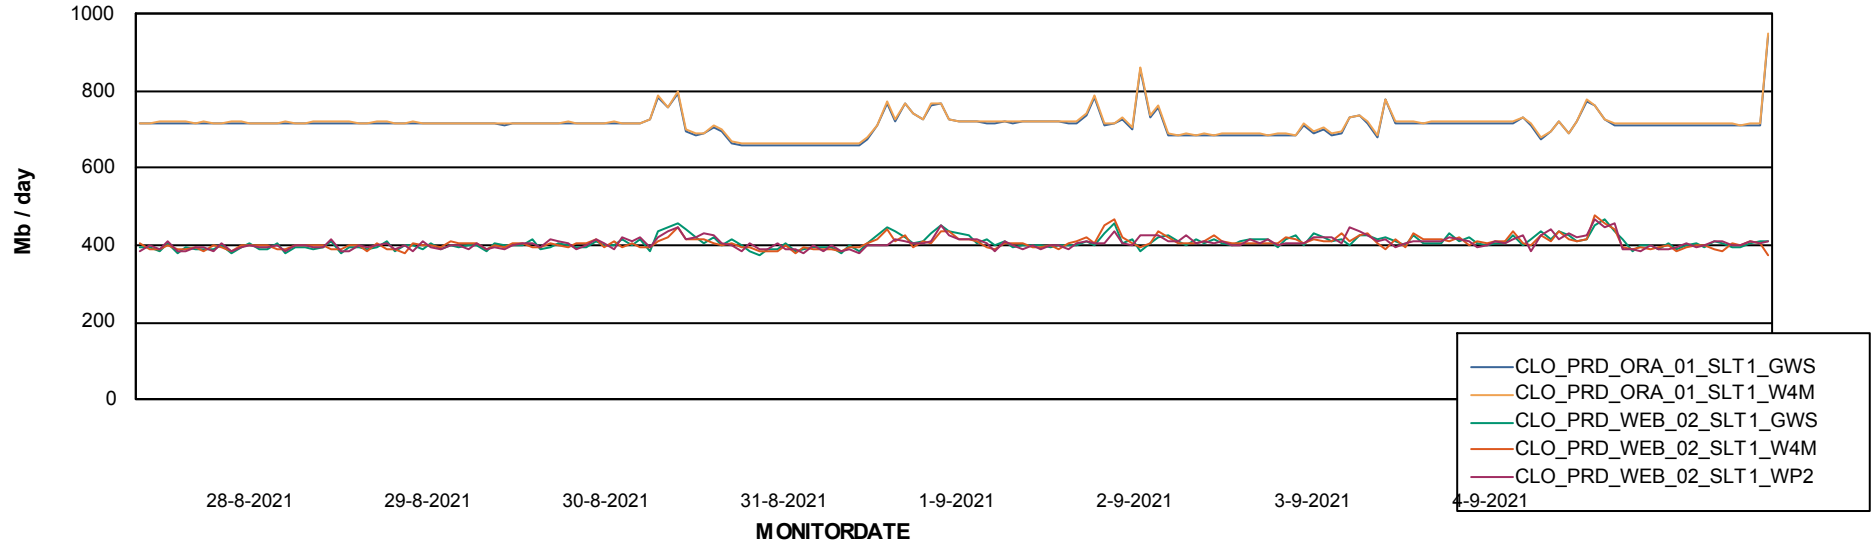

ABSolute Web Component Services

Avg memory used per ABS Web component