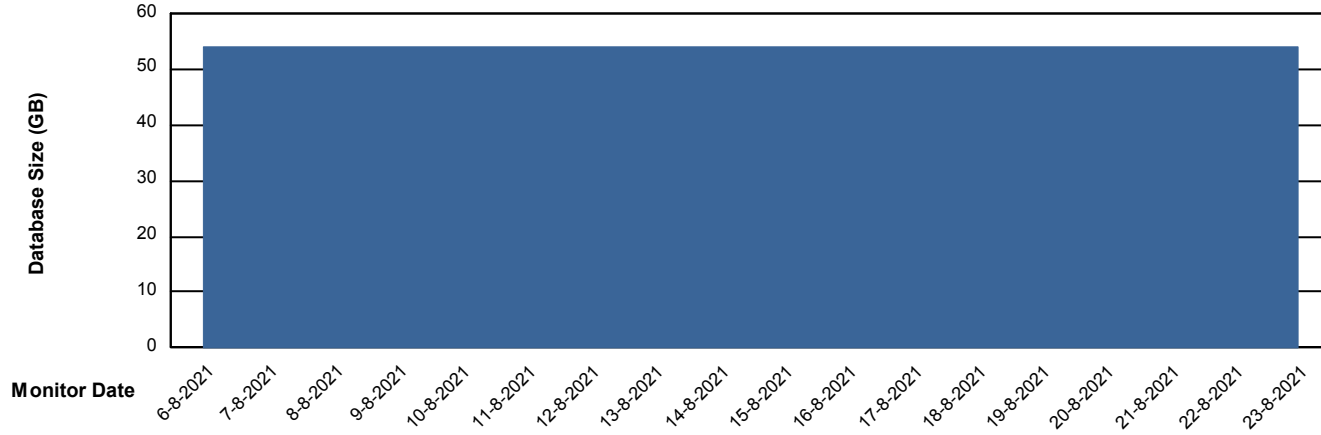

Weekly SLA Customer Report

Customer CIW Production
Database ID 45

Database Performance CIWDB_Standby

Weekly SLA Customer Report

Customer CIW Production
Database ID 45

DATABASE SIZE CIWDB_Production

Database growth over last month

Weekly SLA Customer Report

Customer CIW Production
Database ID 45

Standby Database Health CIW Production

Recovery lag for last 7 days