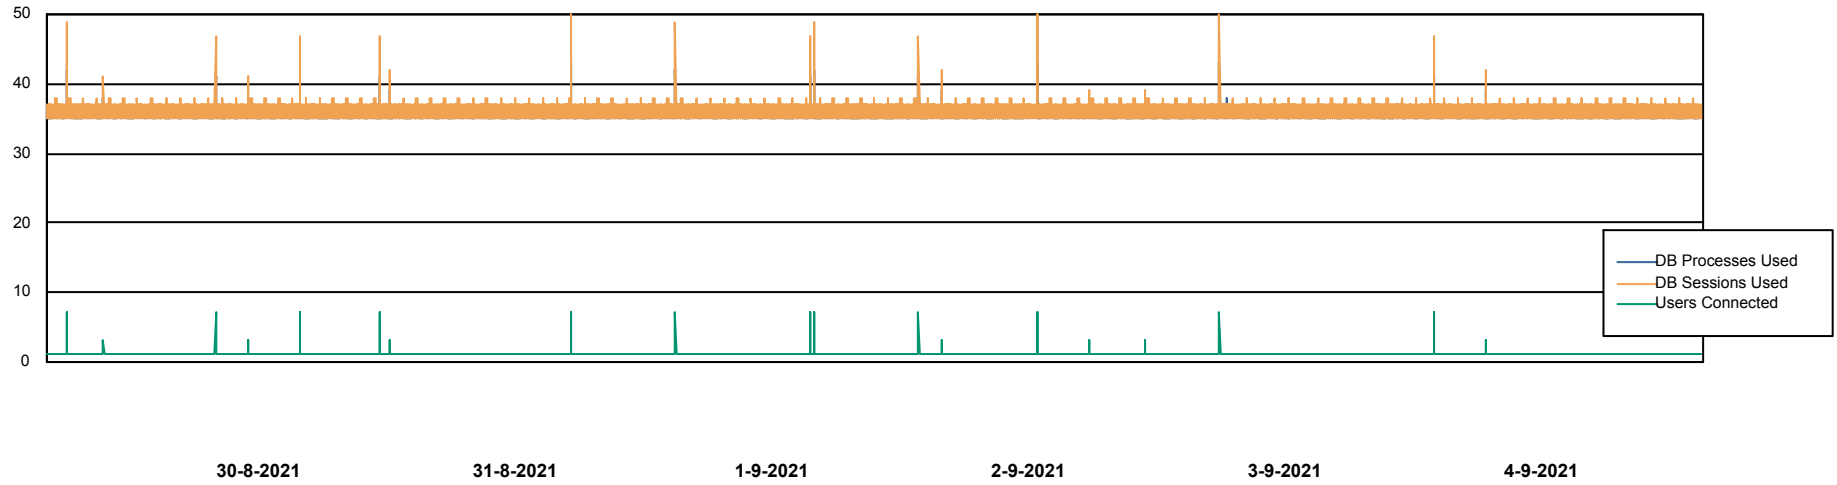

Harddisk Usage CIW_PRD_ORACLE2

	Free disk space on c: (%)	Total disk space on c: (Gb)	Free disk space on d: (%)	Total disk space on d: (Gb)	Free disk space on e: (%)	Total disk space on e: (Gb)
4-9-2021	92	701	66	700	100	830
3-9-2021	92	701	66	700	100	830
2-9-2021	91	701	66	700	100	830
1-9-2021	91	701	66	700	100	830
31-8-2021	91	701	66	700	100	830
30-8-2021	91	701	67	700	100	830
29-8-2021	91	701	67	700	100	830

Weekly SLA Customer Report

Customer CIW Production
Database ID 45

Database Performance CIWDB_Standby

Weekly SLA Customer Report

Customer CIW Production
Database ID 45

DATABASE SIZE CIWDB_Production

Database growth over last month

Weekly SLA Customer Report

Customer CIW Production
Database ID 45

Standby Database Health CIW Production

Recovery lag for last 7 days