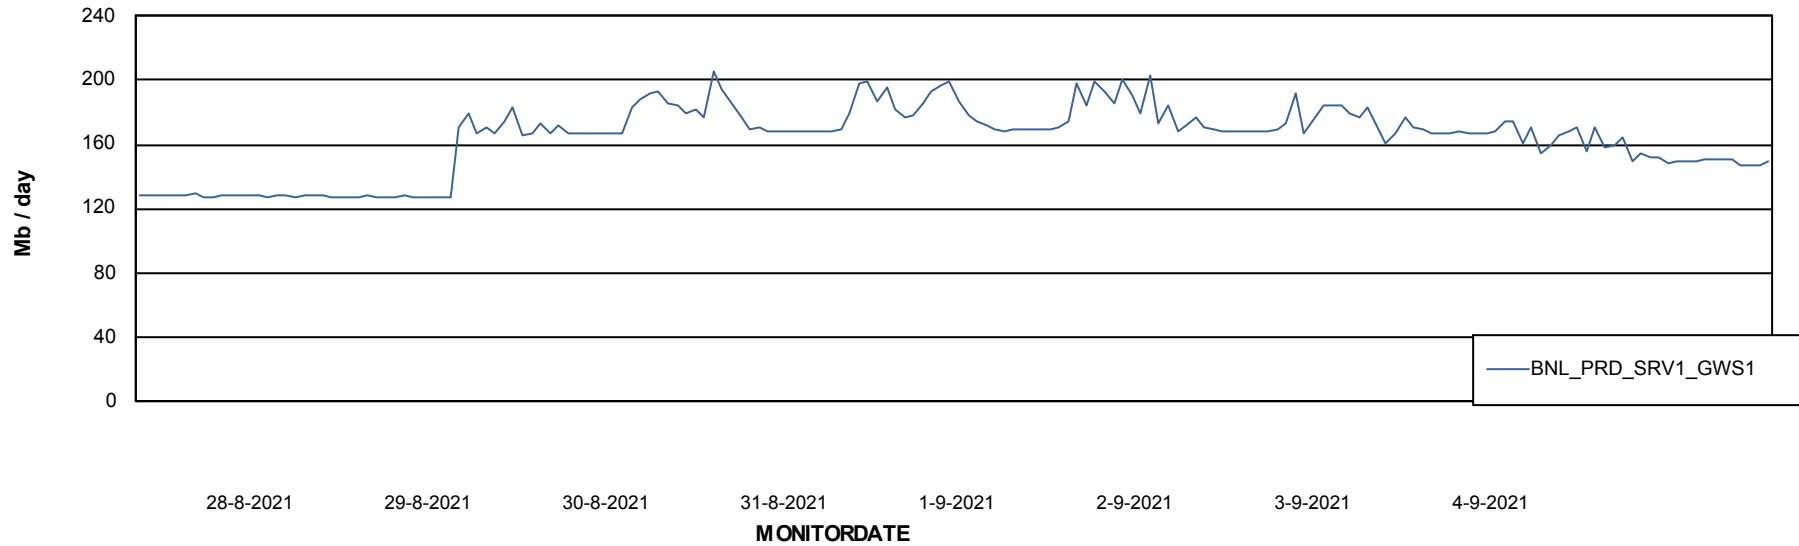

ABSSolute Web Component Services

Avg memory used per ABS Web component