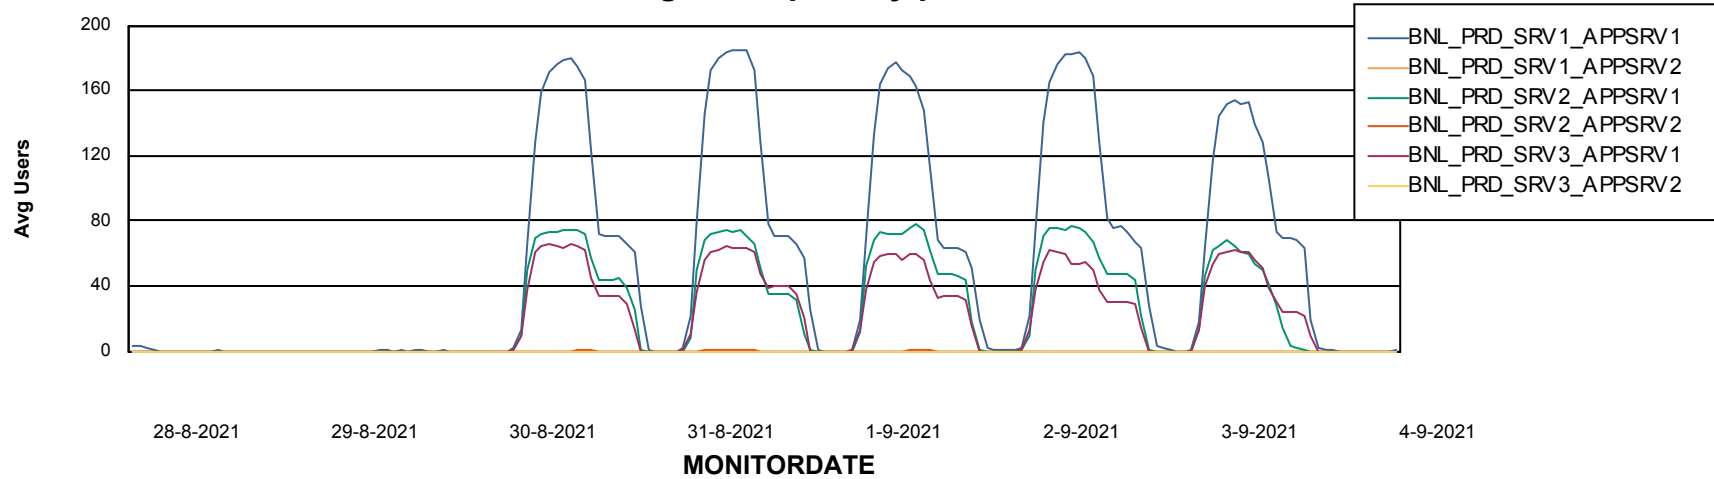

Avg users per day per ABS server