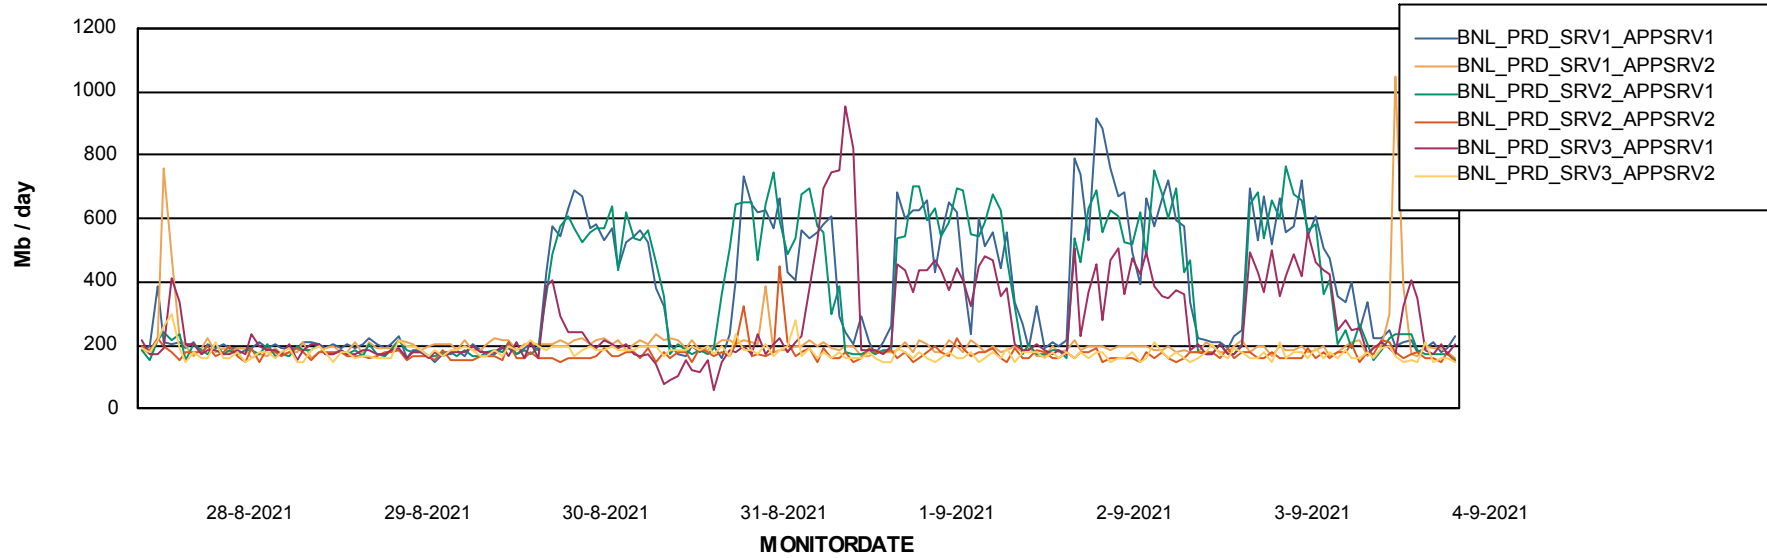

ABSSolute Application Server Services

Avg memory used per ABS Server Service