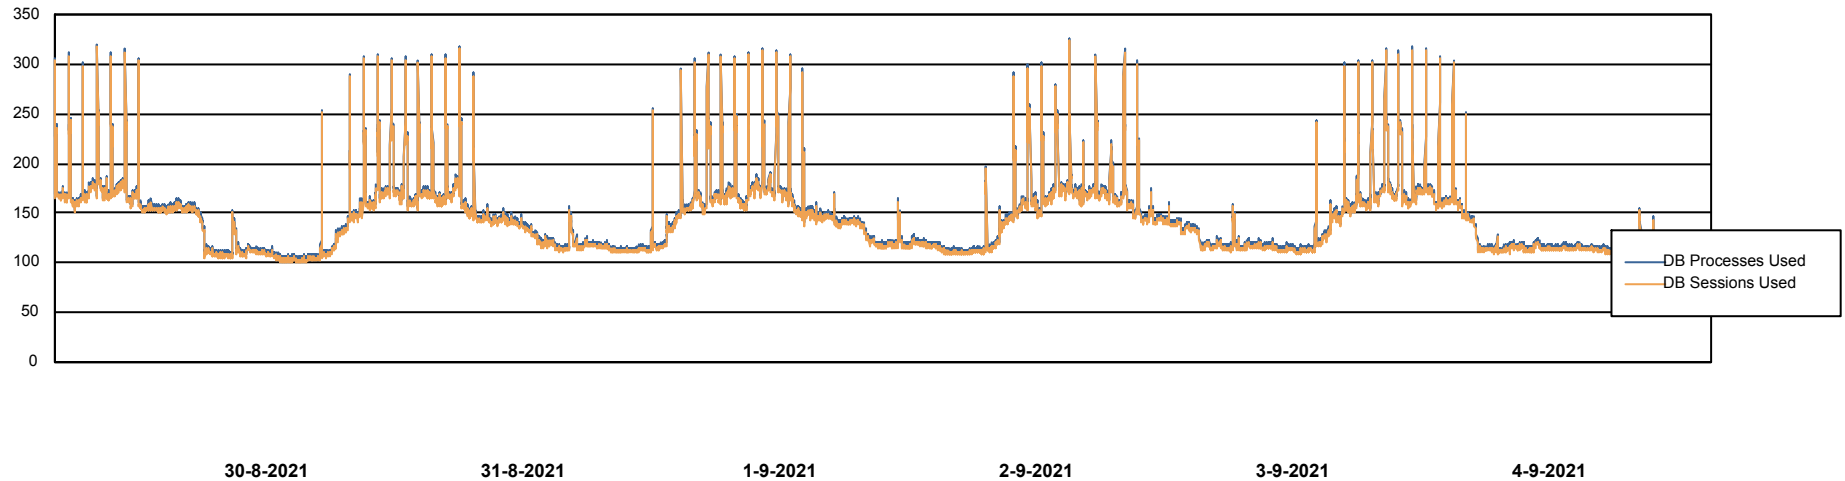

Database Performance BNLDB_Production