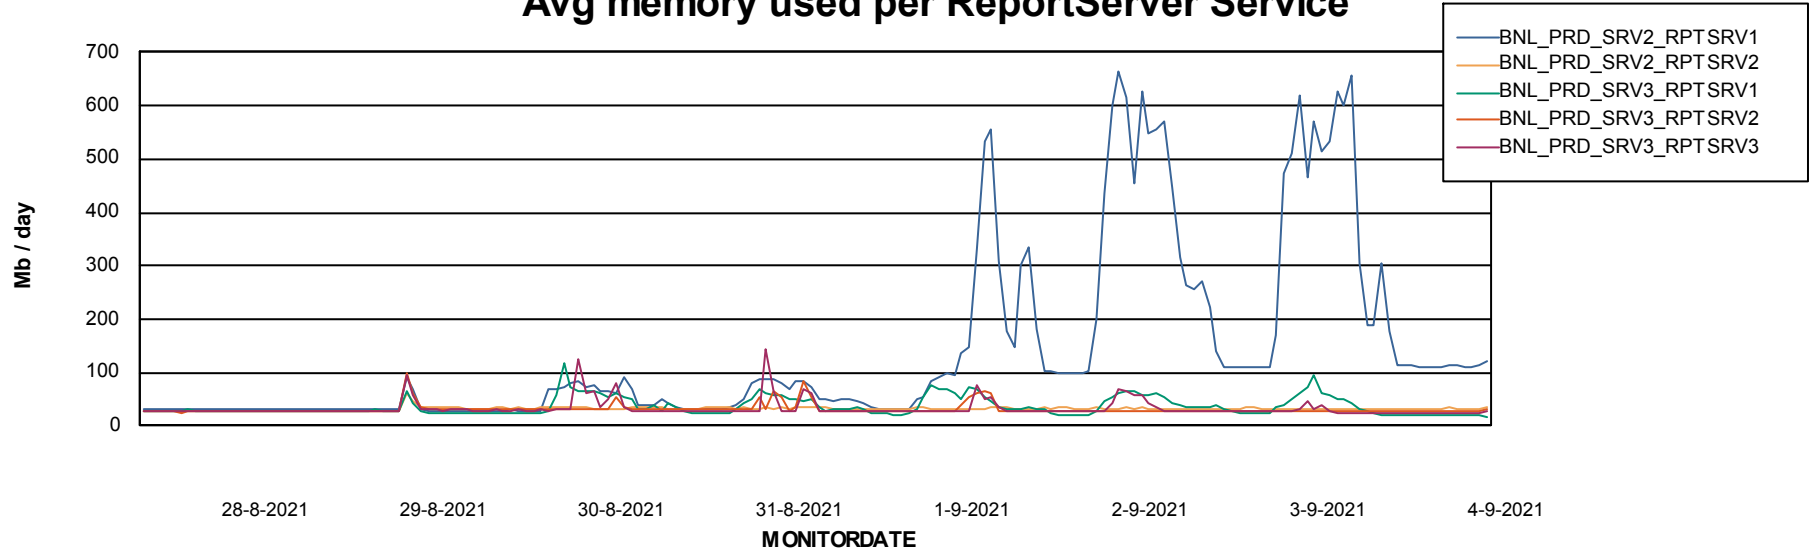

ABSSolute Web Component Services

Avg memory used per ReportServer Service