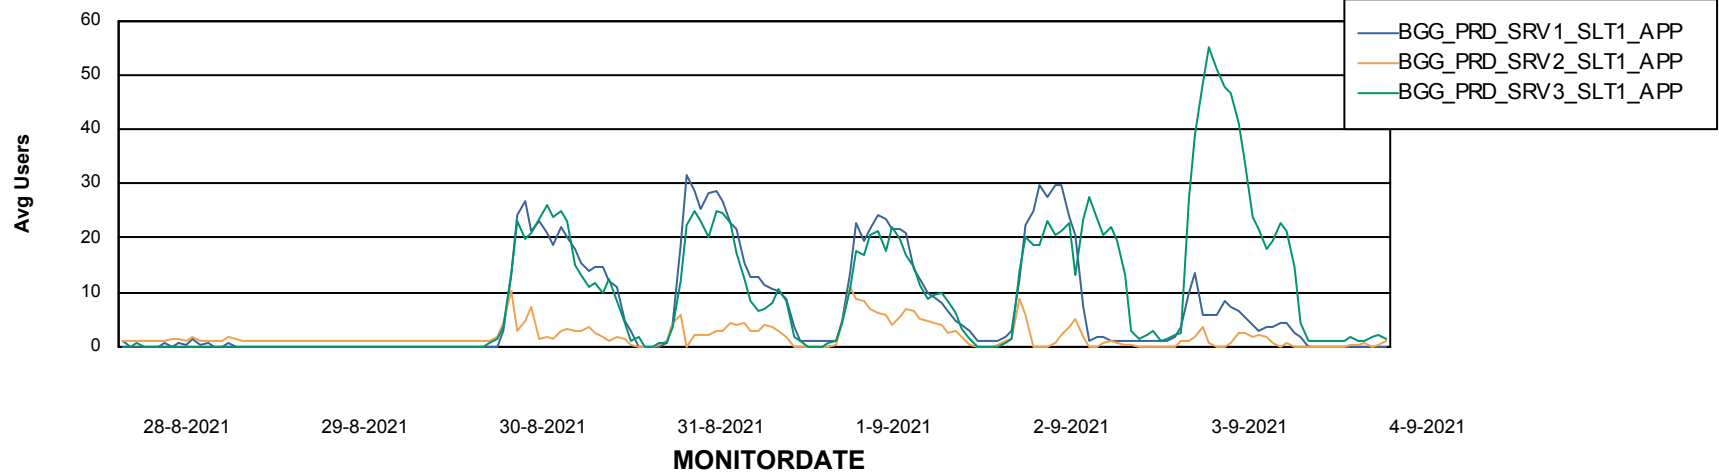

Avg users per day per ABS server