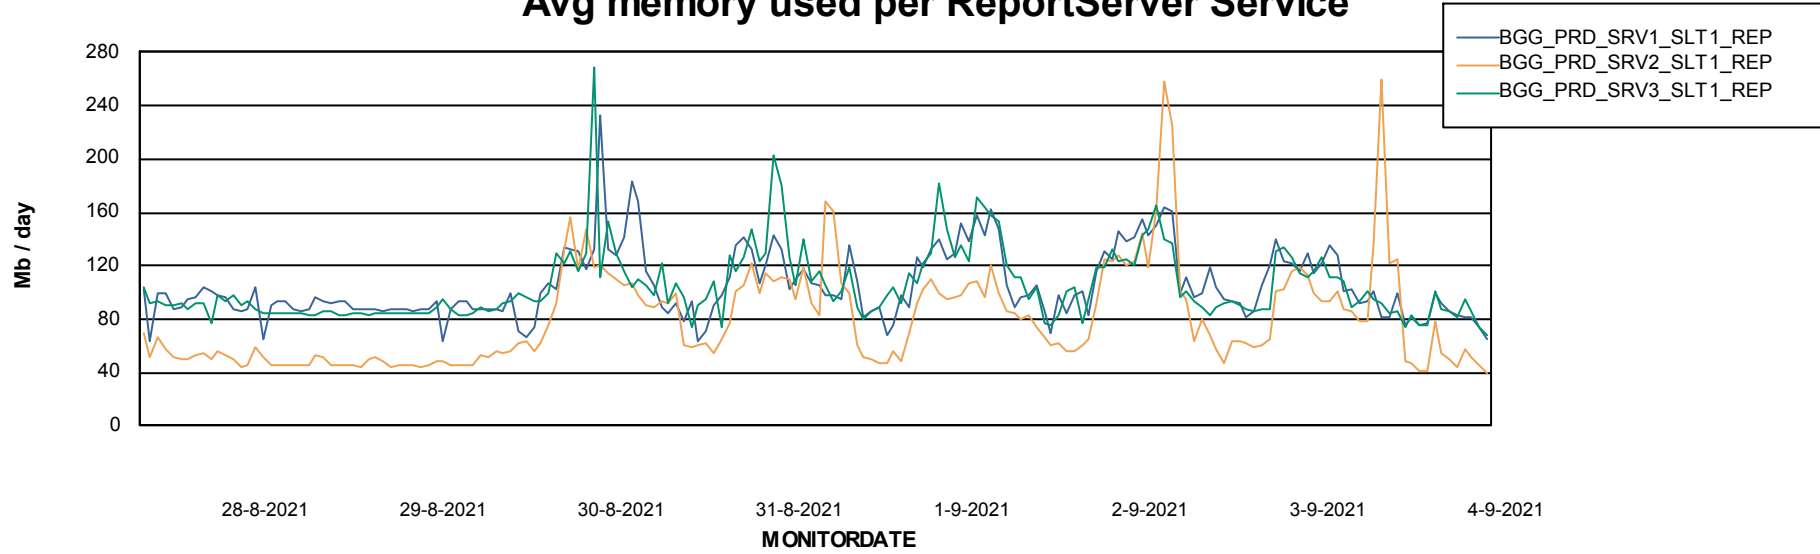

Avg memory used per ABS Server Service

Avg users per day per ABS server

Weekly SLA Customer Report

Customer BGG_Production
Database ID 58

ABSSolute Application ReportServer Services

Avg memory used per ReportServer Service