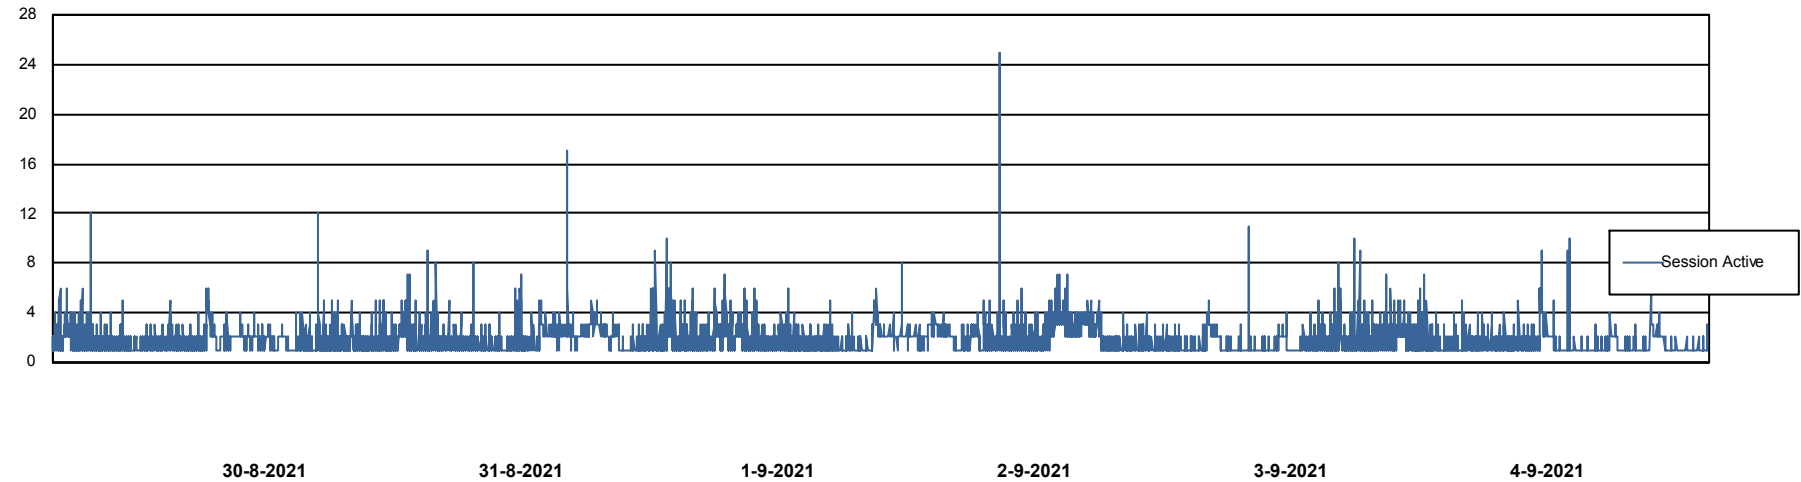

Weekly SLA Customer Report

Customer BGG_Production
Database ID 58

Database Performance BGGDB_BI

Weekly SLA Customer Report

Customer BGG_Production
Database ID 58

Database Performance BGGDB_Production

Weekly SLA Customer Report