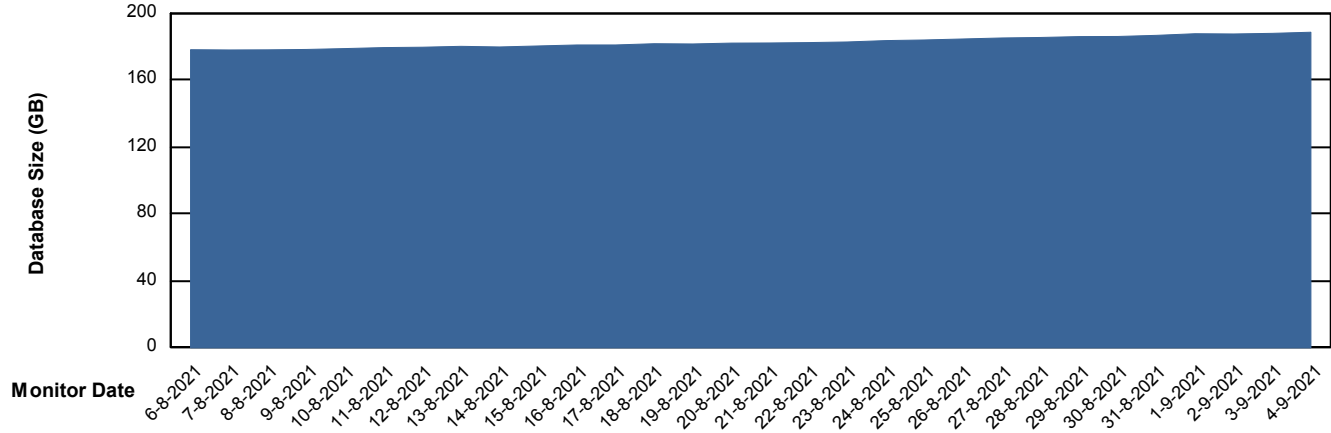

Customer BGG_Production
Database ID 58

Database Performance BGGDB_Standby

Weekly SLA Customer Report

Customer BGG_Production
Database ID 58

DATABASE SIZE BGGDB_BI

Database growth over last month

DATABASE SIZE BGGDB_Production

Database growth over last month

Weekly SLA Customer Report

Customer BGG_Production
 Database ID 58

Database Tablespace BGGDB_BI

Date	Tablespace Name	Filesize (Gb)	Usedsize (Gb)	Percentage free
4-9-2021	ABSDATA	120	86	28
	INDX	120	101	16
3-9-2021	ABSDATA	120	86	28
	INDX	120	100	17
2-9-2021	ABSDATA	120	86	28
	INDX	120	100	17
1-9-2021	ABSDATA	120	85	29
	INDX	120	100	17
31-8-2021	ABSDATA	120	85	29
	INDX	120	99	18
30-8-2021	ABSDATA	120	85	29
	INDX	120	99	18
29-8-2021	ABSDATA	120	85	29
	INDX	120	99	18