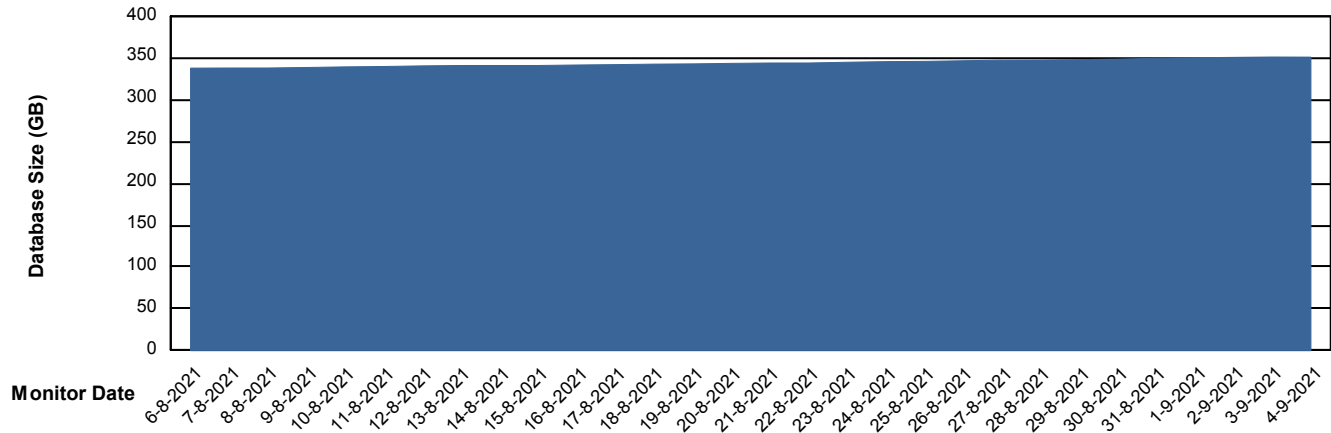

Customer BGG_Production
Database ID 58

Database Performance BGGDB_Standby

Weekly SLA Customer Report

Customer BGG_Production
Database ID 58

DATABASE SIZE BGGDB_BI

Database growth over last month

DATABASE SIZE BGGDB_Production

Database growth over last month

Weekly SLA Customer Report

Customer BGG_Production
 Database ID 58

Database Tablespace BGGDB_BI

Date	Tablespace Name	Filesize (Gb)	Usedsize (Gb)	Percentage free
4-9-2021	ABSDATA	120	86	28
	INDX	120	101	16
3-9-2021	ABSDATA	120	86	28
	INDX	120	100	17
2-9-2021	ABSDATA	120	86	28
	INDX	120	100	17
1-9-2021	ABSDATA	120	85	29
	INDX	120	100	17
31-8-2021	ABSDATA	120	85	29
	INDX	120	99	18
30-8-2021	ABSDATA	120	85	29
	INDX	120	99	18
29-8-2021	ABSDATA	120	85	29
	INDX	120	99	18