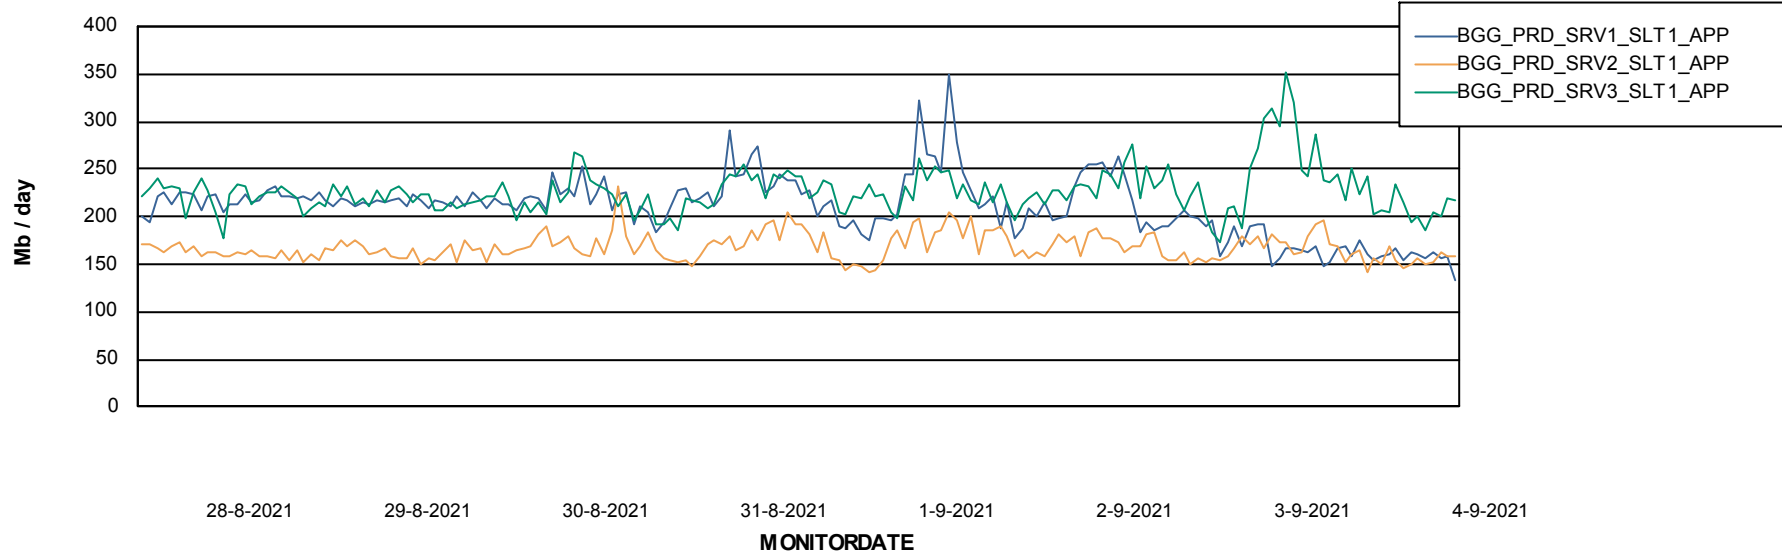

ABSSolute Application Server Services

Avg memory used per ABS Server Service