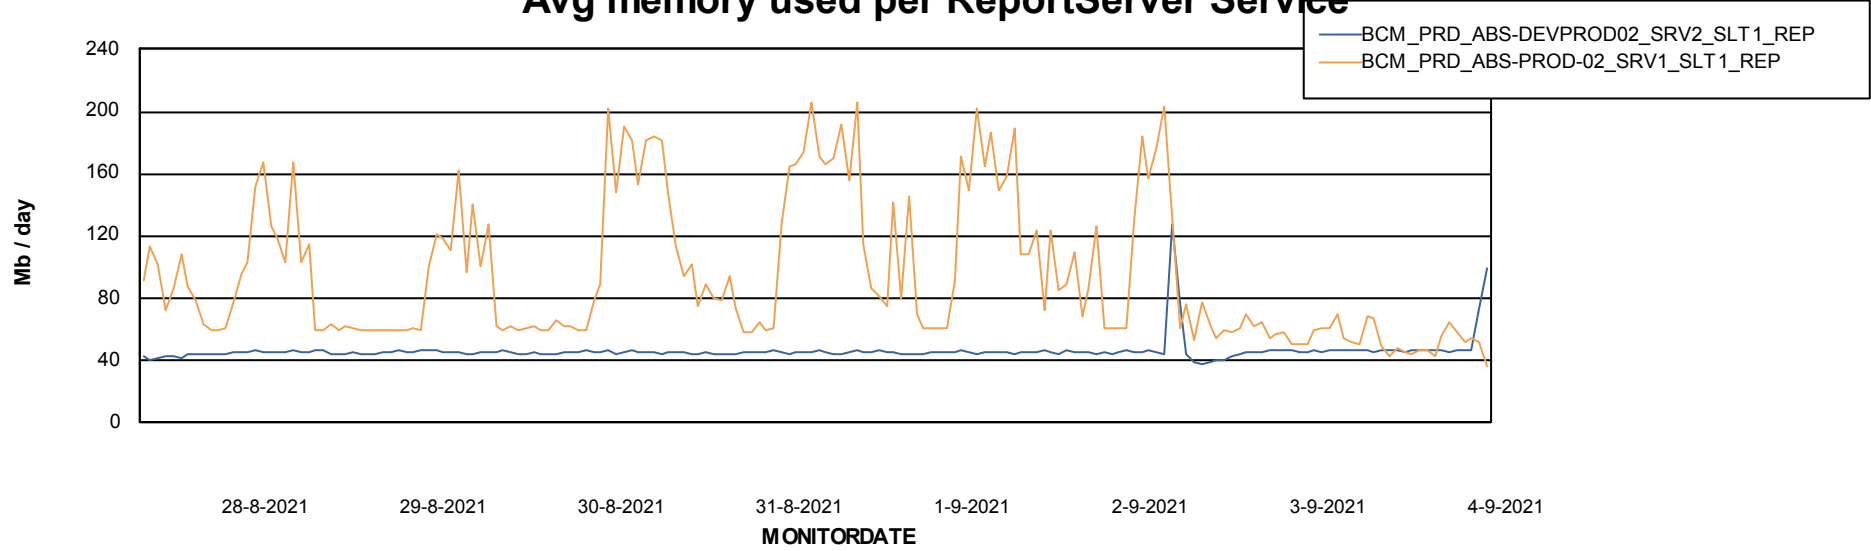

ABSSolute Application ReportServer Services

Avg memory used per ReportServer Service