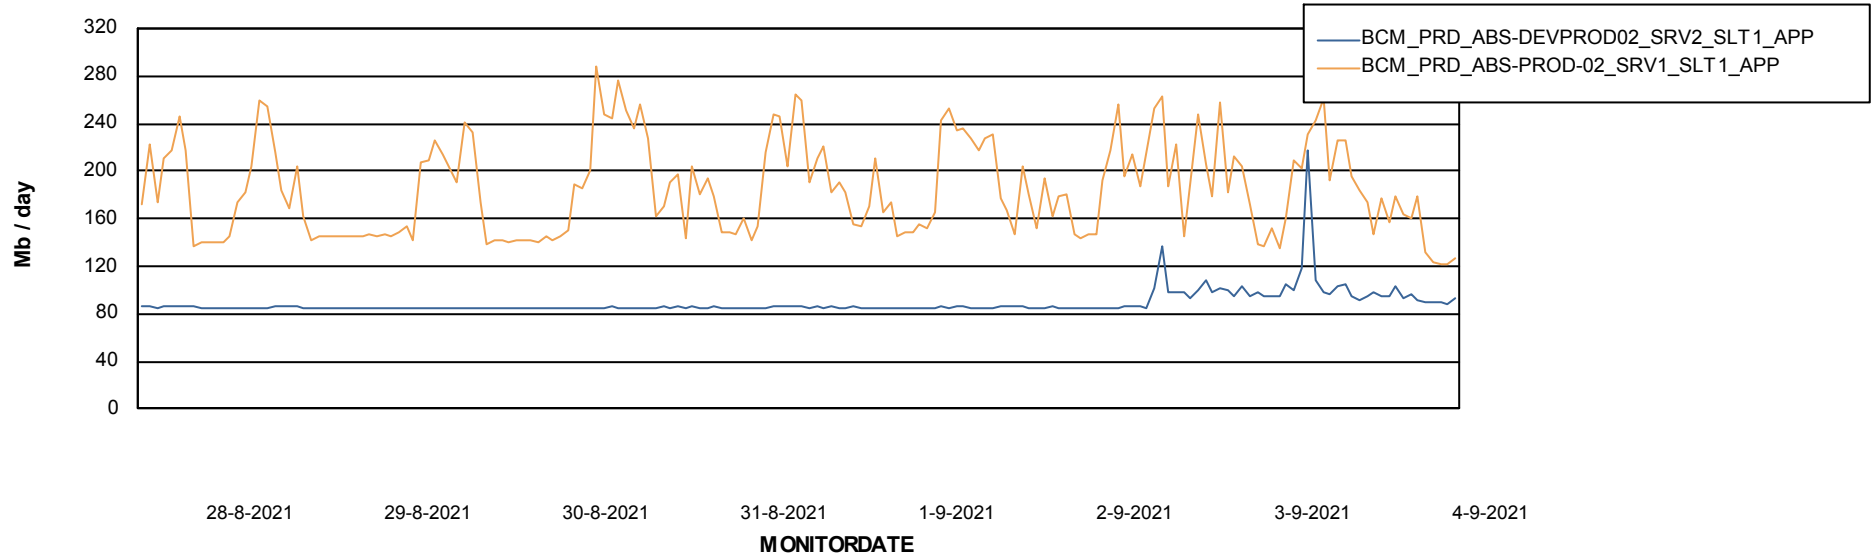

ABSSolute Application Server Services

Avg memory used per ABS Server Service