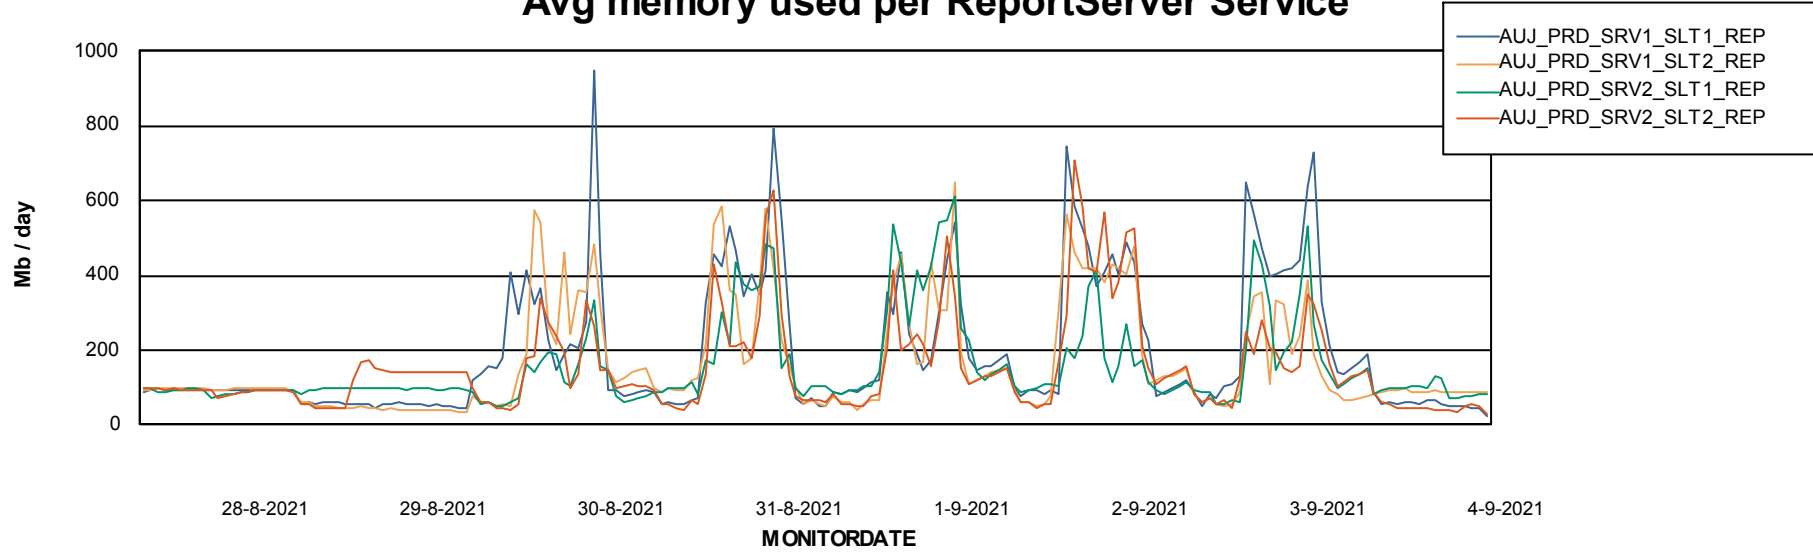

Avg memory used per ABS Server Service

Avg users per day per ABS server

Weekly SLA Customer Report

Customer AUJ_Production
Database ID 41

ABSSolute Application ReportServer Services

Avg memory used per ReportServer Service