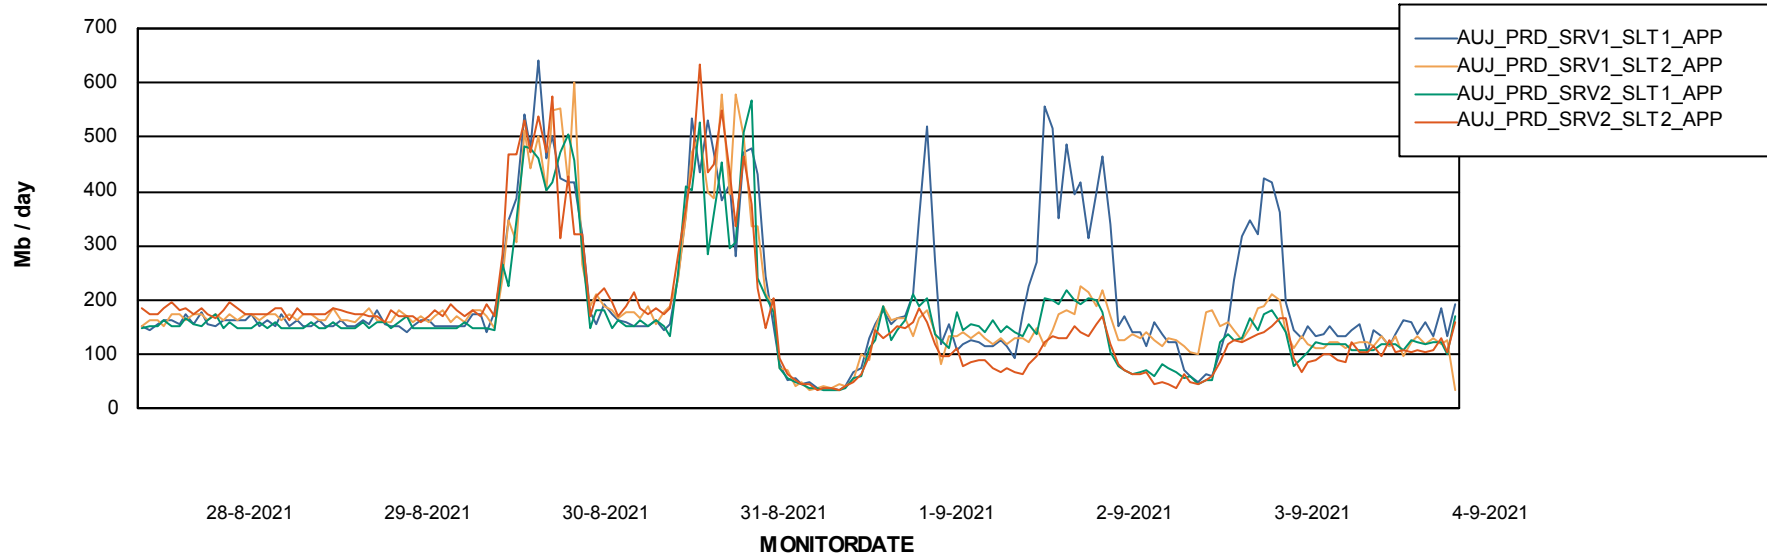

ABSSolute Application Server Services

Avg memory used per ABS Server Service