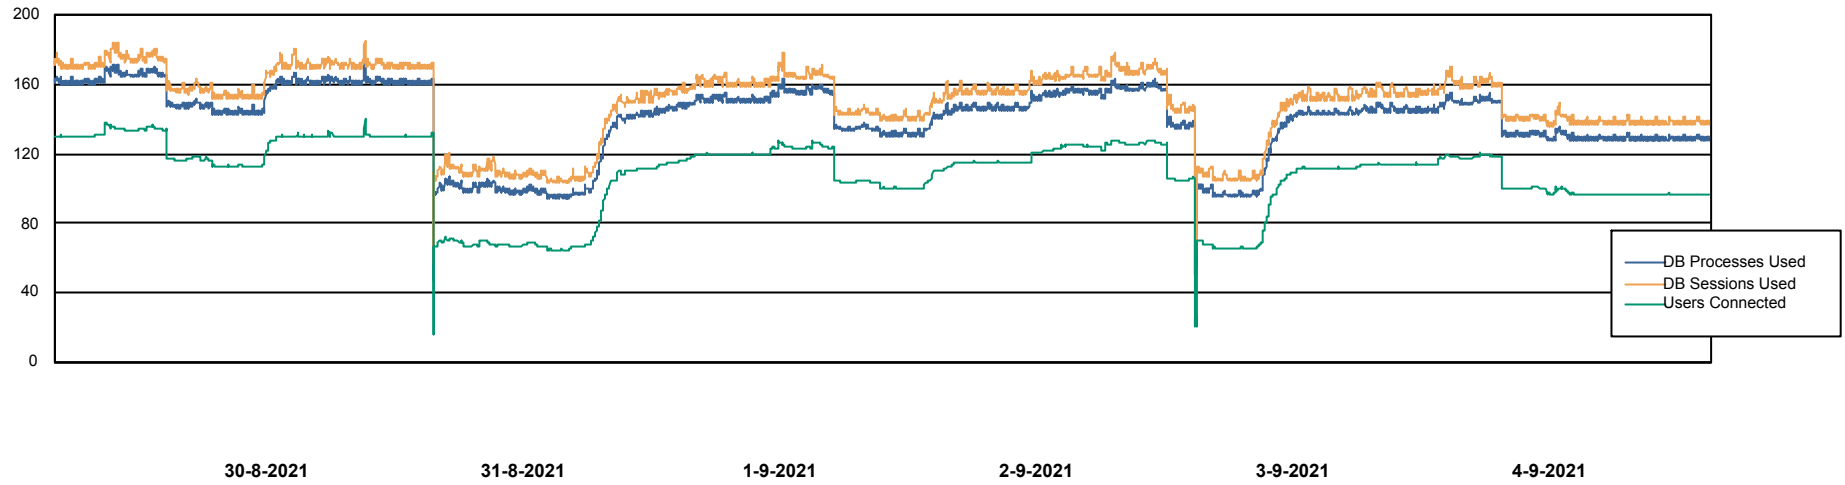

Weekly SLA Customer Report

Customer AUJ_Production
Database ID 41

Harddisk Usage AUJ_PRD_ORACLE_BI1

	Free disk space on / (%)	Total disk space on / (Gb)	Used disk space on / (Gb)
4-9-2021	18	526	409
3-9-2021	18	526	406
2-9-2021	19	526	406
1-9-2021	19	526	406
31-8-2021	19	526	406
30-8-2021	19	526	406
29-8-2021	18	526	408

Weekly SLA Customer Report

Customer AUJ_Production
Database ID 41

Database Performance AUJ_DB4_Primary

Weekly SLA Customer Report

Customer AUJ_Production
Database ID 41

Database Performance AUJ_DB5_Standby