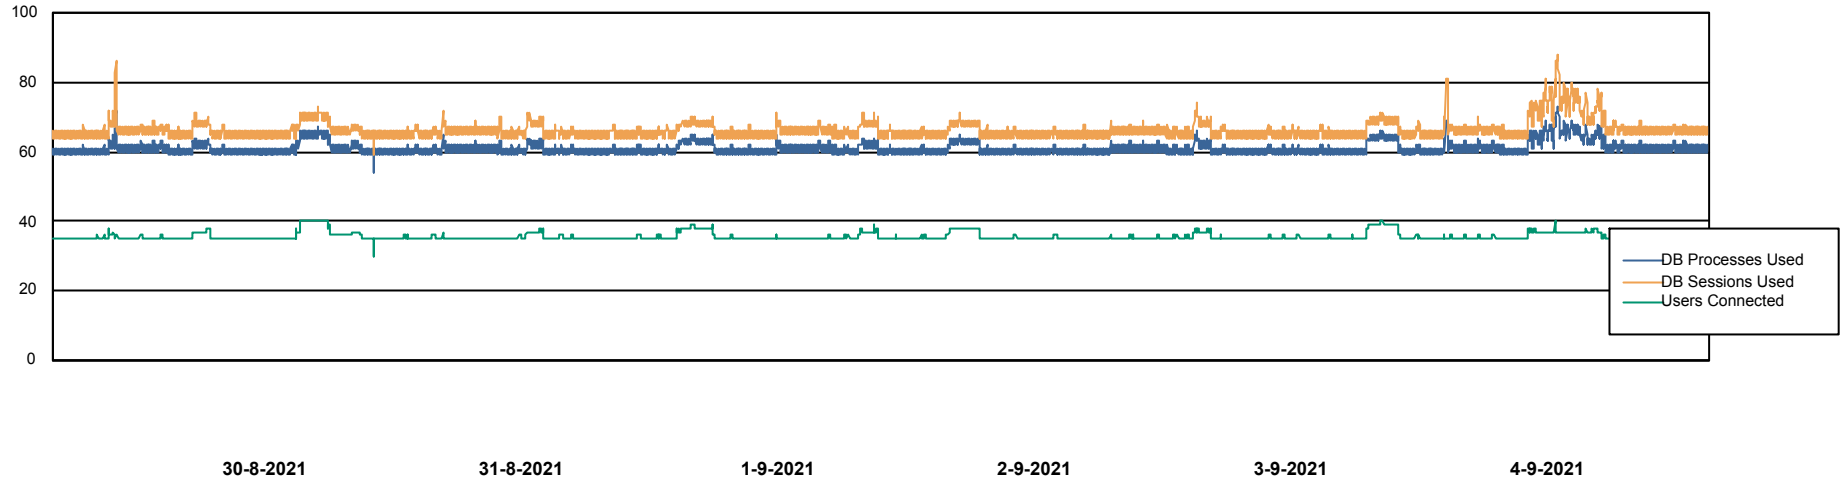

Database Performance AUJDB_BI_TS1