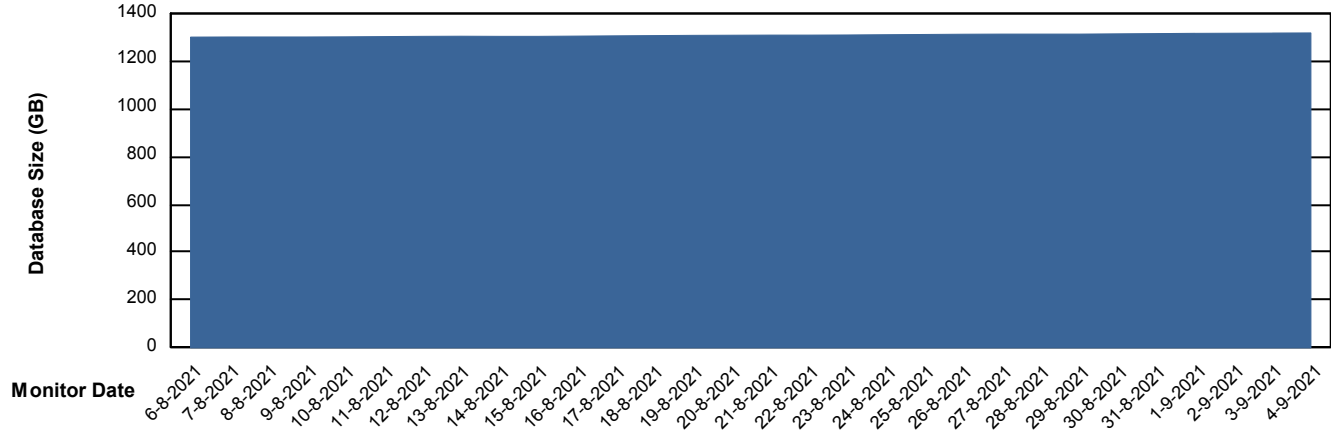

Customer AUJ_Production
Database ID 41

Database Performance AUJDB_BI_TS1

Weekly SLA Customer Report

Customer AUJ_Production
Database ID 41

DATABASE SIZE AUJ_DB4_Primary

Database growth over last month

DATABASE SIZE AUJDB_BI

Database growth over last month

Weekly SLA Customer Report

Customer AUJ_Production
Database ID 41

DATABASE SIZE AUJDB_BI_TS1

Database growth over last month

Weekly SLA Customer Report

Customer AUJ_Production
 Database ID 41