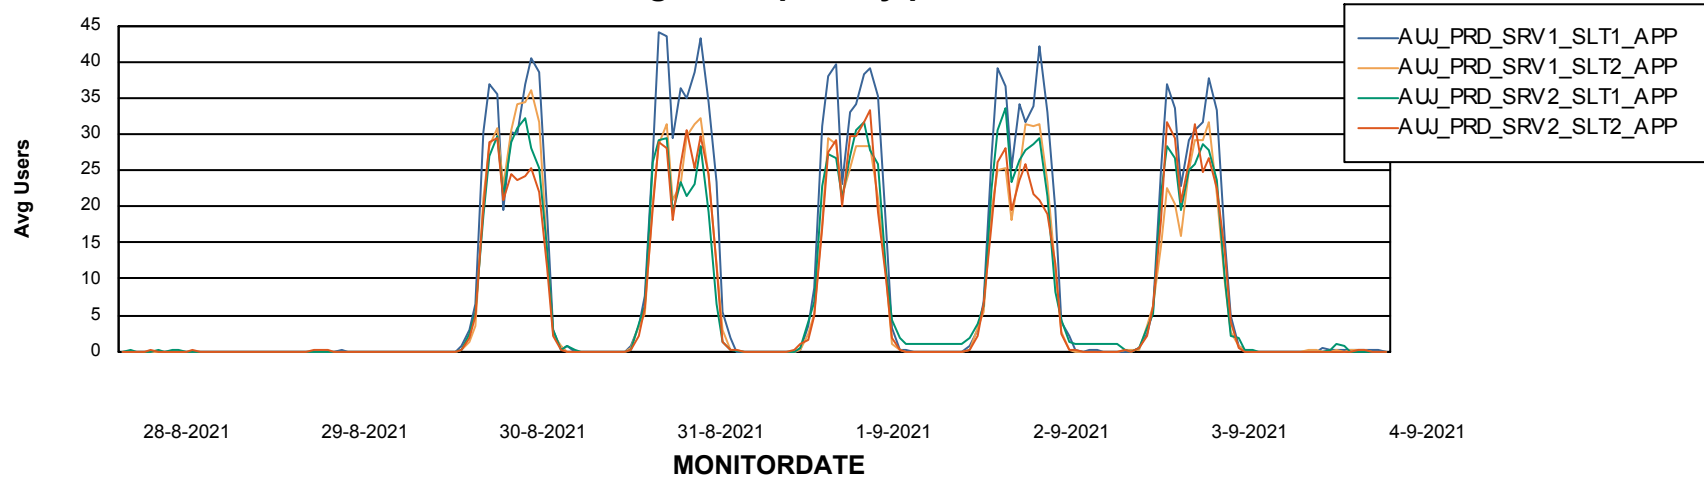

Avg users per day per ABS server