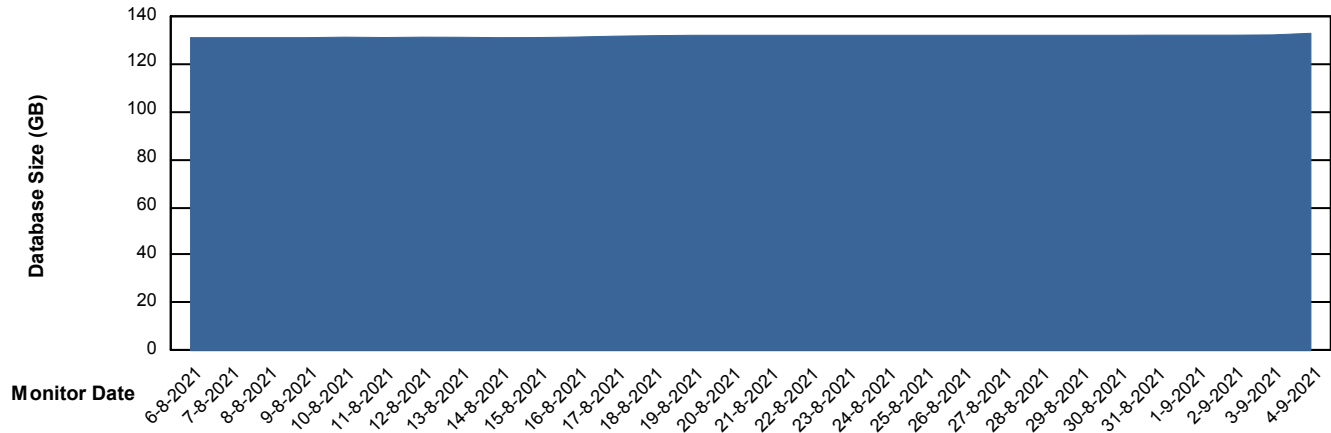

DATABASE SIZE AUJDB_BI

Database growth over last month