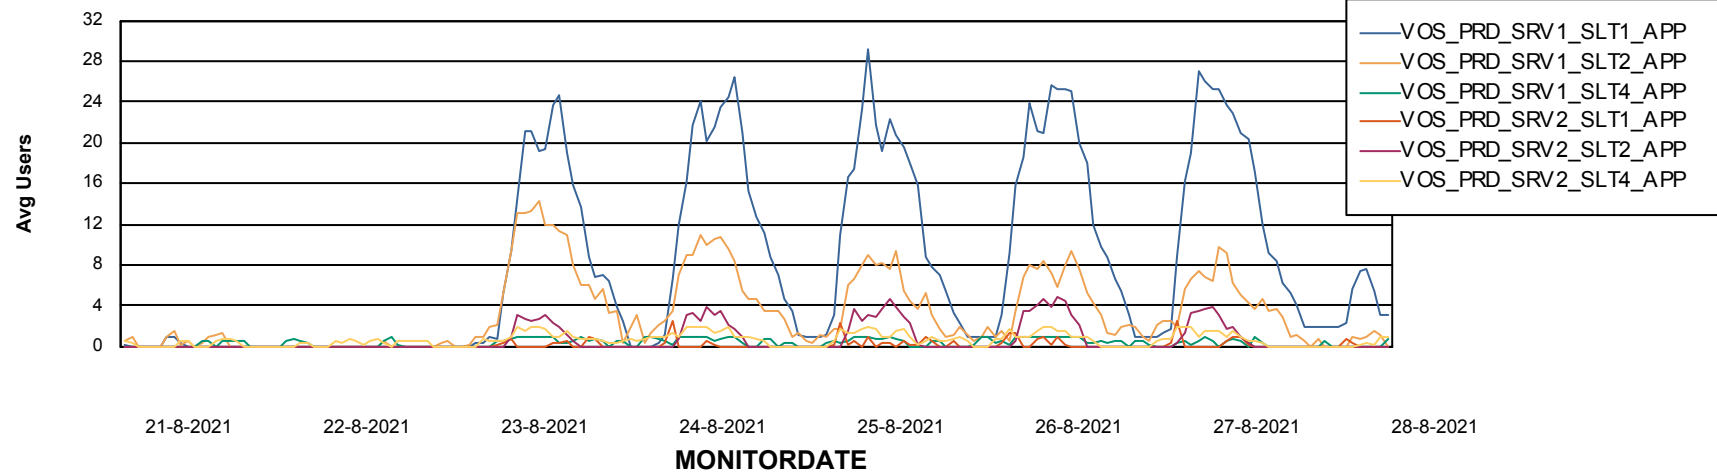

Avg users per day per ABS server