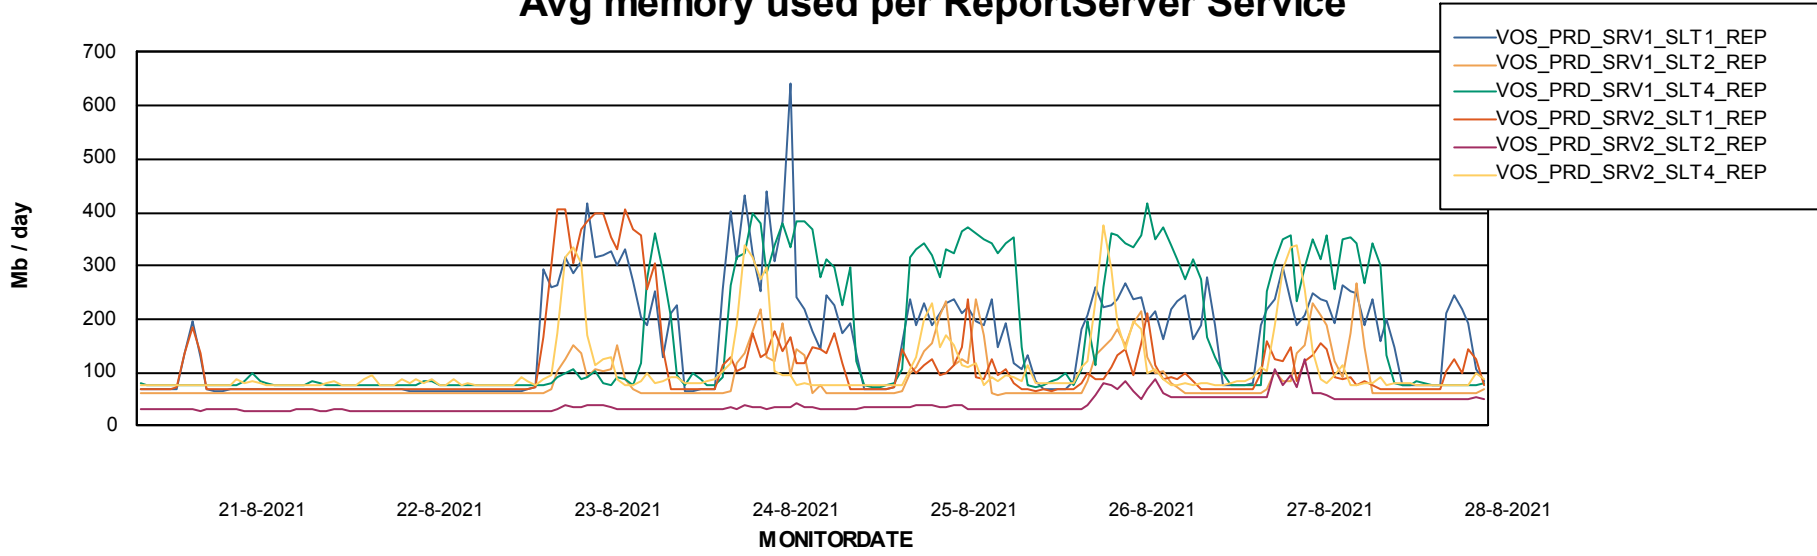

ABSSolute Application ReportServer Services

Avg memory used per ReportServer Service