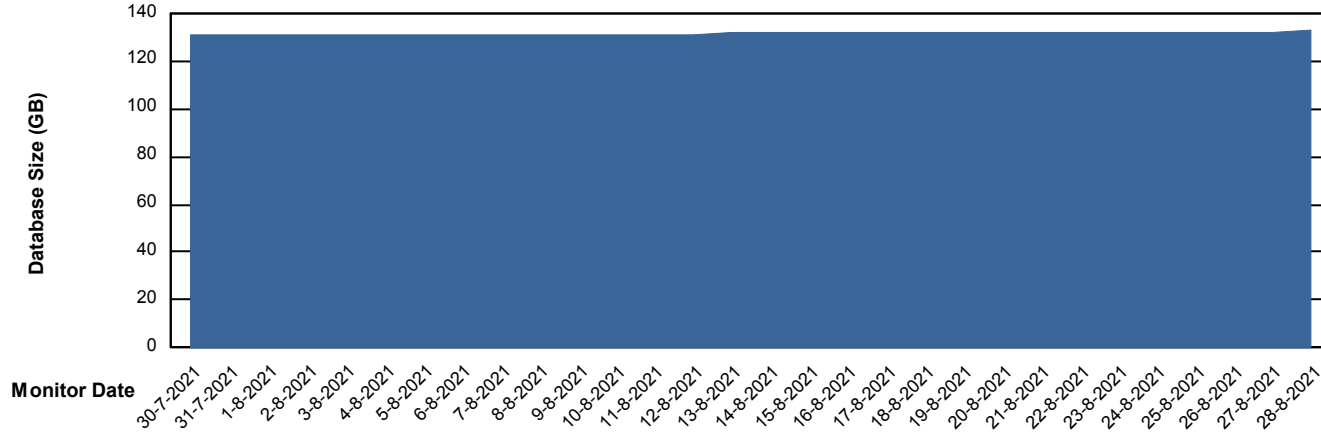

DATABASE SIZE VOSDB_BI

Database growth over last month