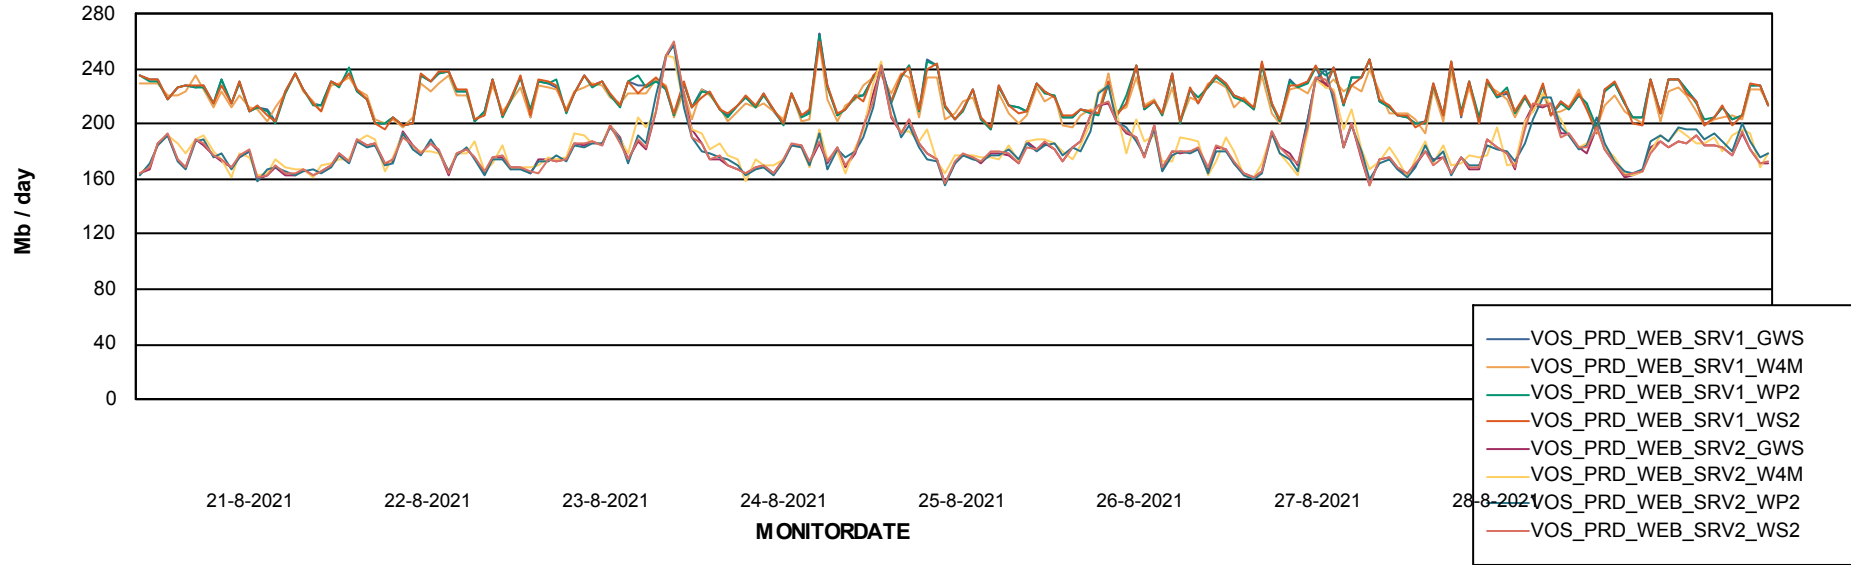

ABSSolute Web Component Services

Avg memory used per ABS Web component