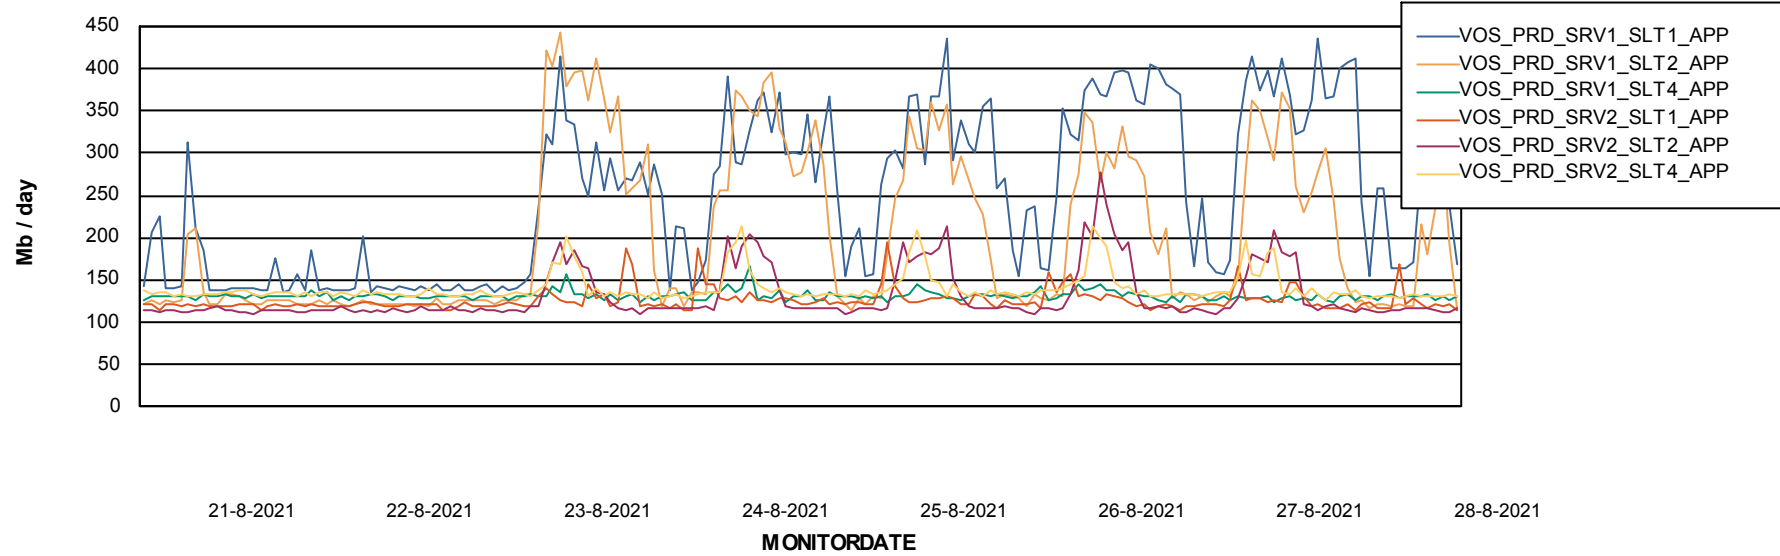

ABSSolute Application Server Services

Avg memory used per ABS Server Service