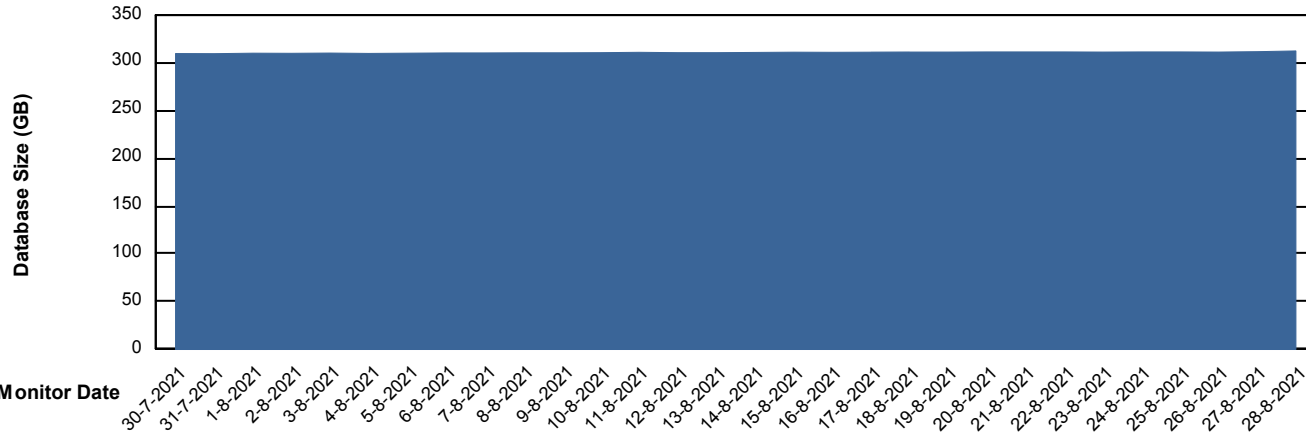

DATABASE SIZE STKDB_ABS1 Production Database

Database growth over last month

Database Tablespace STKDB_ABS1 Production Database

Date	Tablespace Name	Filesize (Gb)	Usedsize (Gb)	Percentage free
28-8-2021	ABSDATA	177	125	29
	INDX	217	177	18
27-8-2021	ABSDATA	177	125	29
	INDX	217	177	18
26-8-2021	ABSDATA	177	125	29
	INDX	217	177	18
25-8-2021	ABSDATA	177	125	29
	INDX	217	177	18
24-8-2021	ABSDATA	177	125	29
	INDX	217	177	18
23-8-2021	ABSDATA	177	125	29
	INDX	217	177	18
22-8-2021	ABSDATA	177	125	29
	INDX	217	177	18