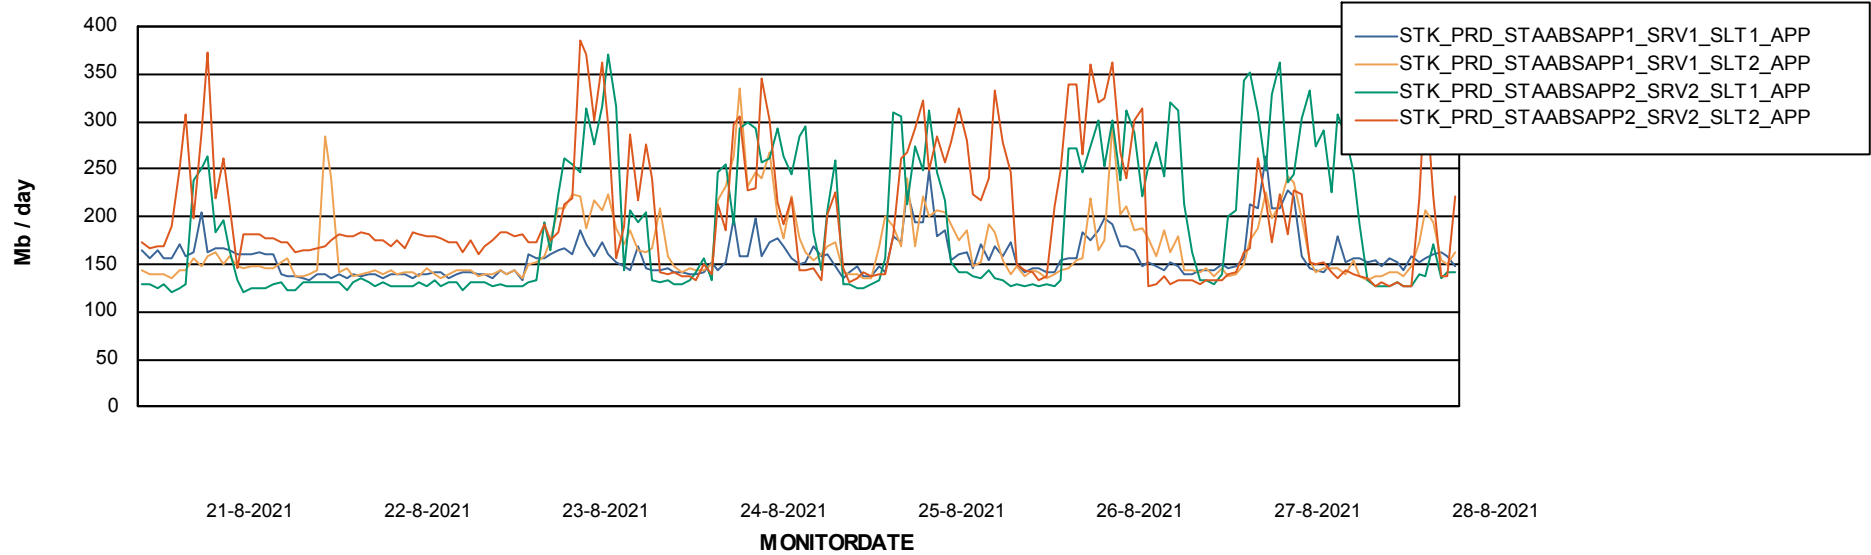

ABSSolute Application Server Services

Avg memory used per ABS Server Service