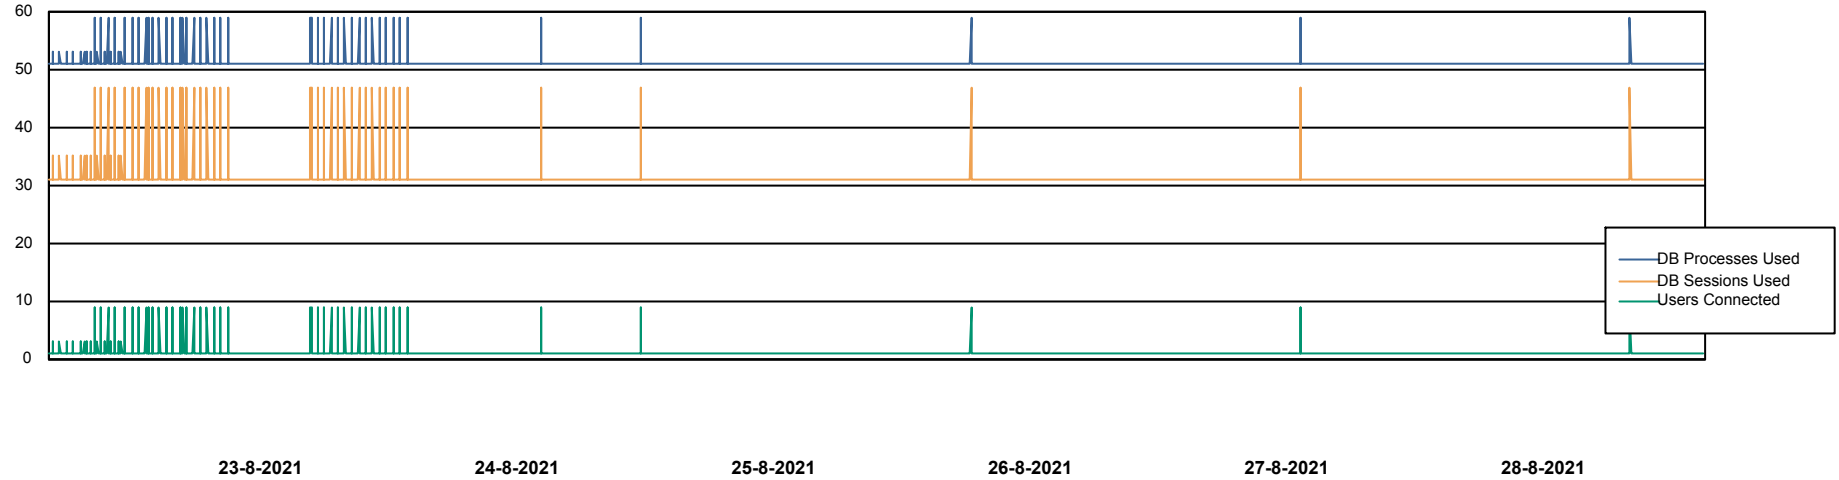

Database Performance STKDB_ABS1SB Standby Database

DB Processes Max 500
DB Sessions Max 774