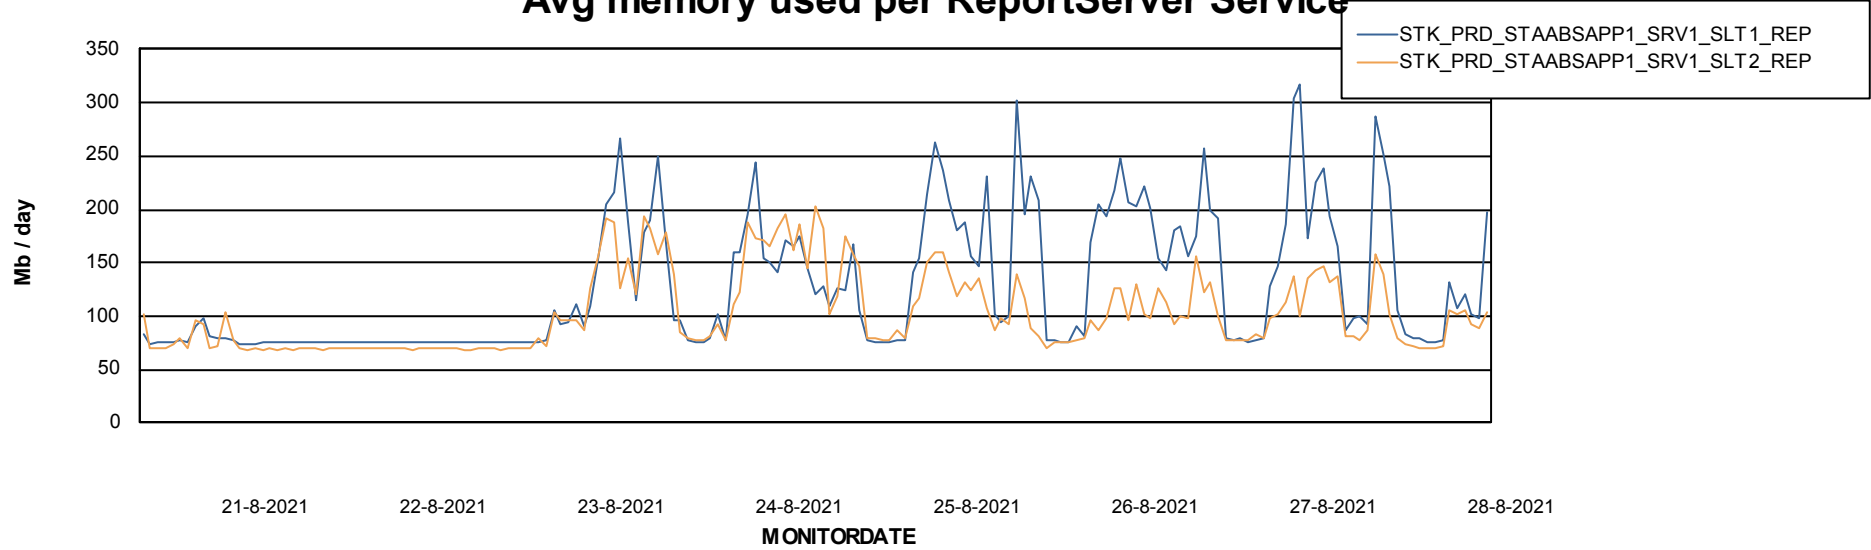

ABSSolute Application ReportServer Services

Avg memory used per ReportServer Service