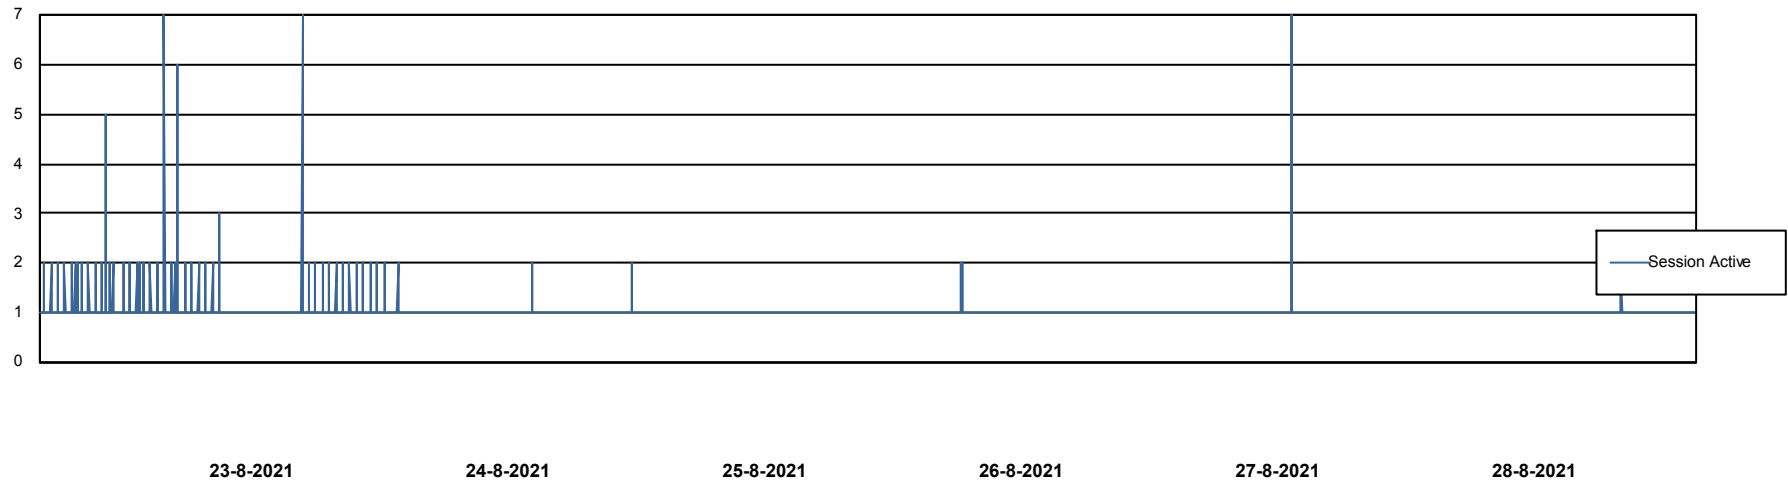

Database Performance STKDB_ABS1SB Standby Database

DB Processes Max 500
DB Sessions Max 774