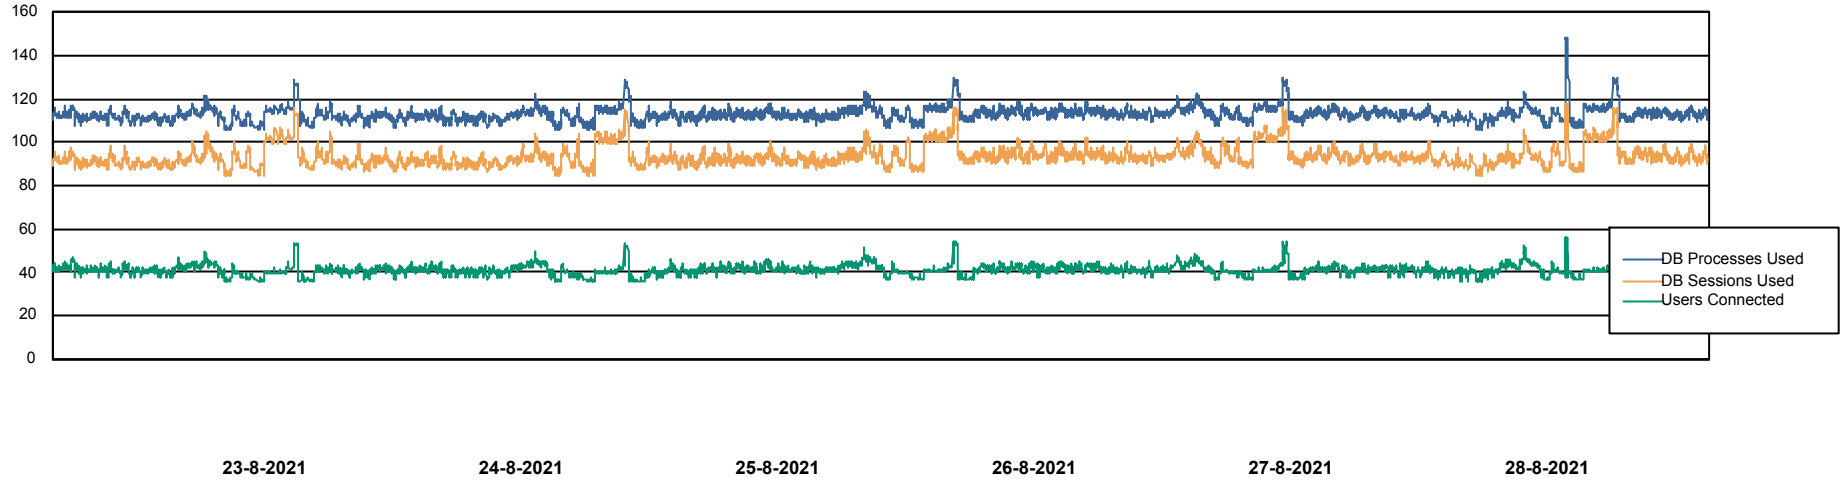

Database Performance STKDB_ABS1 Production Database

DB Processes Max 500
DB Sessions Max 776