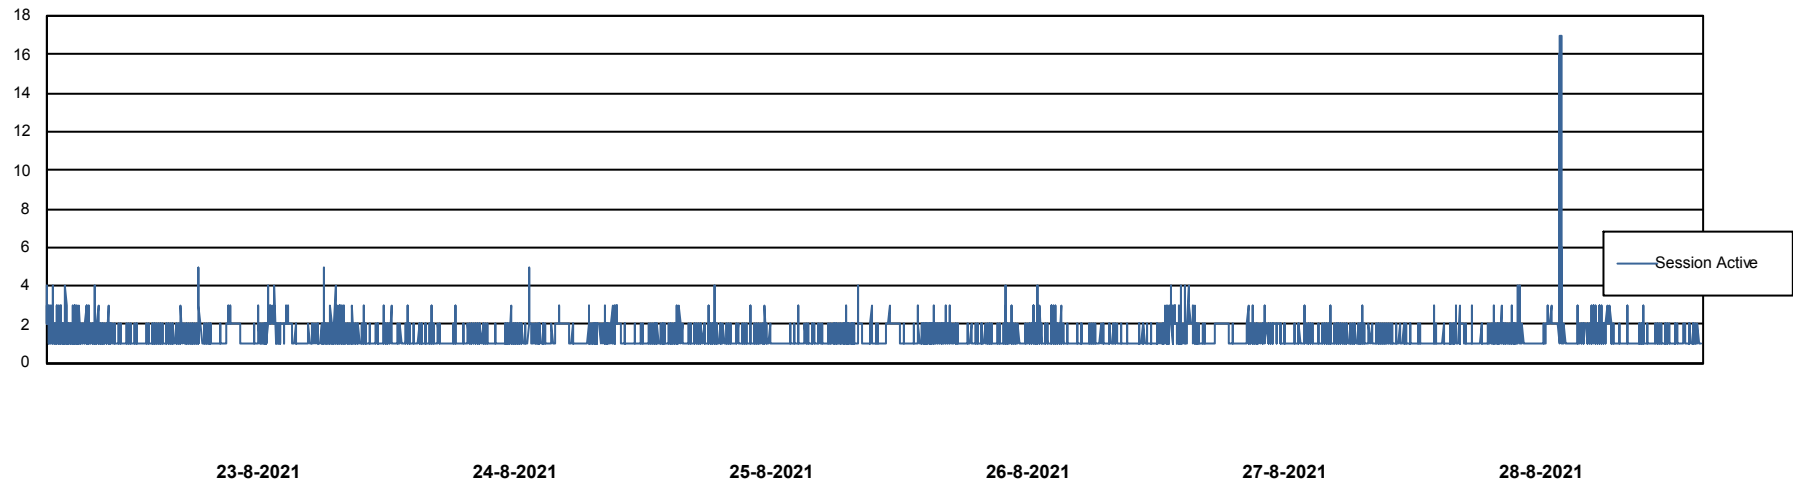

Database Performance STKDB_ABS1 Production Database

DB Processes Max 500
DB Sessions Max 776