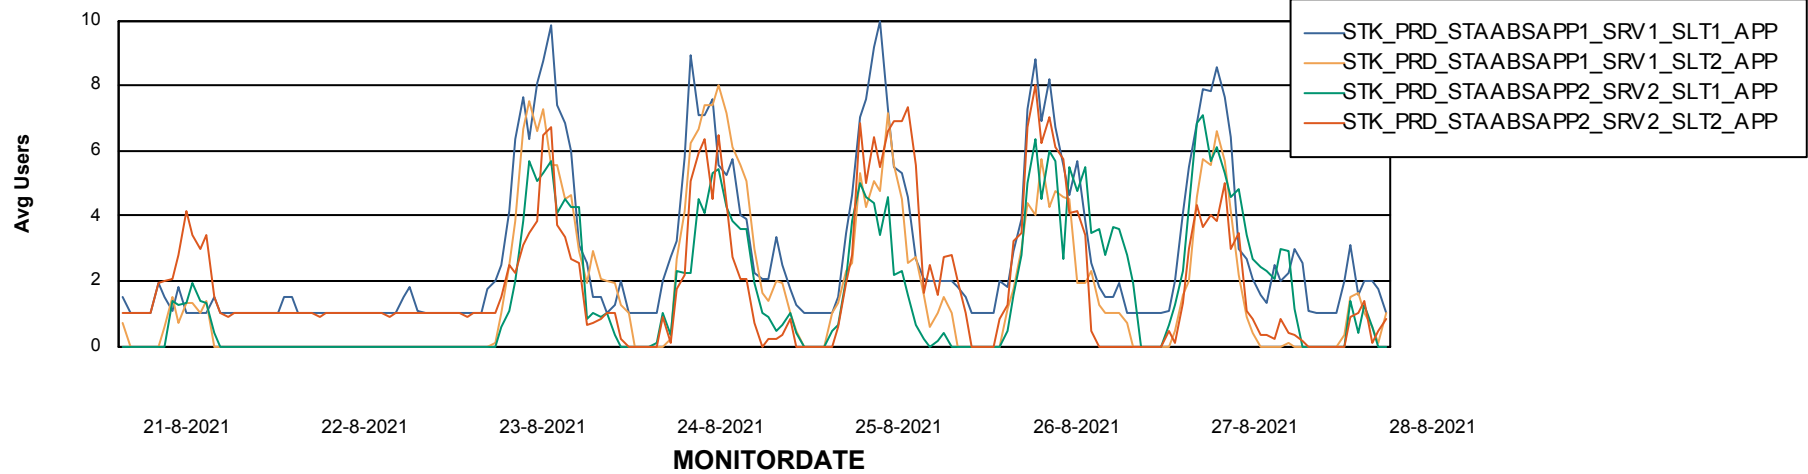

Avg users per day per ABS server