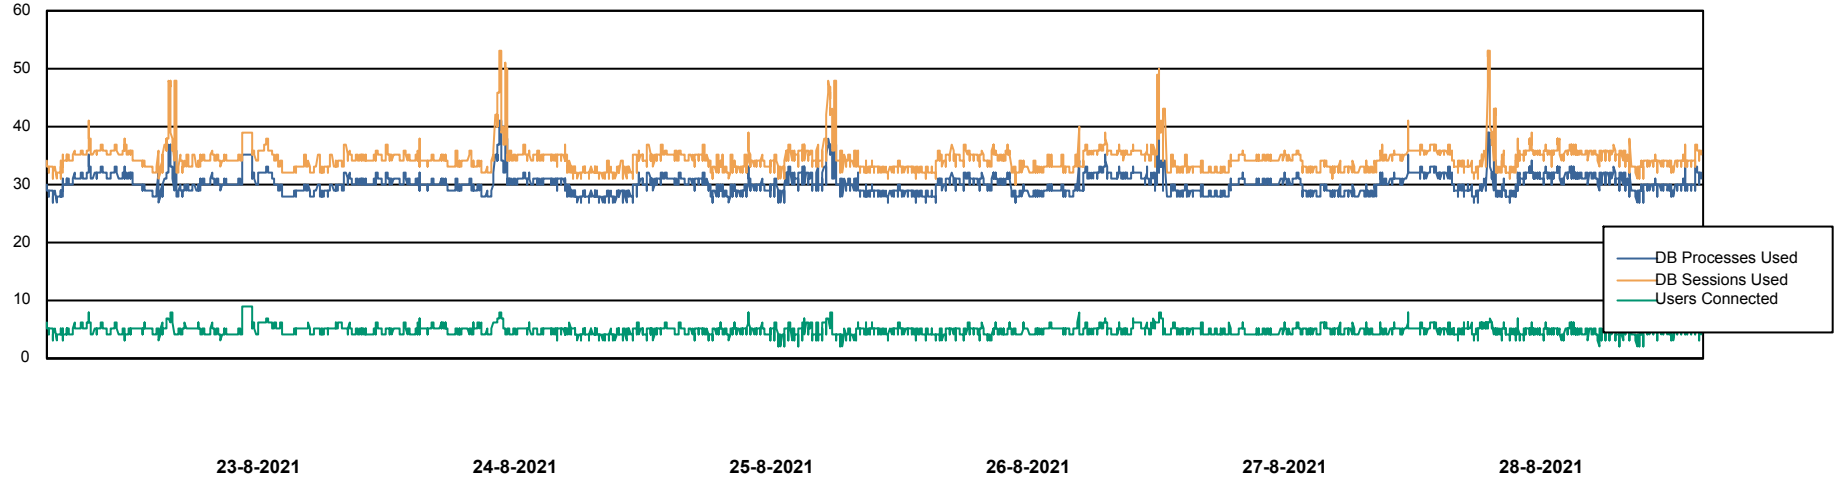

Weekly SLA Customer Report

Customer SPO_Production Silver
 Database ID 57

Harddisk Usage SPO_PRD_ORACLE_BI1

	Free disk space on c: (%)	Total disk space on c: (Gb)	Free disk space on d: (%)	Total disk space on d: (Gb)	Free disk space on e: (%)	Total disk space on e: (Gb)	Free disk space on f: (%)	Total disk space on f: (Gb)
28-8-2021	16	80	31	200	100	100	100	50
27-8-2021	16	80	31	200	100	100	100	50
26-8-2021	16	80	31	200	100	100	100	50
25-8-2021	16	80	31	200	100	100	100	50
24-8-2021	16	80	31	200	100	100	100	50
23-8-2021	16	80	31	200	100	100	100	50
22-8-2021	16	80	31	200	100	100	100	50

Weekly SLA Customer Report

Customer SPO_Production Silver
Database ID 57

Database Performance SPODB_BI

DB Processes Max 500
DB Sessions Max 772

Weekly SLA Customer Report

Customer SPO_Production Silver
Database ID 57