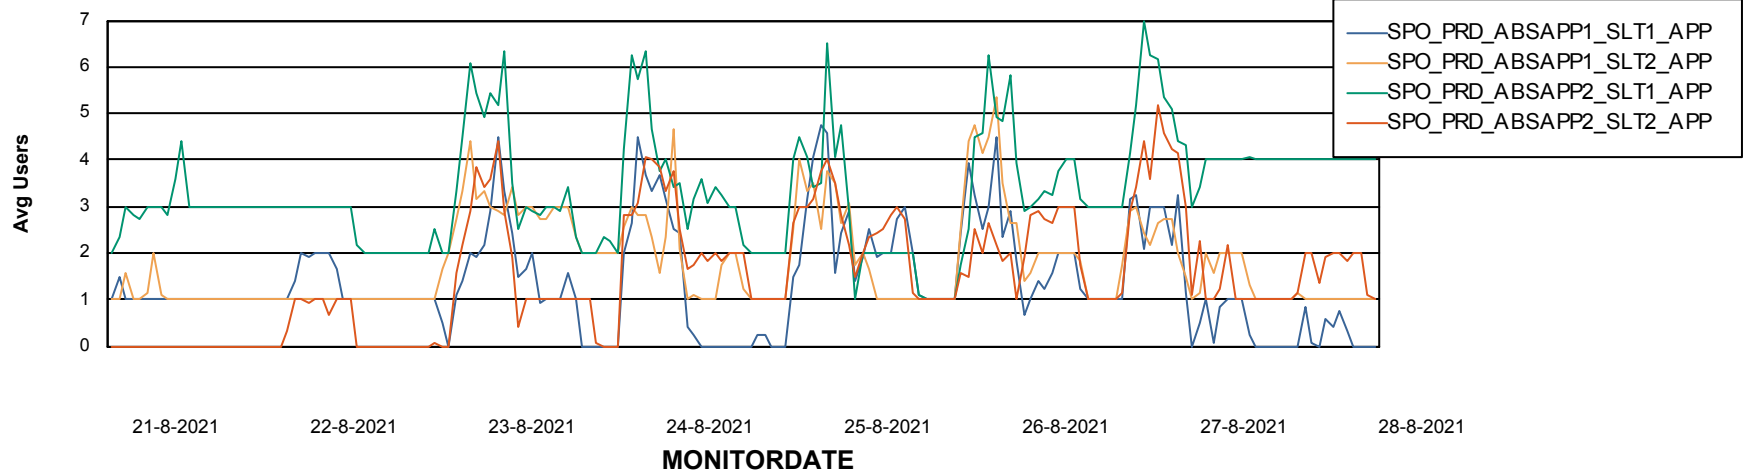

Avg users per day per ABS server