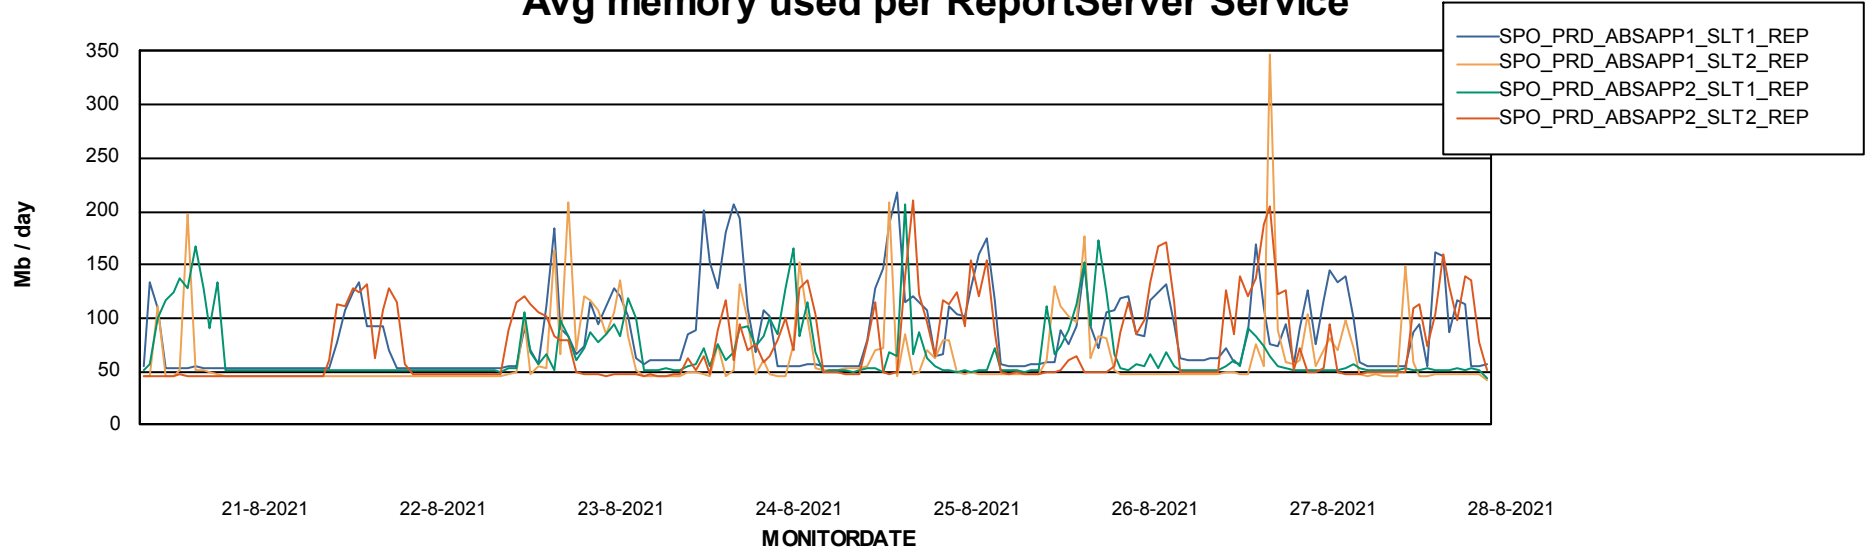

Avg users per day per ABS server

Weekly SLA Customer Report

Customer SPO_Production Silver
Database ID 57

ABSSolute Application ReportServer Services

Avg memory used per ReportServer Service

Weekly SLA Customer Report