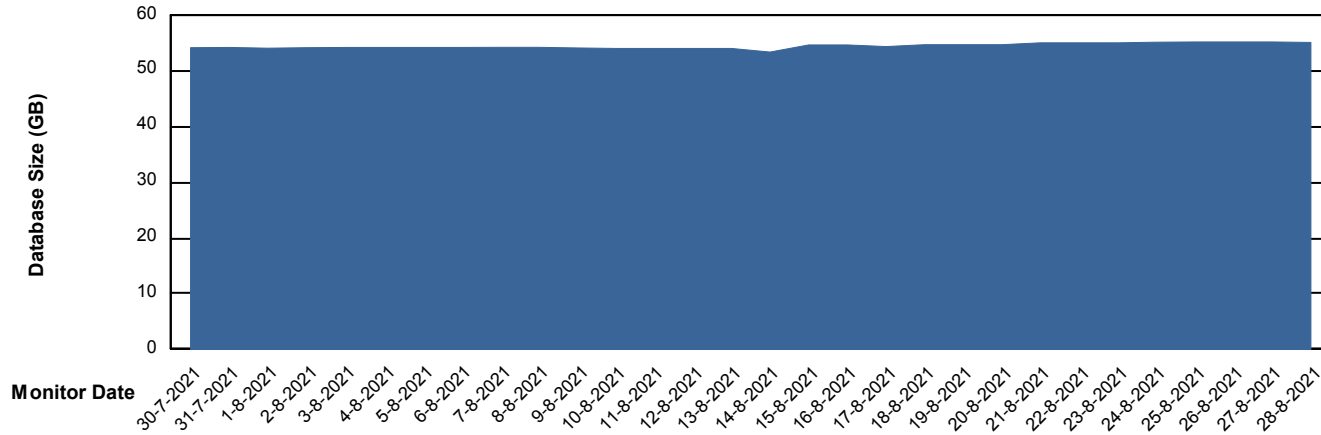

Database Performance SPODB_Production

DB Processes Max 300
DB Sessions Max 472

Weekly SLA Customer Report

Customer SPO_Production Silver
Database ID 57

Database Performance SPODB_Standby

DB Processes Max 300
DB Sessions Max 472

Weekly SLA Customer Report

Customer SPO_Production Silver
Database ID 57

DATABASE SIZE SPODB_BI

Database growth over last month

DATABASE SIZE SPODB_Production

Database growth over last month

Weekly SLA Customer Report