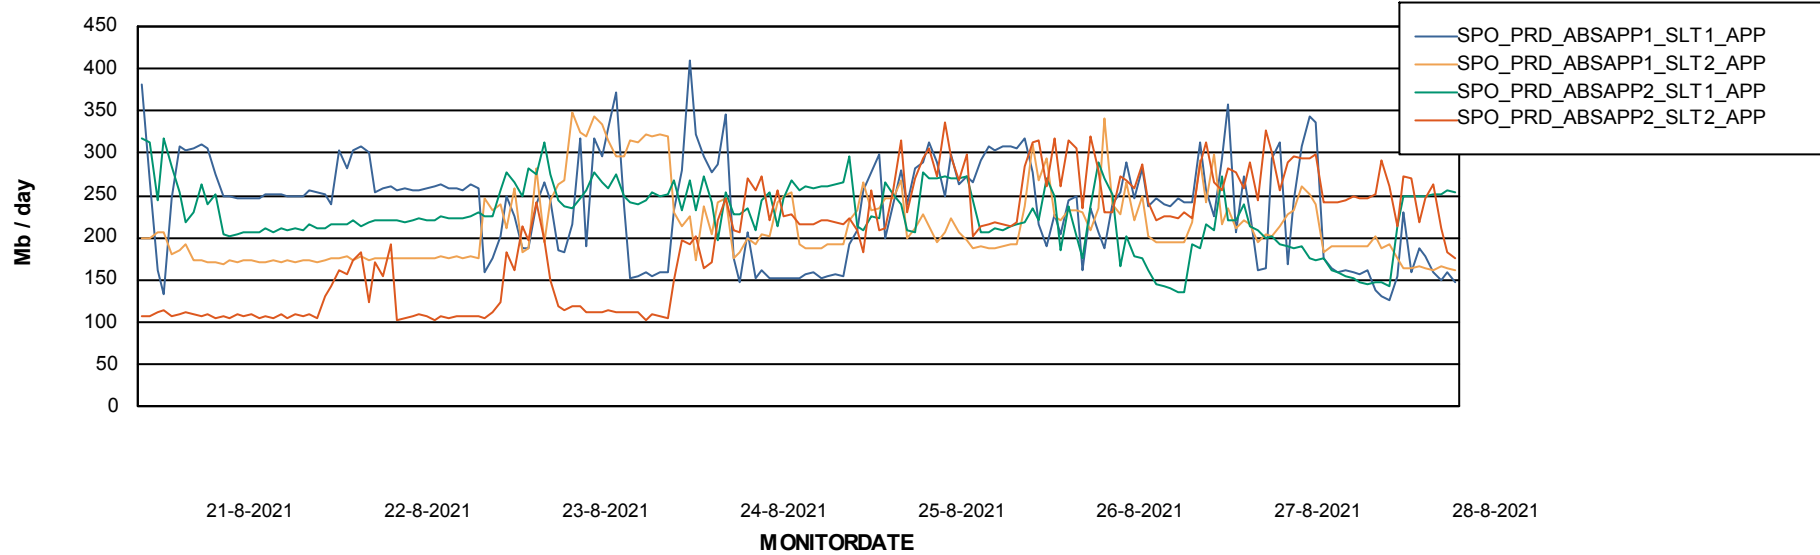

Standby Database Health SPO_Production Silver

Recovery lag for last 7 days

Weekly SLA Customer Report

Customer SPO_Production Silver
Database ID 57

ABSSolute Application Server Services

Avg memory used per ABS Server Service