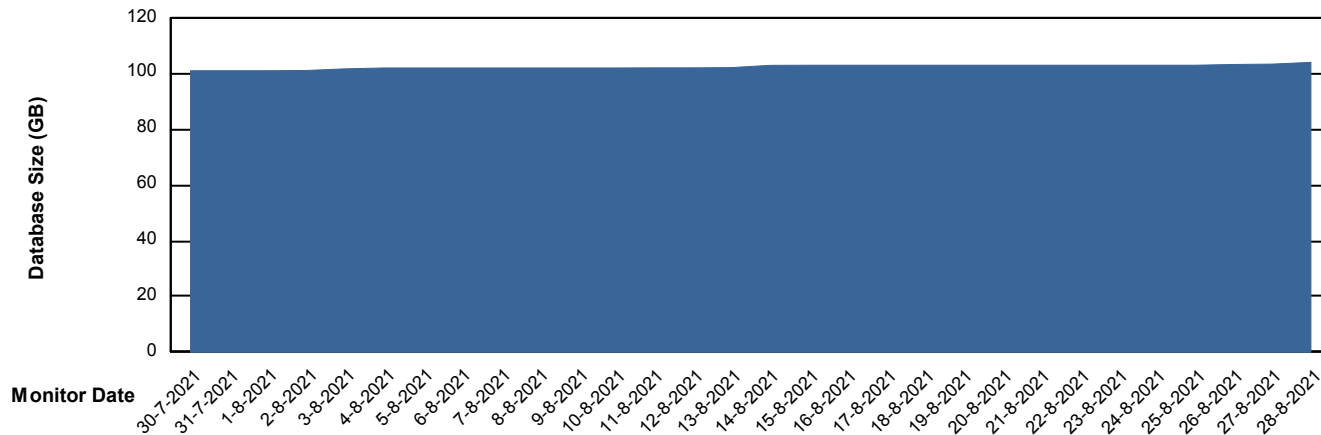

Weekly SLA Customer Report

Customer SPO_Production Silver
Database ID 57

DATABASE SIZE SPODB_BI

Database growth over last month

DATABASE SIZE SPODB_Production

Database growth over last month

Weekly SLA Customer Report

Customer SPO_Production Silver
 Database ID 57

Database Tablespace SPODB_BI

Date	Tablespace Name	Filesize (Gb)	Usedsize (Gb)	Percentage free
28-8-2021	ABSDATA	28	23	18
	INDX	39	30	23
27-8-2021	ABSDATA	28	23	18
	INDX	39	30	23
26-8-2021	ABSDATA	28	23	18
	INDX	39	30	23
25-8-2021	ABSDATA	28	23	18
	INDX	39	30	23
24-8-2021	ABSDATA	28	23	18
	INDX	39	30	23
23-8-2021	ABSDATA	28	23	18
	INDX	39	30	23
22-8-2021	ABSDATA	28	23	18
	INDX	39	30	23