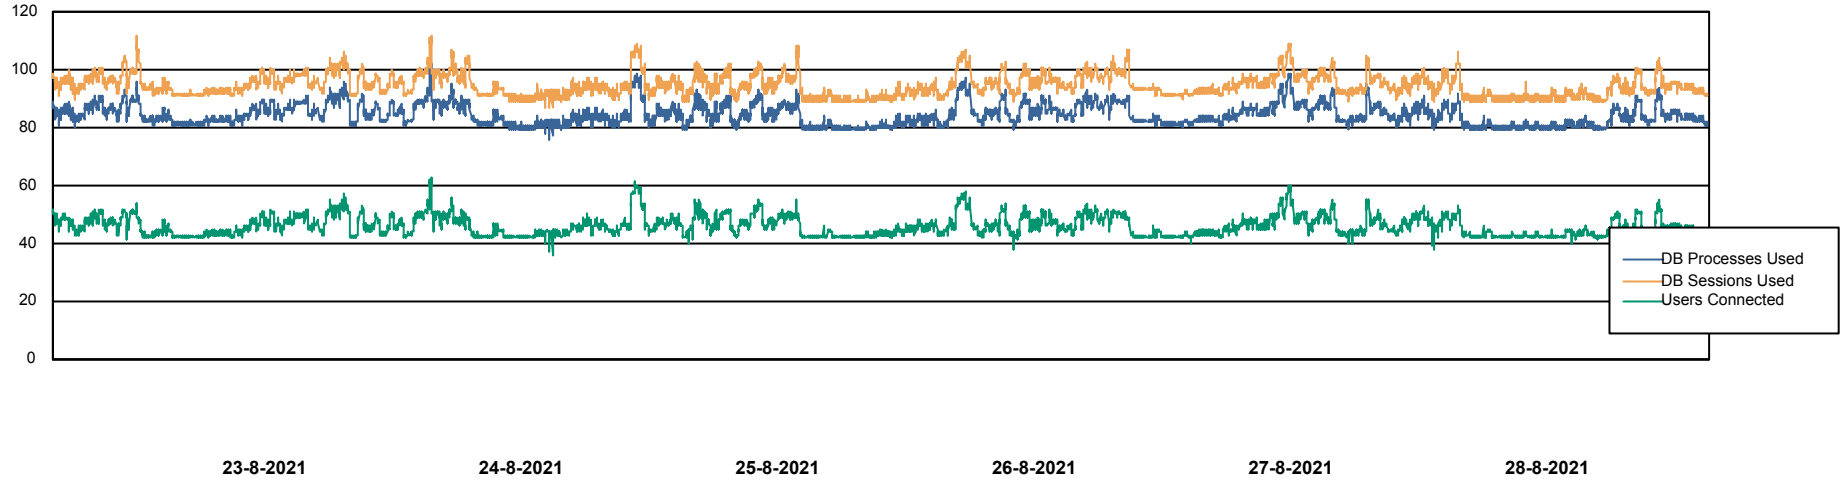

Weekly SLA Customer Report

Customer SPO_Production Silver
Database ID 57

Database Performance SPODB_BI

DB Processes Max 500
DB Sessions Max 772

Weekly SLA Customer Report

Customer SPO_Production Silver
Database ID 57

Database Performance SPODB_Production

DB Processes Max 300
DB Sessions Max 472

Weekly SLA Customer Report

Customer SPO_Production Silver
Database ID 57

Database Performance SPODB_Standby

DB Processes Max 300
DB Sessions Max 472