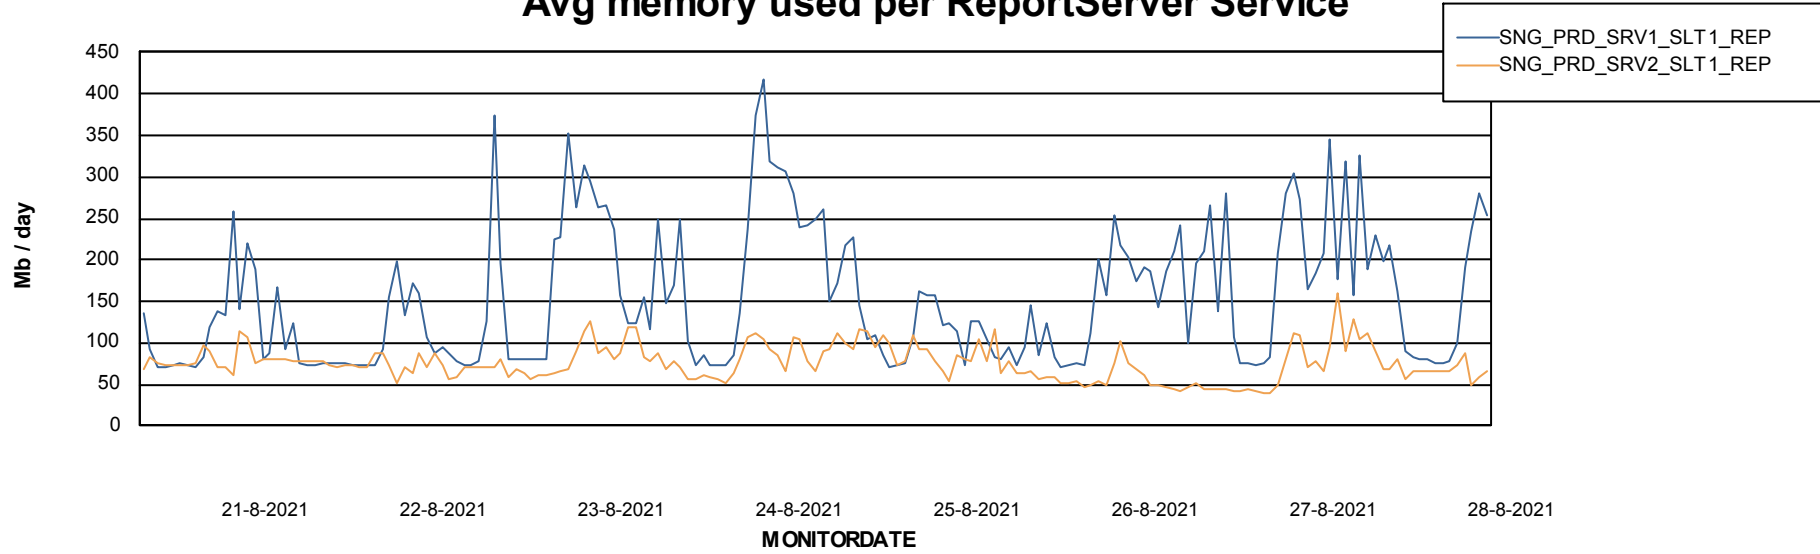

ABSSolute Application ReportServer Services

Avg memory used per ReportServer Service