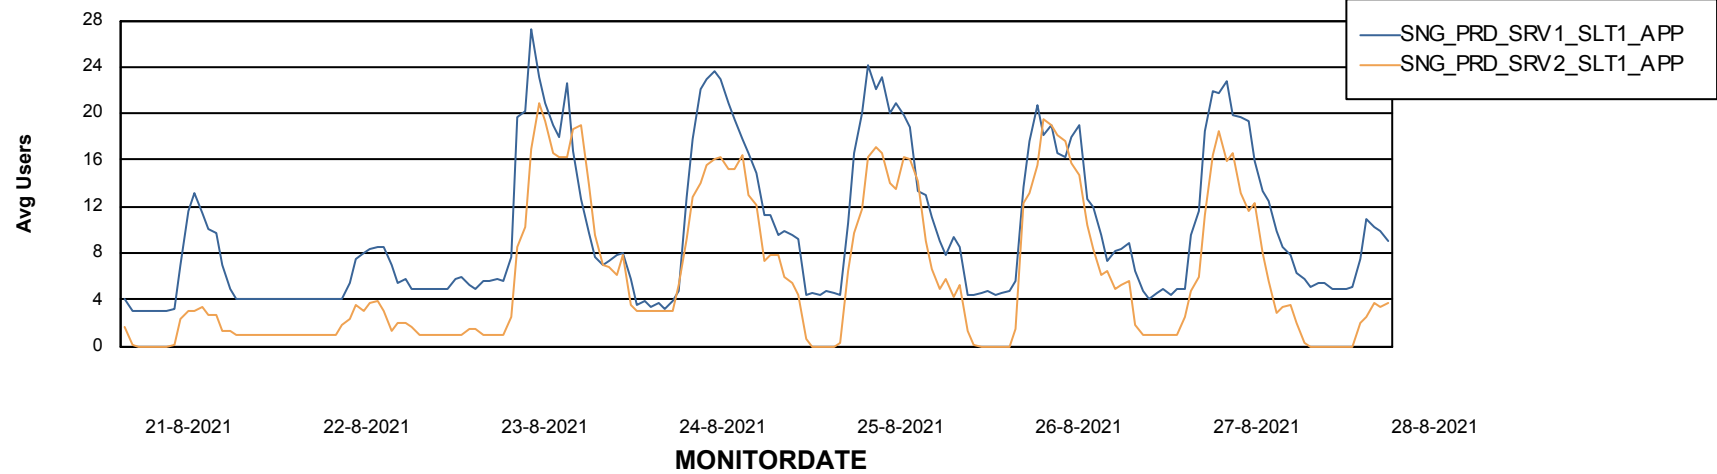

Weekly SLA Customer Report

Customer SNG_Production
Database ID 70

ABSSolute Application Server Services

Avg memory used per ABS Server Service

Avg users per day per ABS server

Weekly SLA Customer Report

Customer SNG_Production
Database ID 70