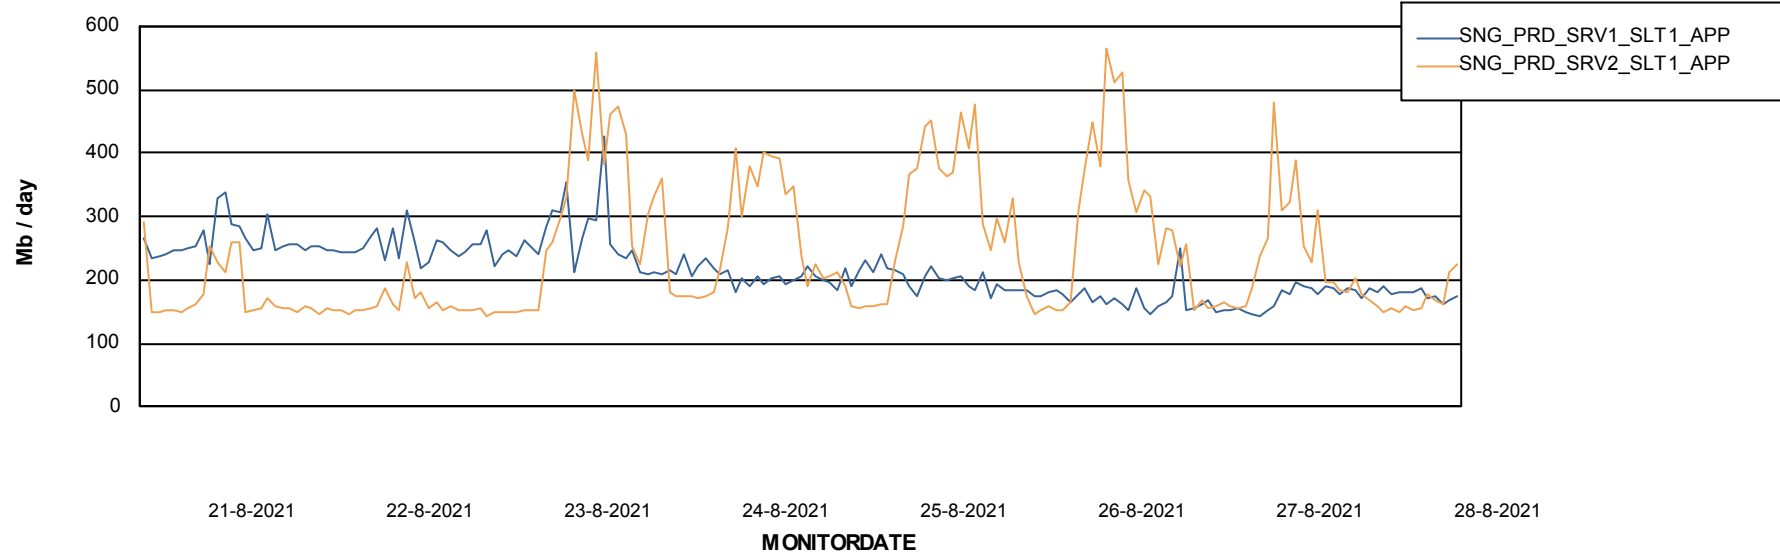

Weekly SLA Customer Report

Customer SNG_Production
Database ID 70

Database Performance SNGDB_Production

DB Processes Max 800
DB Sessions Max 1,224

Weekly SLA Customer Report

Customer SNG_Production
 Database ID 70

DATABASE SIZE SNGDB_Production

Database growth over last month

Database Tablespace SNGDB_Production

Date	Tablespace Name	Filesize (Gb)	Usedsize (Gb)	Percentage free
28-8-2021	ABSDATA	36	29	19
	INDX	99	74	25
27-8-2021	ABSDATA	36	29	19
	INDX	99	74	25
26-8-2021	ABSDATA	36	29	19
	INDX	99	74	25
25-8-2021	ABSDATA	36	29	19
	INDX	99	74	25
24-8-2021	ABSDATA	36	29	19
	INDX	99	74	25
23-8-2021	ABSDATA	36	29	19
	INDX	99	74	25
22-8-2021	ABSDATA	36	29	19
	INDX	99	74	25

Weekly SLA Customer Report

Customer SNG_Production
Database ID 70

ABSSolute Application Server Services

Avg memory used per ABS Server Service

Avg users per day per ABS server

Weekly SLA Customer Report

Customer SNG_Production
Database ID 70