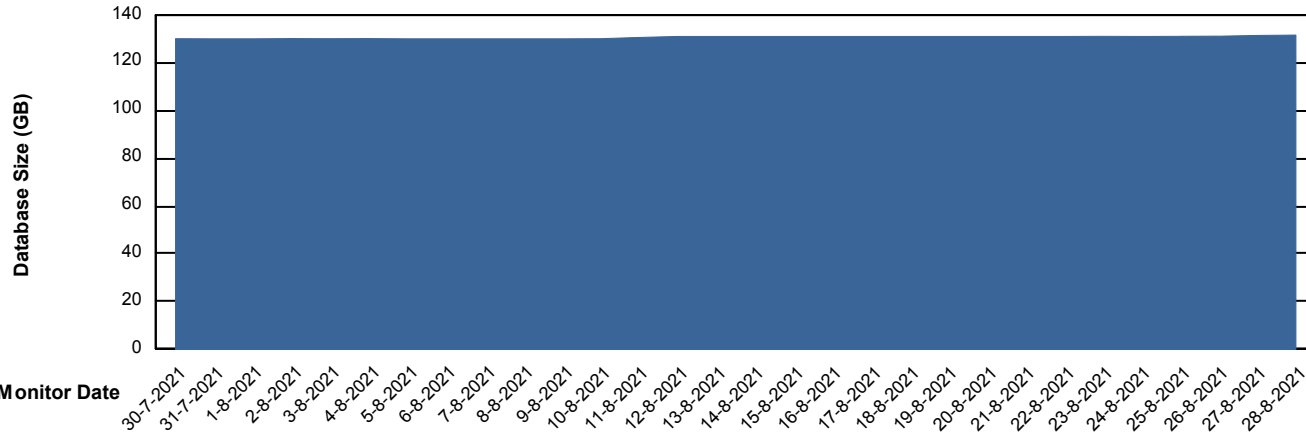

Weekly SLA Customer Report

Customer SNG_Production
Database ID 70

Database Performance SNGDB_Production

DB Processes Max 800
DB Sessions Max 1,224

Weekly SLA Customer Report

Customer SNG_Production
 Database ID 70

DATABASE SIZE SNGDB_Production

Database growth over last month

Database Tablespace SNGDB_Production

Date	Tablespace Name	Filesize (Gb)	Usedsize (Gb)	Percentage free
28-8-2021	ABSDATA	36	29	19
	INDX	99	74	25
27-8-2021	ABSDATA	36	29	19
	INDX	99	74	25
26-8-2021	ABSDATA	36	29	19
	INDX	99	74	25
25-8-2021	ABSDATA	36	29	19
	INDX	99	74	25
24-8-2021	ABSDATA	36	29	19
	INDX	99	74	25
23-8-2021	ABSDATA	36	29	19
	INDX	99	74	25
22-8-2021	ABSDATA	36	29	19
	INDX	99	74	25