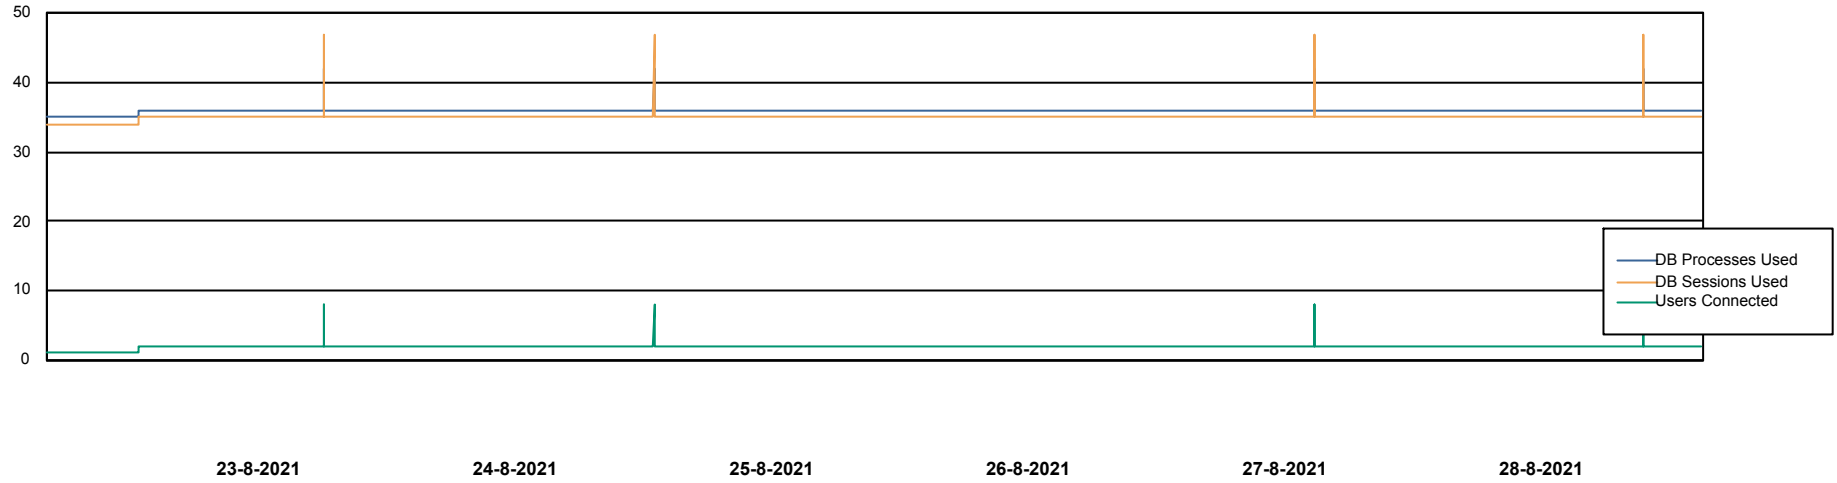

Weekly SLA Customer Report

Customer RSS Production
Database ID 52

Database Performance RSS_DB_Primary (2020)

Weekly SLA Customer Report

Customer RSS Production
Database ID 52

Database Performance RSS_DB_Standby (2020)