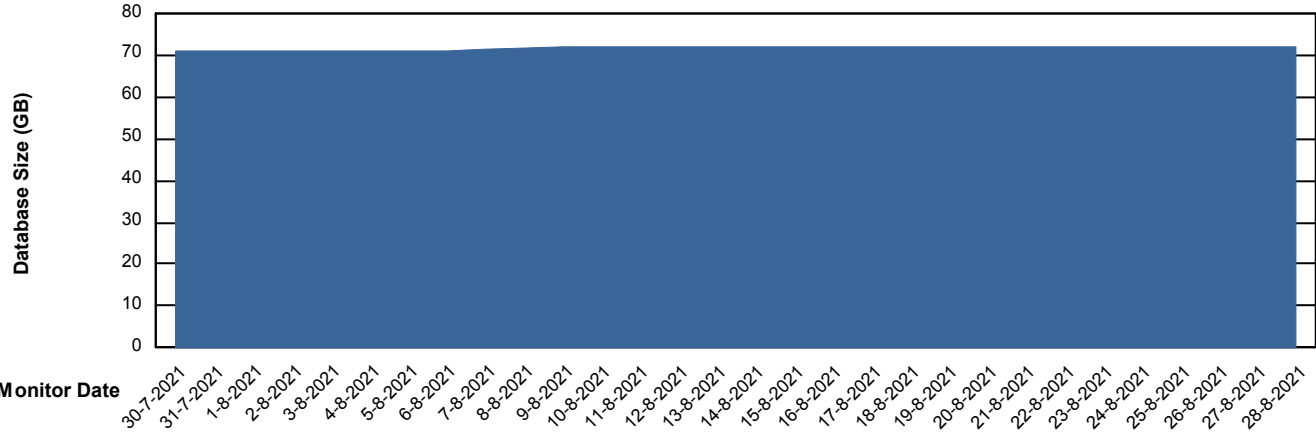

DATABASE SIZE RSS_DB_Primary (2020)

Database growth over last month

Database Tablespace RSS_DB_Primary (2020)

Date	Tablespace Name	Filesize (Gb)	Usedsize (Gb)	Percentage free
28-8-2021	ABSDATA	42	34	19
	INDX	46	37	20
27-8-2021	ABSDATA	42	34	19
	INDX	46	37	20
26-8-2021	ABSDATA	42	34	19
	INDX	46	37	20
25-8-2021	ABSDATA	42	34	19
	INDX	46	37	20
24-8-2021	ABSDATA	42	34	19
	INDX	46	37	20
23-8-2021	ABSDATA	42	34	19
	INDX	46	37	20
22-8-2021	ABSDATA	42	34	19
	INDX	46	37	20