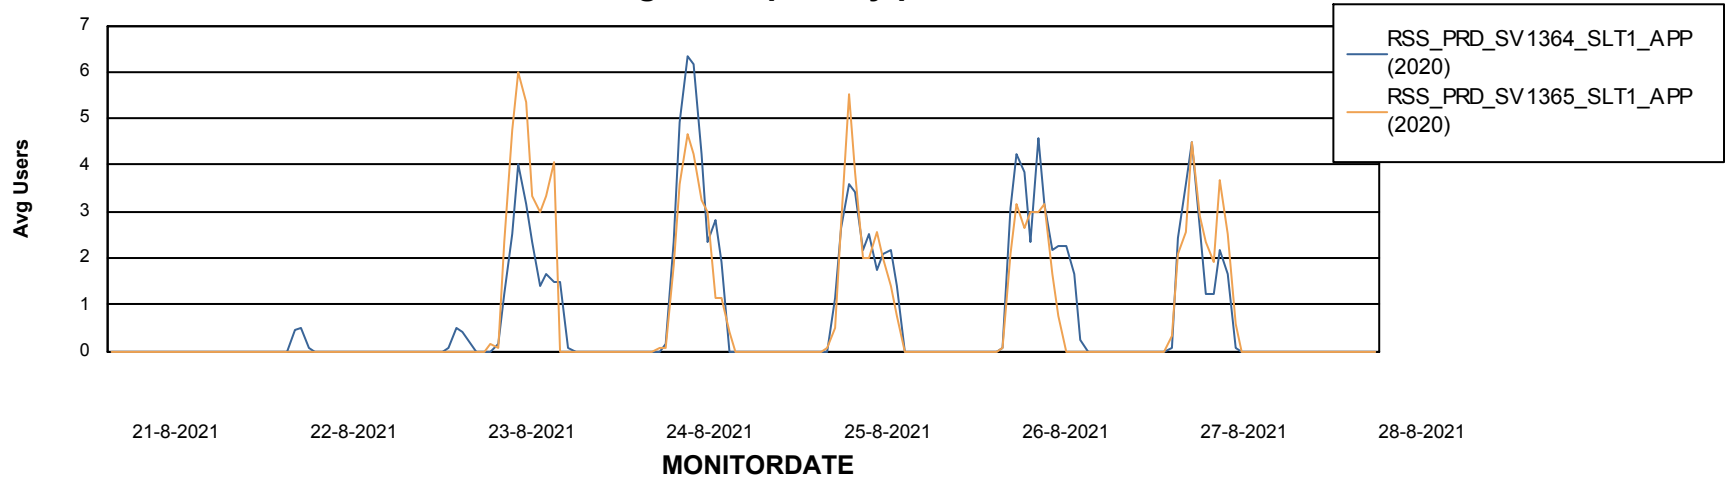

Weekly SLA Customer Report

Customer RSS Production
Database ID 52

ABSSolute Application Server Services

Avg memory used per ABS Server Service

Avg users per day per ABS server

Weekly SLA Customer Report

Customer RSS Production
Database ID 52