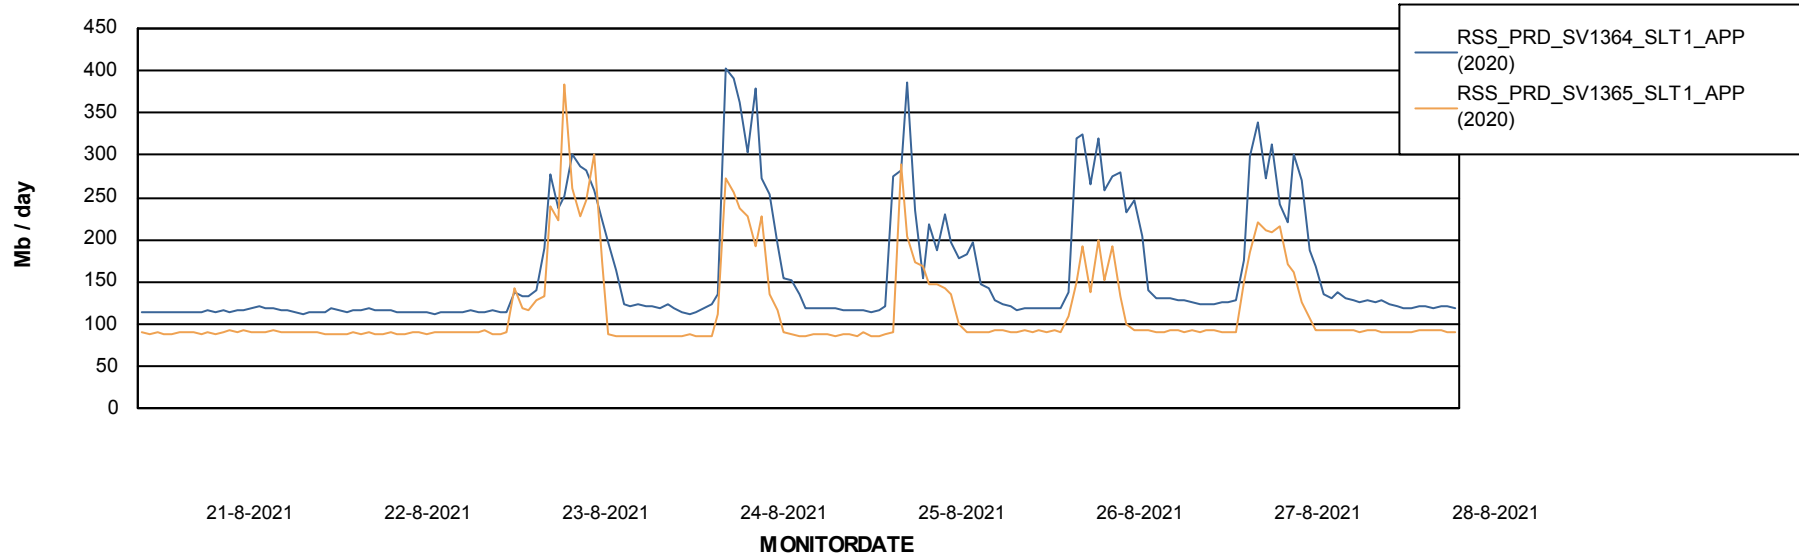

Weekly SLA Customer Report

Customer RSS Production
 Database ID 52

DATABASE SIZE RSS_DB_Primary (2020)

Database growth over last month

Database Tablespace RSS_DB_Primary (2020)

Date	Tablespace Name	Filesize (Gb)	Usedsize (Gb)	Percentage free
28-8-2021	ABSDATA	42	34	19
	INDX	46	37	20
27-8-2021	ABSDATA	42	34	19
	INDX	46	37	20
26-8-2021	ABSDATA	42	34	19
	INDX	46	37	20
25-8-2021	ABSDATA	42	34	19
	INDX	46	37	20
24-8-2021	ABSDATA	42	34	19
	INDX	46	37	20
23-8-2021	ABSDATA	42	34	19
	INDX	46	37	20
22-8-2021	ABSDATA	42	34	19
	INDX	46	37	20

Weekly SLA Customer Report

Customer RSS Production
Database ID 52

ABSSolute Application Server Services

Avg memory used per ABS Server Service

Avg users per day per ABS server

Weekly SLA Customer Report

Customer RSS Production
Database ID 52