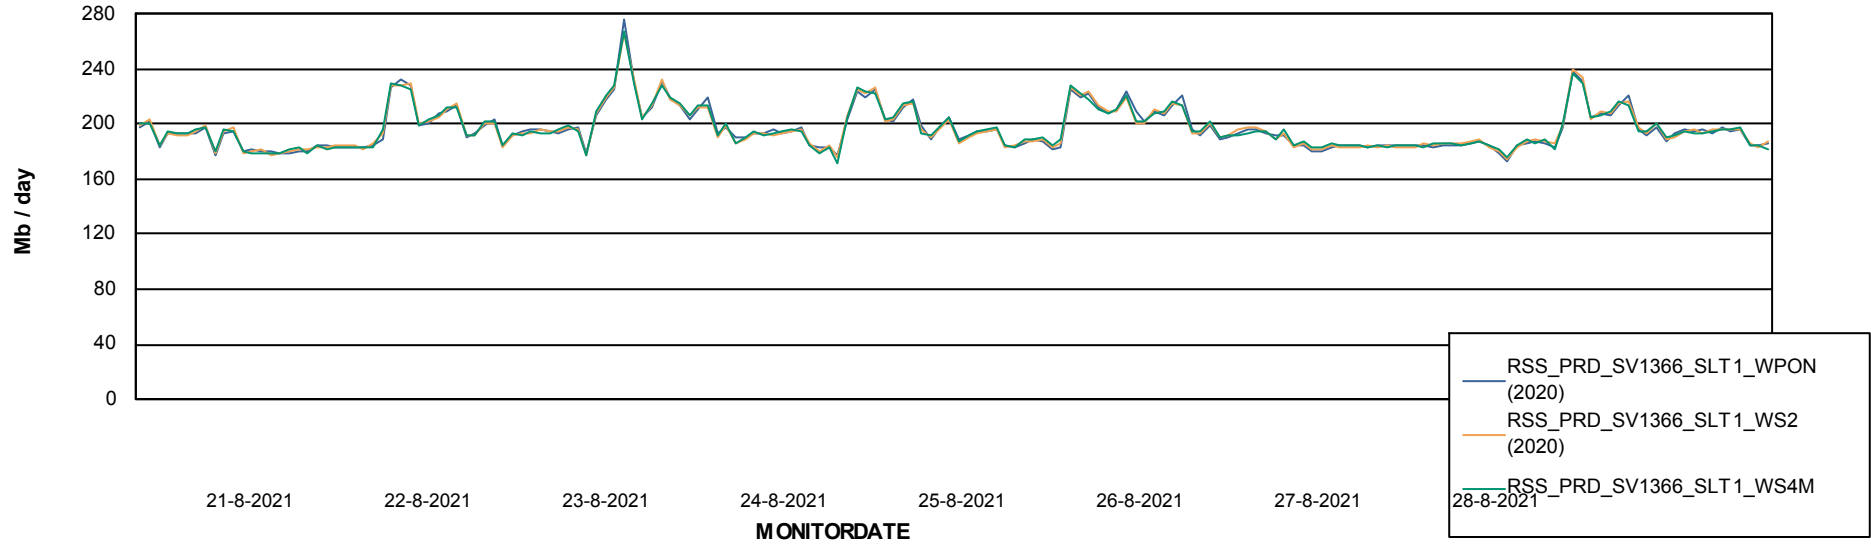

ABSSolute Application ReportServer Services

Avg memory used per ReportServer Service

Weekly SLA Customer Report

Customer RSS Production
Database ID 52

ABSSolute Web Component Services

Avg memory used per ABS Web component