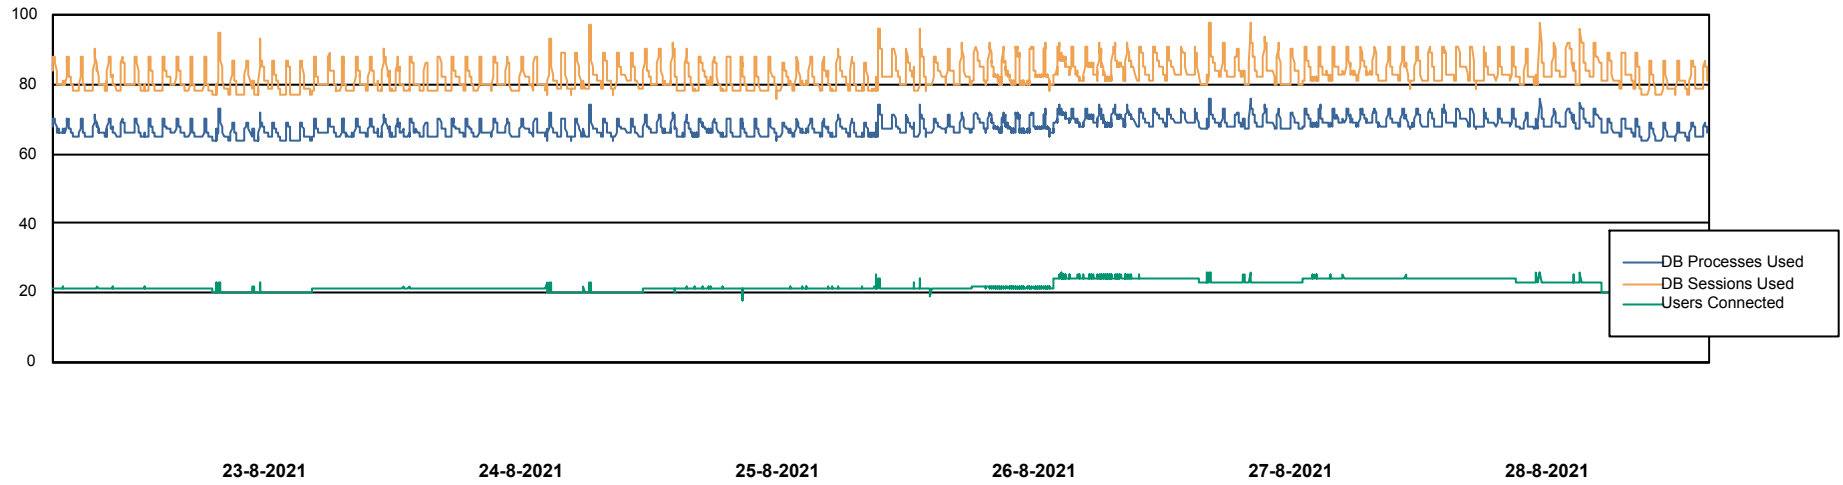

Database Performance RSS_DB_Primary (2020)