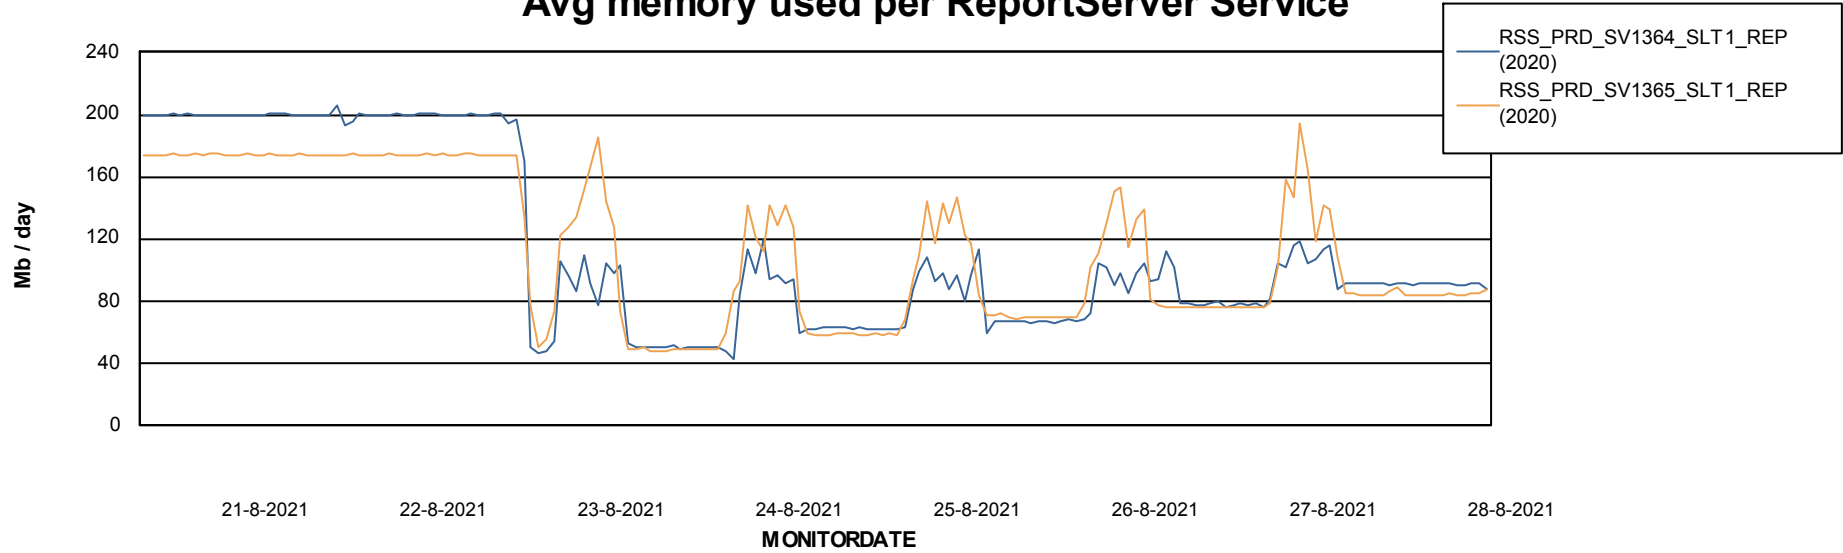

ABSSolute Application ReportServer Services

Avg memory used per ReportServer Service