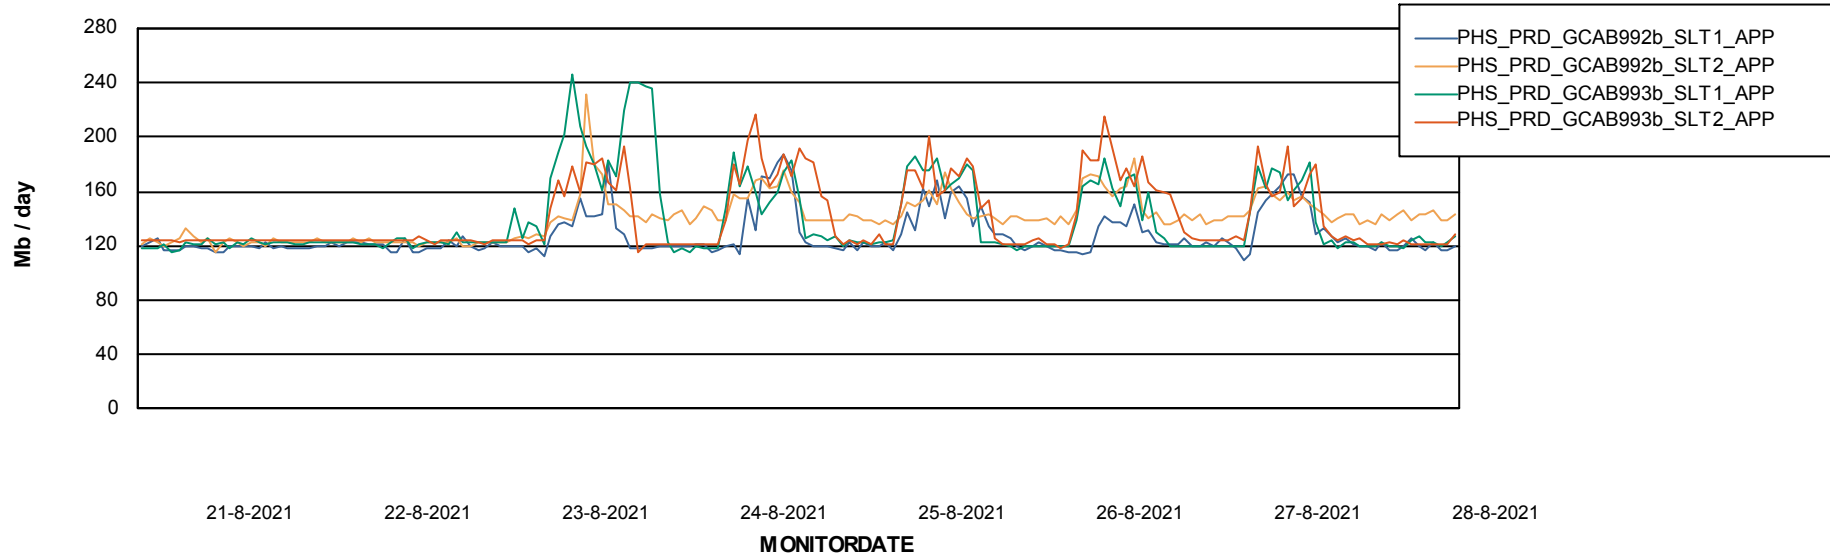

ABSSolute Application Server Services

Avg memory used per ABS Server Service