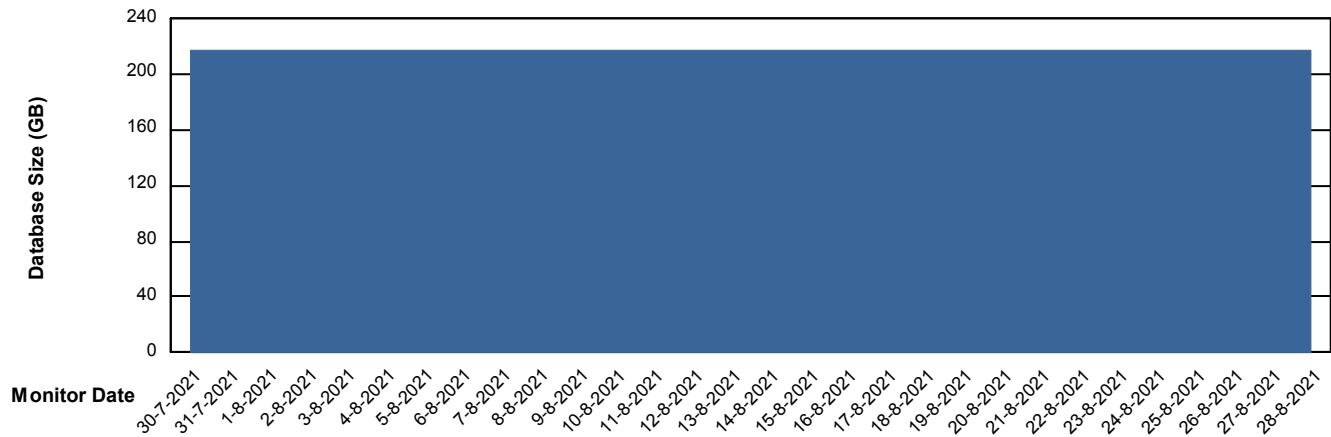

DB Processes Max 1,000

Weekly SLA Customer Report

Customer PHS_Production
Database ID 47

DATABASE SIZE PHSDB_Production

Database growth over last month

DATABASE SIZE PHSDB_Test

Database growth over last month