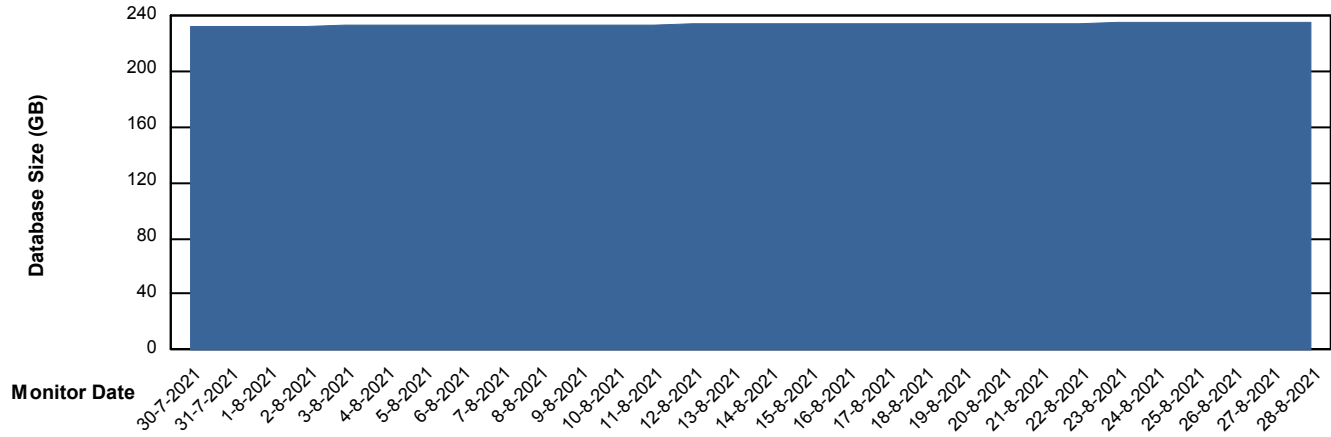

DB Processes Max 1,000

Weekly SLA Customer Report

Customer PHS_Production
Database ID 47

DATABASE SIZE PHSDB_Production

Database growth over last month

DATABASE SIZE PHSDB_Test

Database growth over last month