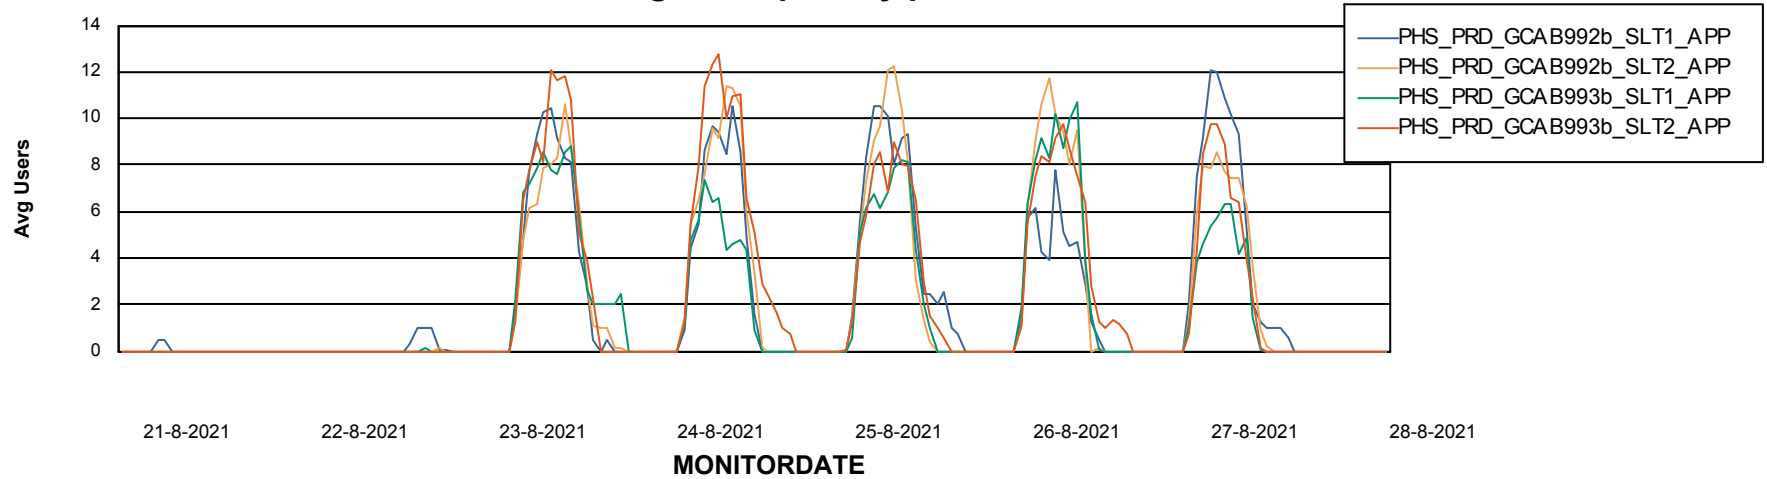

Weekly SLA Customer Report

Customer PHS_Production
Database ID 47

ABSSolute Application Server Services

Avg memory used per ABS Server Service

Avg users per day per ABS server

Weekly SLA Customer Report

Customer PHS_Production
Database ID 47