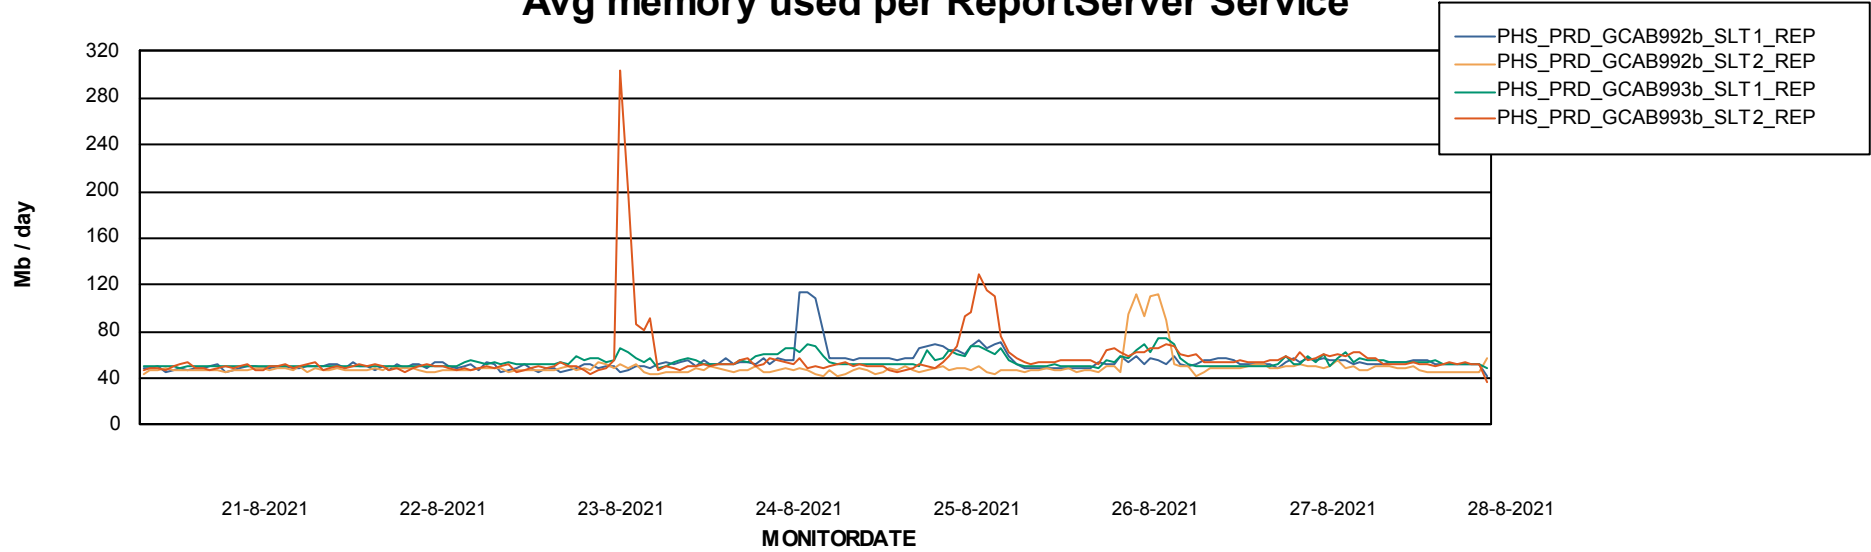

ABSSolute Application ReportServer Services

Avg memory used per ReportServer Service