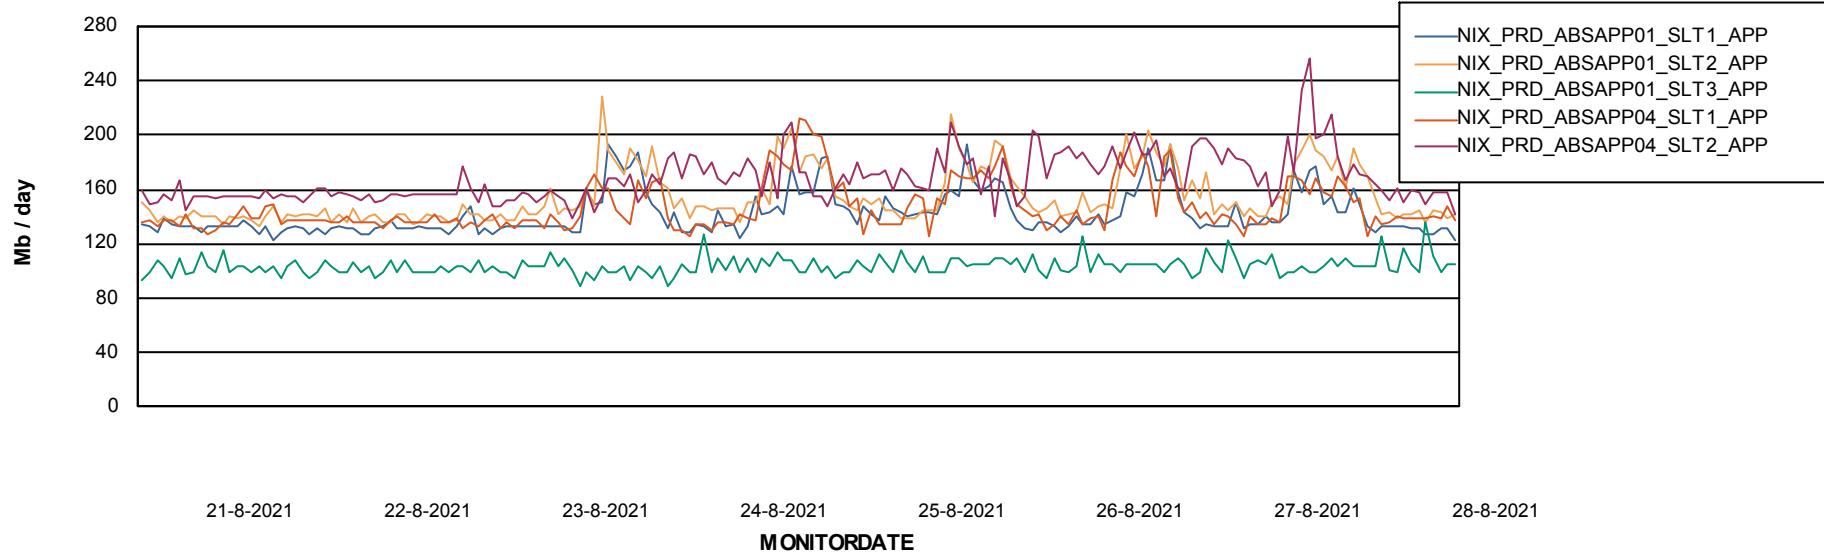

ABSSolute Application Server Services

Avg memory used per ABS Server Service