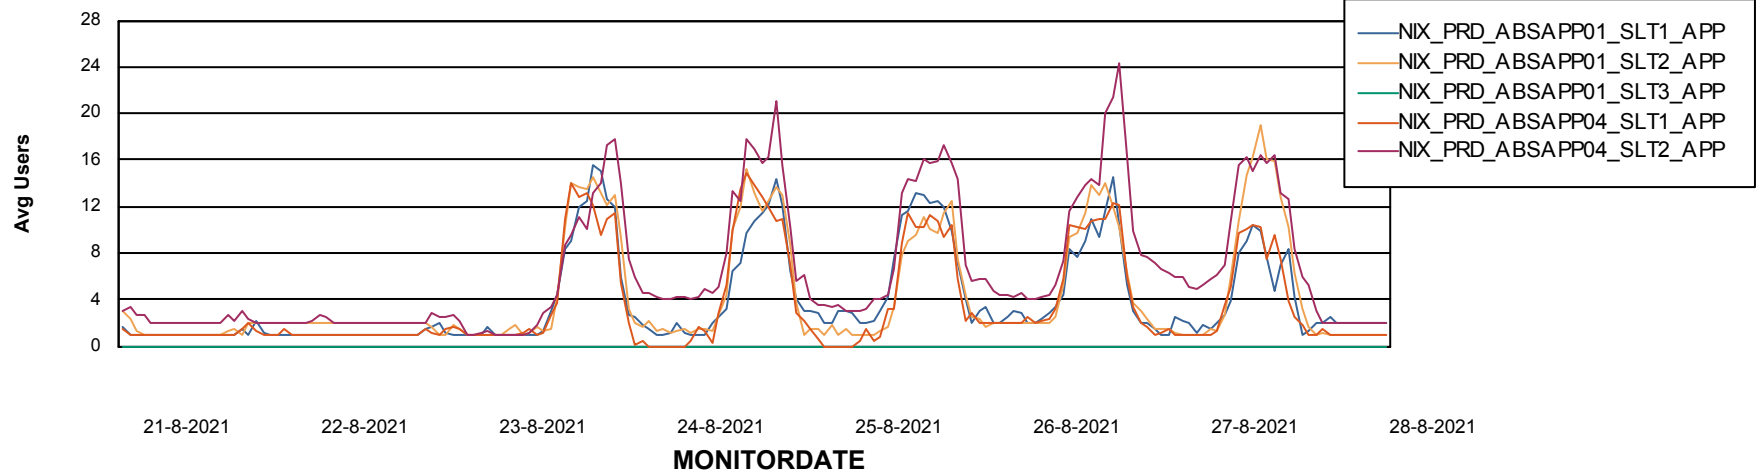

Weekly SLA Customer Report

Customer NIX_Production
Database ID 51

ABSSolute Application Server Services

Avg memory used per ABS Server Service

Avg users per day per ABS server

Weekly SLA Customer Report

Customer NIX_Production
Database ID 51