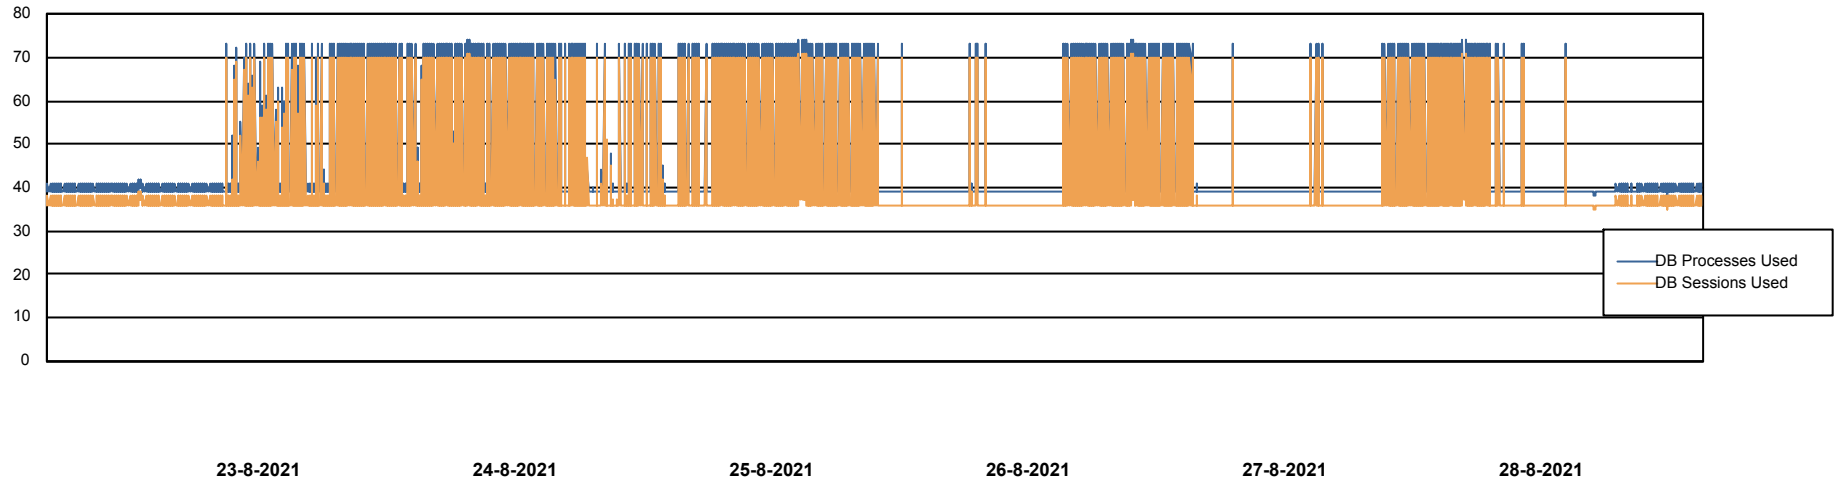

DB Processes Max 1,500

Weekly SLA Customer Report

Customer NIX_Production
Database ID 51

Database Performance NIXDB_Standby

DB Processes Max 300

Weekly SLA Customer Report

Customer NIX_Production
Database ID 51

DATABASE SIZE NIXDB_BI

Database growth over last month

DATABASE SIZE NIXDB_Production

Database growth over last month

Weekly SLA Customer Report

Customer NIX_Production
Database ID 51

Database Tablespace NIXDB_BI