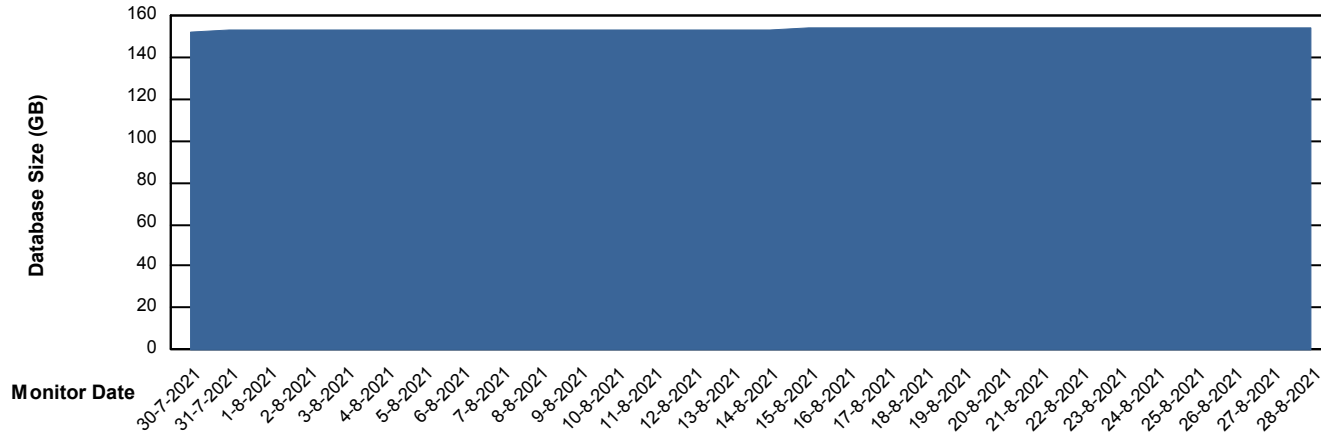

DB Processes Max 1,500

Weekly SLA Customer Report

Customer NIX_Production
Database ID 51

Database Performance NIXDB_Standby

DB Processes Max 300

Weekly SLA Customer Report

Customer NIX_Production
Database ID 51

DATABASE SIZE NIXDB_BI

Database growth over last month

DATABASE SIZE NIXDB_Production

Database growth over last month

Weekly SLA Customer Report

Customer NIX_Production
Database ID 51

Database Tablespace NIXDB_BI