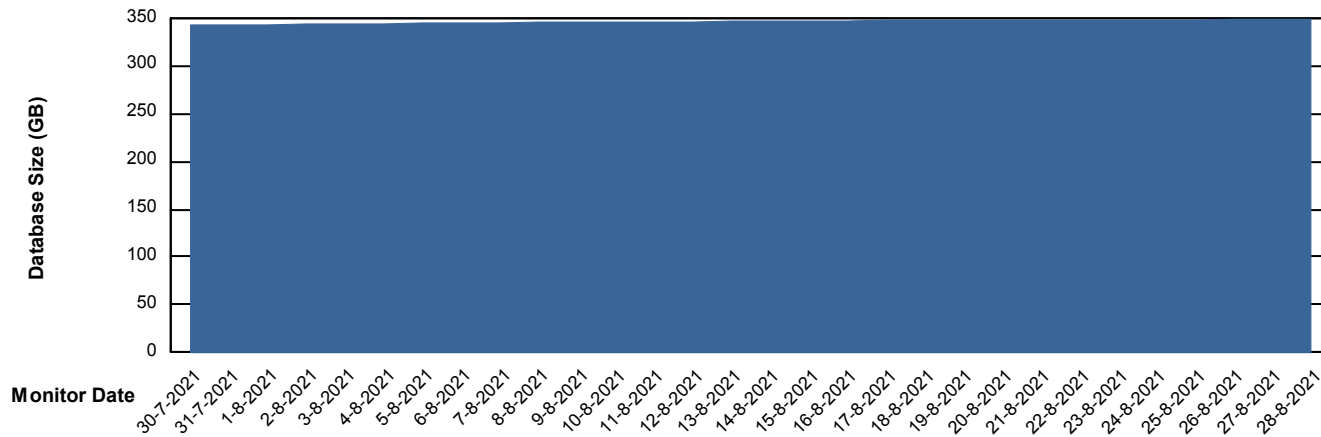

DB Processes Max 1,500

Weekly SLA Customer Report

Customer NIX_Production
Database ID 51

Database Performance NIXDB_Standby

DB Processes Max 300

Weekly SLA Customer Report

Customer NIX_Production
Database ID 51

DATABASE SIZE NIXDB_BI

Database growth over last month

DATABASE SIZE NIXDB_Production

Database growth over last month

Weekly SLA Customer Report

Customer NIX_Production
Database ID 51

Database Tablespace NIXDB_BI