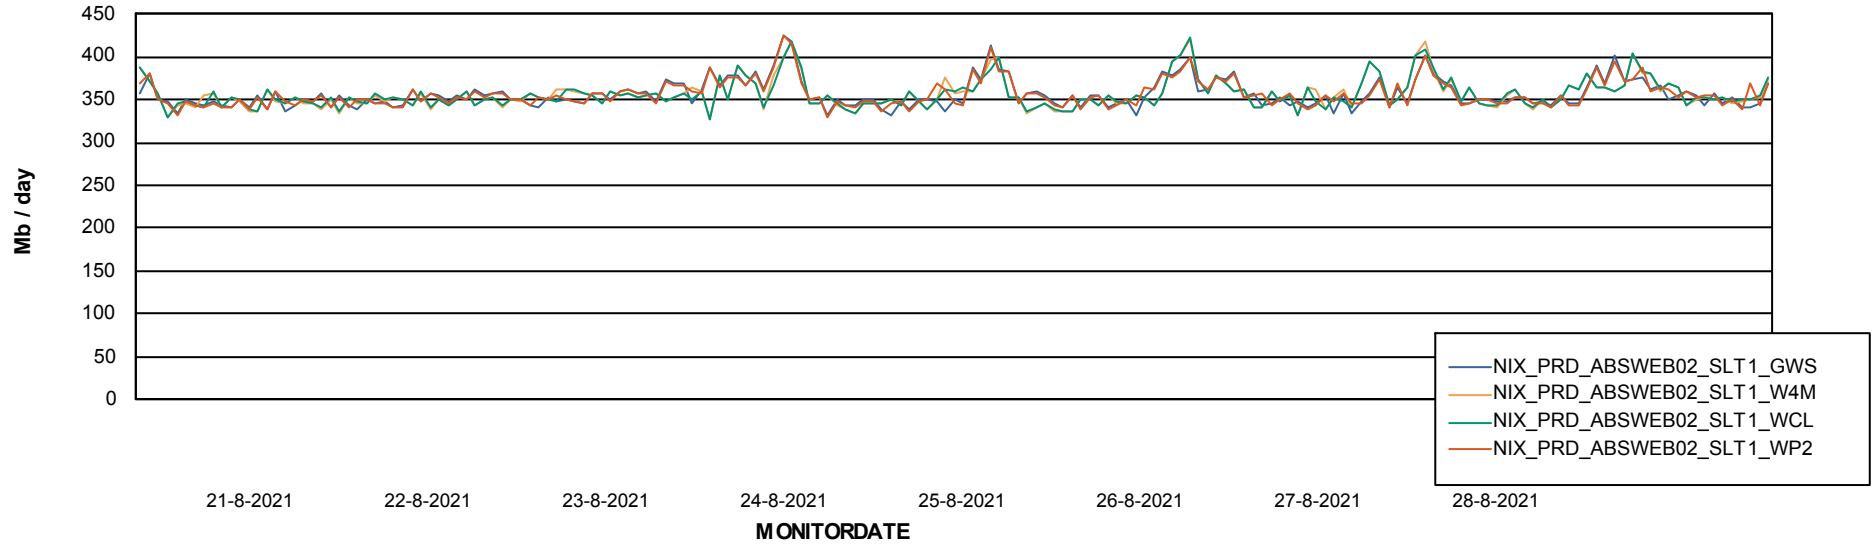

ABSSolute Application ReportServer Services

Avg memory used per ReportServer Service

Weekly SLA Customer Report

Customer NIX_Production
Database ID 51

ABSSolute Web Component Services

Avg memory used per ABS Web component