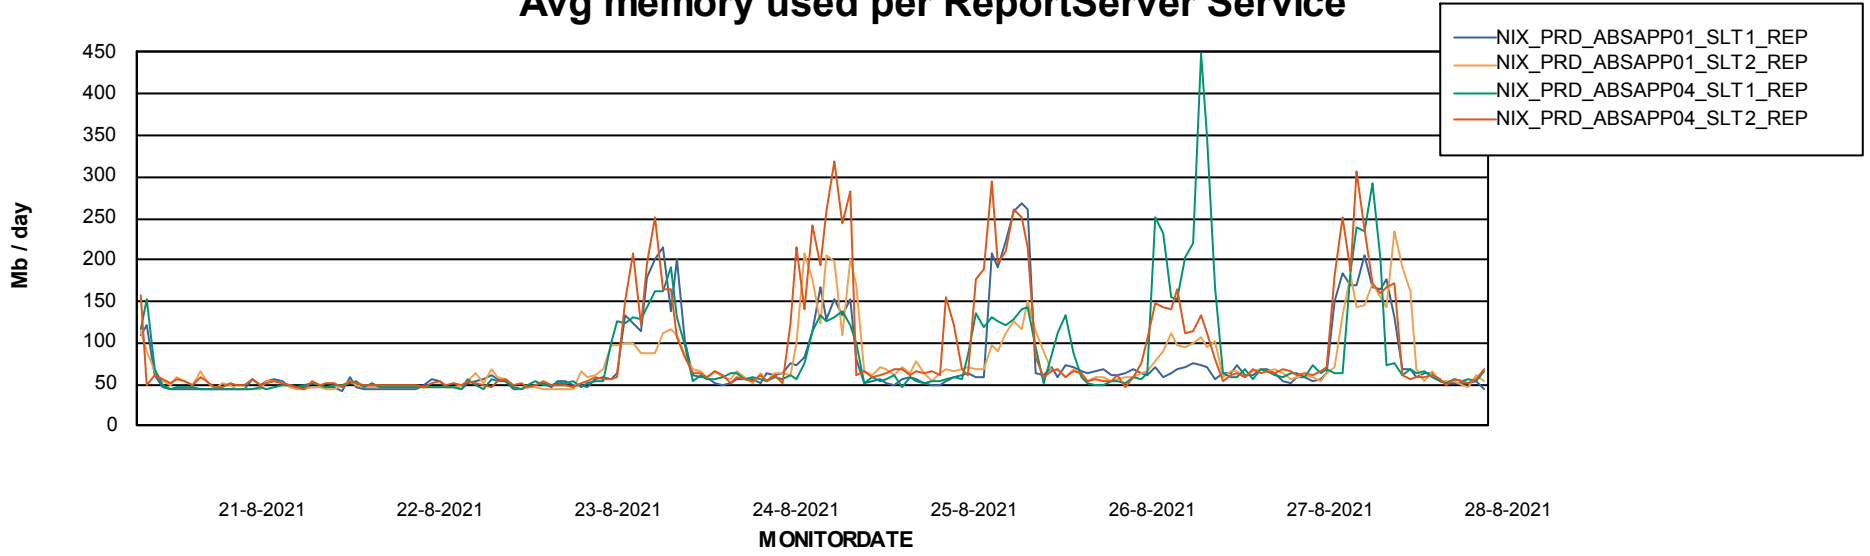

ABSSolute Application ReportServer Services

Avg memory used per ReportServer Service