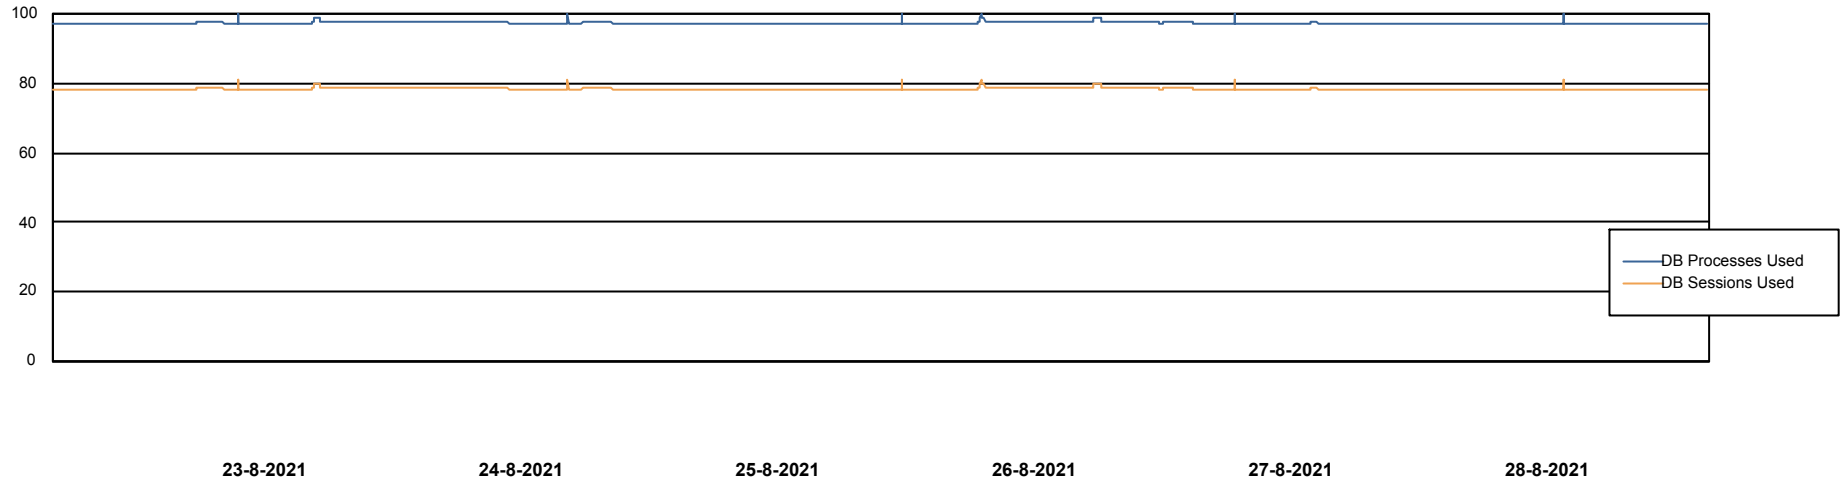

Weekly SLA Customer Report

Customer LTS(CleanLease)_Production
Database ID 126

DATABASE SIZE LTS_PROD_CLSABSBI01_BI

Database growth over last month

DATABASE SIZE LTS_PROD_CLSABSDB01_PRDB

Database growth over last month