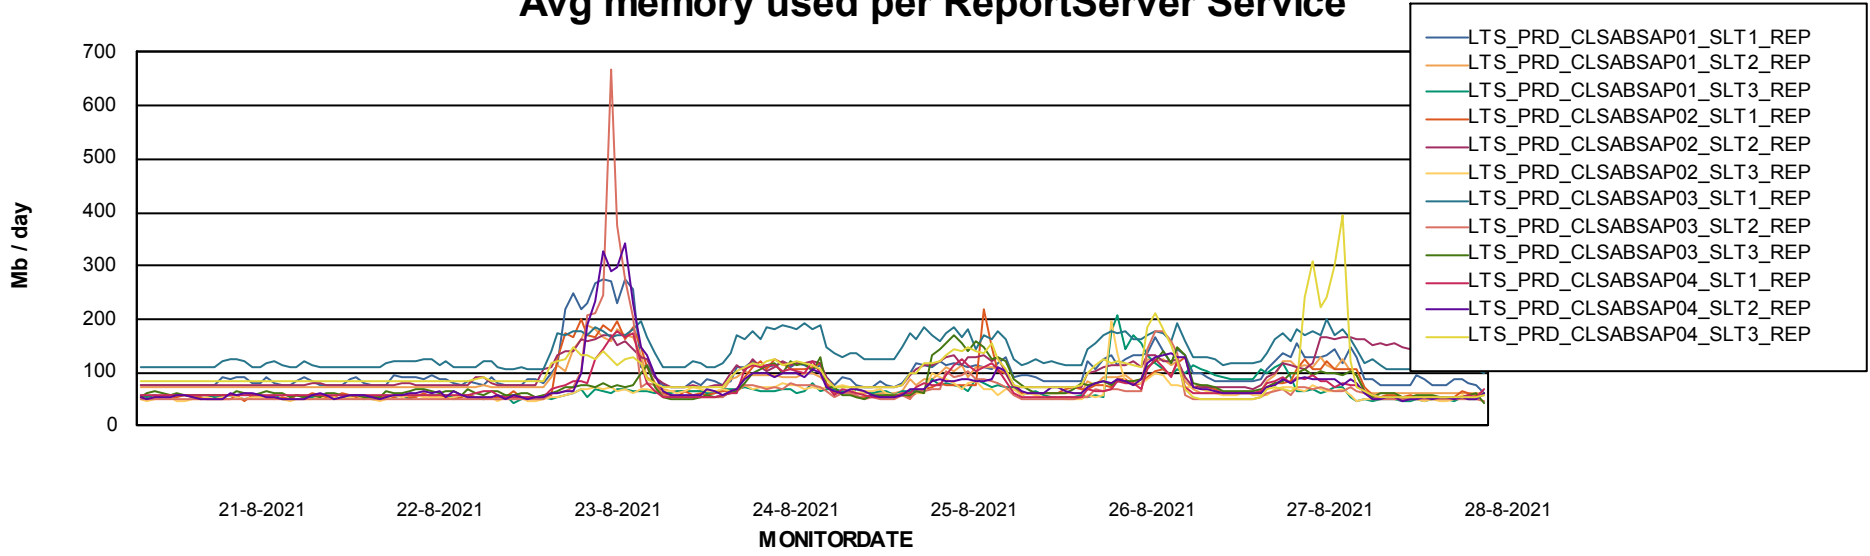

ABSSolute Application ReportServer Services

Avg memory used per ReportServer Service