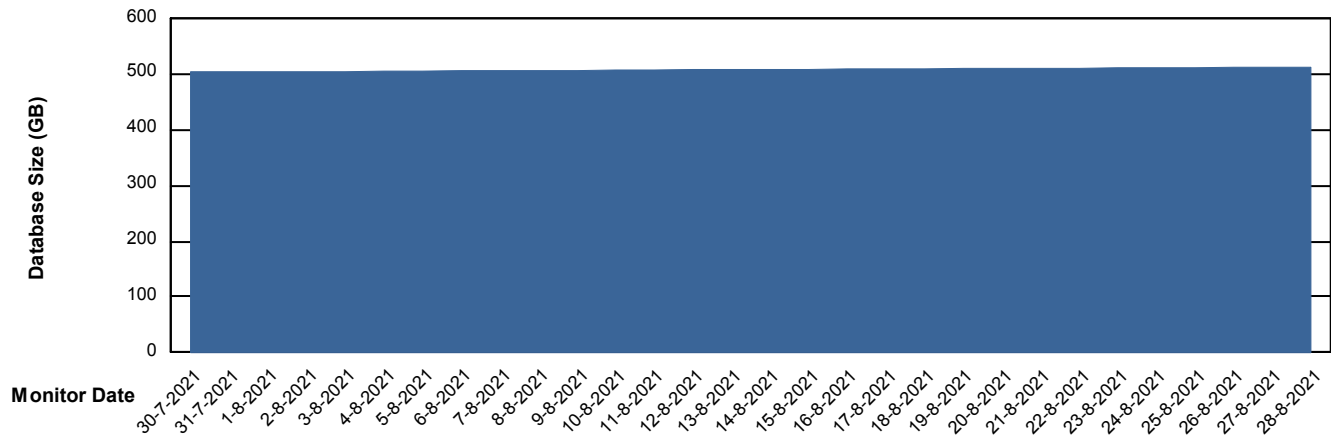

Weekly SLA Customer Report

Customer LTS(CleanLease)_Production
Database ID 126

DATABASE SIZE LTS_PROD_CLSABSBI01_BI

Database growth over last month

DATABASE SIZE LTS_PROD_CLSABSDB01_PRDB

Database growth over last month