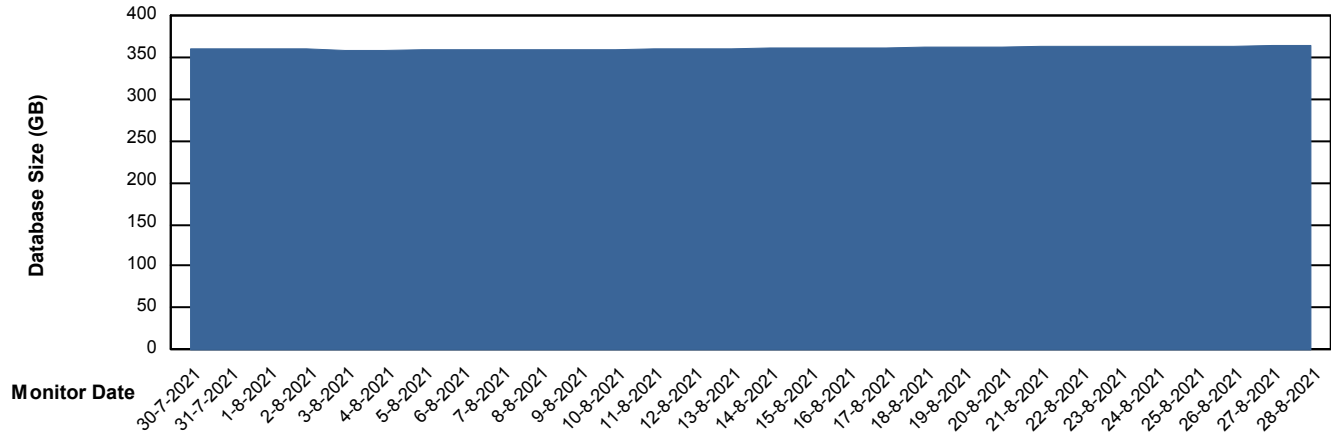

Weekly SLA Customer Report

Customer LTS(CleanLease)_Production
Database ID 126

DATABASE SIZE LTS_PROD_CLSABSBI01_BI

Database growth over last month

DATABASE SIZE LTS_PROD_CLSABSDB01_PRDB

Database growth over last month