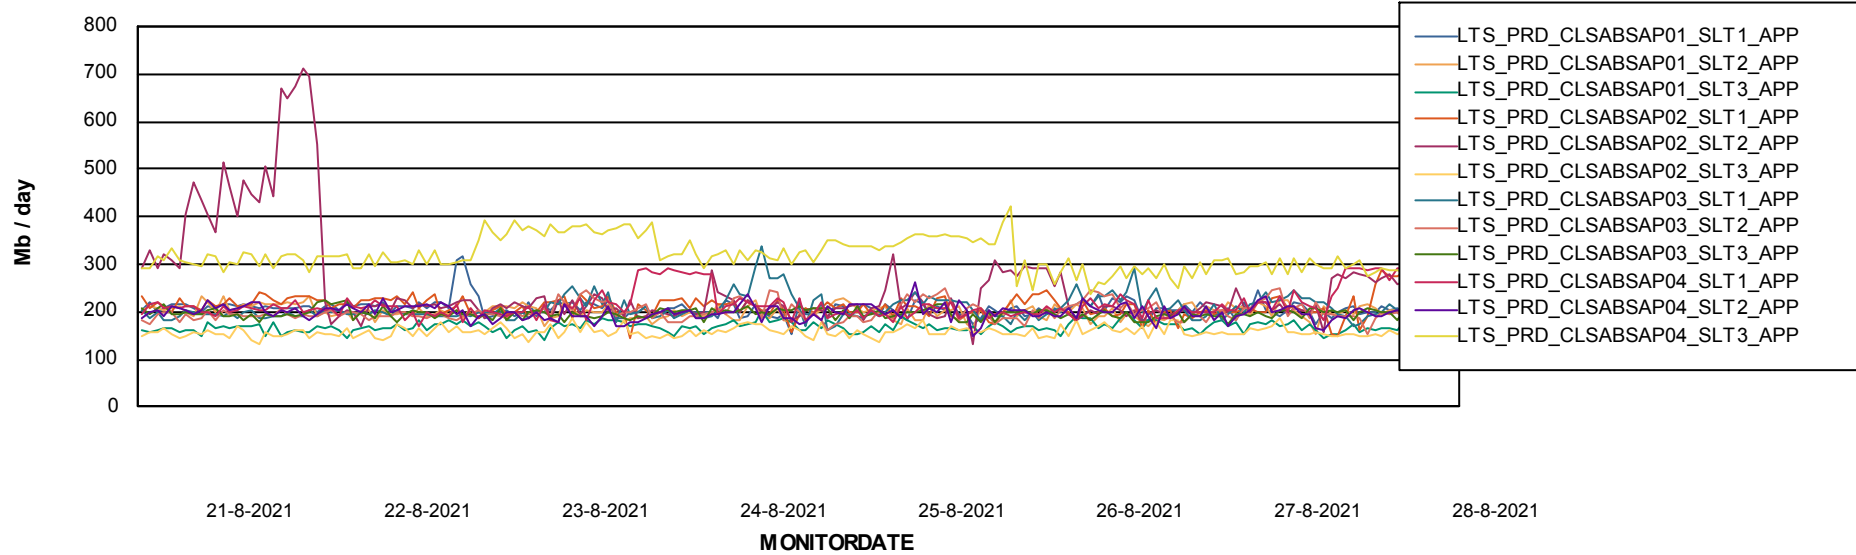

ABSSolute Application Server Services

Avg memory used per ABS Server Service