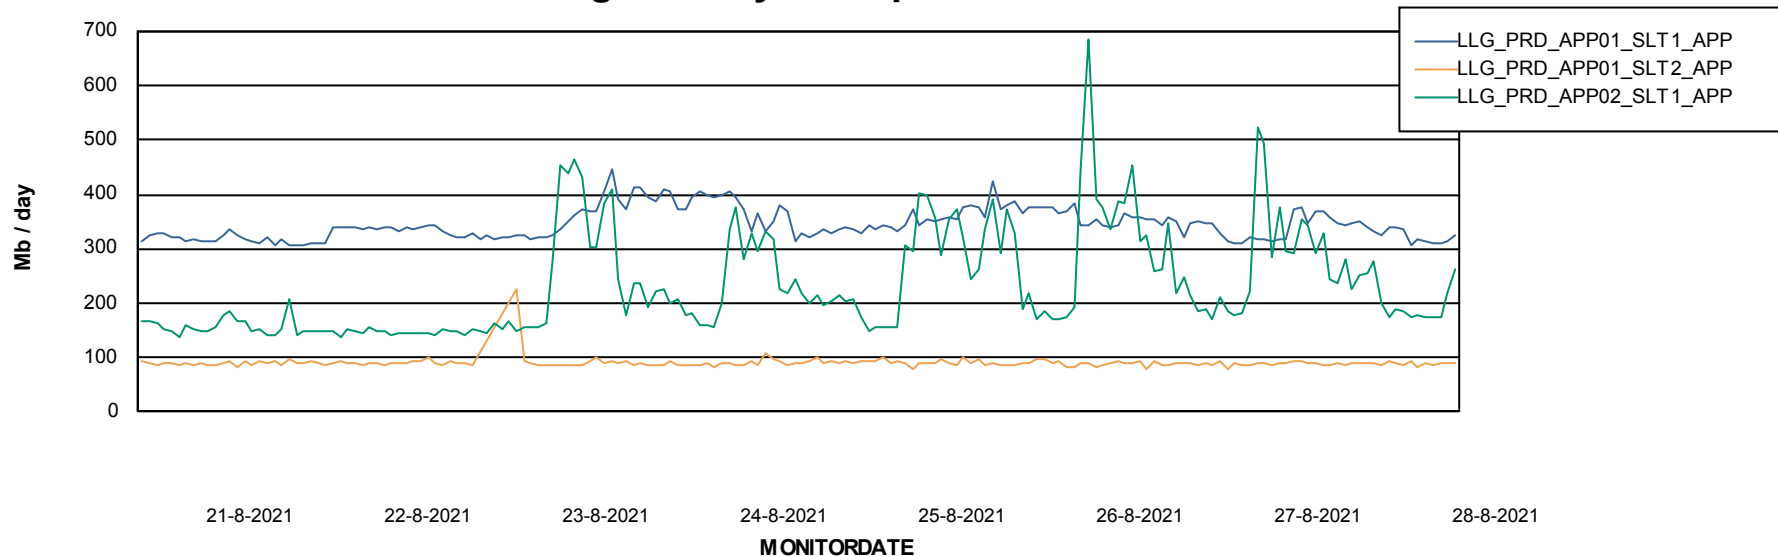

ABSSolute Application Server Services

Avg memory used per ABS Server Service