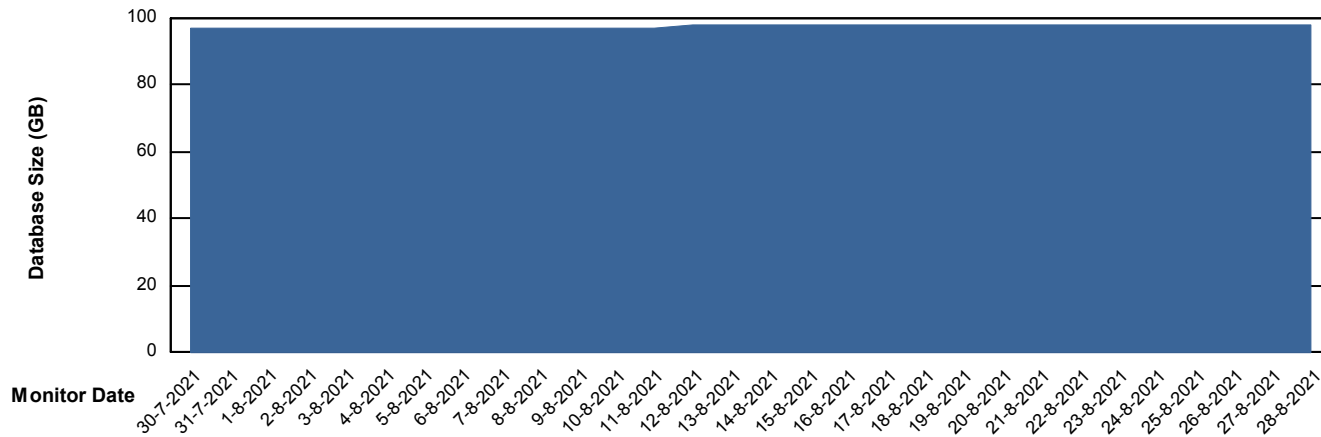

Weekly SLA Customer Report

Customer LLG_Production
Database ID 53

DATABASE SIZE LLGDB_Production

Database growth over last month

DATABASE SIZE LLGDBBI_Production

Database growth over last month

Weekly SLA Customer Report