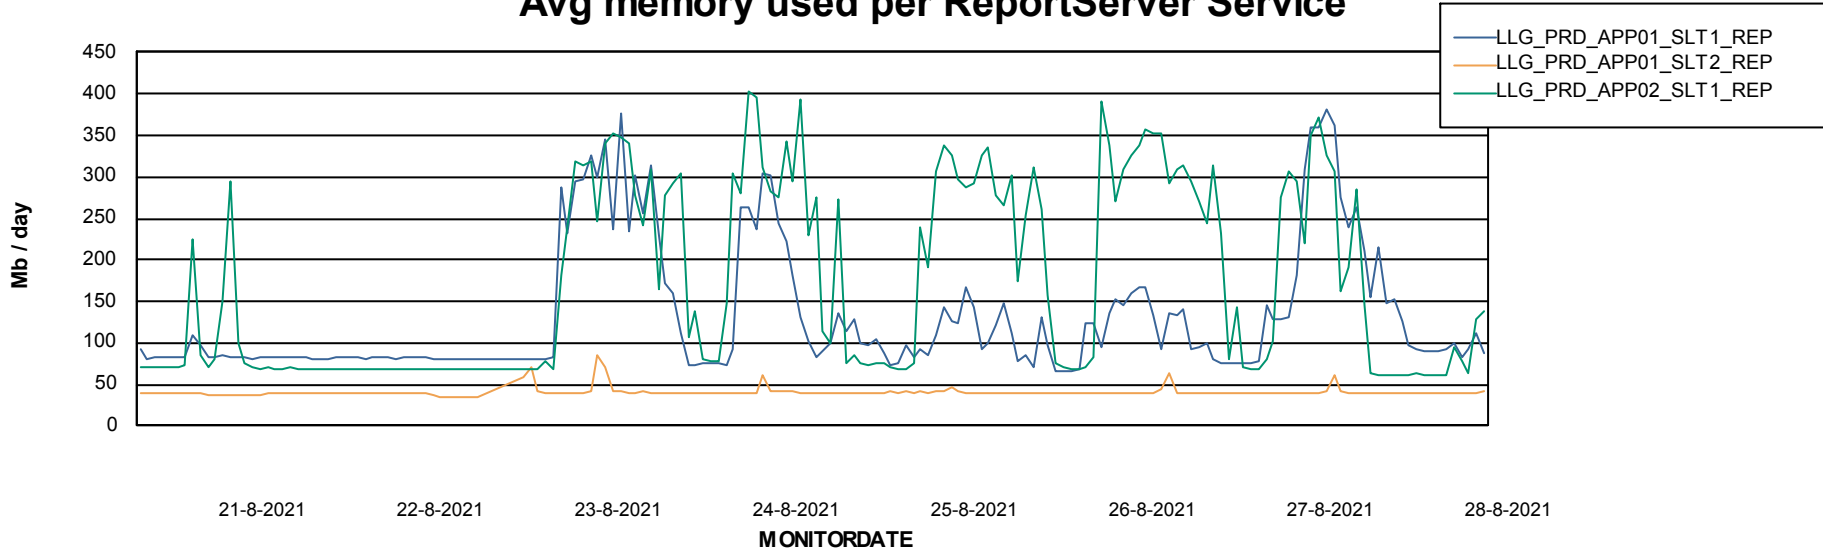

ABSSolute Application Server Services

Avg memory used per ReportServer Service