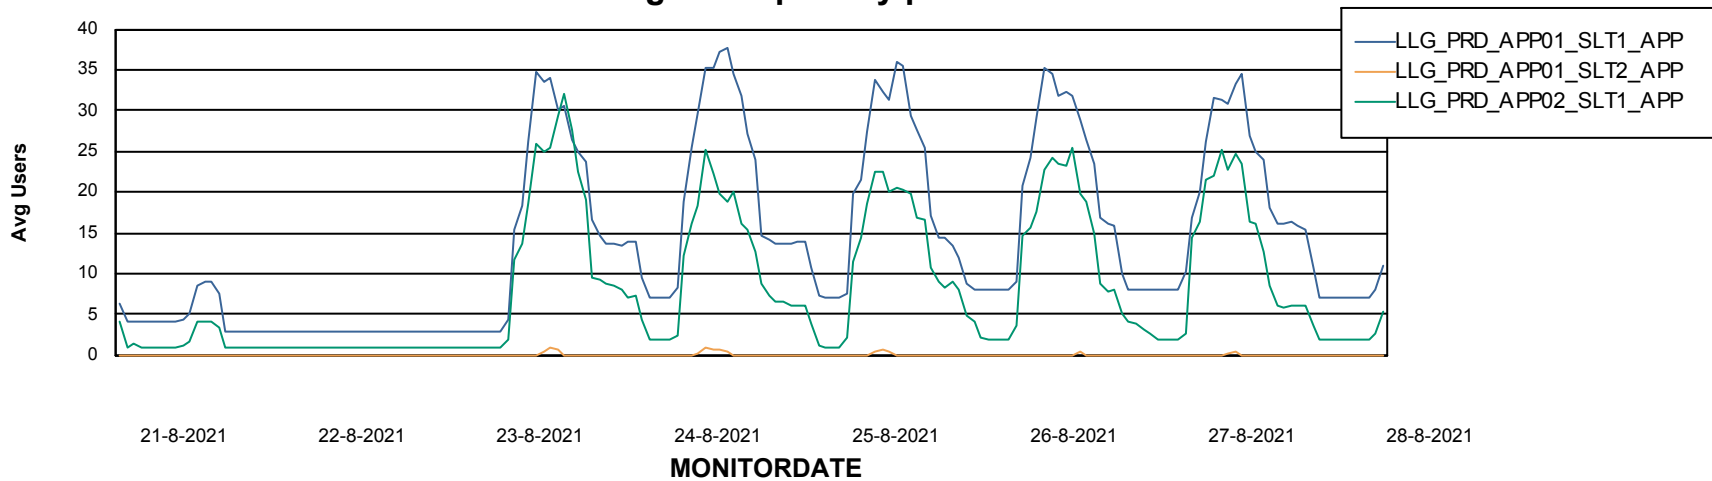

Avg users per day per ABS server