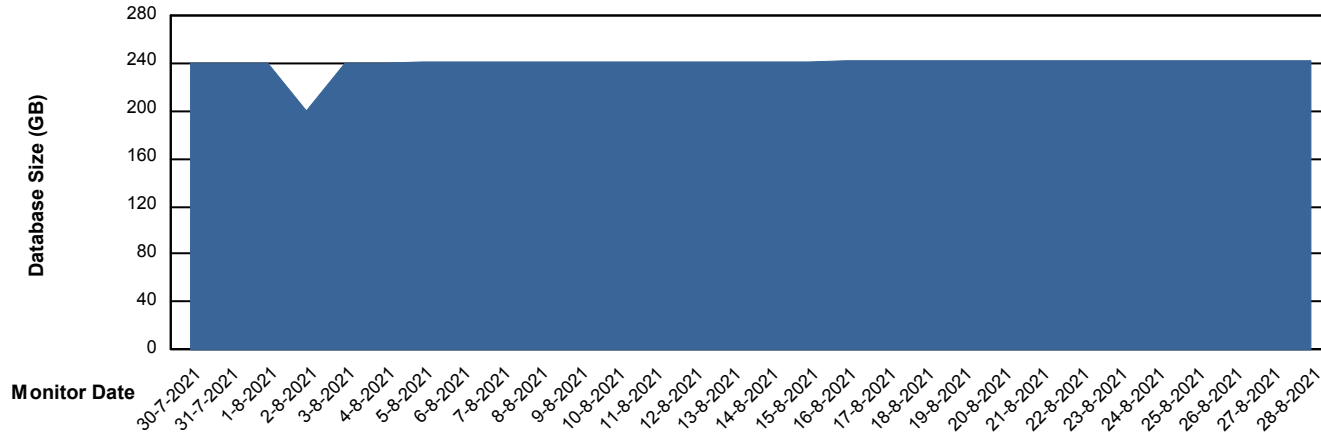

Weekly SLA Customer Report

Customer LLG_Production
Database ID 53

Database Performance LLGDB_Production

Weekly SLA Customer Report

Customer LLG_Production
Database ID 53

Database Performance LIGDBBI_Production

Weekly SLA Customer Report

Customer LLG_Production
Database ID 53

DATABASE SIZE LLGDB_Production

Database growth over last month

DATABASE SIZE LLGDBBI_Production

Database growth over last month

Weekly SLA Customer Report