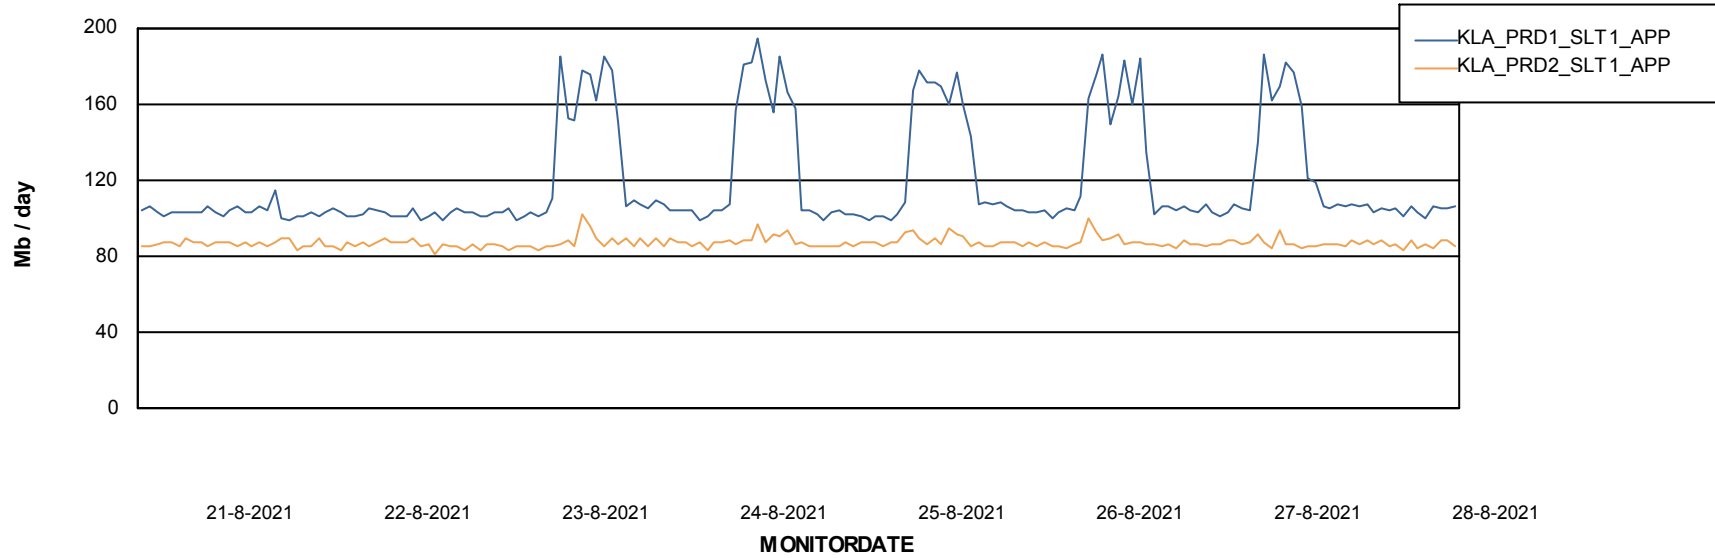

ABSSolute Application Server Services

Avg memory used per ABS Server Service