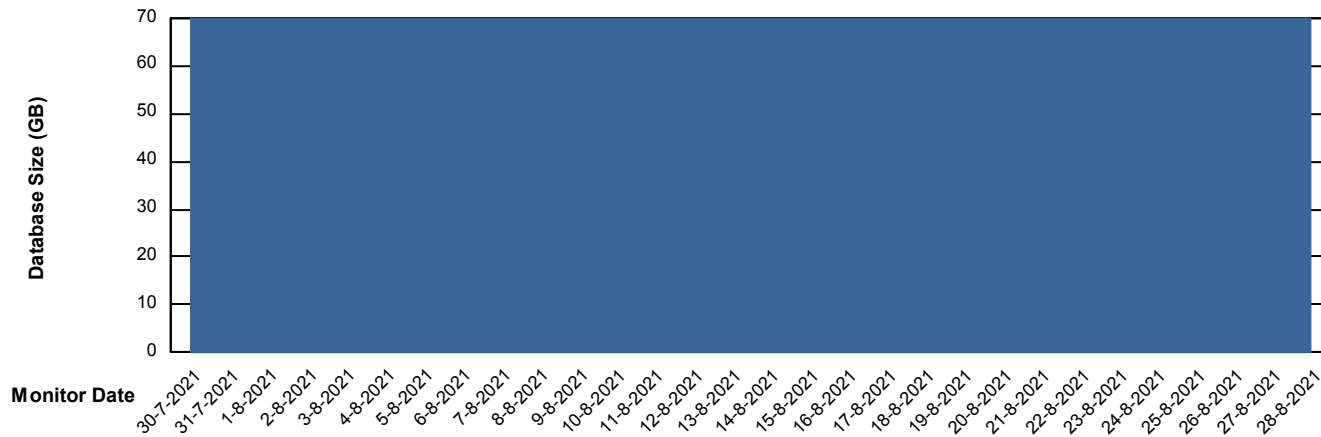

DATABASE SIZE KLA_TST_KLAHQORA04_DB

Database growth over last month