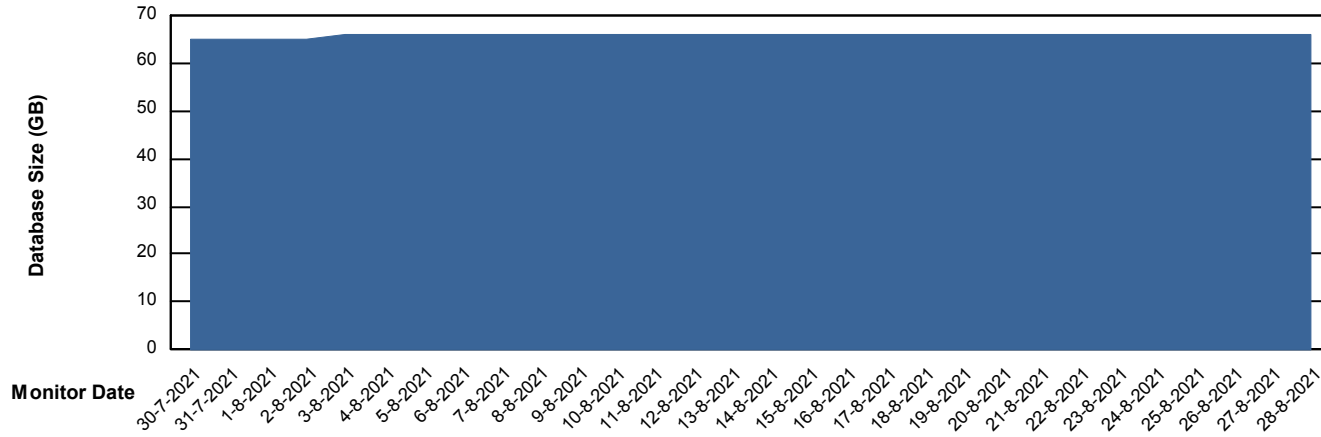

DATABASE SIZE KLA_PRD_KLAHQORA03_DB

Database growth over last month