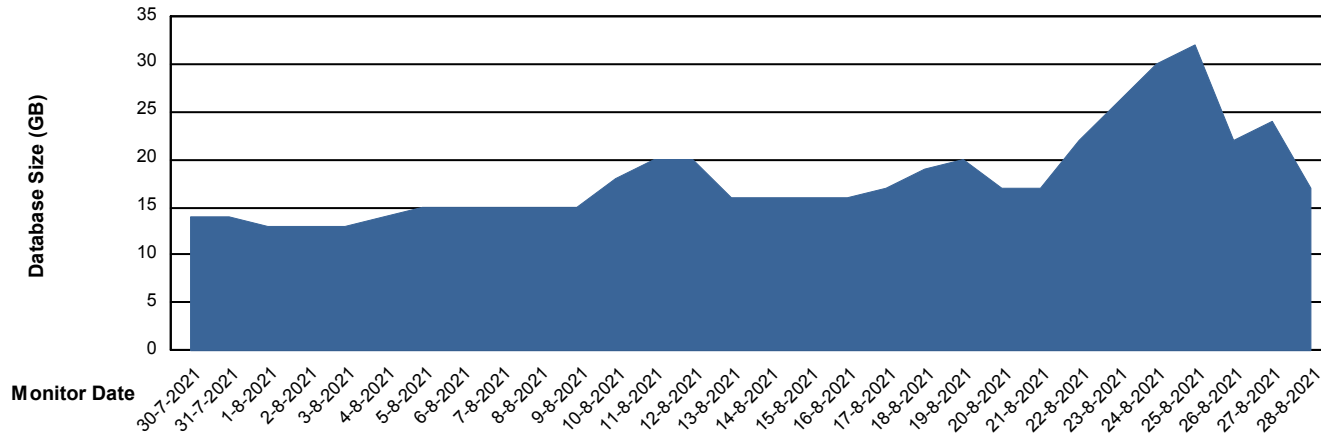

DATABASE SIZE JSG_PRD_YAR

Database growth over last month