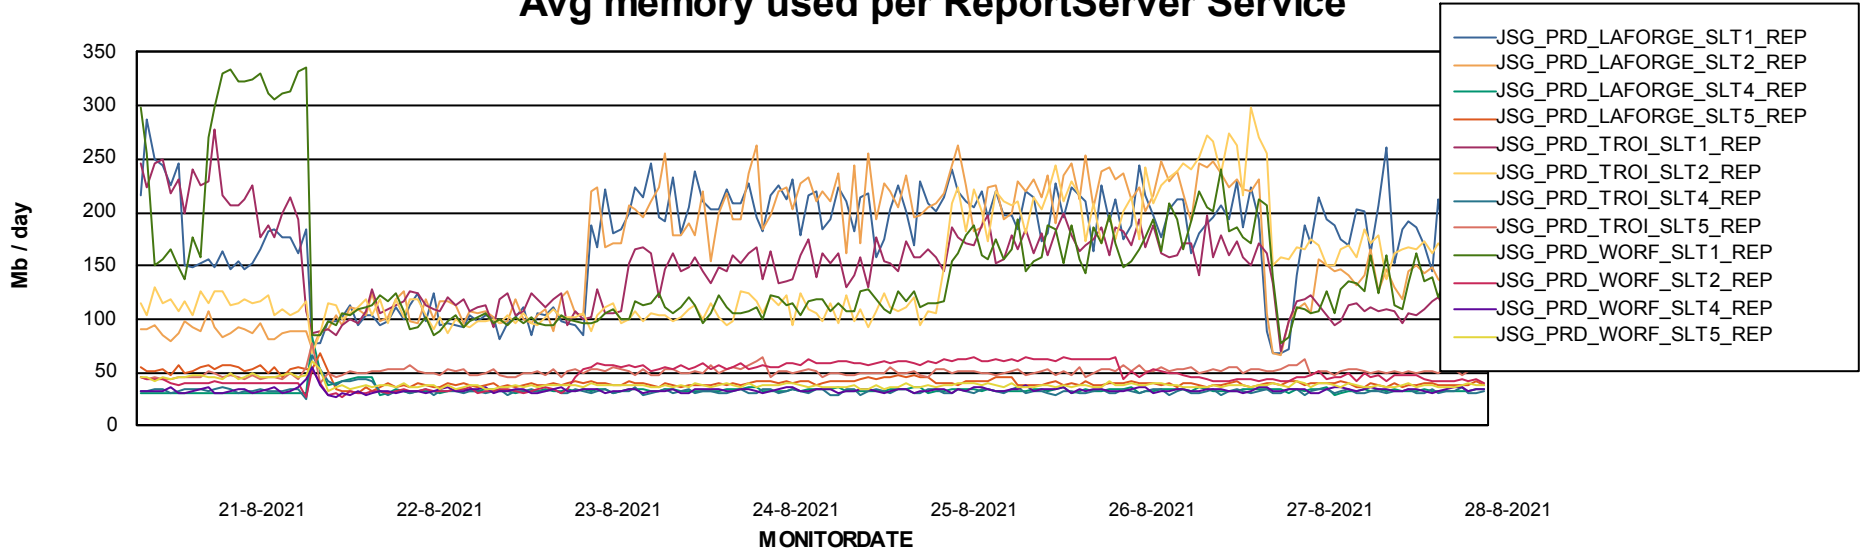

Avg memory used per ABS Server Service

Avg users per day per ABS server

Weekly SLA Customer Report

Customer JSG_Production
Database ID 102

ABSSolute Application ReportServer Services

Avg memory used per ReportServer Service