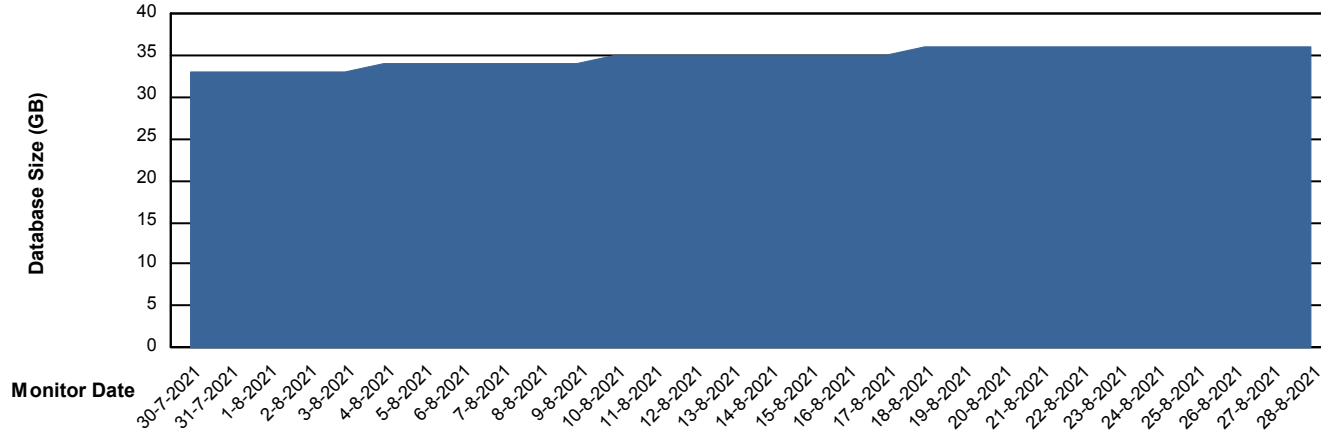

Weekly SLA Customer Report

Customer JSG_Production
Database ID 102

Database Performance JSG_PRD_YAR

Weekly SLA Customer Report

Customer JSG_Production
Database ID 102

DATABASE SIZE JSG_PRD_PICARD_DB

Database growth over last month