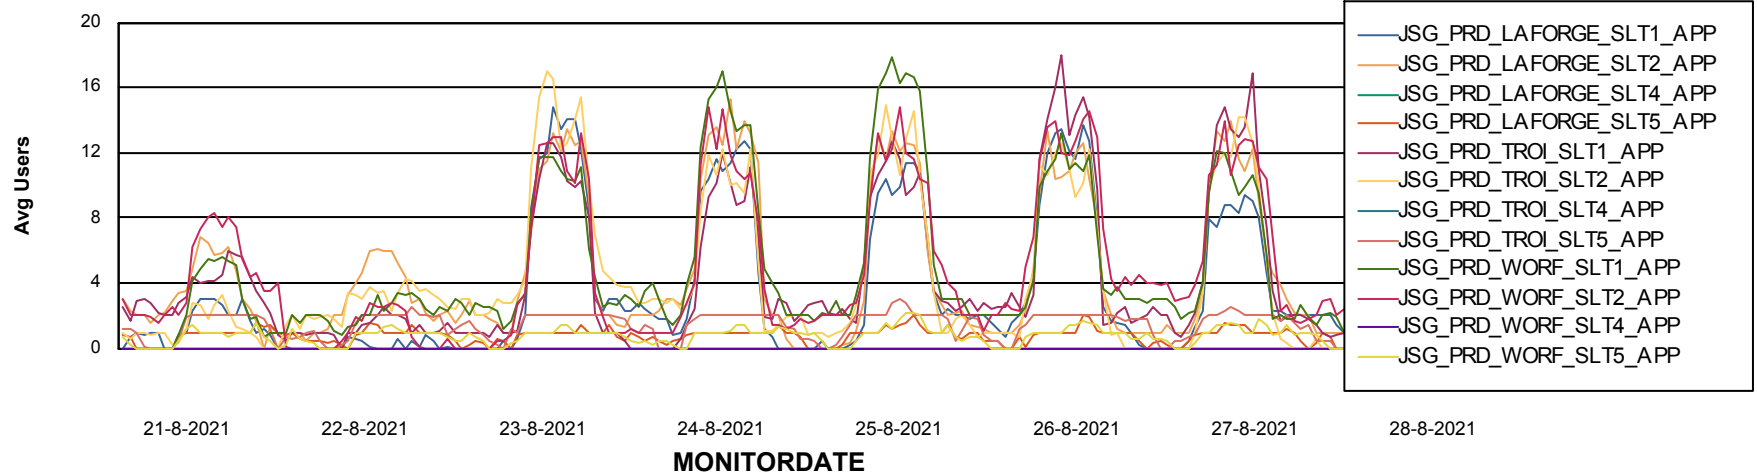

Avg users per day per ABS server