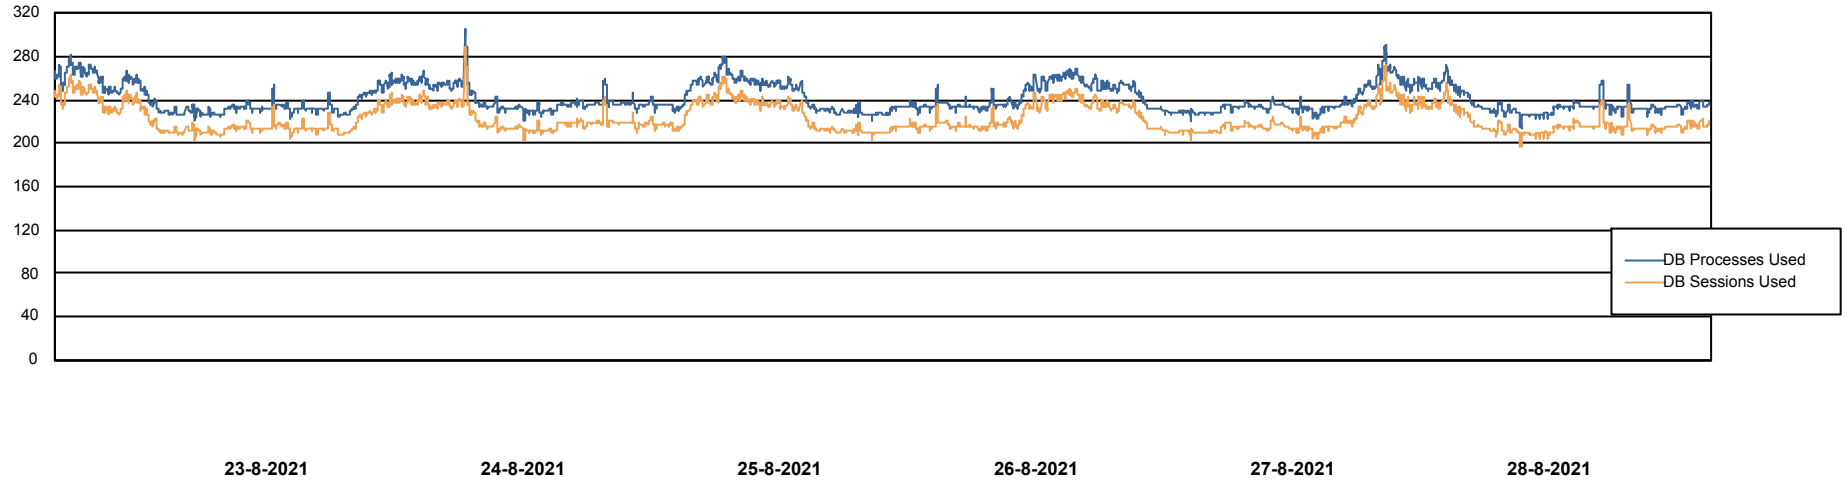

Weekly SLA Customer Report

Customer JSG_Production
Database ID 102

Harddisk Usage JSG_PRD_YAR

	Free disk space on C: (%)	Total disk space on C: (Gb)	Used disk space on C: (Gb)	Free disk space on D: (%)	Total disk space on D: (Gb)	Used disk space on D: (Gb)
28-8-2021	30	149	104	76	750	181
27-8-2021	29	149	106	76	750	181
26-8-2021	28	149	107	74	750	192
25-8-2021	28	149	108	72	750	206
24-8-2021	26	149	111	77	750	171
23-8-2021	27	149	110	77	750	172
22-8-2021	27	149	109	76	750	180

Weekly SLA Customer Report

Customer JSG_Production
Database ID 102

Database Performance JSG_PRD_PICARD_DB

Weekly SLA Customer Report

Customer JSG_Production
Database ID 102

Database Performance JSG_PRD_RIKER_DB