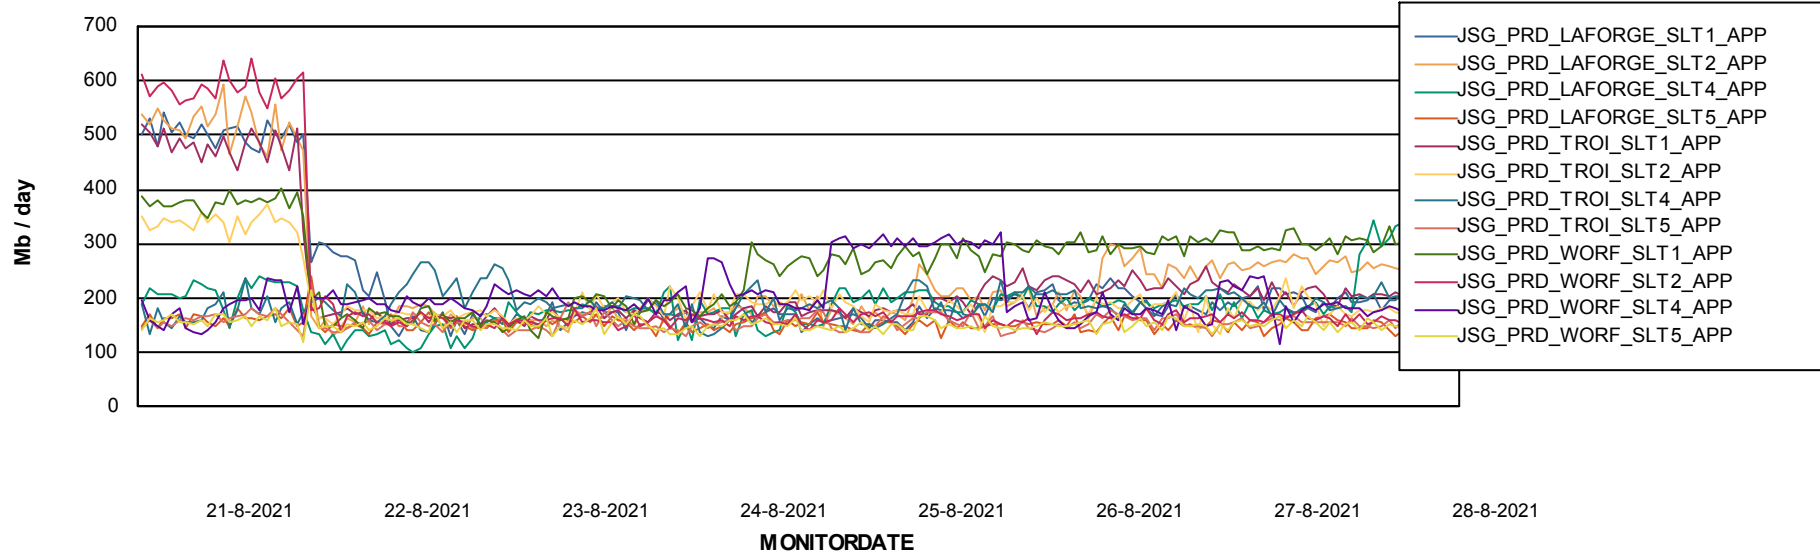

ABSSolute Application Server Services

Avg memory used per ABS Server Service