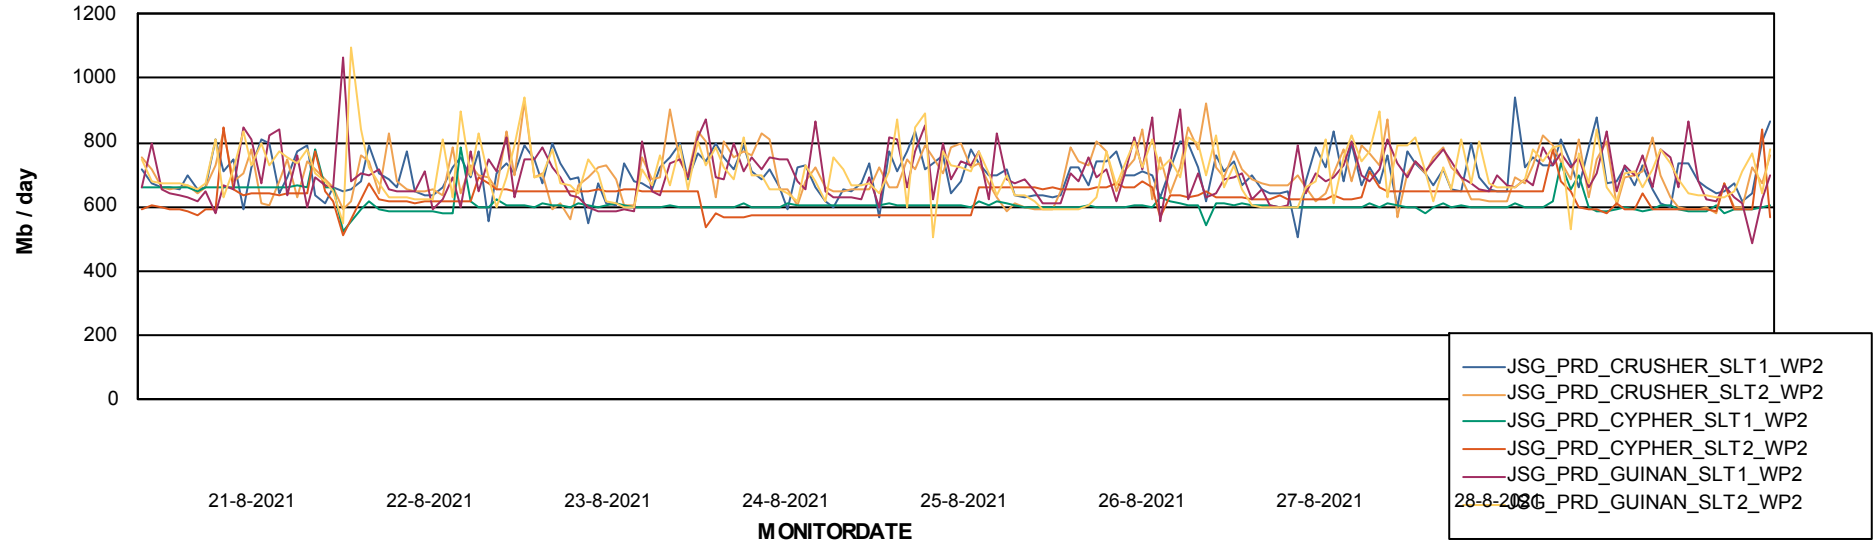

ABSSolute Web Component Services

Avg memory used per ABS Web component