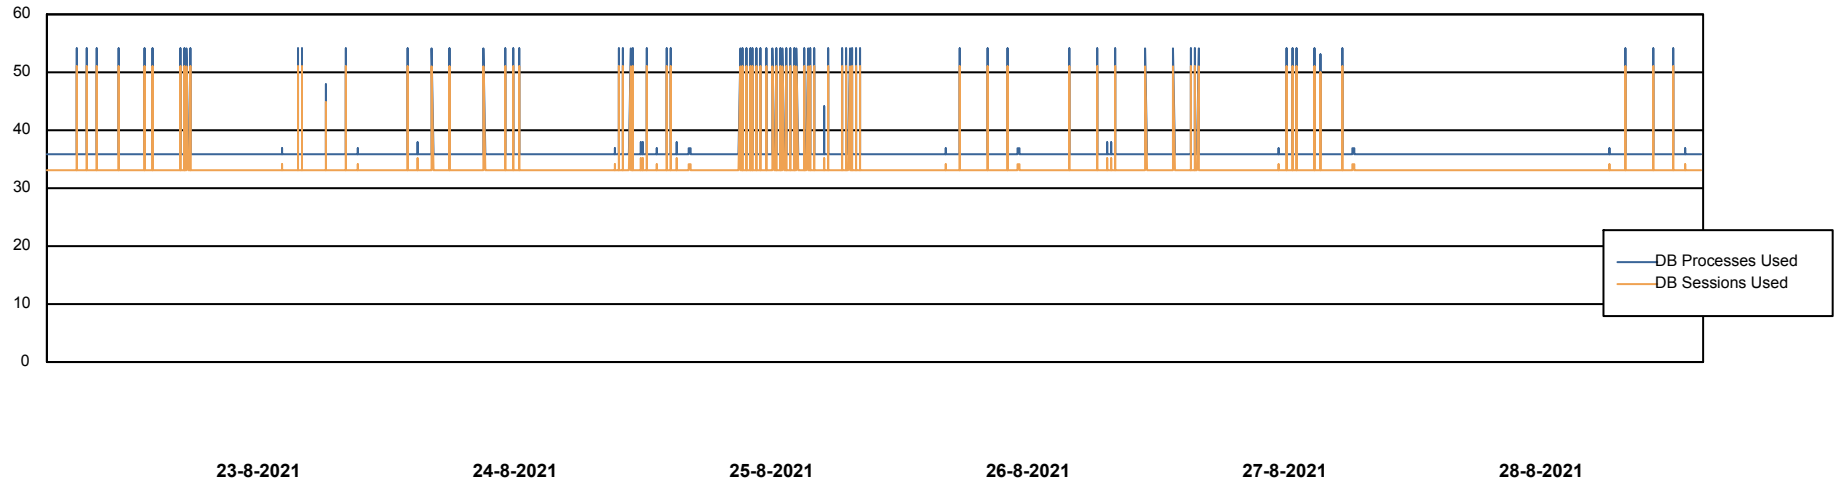

Database Performance HUE_STB_S-ORATEST_DB