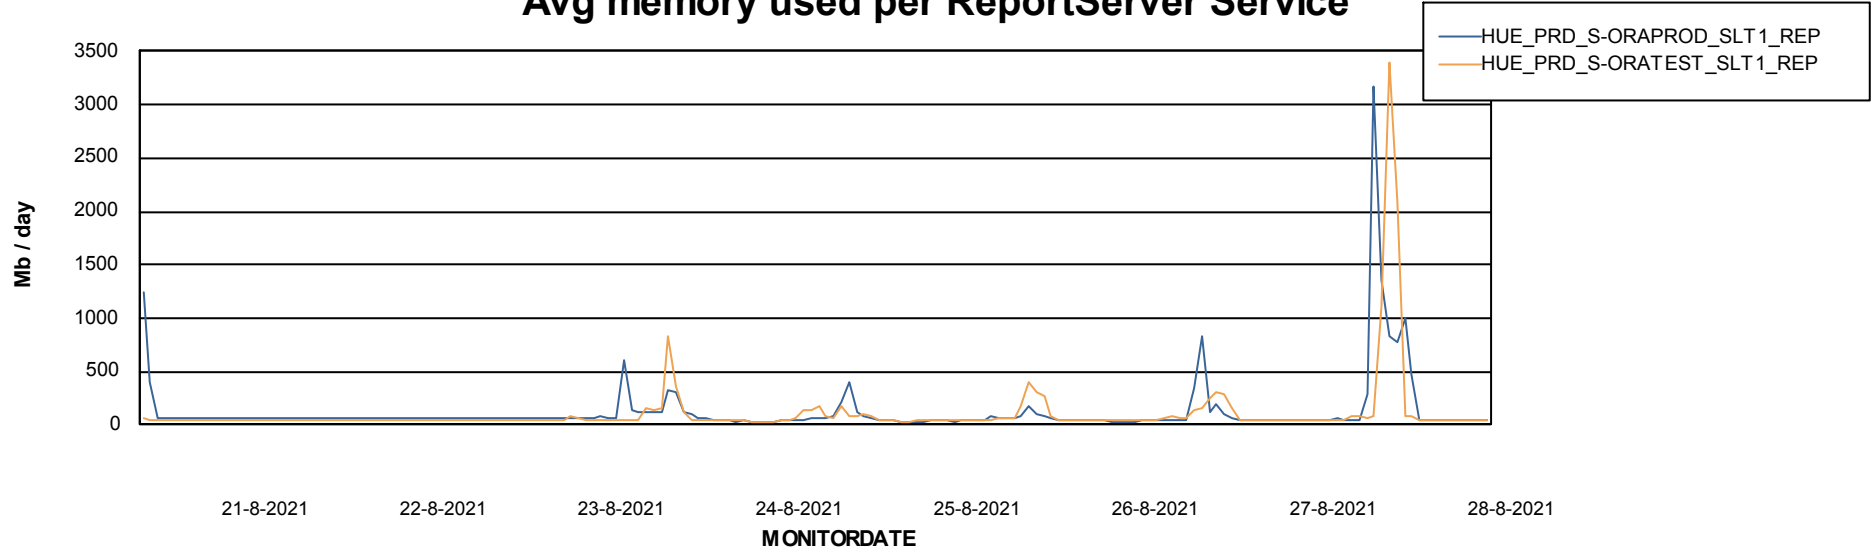

ABSSolute Application ReportServer Services

Avg memory used per ReportServer Service