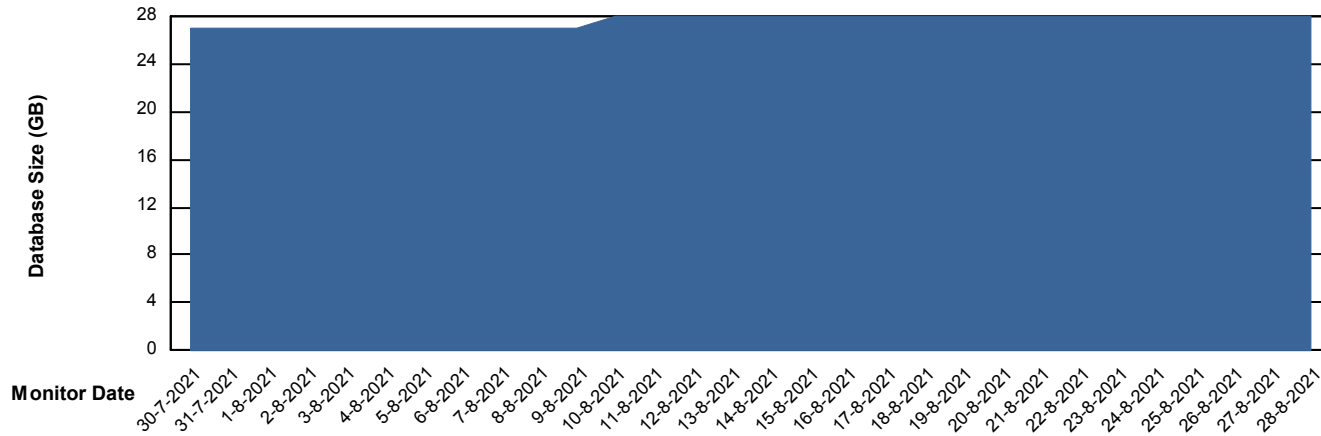

DATABASE SIZE HUE_PRD_S-ORAPROD_DB

Database growth over last month