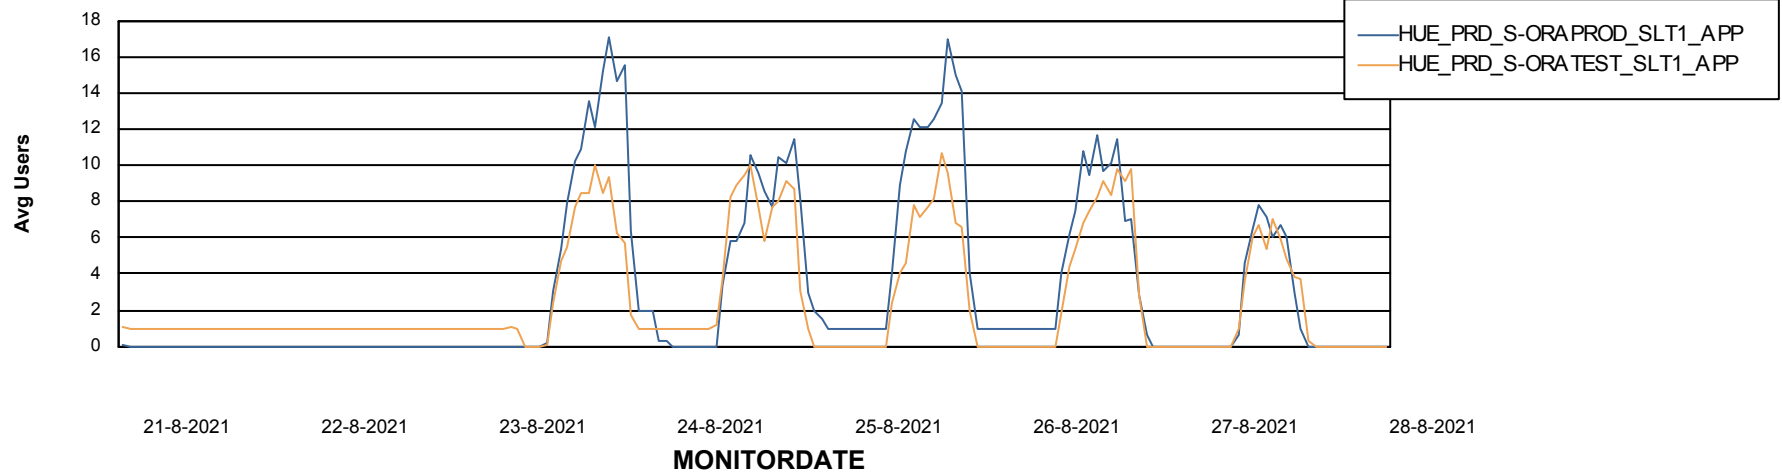

Avg users per day per ABS server