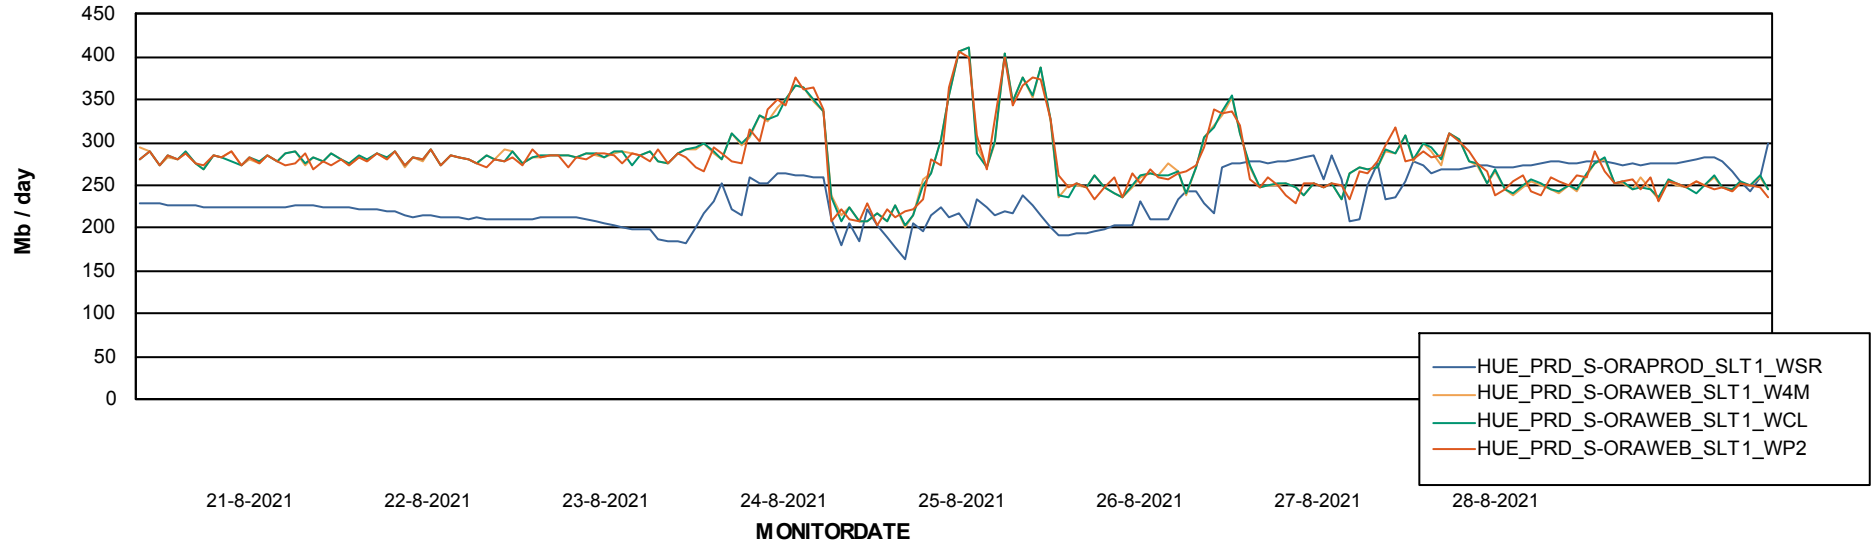

ABSSolute Web Component Services

Avg memory used per ABS Web component