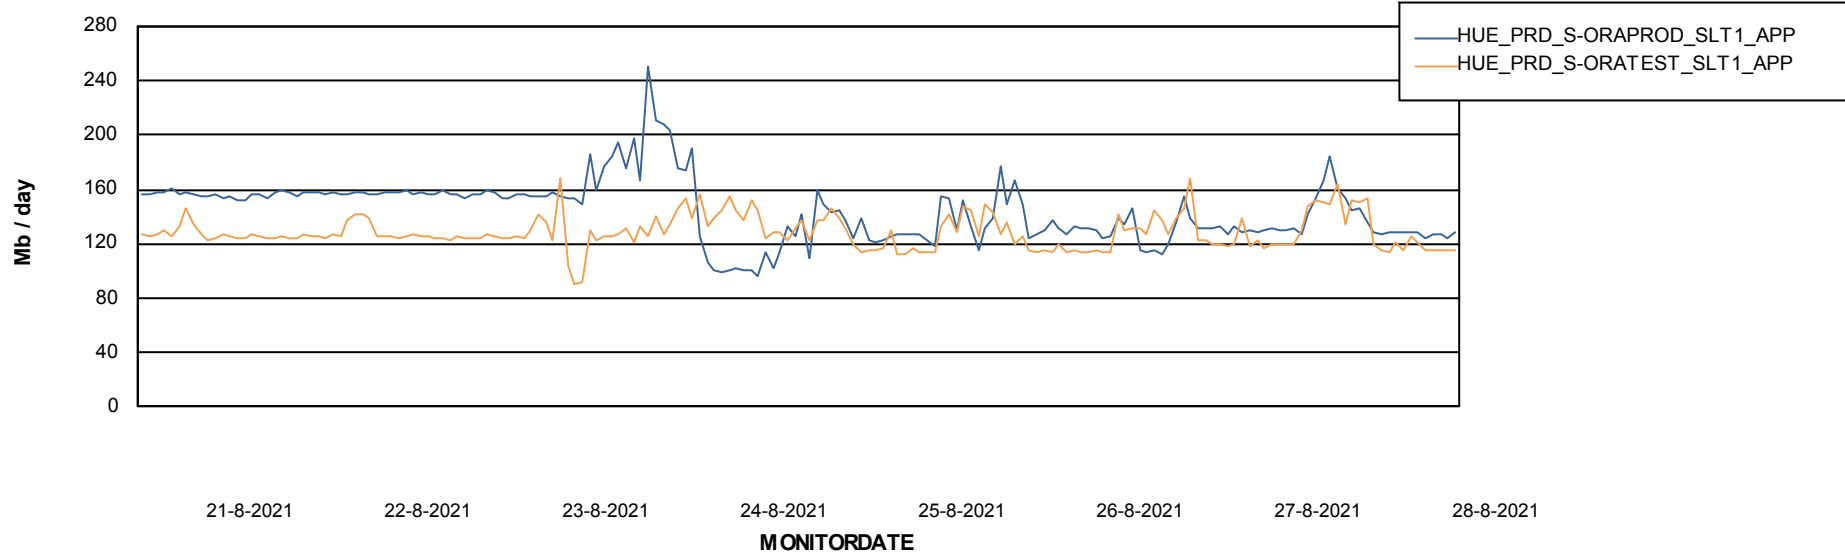

ABSSolute Application Server Services

Avg memory used per ABS Server Service