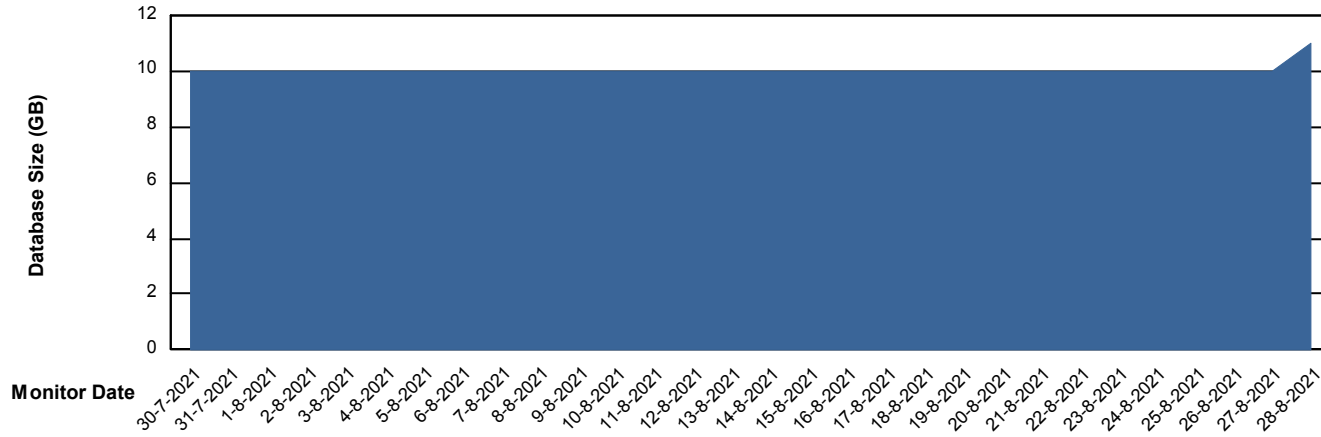

DATABASE SIZE HUE_PRD_S-ORABI_DB

Database growth over last month