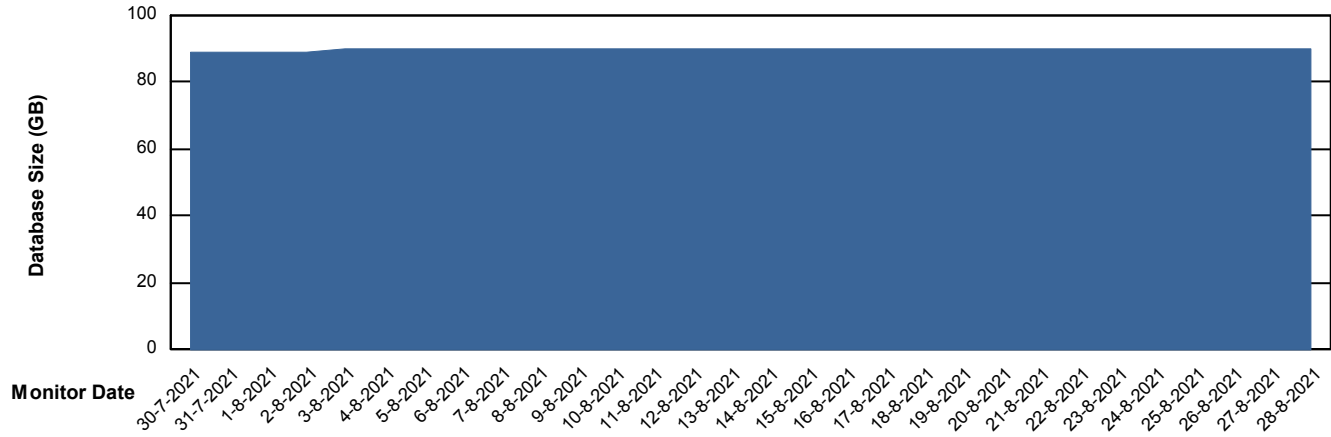

DATABASE SIZE EUT_EUP_PRD_URVINA22T_DB

Database growth over last month