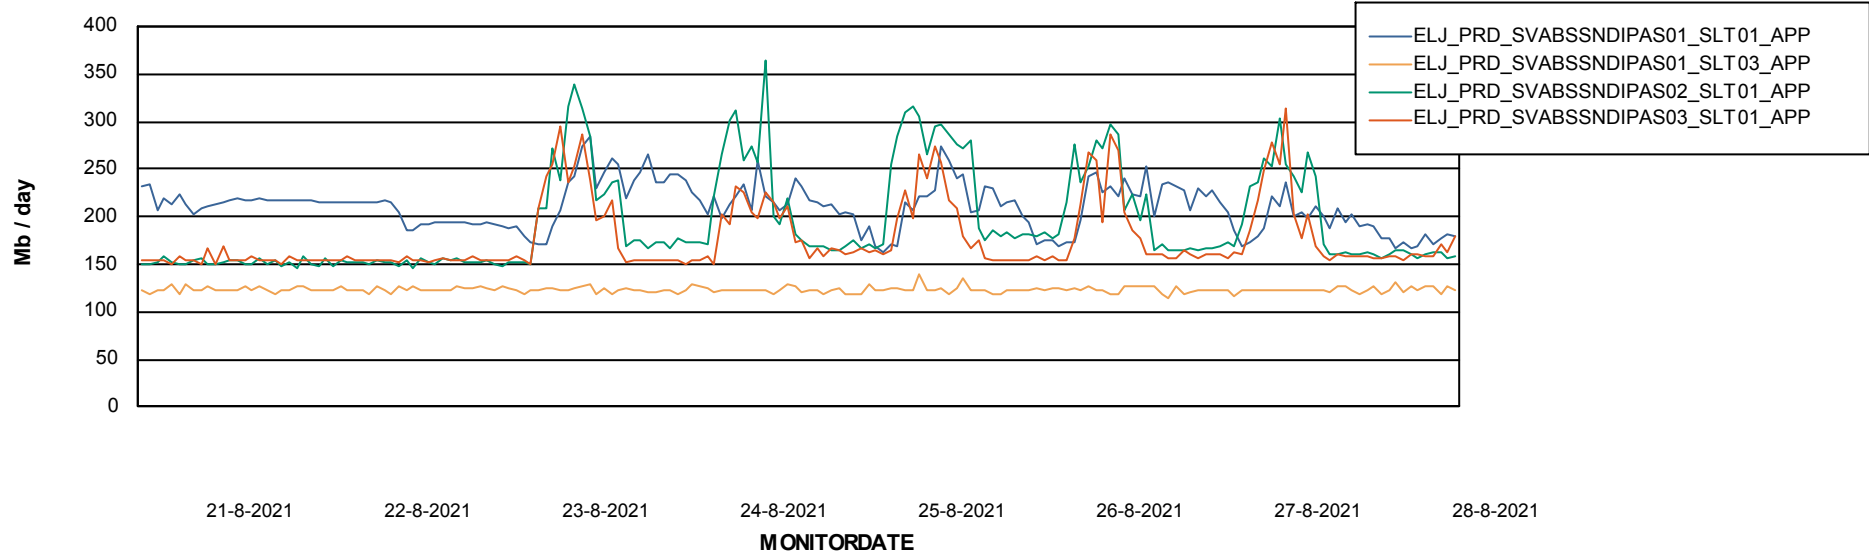

BI Status and last ETL error for ELJDB_PRD_BI

	zo 22/8/2021	ma 23/8/2021	di 24/8/2021	wo 25/8/2021	do 26/8/2021	vr 27/8/2021	za 28/8/2021
ABS DataWarehouse ETL Health	OK	OK	OK	OK	OK	OK	OK
ABS DWHStaging ETL Health	OK	OK	OK	OK	OK	OK	OK

Weekly SLA Customer Report

Customer ELJ Production
Database ID 72

ABSSolute Application Server Services

Avg memory used per ABS Server Service

Avg users per day per ABS server

Weekly SLA Customer Report

Customer ELJ Production
Database ID 72