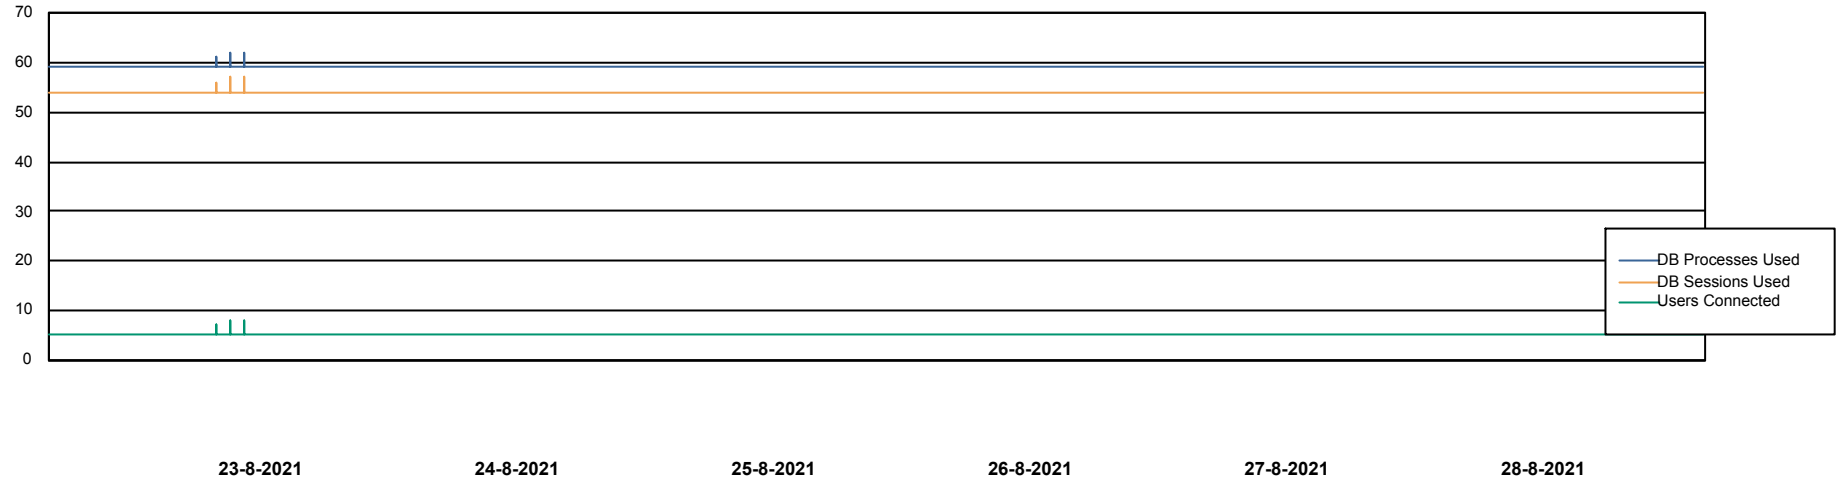

Weekly SLA Customer Report

Customer ELJ Production
Database ID 72

Database Performance ELJDB_PRD_BI

Weekly SLA Customer Report

Customer ELJ Production
Database ID 72

Database Performance ELJDB_Production

Weekly SLA Customer Report

Customer ELJ Production
Database ID 72

Database Performance ELJDB_Standby

Weekly SLA Customer Report

Customer ELJ Production
Database ID 72

DATABASE SIZE ELJDB_PRD_BI

Database growth over last month

DATABASE SIZE ELJDB_Production