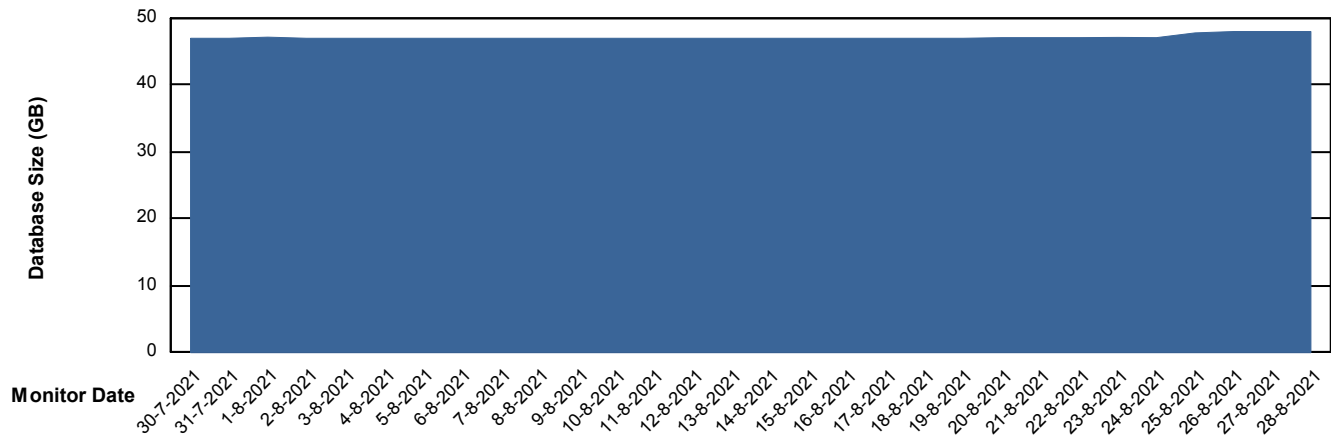

DATABASE SIZE ELJDB_Production

Database growth over last month