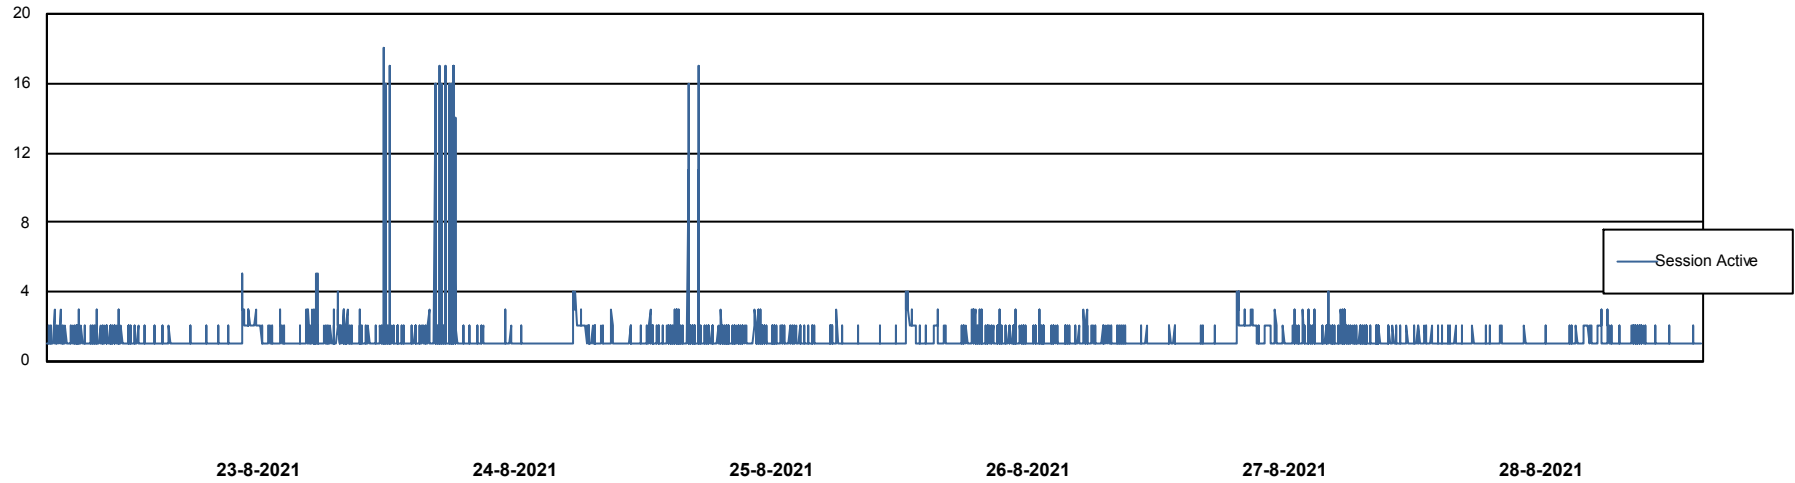

Weekly SLA Customer Report

Customer ELJ Production
Database ID 72

Database Performance ELJDB_PRD_BI

Weekly SLA Customer Report

Customer ELJ Production
Database ID 72

Database Performance ELJDB_Production

Weekly SLA Customer Report