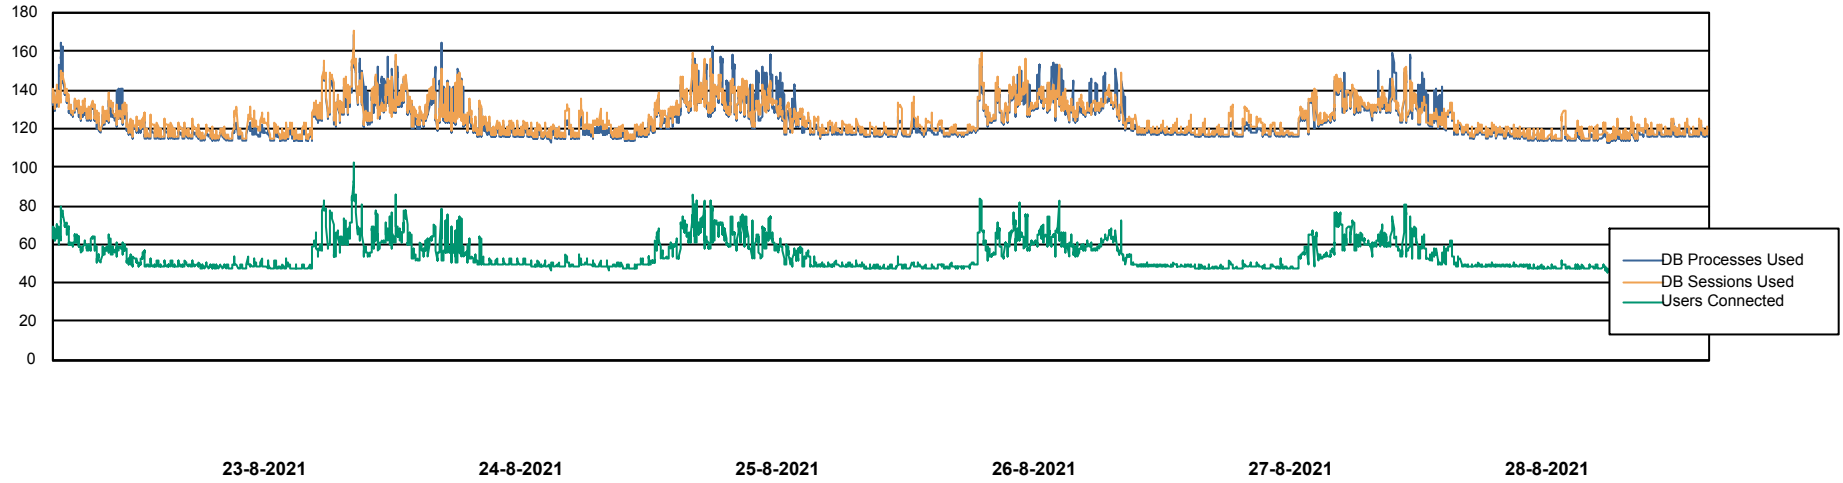

Weekly SLA Customer Report

Customer ELJ Production
Database ID 72

Database Performance ELJDB_PRD_BI

Weekly SLA Customer Report

Customer ELJ Production
Database ID 72

Database Performance ELJDB_Production

Weekly SLA Customer Report