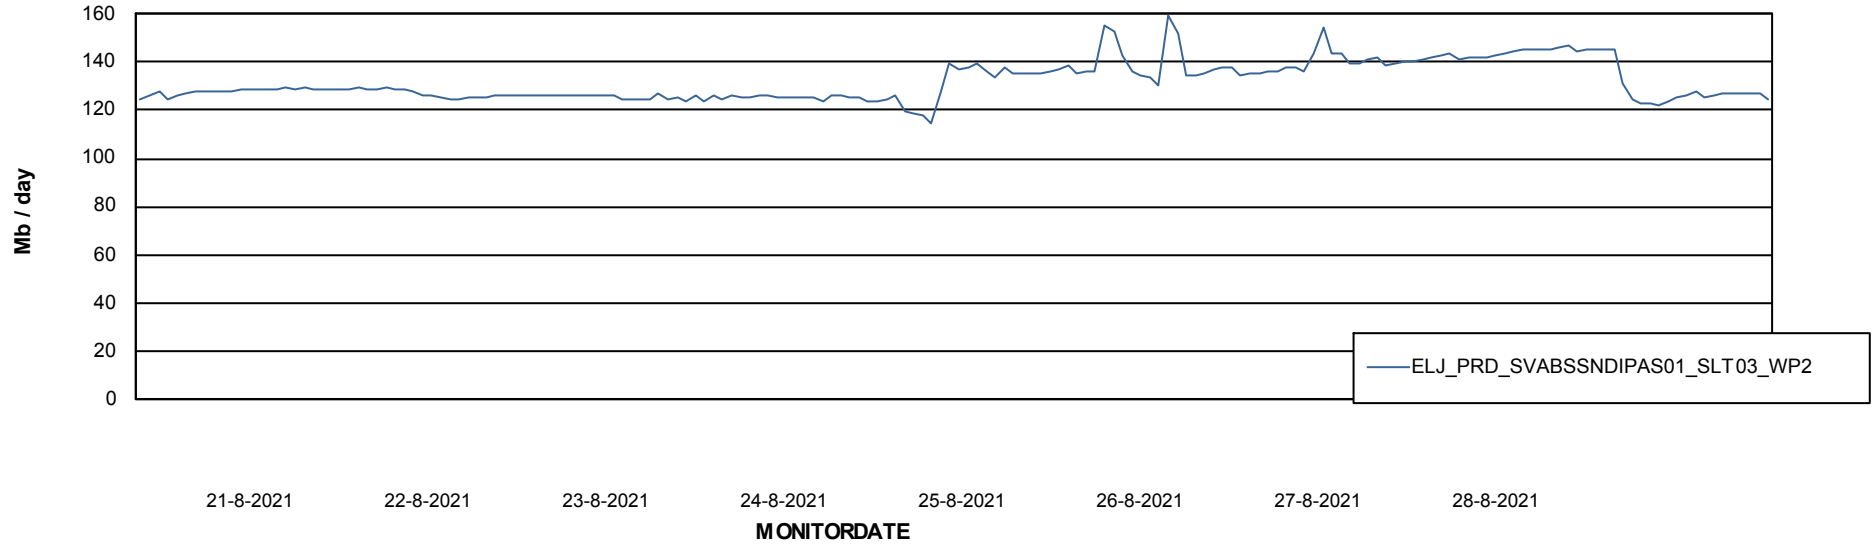

ABSSolute Application ReportServer Services

Avg memory used per ReportServer Service

Weekly SLA Customer Report

Customer ELJ Production
Database ID 72

ABSSolute Web Component Services

Avg memory used per ABS Web component