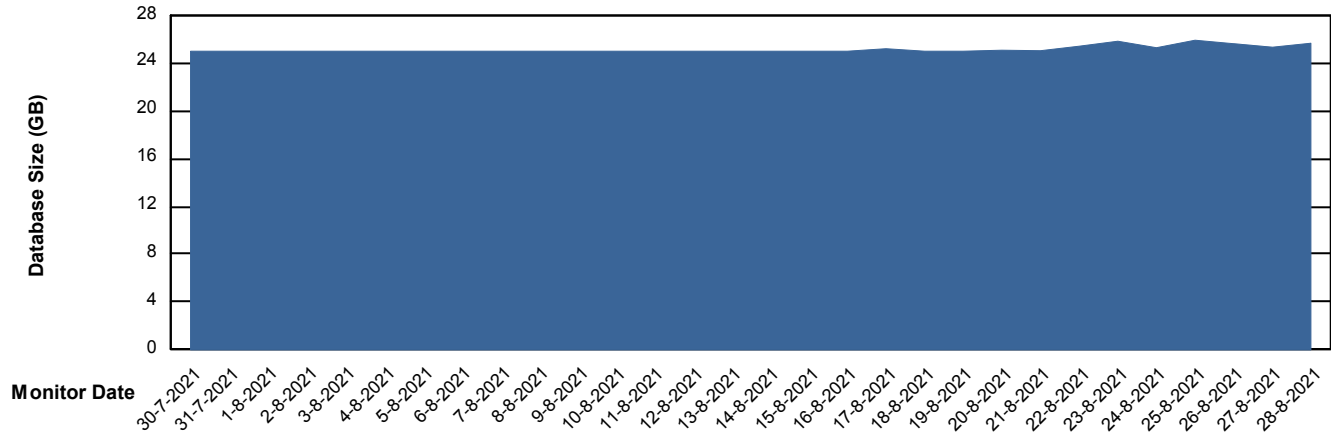

Customer ELJ Production
Database ID 72

Database Performance ELJDB_Standby

Weekly SLA Customer Report

Customer ELJ Production
Database ID 72

DATABASE SIZE ELJDB_PRD_BI

Database growth over last month

DATABASE SIZE ELJDB_Production