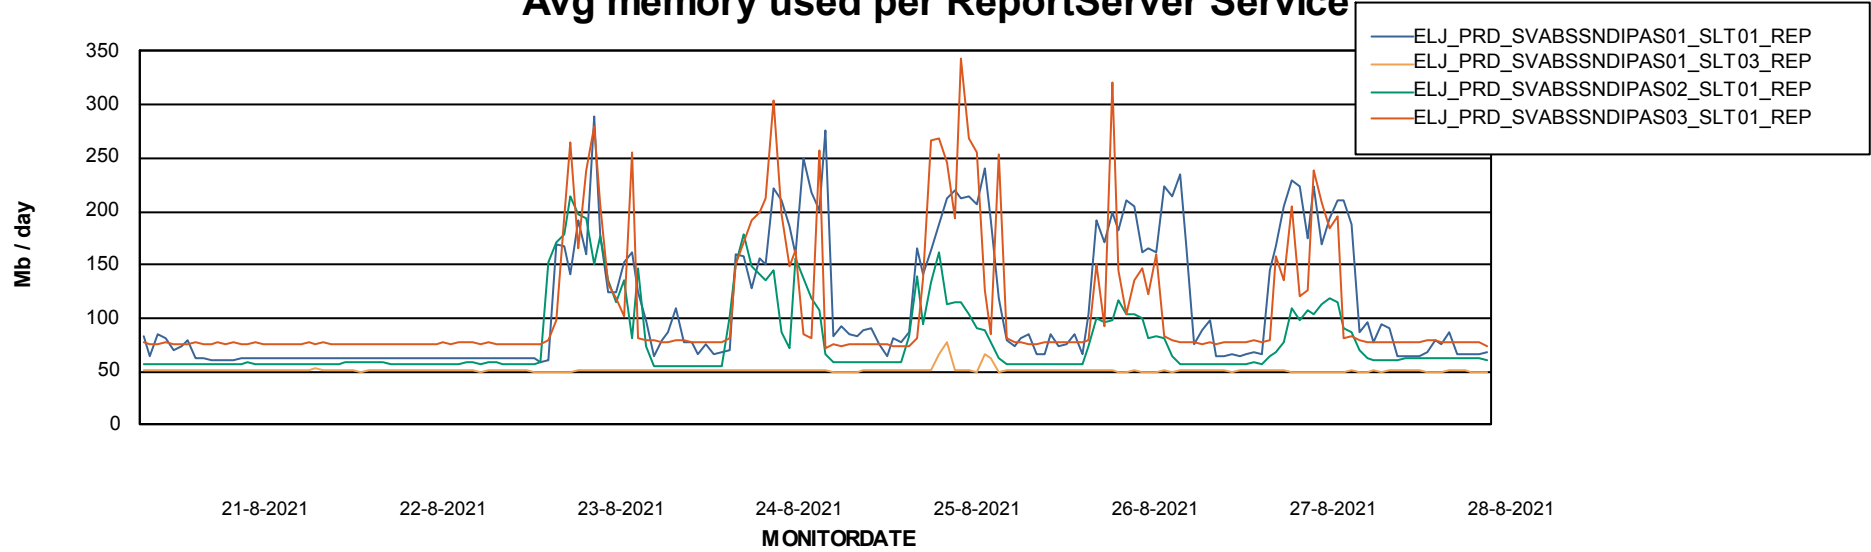

ABSSolute Application ReportServer Services

Avg memory used per ReportServer Service