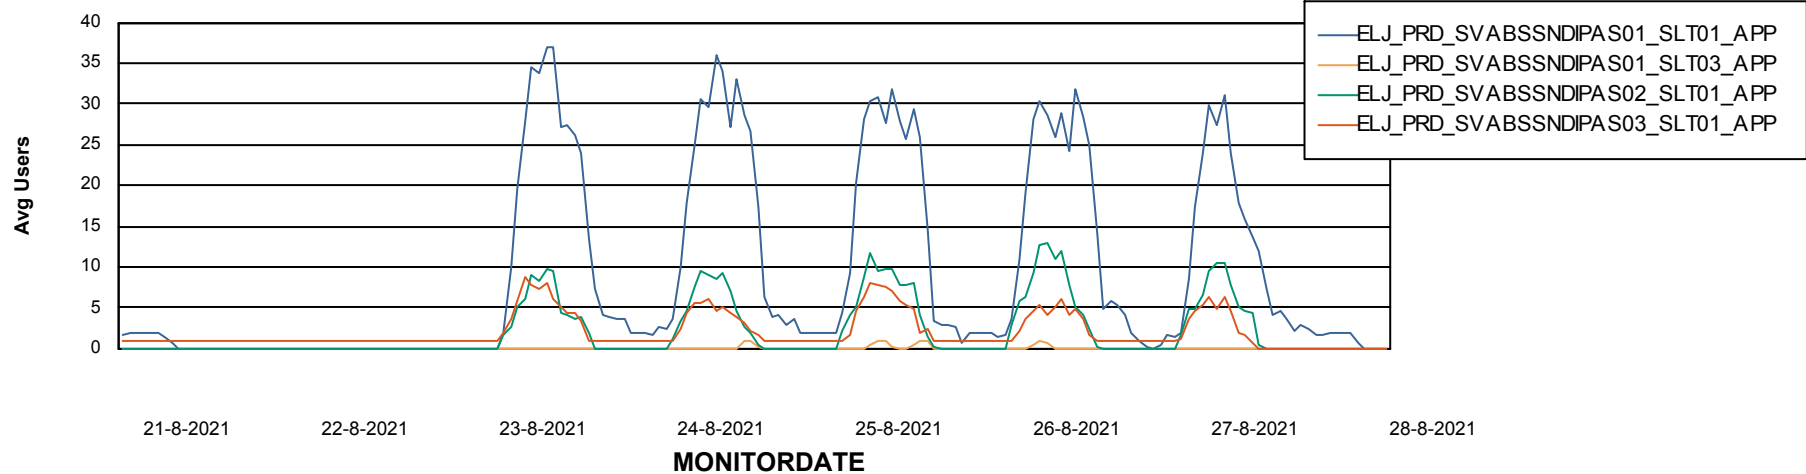

Weekly SLA Customer Report

Customer ELJ Production
Database ID 72

ABSSolute Application Server Services

Avg memory used per ABS Server Service

Avg users per day per ABS server

Weekly SLA Customer Report

Customer ELJ Production
Database ID 72