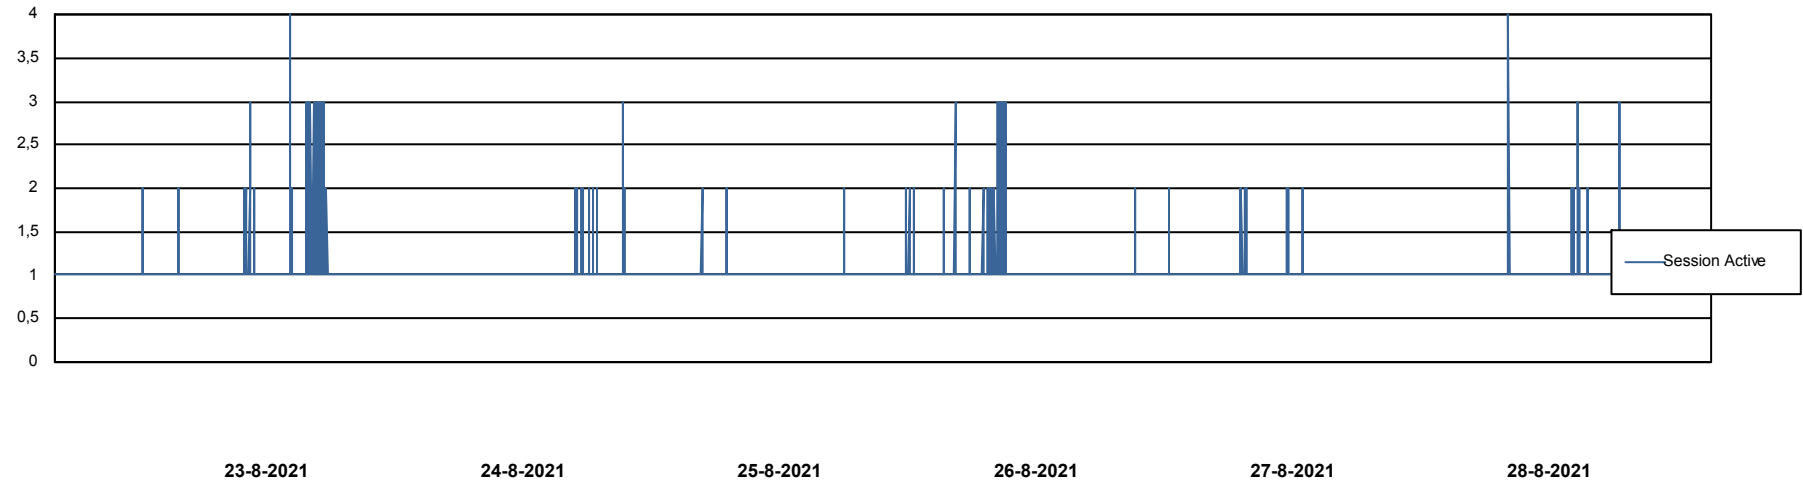

Database Performance ELJDB_PRD_BI