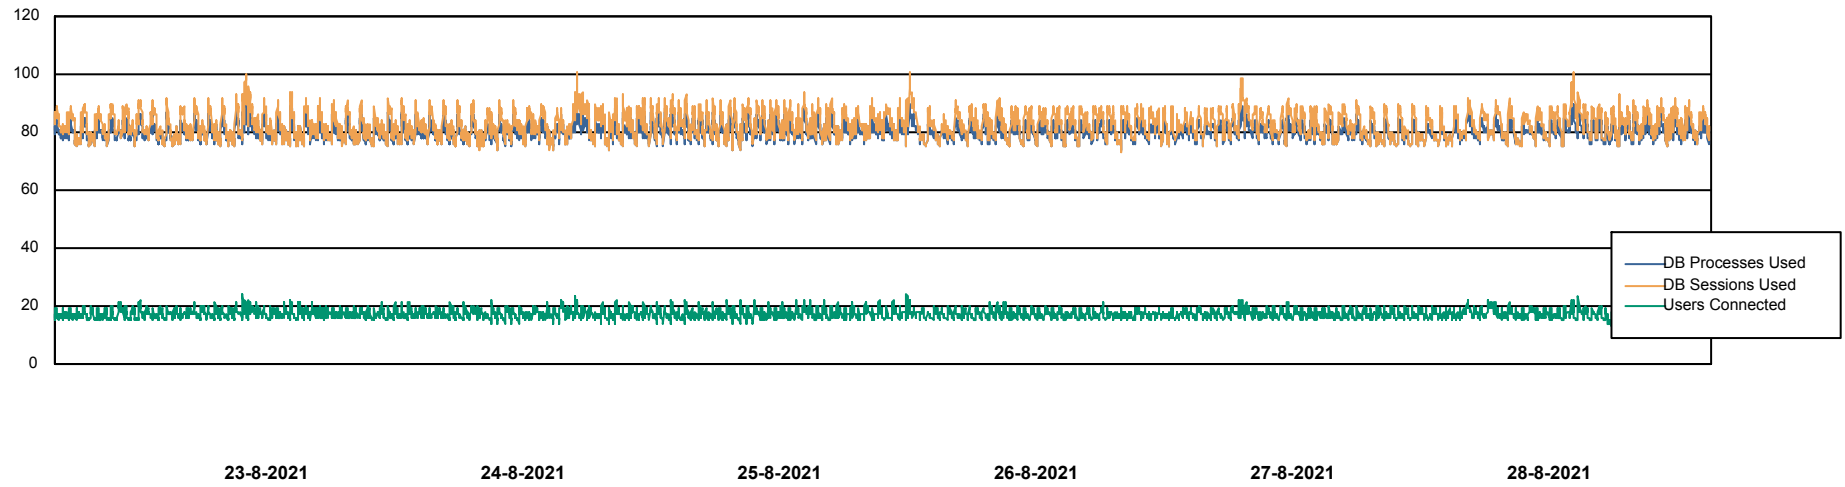

Database Performance ELJDB_PRD_BI