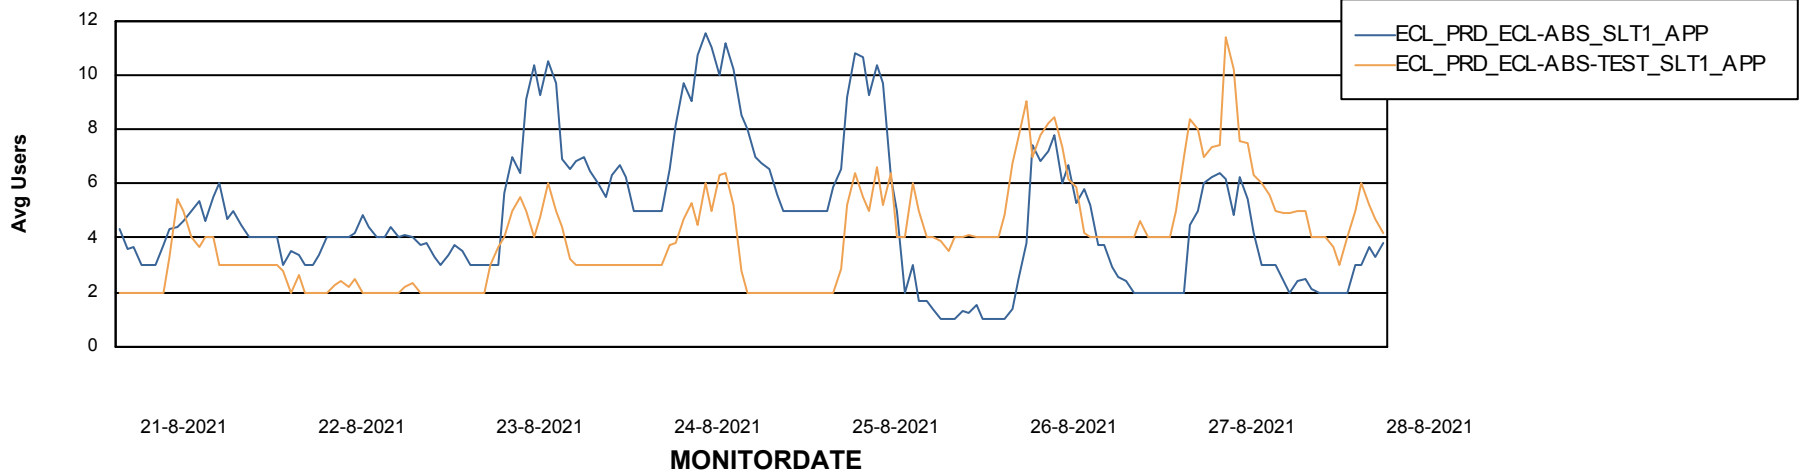

Weekly SLA Customer Report

Customer ECL_Production
Database ID 77

ABSSolute Application Server Services

Avg memory used per ABS Server Service

Avg users per day per ABS server

Weekly SLA Customer Report

Customer ECL_Production
Database ID 77