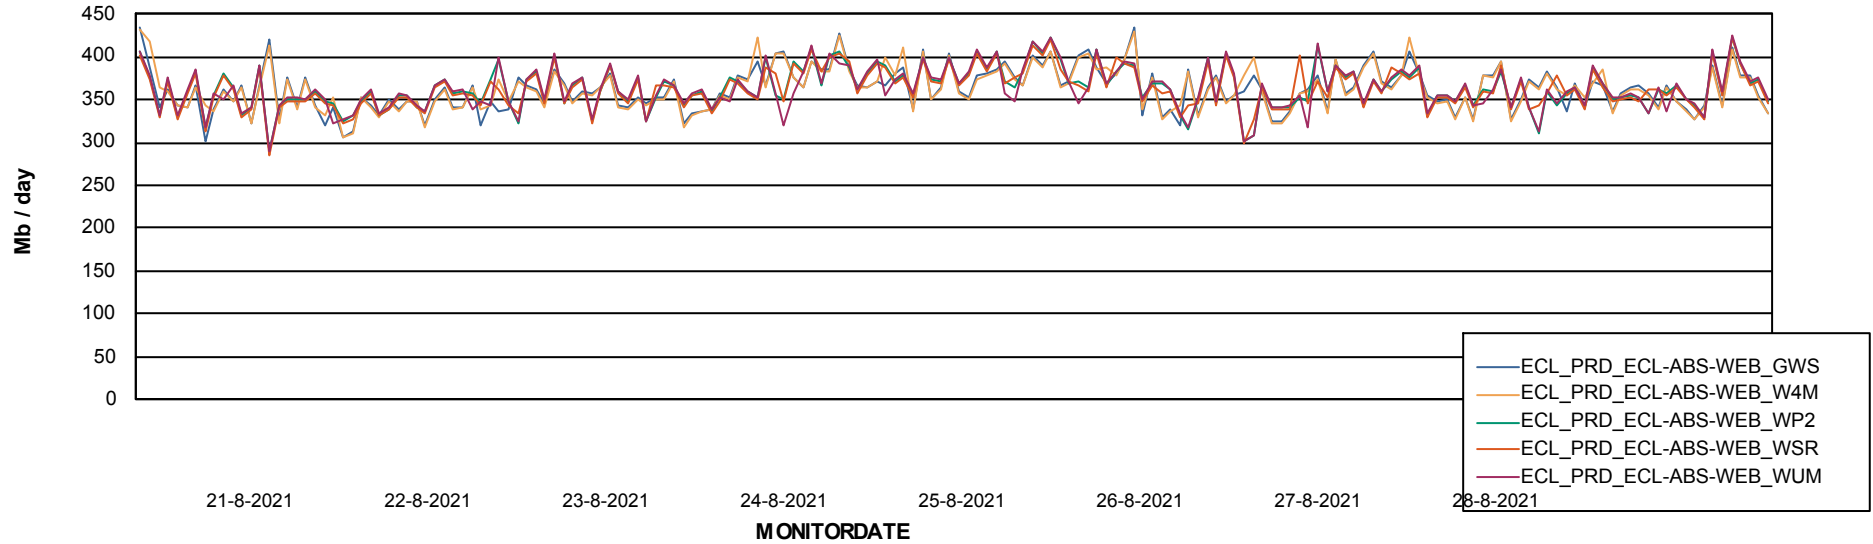

ABSSolute Application ReportServer Services

Avg memory used per ReportServer Service

Weekly SLA Customer Report

Customer ECL_Production
Database ID 77

ABSolute Web Component Services

Avg memory used per ABS Web component