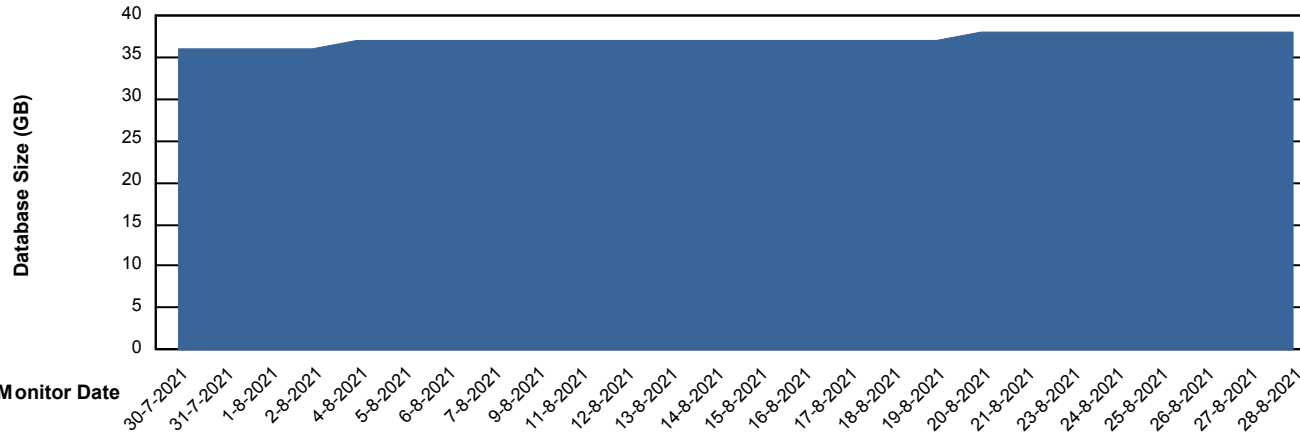

Weekly SLA Customer Report

Customer ECL_Production
Database ID 77

Harddisk Usage ECL_PRD_ECL-ABS-WEB

	Free disk space on C: (%)	Total disk space on C: (Gb)	Used disk space on C: (Gb)
28-8-2021	56	0	56
27-8-2021	56	127	56
26-8-2021	57	127	55
25-8-2021	57	0	54
24-8-2021	58	127	53
23-8-2021	59	0	53
22-8-2021	59	0	52

Weekly SLA Customer Report

Customer ECL_Production
 Database ID 77

DATABASE SIZE ECLDB_Production

Database growth over last month

Database Tablespace ECLDB_Production

Date	Tablespace Name	Filesize (Gb)	Usedsize (Gb)	Percentage free
28-8-2021	ABSDATA	42	35	17
	INDX	8	4	56
27-8-2021	ABSDATA	42	35	17
	INDX	8	4	56
26-8-2021	ABSDATA	42	35	17
	INDX	8	4	56
25-8-2021	ABSDATA	42	35	17
	INDX	8	3	56
24-8-2021	ABSDATA	42	35	17
	INDX	8	3	57
23-8-2021	ABSDATA	42	35	17
	INDX	8	3	57