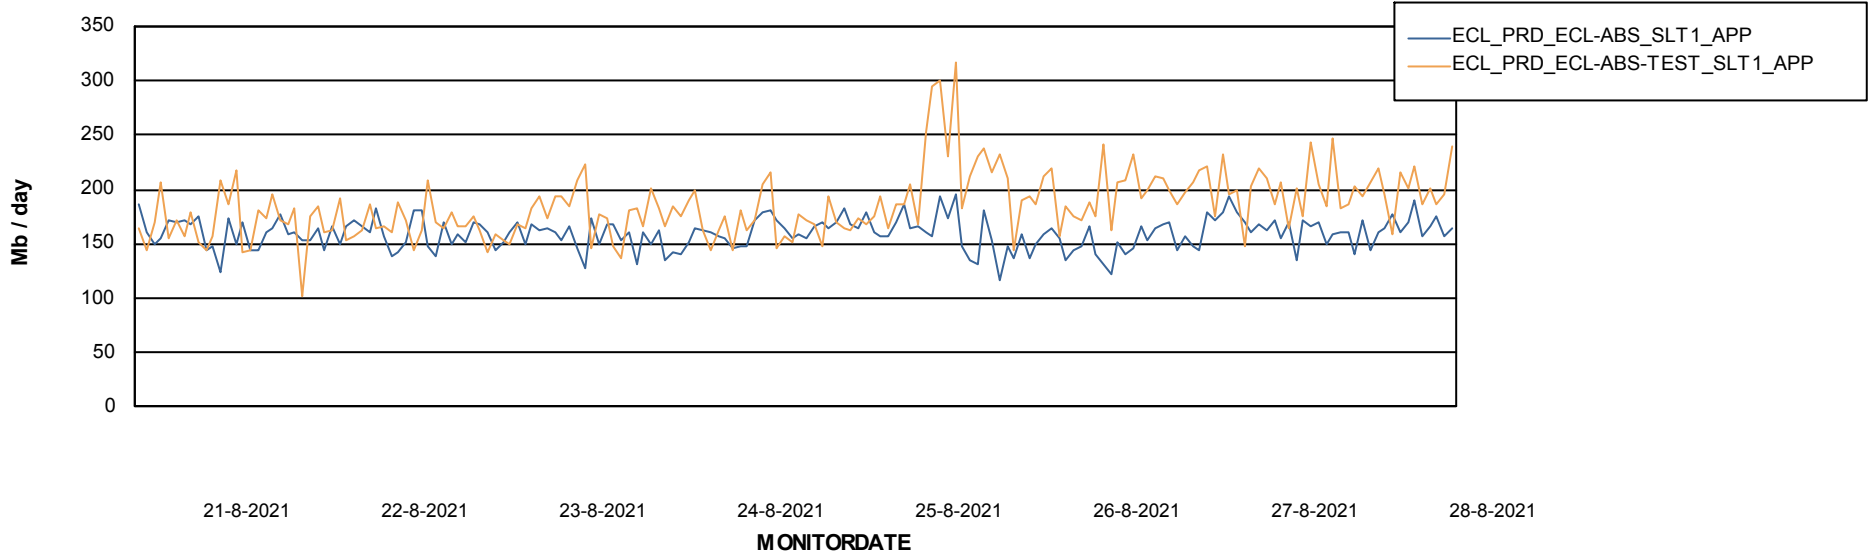

Weekly SLA Customer Report

Customer ECL_Production
 Database ID 77

DATABASE SIZE ECLDB_Production

Database growth over last month

Database Tablespace ECLDB_Production

Date	Tablespace Name	Filesize (Gb)	Usedsize (Gb)	Percentage free
28-8-2021	ABSDATA	42	35	17
	INDX	8	4	56
27-8-2021	ABSDATA	42	35	17
	INDX	8	4	56
26-8-2021	ABSDATA	42	35	17
	INDX	8	4	56
25-8-2021	ABSDATA	42	35	17
	INDX	8	3	56
24-8-2021	ABSDATA	42	35	17
	INDX	8	3	57
23-8-2021	ABSDATA	42	35	17
	INDX	8	3	57

Weekly SLA Customer Report

Customer ECL_Production
Database ID 77

ABSSolute Application Server Services

Avg memory used per ABS Server Service

Avg users per day per ABS server

Weekly SLA Customer Report

Customer ECL_Production
Database ID 77