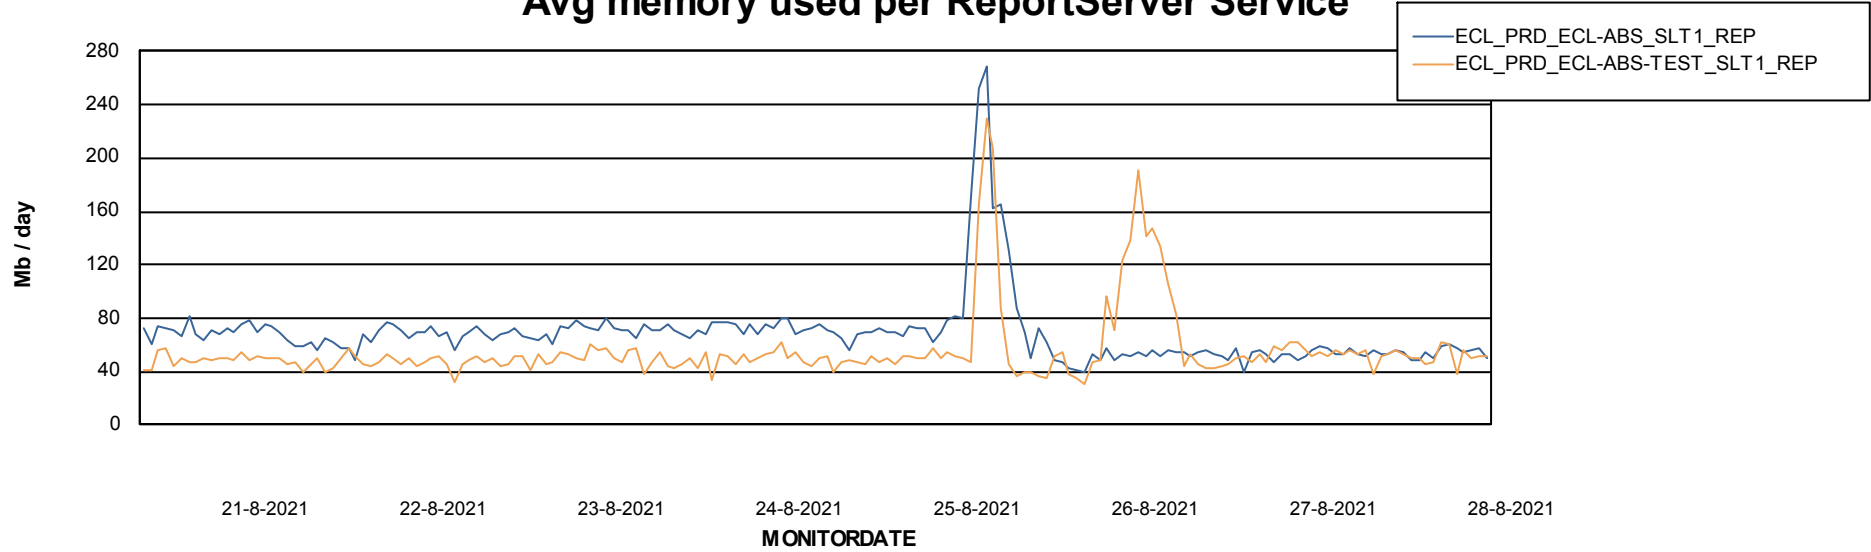

ABSSolute Application ReportServer Services

Avg memory used per ReportServer Service