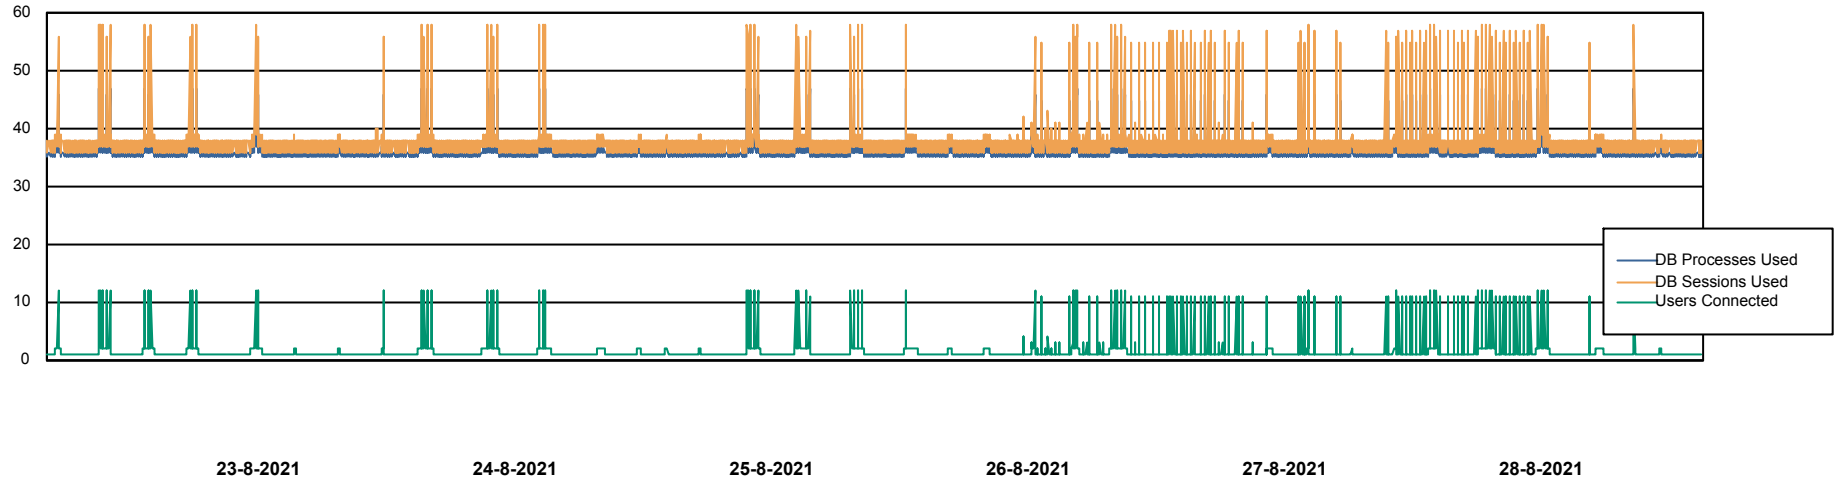

Weekly SLA Customer Report

Customer CUS Production
Database ID 84

Database Performance CUS_ProdDB_Primary

Weekly SLA Customer Report

Customer CUS Production
Database ID 84

Database Performance CUS_ProdDB_Standby