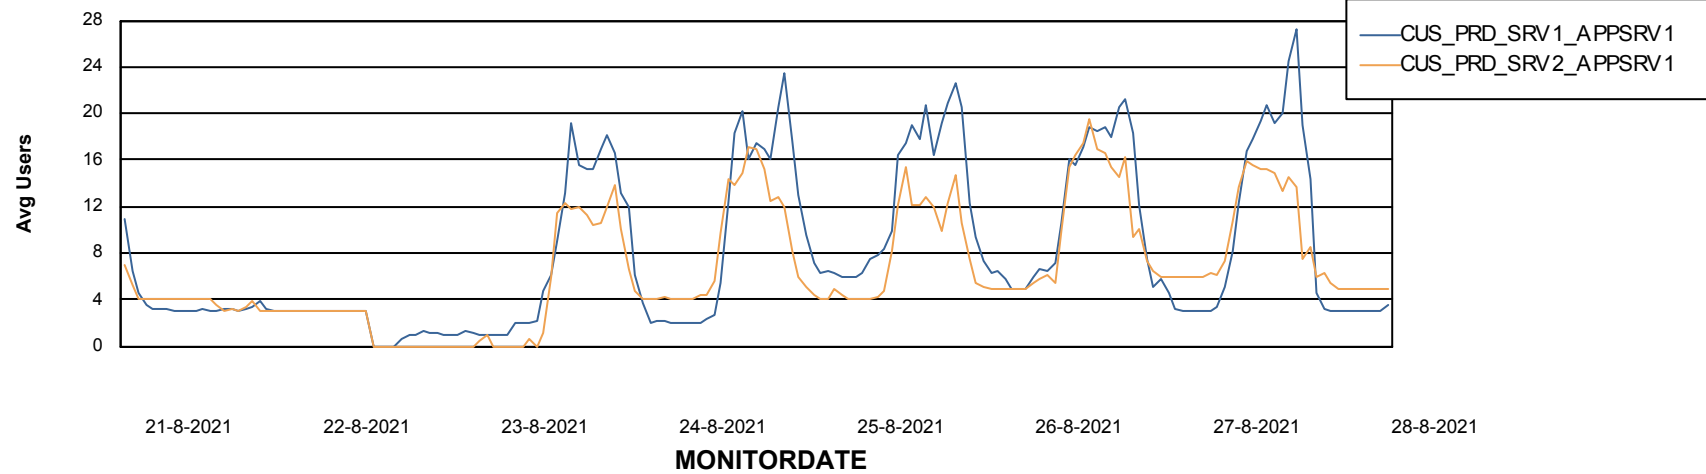

Avg users per day per ABS server