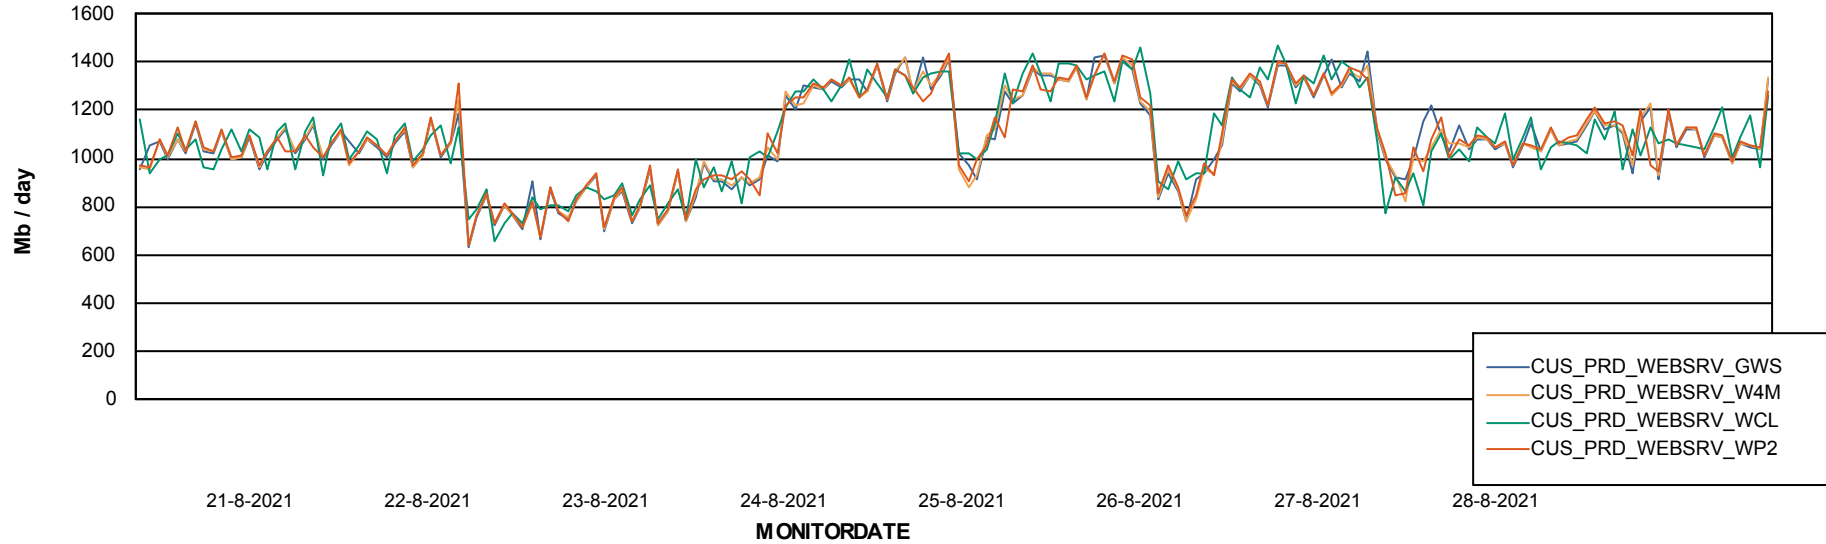

ABSSolute Web Component Services

Avg memory used per ABS Web component