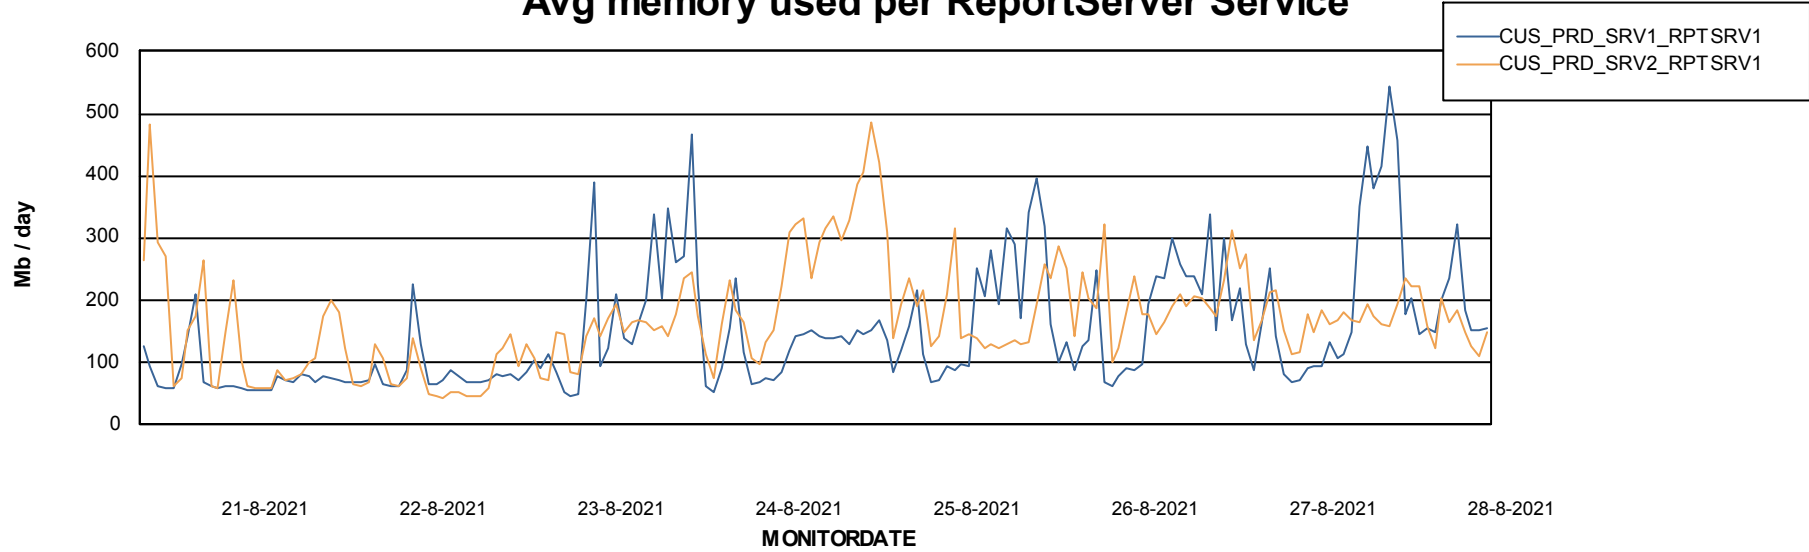

Avg memory used per ABS Server Service

Avg users per day per ABS server

Weekly SLA Customer Report

Customer CUS Production
Database ID 84

ABSSolute Web Component Services

Avg memory used per ReportServer Service