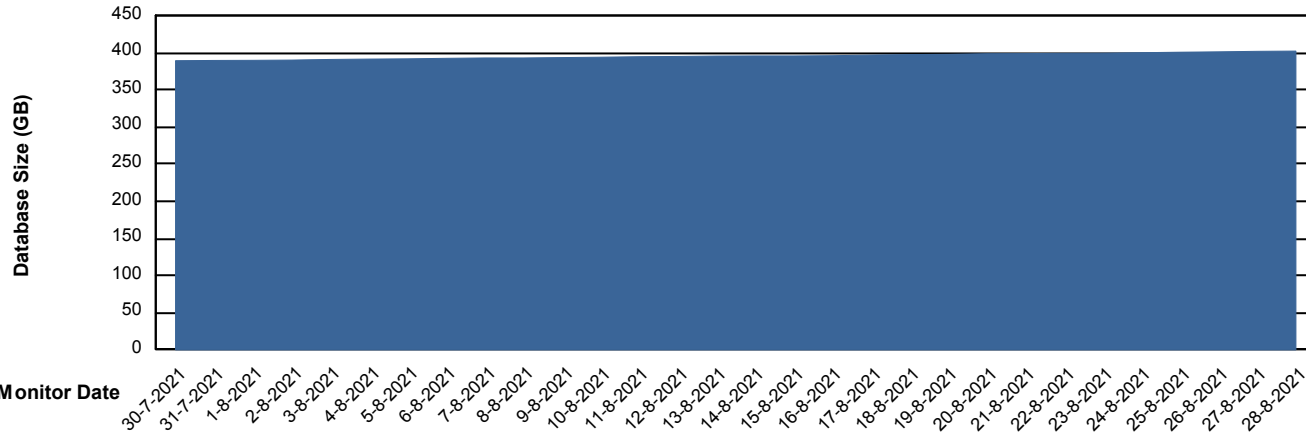

Database growth over last month

Database Tablespace CUS_ProdDB_Primary

Date	Tablespace Name	Filesize (Gb)	Usedsize (Gb)	Percentage free
28-8-2021	ABSDATA	162	125	23
	INDX	254	213	16
27-8-2021	ABSDATA	162	125	23
	INDX	254	213	16
26-8-2021	ABSDATA	162	125	23
	INDX	254	212	17
25-8-2021	ABSDATA	162	125	23
	INDX	254	212	17
24-8-2021	ABSDATA	162	125	23
	INDX	252	212	16
23-8-2021	ABSDATA	162	124	23
	INDX	252	212	16
22-8-2021	ABSDATA	162	124	23
	INDX	252	212	16