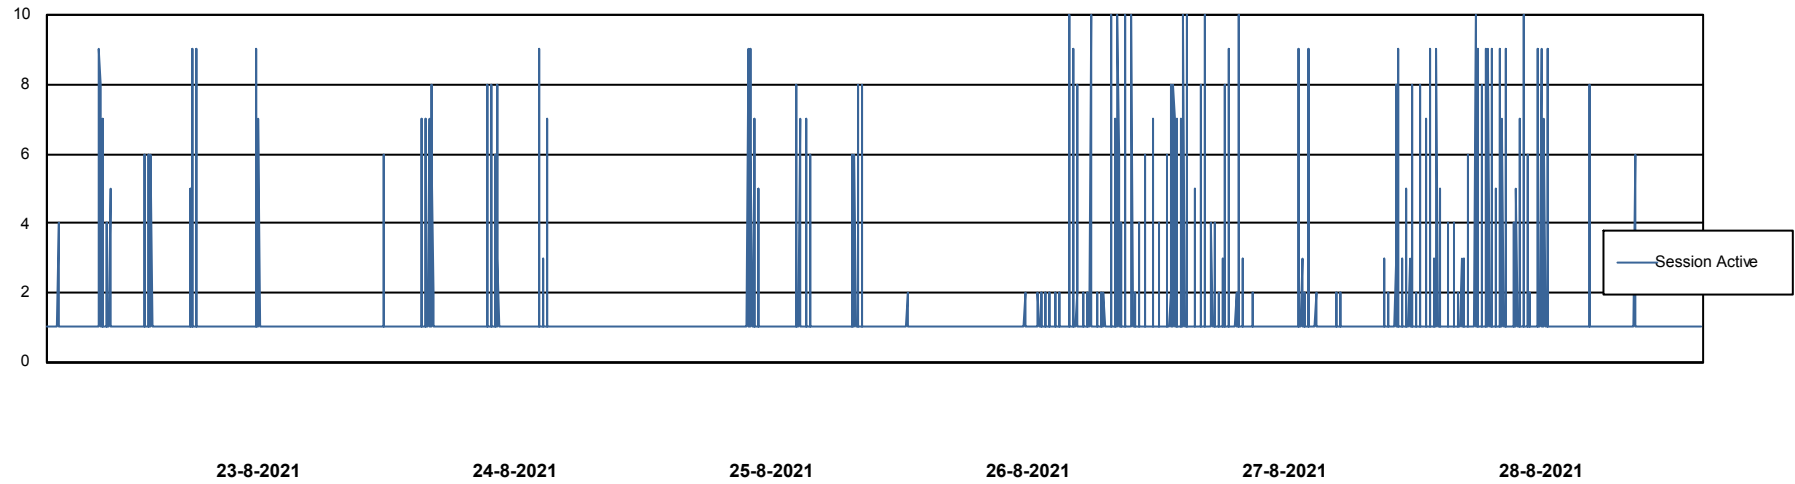

Weekly SLA Customer Report

Customer CUS Production
Database ID 84

Database Performance CUS_ProdDB_Primary

Weekly SLA Customer Report

Customer CUS Production
Database ID 84

Database Performance CUS_ProdDB_Standby