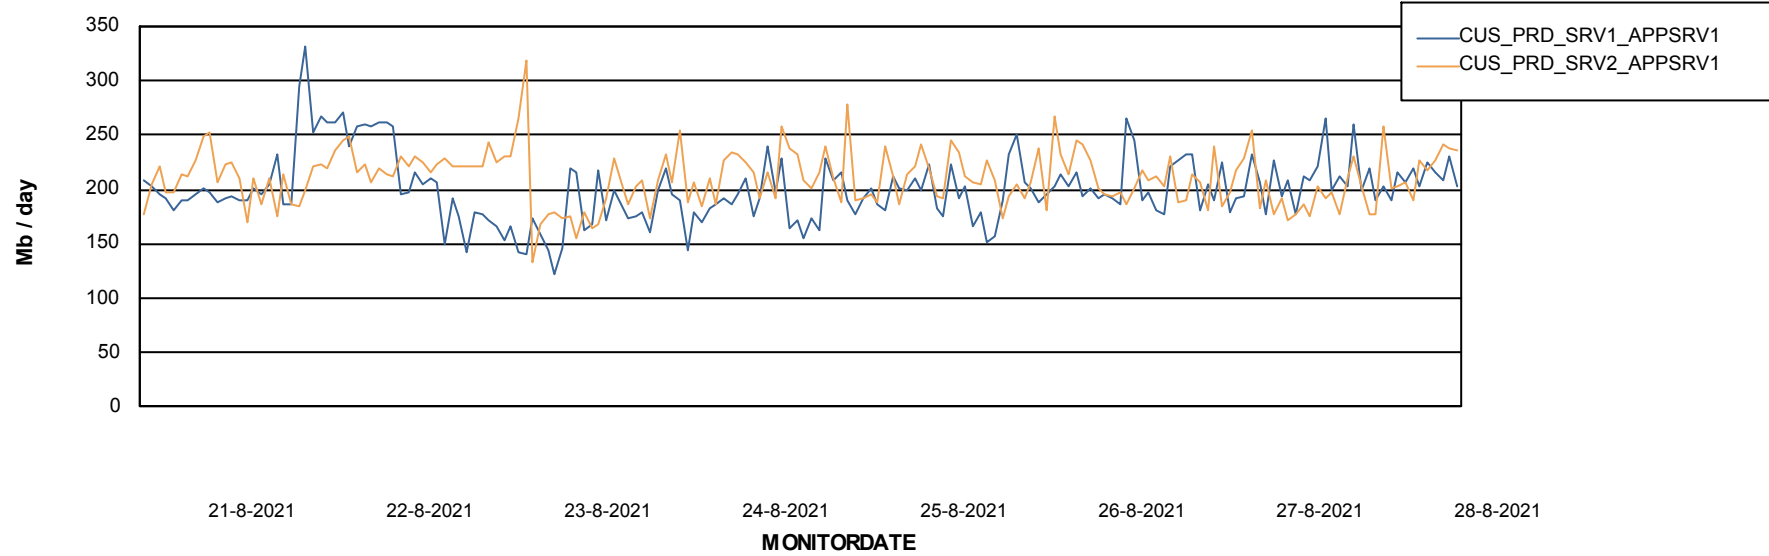

ABSSolute Application Server Services

Avg memory used per ABS Server Service