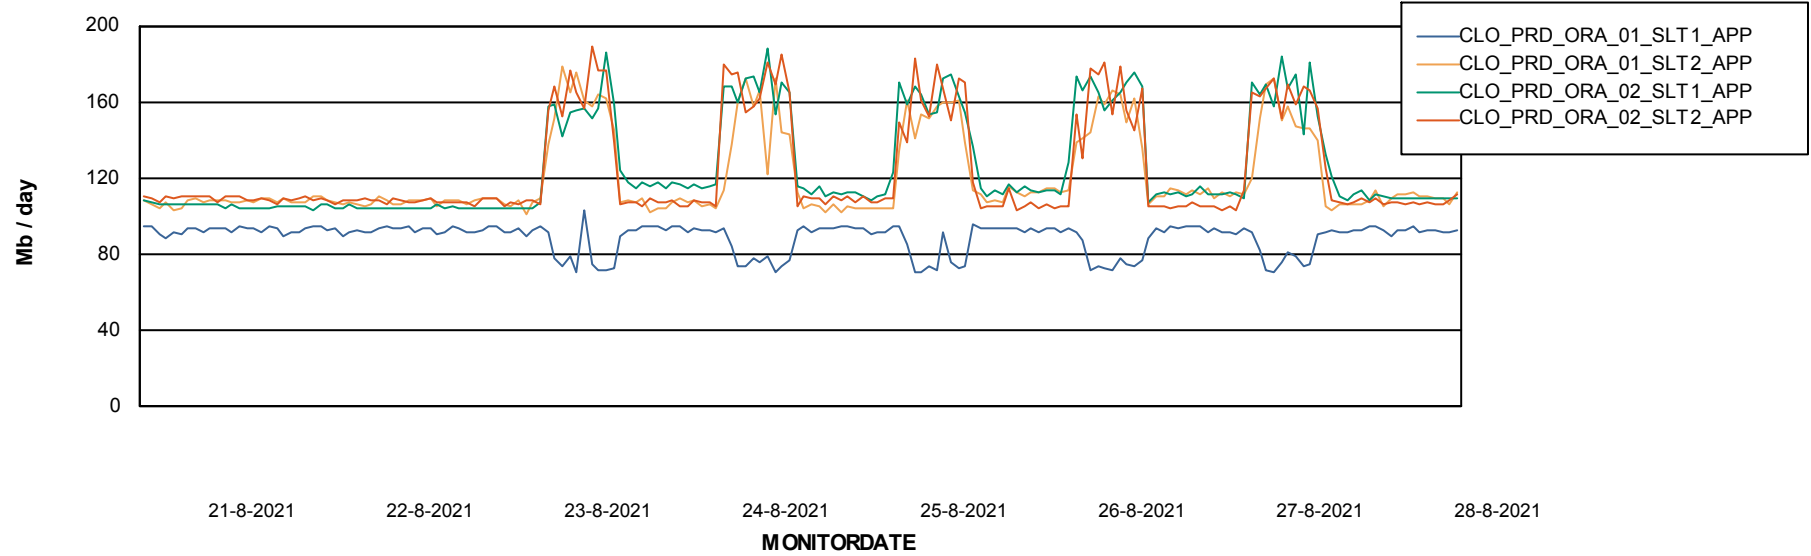

ABSSolute Application Server Services

Avg memory used per ABS Server Service