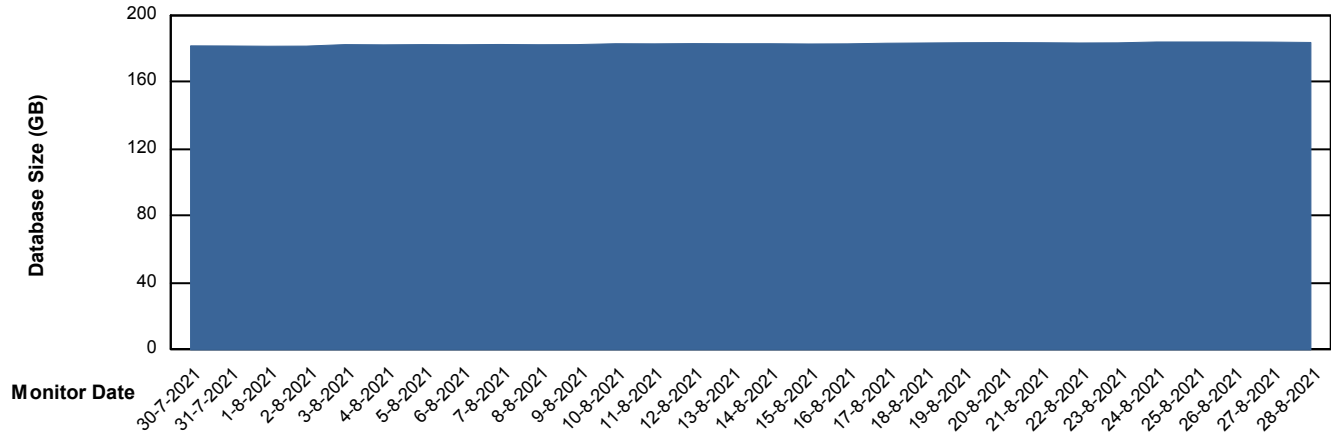

DATABASE SIZE CLODB_PRD_BI

Database growth over last month