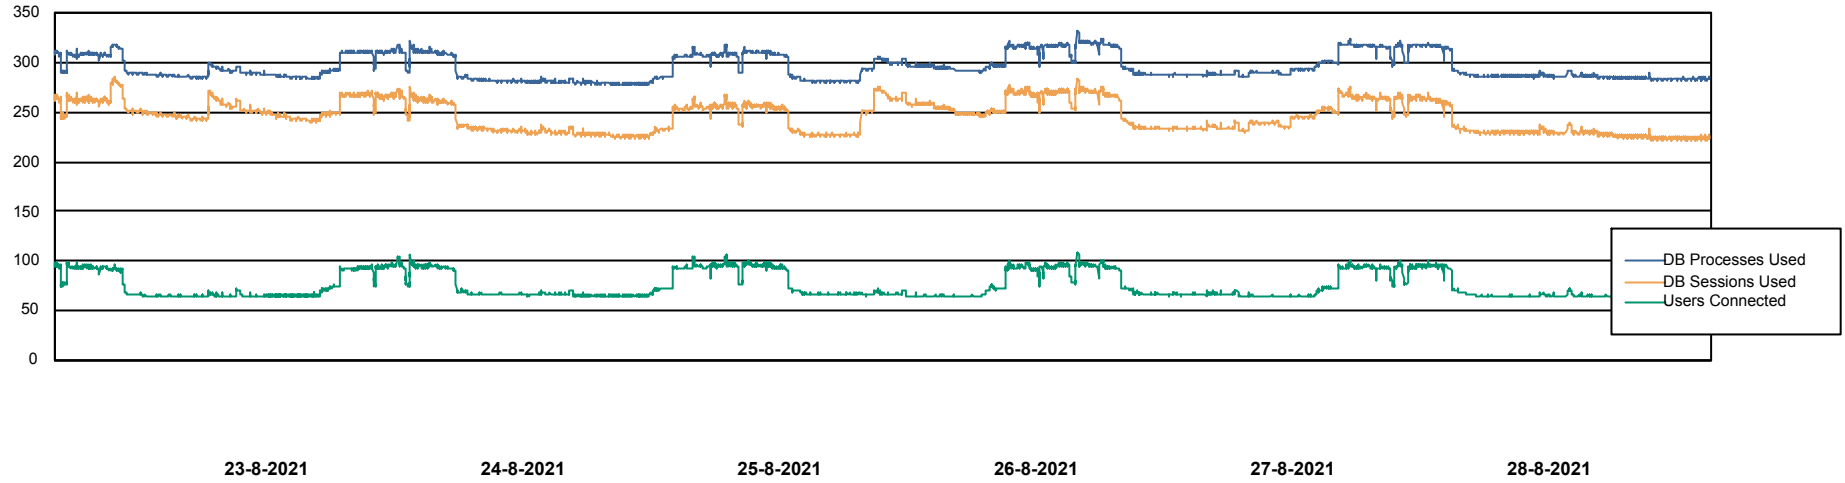

Weekly SLA Customer Report

Customer CLO Production
Database ID 38

Database Performance CLODB_PRD_BI

Weekly SLA Customer Report

Customer CLO Production
Database ID 38

Database Performance CLODB_PRD_Production