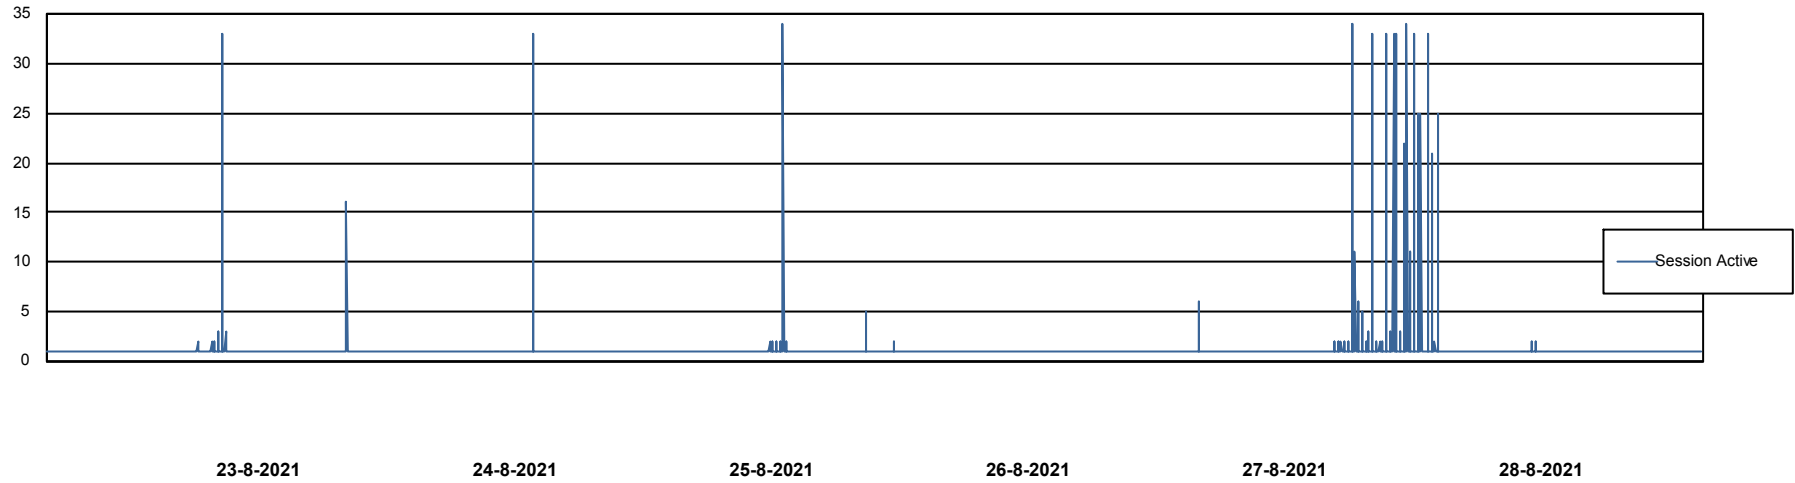

Database Performance CLODB_PRD_Standby