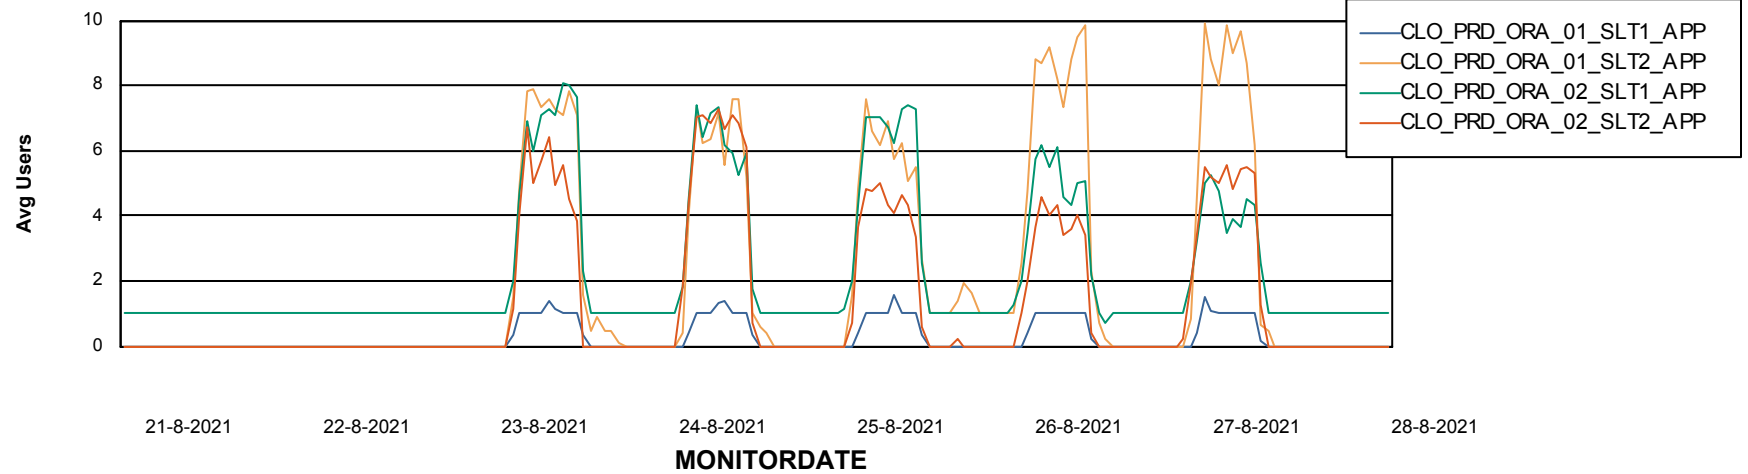

Avg users per day per ABS server