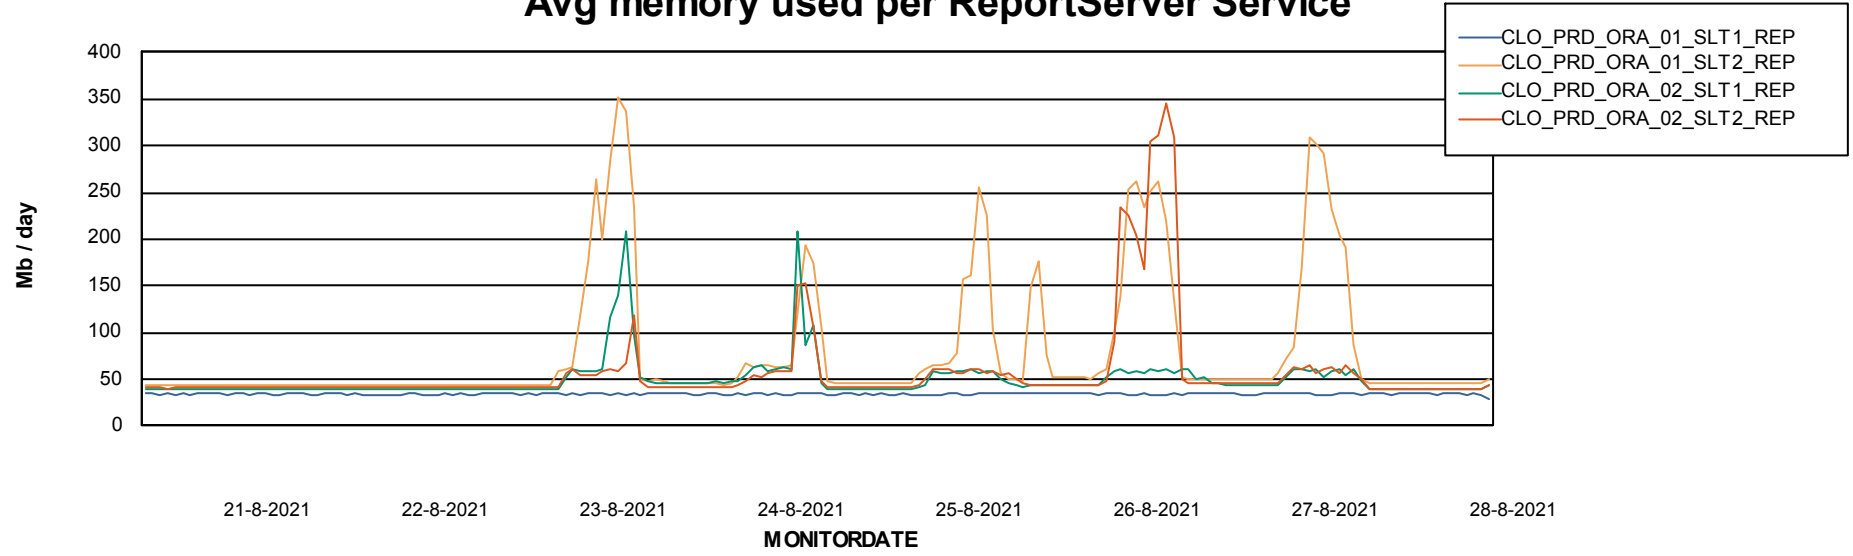

Avg memory used per ABS Server Service

Avg users per day per ABS server

Weekly SLA Customer Report

Customer CLO Production
Database ID 38

ABSSolute Application ReportServer Services

Avg memory used per ReportServer Service