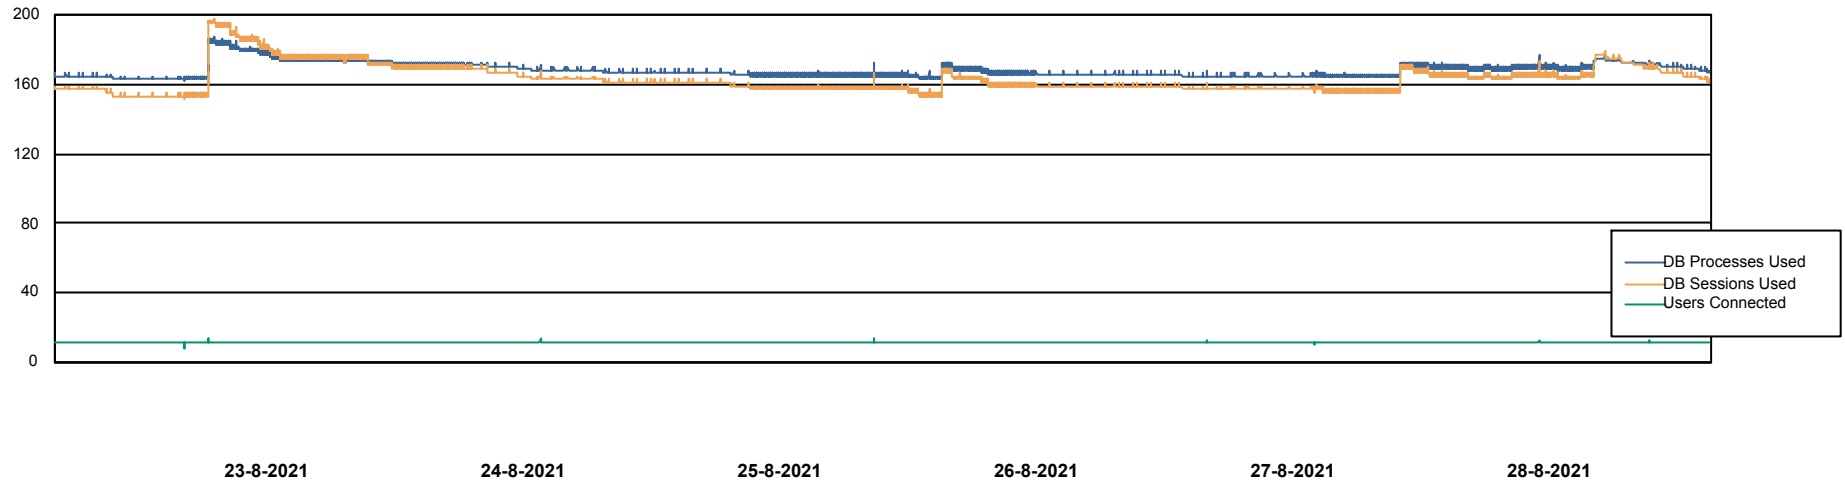

Weekly SLA Customer Report

Customer CLO Production
Database ID 38

Database Performance CLODB_PRD_Standby

Weekly SLA Customer Report

Customer CLO Production
Database ID 38

Database Performance CLODB_PRD_Test