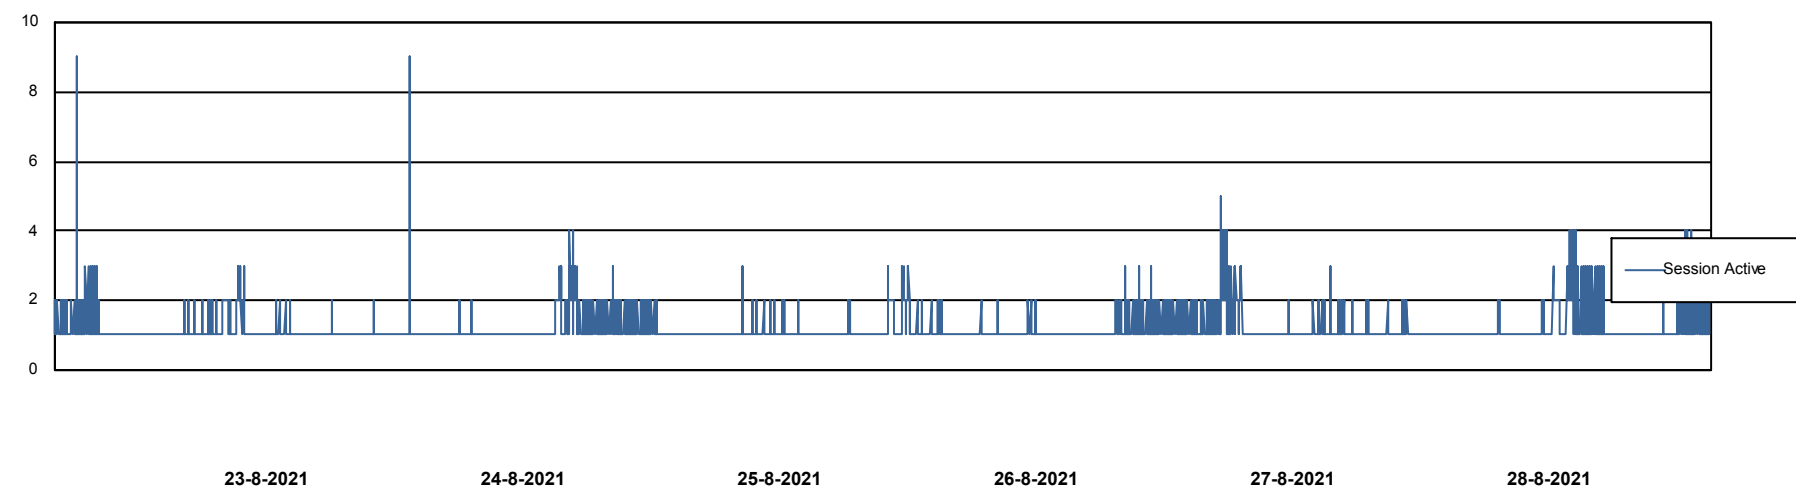

Weekly SLA Customer Report

Customer CLO Production
Database ID 38

Database Performance CLODB_PRD_BI

Weekly SLA Customer Report

Customer CLO Production
Database ID 38

Database Performance CLODB_PRD_Production