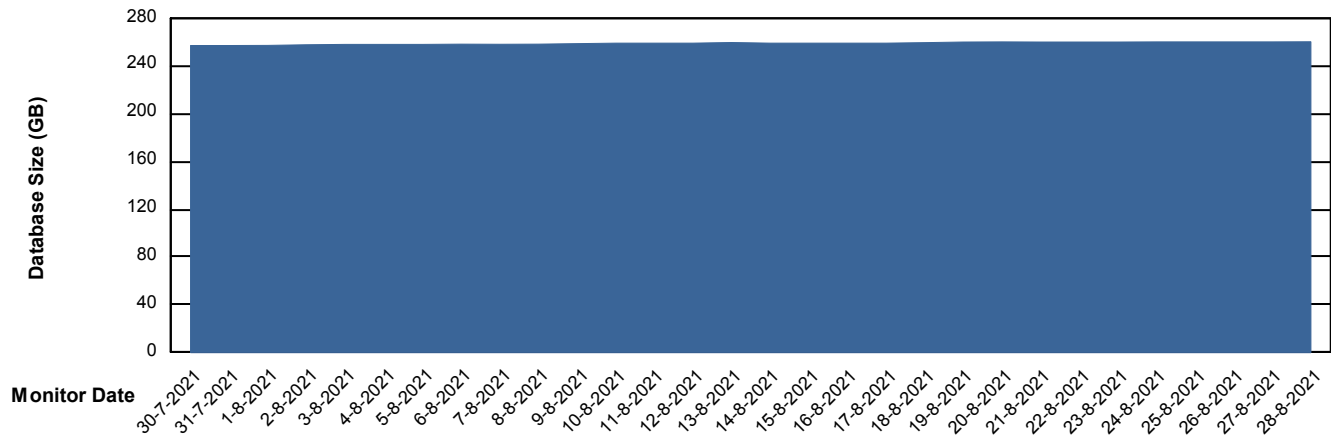

Weekly SLA Customer Report

Customer CLO Production
Database ID 38

DATABASE SIZE CLODB_PRD_BI

Database growth over last month

DATABASE SIZE CLODB_PRD_Production

Database growth over last month

Weekly SLA Customer Report