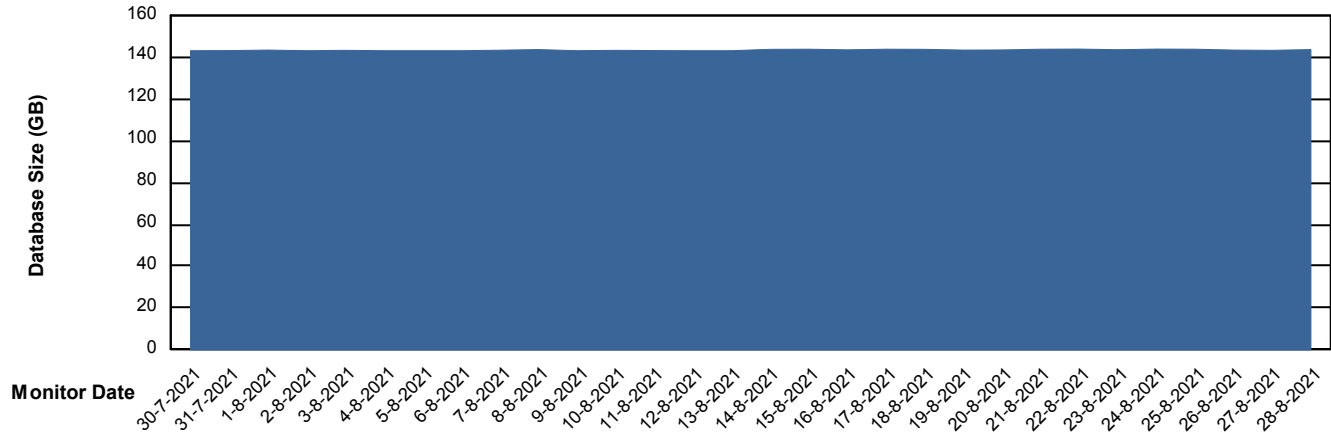

DATABASE SIZE CLODB_PRD_Test

Database growth over last month