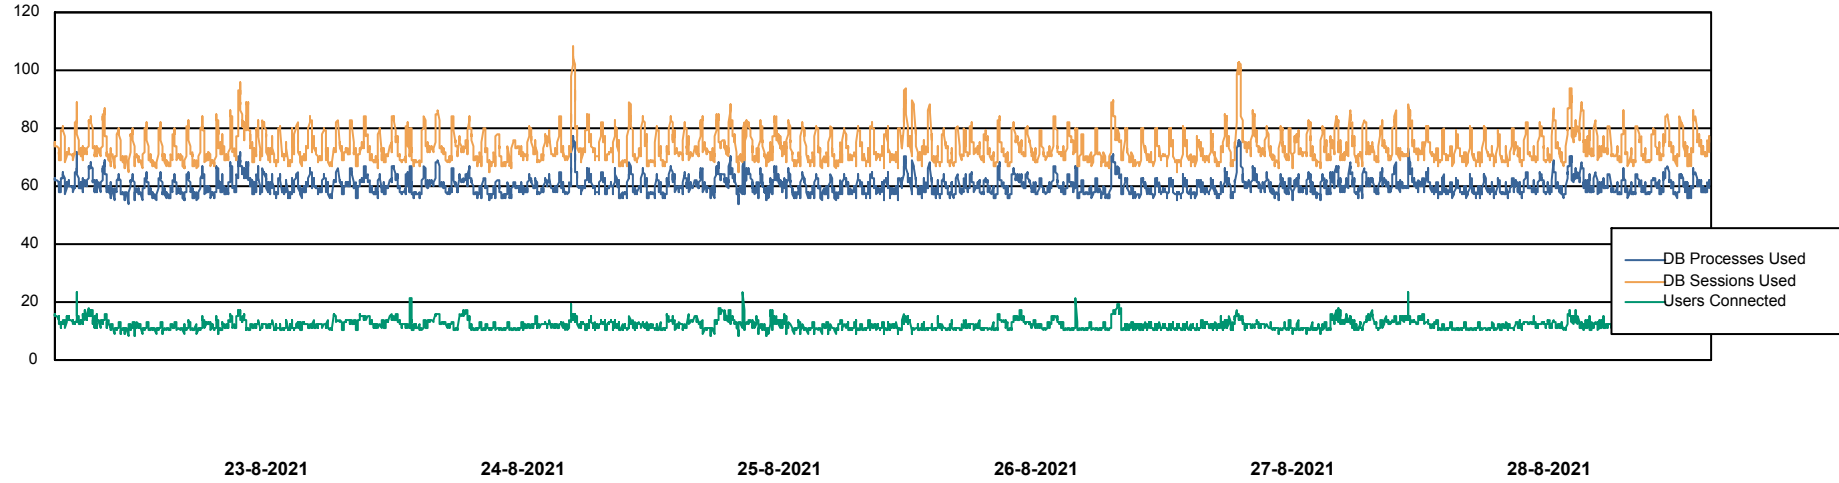

Weekly SLA Customer Report

Customer CLO Production
Database ID 38

Database Performance CLODB_PRD_BI

Weekly SLA Customer Report

Customer CLO Production
Database ID 38

Database Performance CLODB_PRD_Production