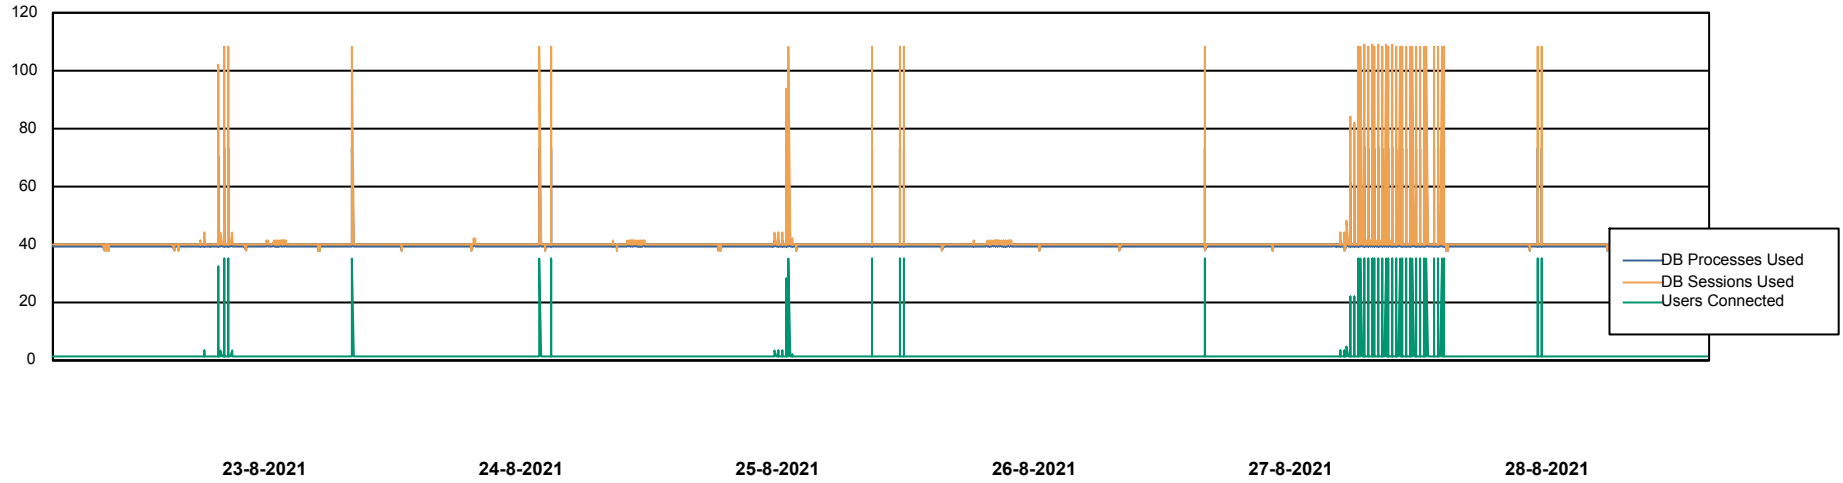

Database Performance CLODB_PRD_Standby