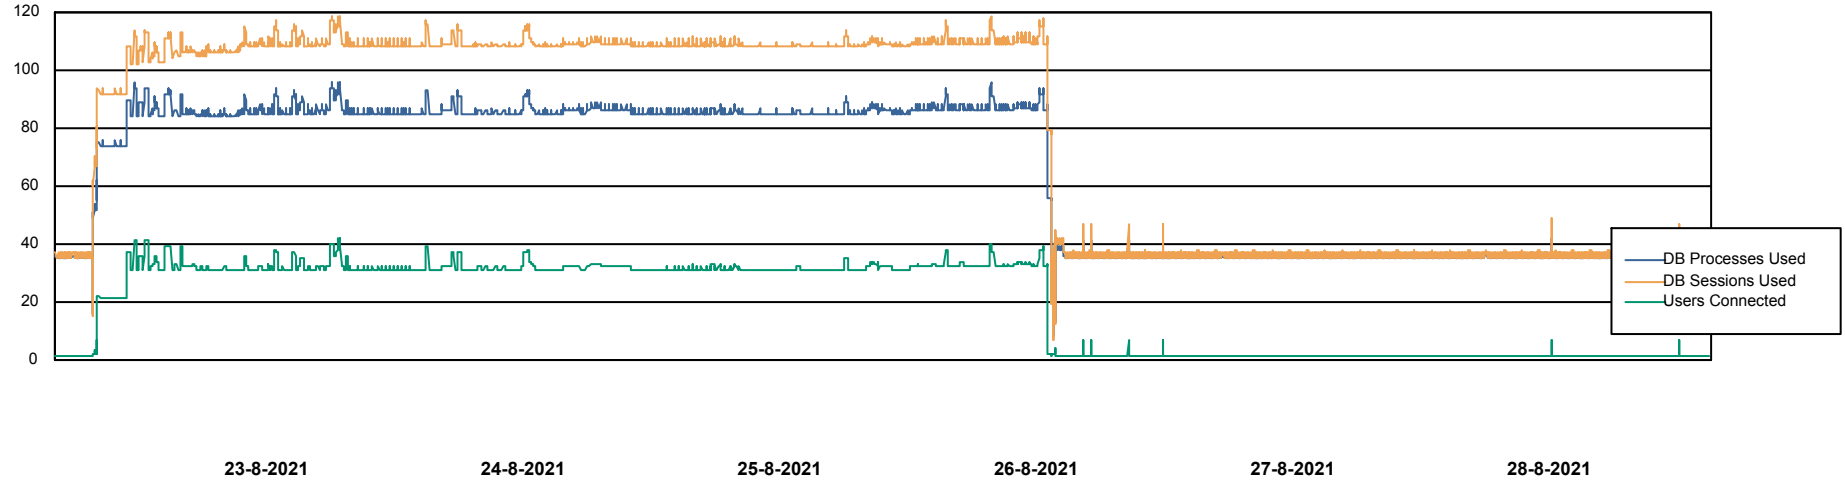

Harddisk Usage CIW_PRD_ORACLE2

	Free disk space on c: (%)	Total disk space on c: (Gb)	Free disk space on d: (%)	Total disk space on d: (Gb)	Free disk space on e: (%)	Total disk space on e: (Gb)
28-8-2021	91	701	67	700	100	830
27-8-2021	91	701	67	700	100	830
26-8-2021	92	701	67	700	100	830
25-8-2021	92	701	67	700	100	830
24-8-2021	92	701	63	700	100	830
23-8-2021	92	701	62	700	100	830
22-8-2021	92	701	62	700	100	830

Weekly SLA Customer Report

Customer CIW Production
Database ID 45

Database Performance CIWDB_Standby

Weekly SLA Customer Report

Customer CIW Production
 Database ID 45

DATABASE SIZE CIWDB_Production

Database growth over last month