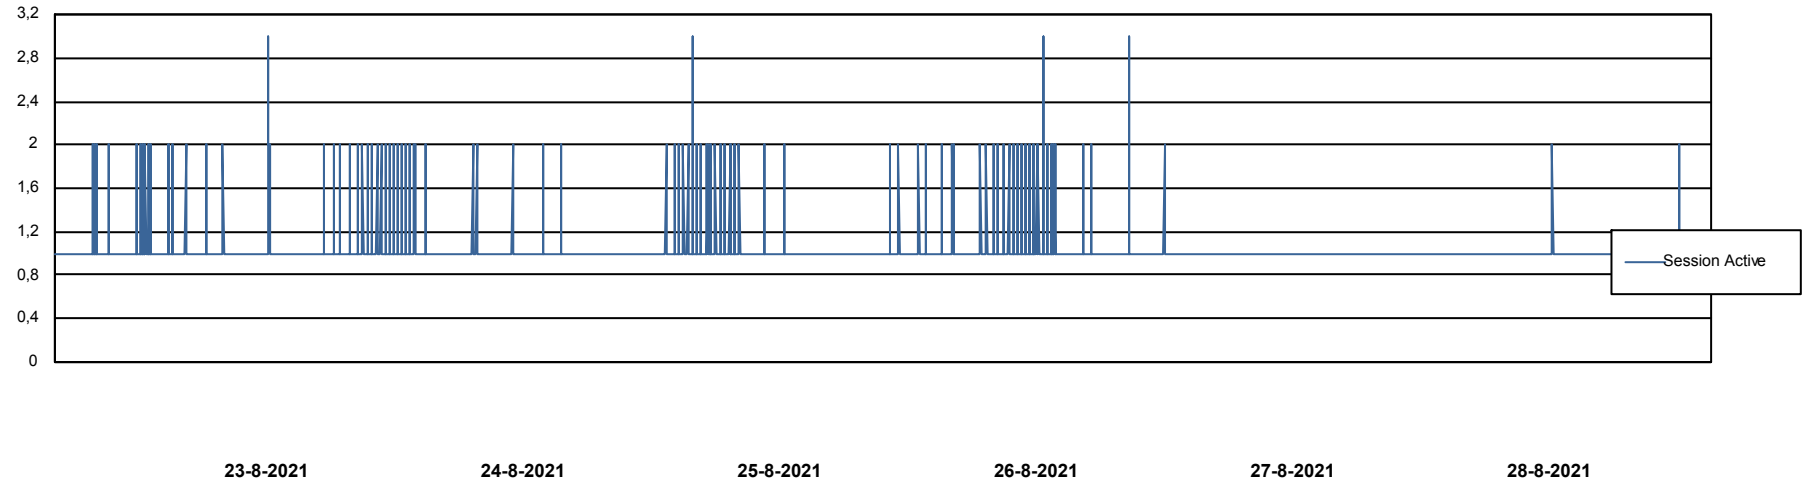

Harddisk Usage CIW_PRD_ORACLE2

	Free disk space on c: (%)	Total disk space on c: (Gb)	Free disk space on d: (%)	Total disk space on d: (Gb)	Free disk space on e: (%)	Total disk space on e: (Gb)
28-8-2021	91	701	67	700	100	830
27-8-2021	91	701	67	700	100	830
26-8-2021	92	701	67	700	100	830
25-8-2021	92	701	67	700	100	830
24-8-2021	92	701	63	700	100	830
23-8-2021	92	701	62	700	100	830
22-8-2021	92	701	62	700	100	830

Weekly SLA Customer Report

Customer CIW Production
Database ID 45

Database Performance CIWDB_Standby

Weekly SLA Customer Report

Customer CIW Production
 Database ID 45

DATABASE SIZE CIWDB_Production

Database growth over last month