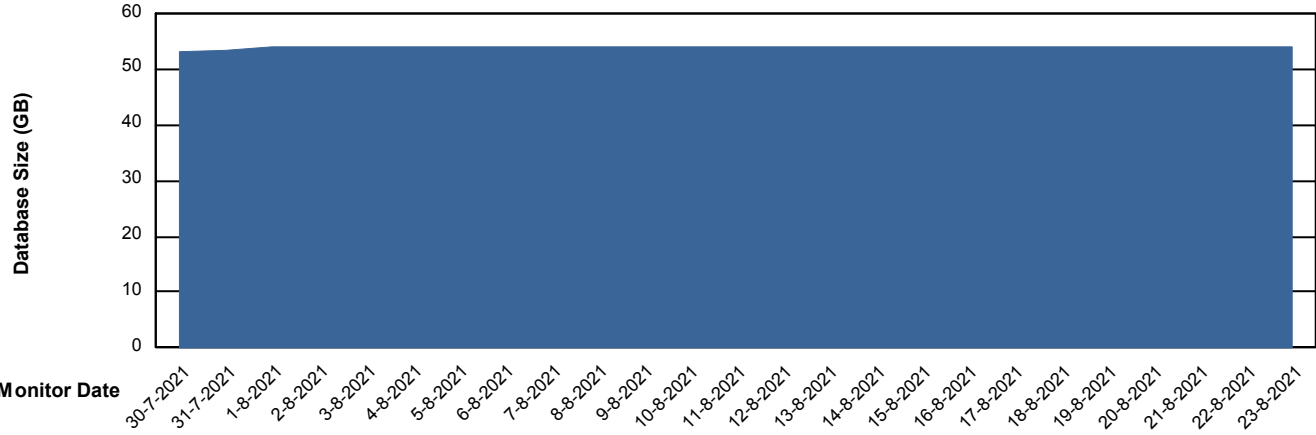

Weekly SLA Customer Report

Customer CIW Production
Database ID 45

Database Performance CIWDB_Standby

Weekly SLA Customer Report

Customer CIW Production
 Database ID 45

DATABASE SIZE CIWDB_Production

Database growth over last month

Database Tablespace CIWDB_Production

Date	Tablespace Name	Filesize (Gb)	Usedsize (Gb)	Percentage free
23-8-2021	ABSDATA	51	41	20
	INDX	12	6	50
22-8-2021	ABSDATA	51	41	20
	INDX	12	6	50

Weekly SLA Customer Report