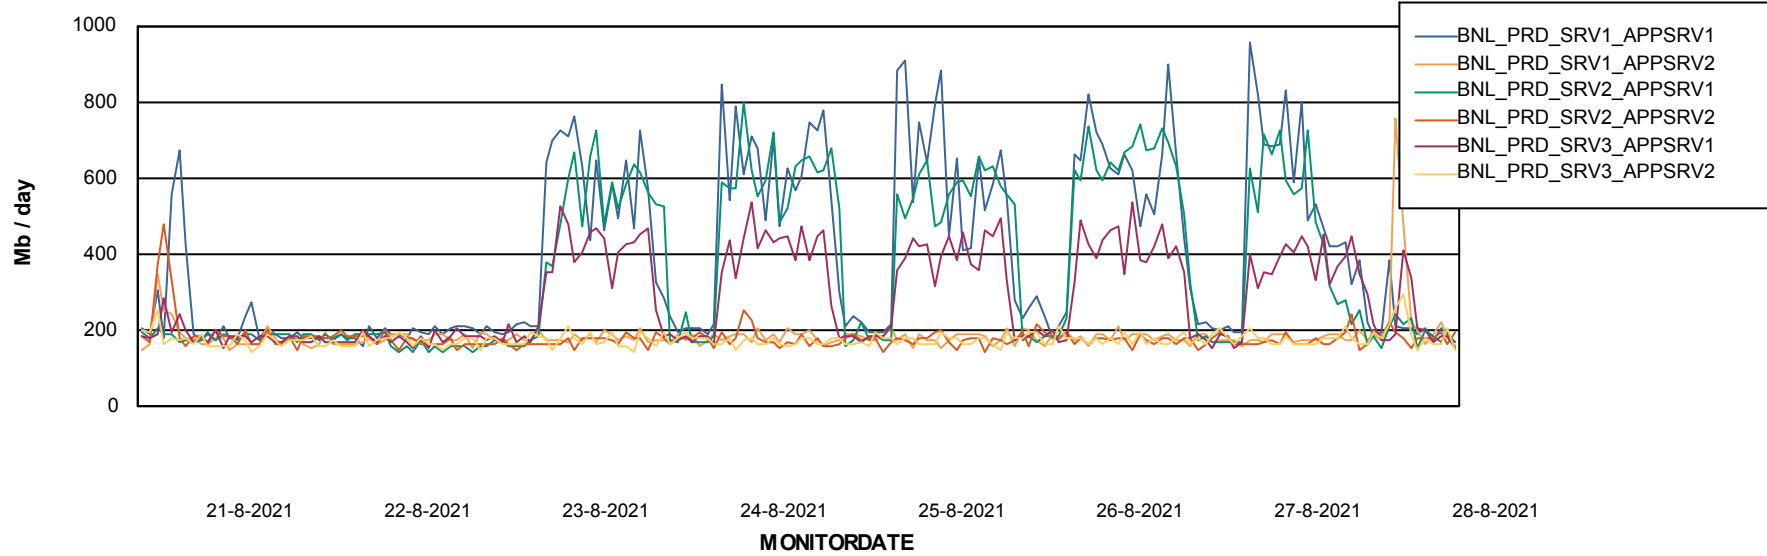

Database Performance BNLDB_Production

Weekly SLA Customer Report

Customer BNL_Production
 Database ID 83

DATABASE SIZE BNLDB_Production

Database growth over last month

Database Tablespace BNLDB_Production

Date	Tablespace Name	Filesize (Gb)	Usedsize (Gb)	Percentage free
28-8-2021	ABSDATA	122	66	46
	INDX	340	126	63
27-8-2021	ABSDATA	122	66	46
	INDX	340	126	63
26-8-2021	ABSDATA	122	66	46
	INDX	340	126	63
25-8-2021	ABSDATA	122	66	46
	INDX	340	126	63
24-8-2021	ABSDATA	122	66	46
	INDX	340	125	63
23-8-2021	ABSDATA	122	66	46
	INDX	340	125	63
22-8-2021	ABSDATA	122	66	46
	INDX	340	125	63

Weekly SLA Customer Report

Customer BNL_Production
Database ID 83

ABSSolute Application Server Services

Avg memory used per ABS Server Service

Avg users per day per ABS server

Weekly SLA Customer Report

Customer BNL_Production
Database ID 83