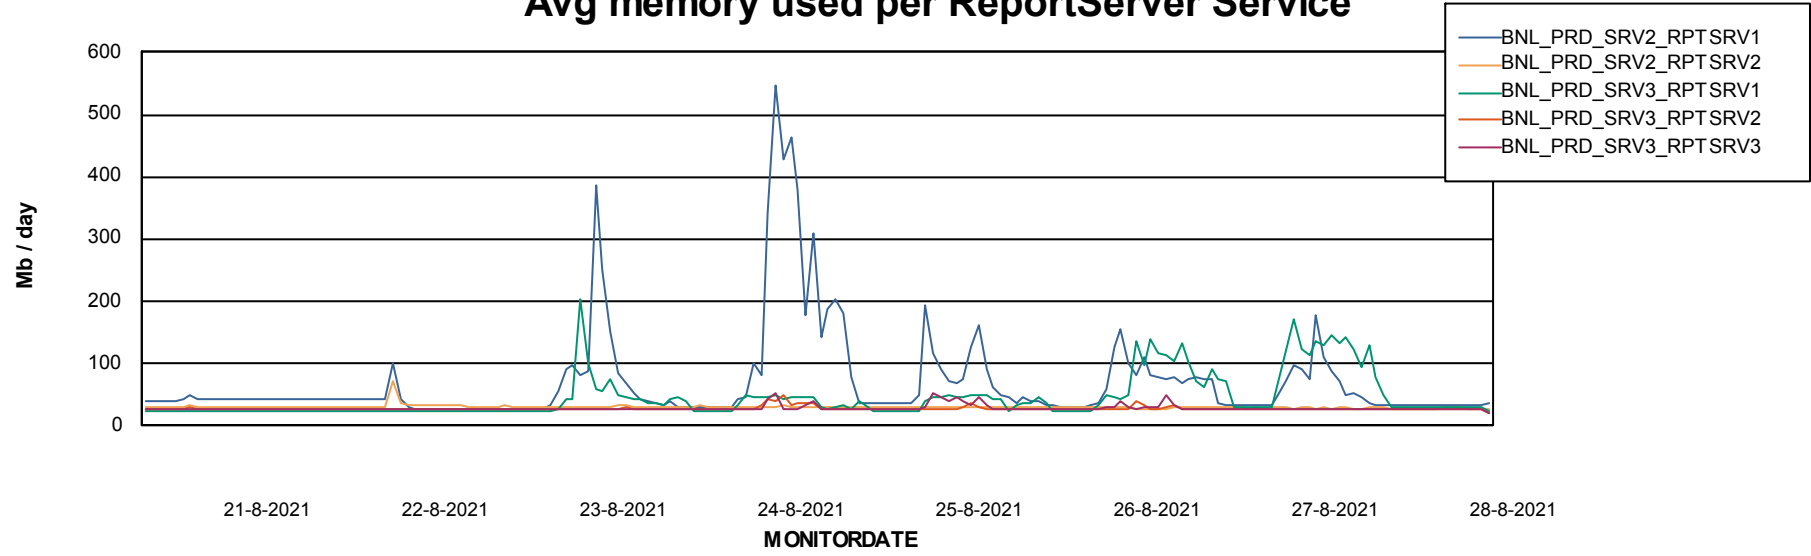

ABSolute Web Component Services

Avg memory used per ReportServer Service