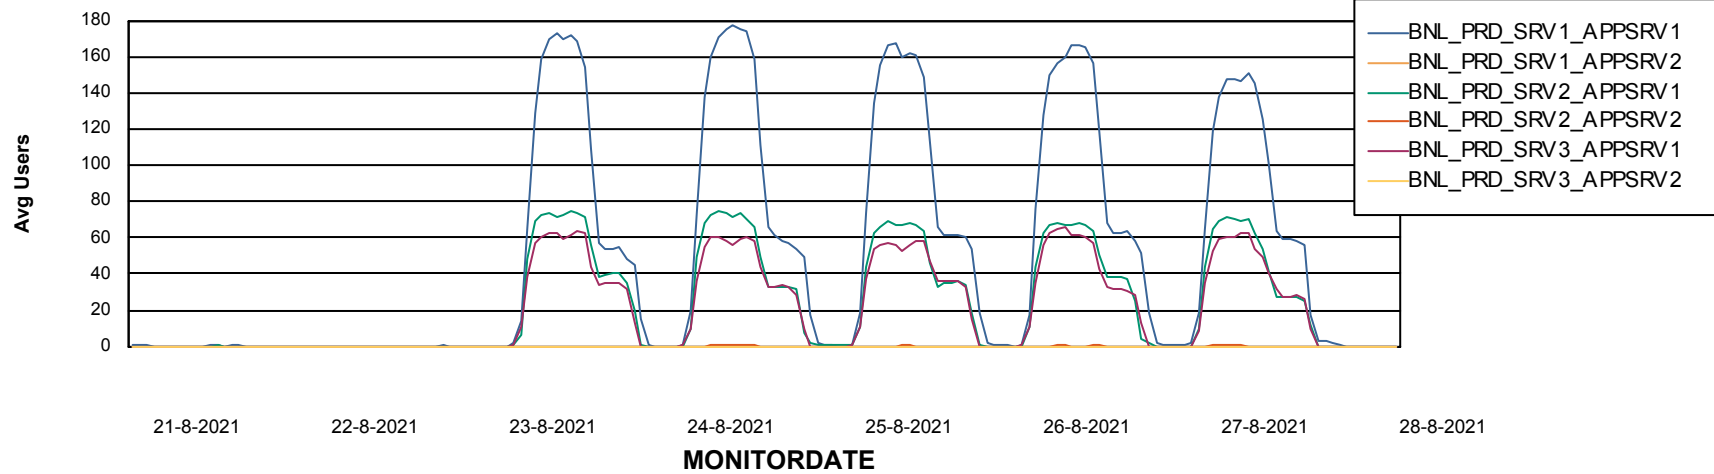

Database Performance BNLDB_Production

Weekly SLA Customer Report

Customer BNL_Production
 Database ID 83

DATABASE SIZE BNLDB_Production

Database growth over last month

Database Tablespace BNLDB_Production

Date	Tablespace Name	Filesize (Gb)	Usedsize (Gb)	Percentage free
28-8-2021	ABSDATA	122	66	46
	INDX	340	126	63
27-8-2021	ABSDATA	122	66	46
	INDX	340	126	63
26-8-2021	ABSDATA	122	66	46
	INDX	340	126	63
25-8-2021	ABSDATA	122	66	46
	INDX	340	126	63
24-8-2021	ABSDATA	122	66	46
	INDX	340	125	63
23-8-2021	ABSDATA	122	66	46
	INDX	340	125	63
22-8-2021	ABSDATA	122	66	46
	INDX	340	125	63

Weekly SLA Customer Report

Customer BNL_Production
Database ID 83

ABSSolute Application Server Services

Avg memory used per ABS Server Service

Avg users per day per ABS server

Weekly SLA Customer Report

Customer BNL_Production
Database ID 83