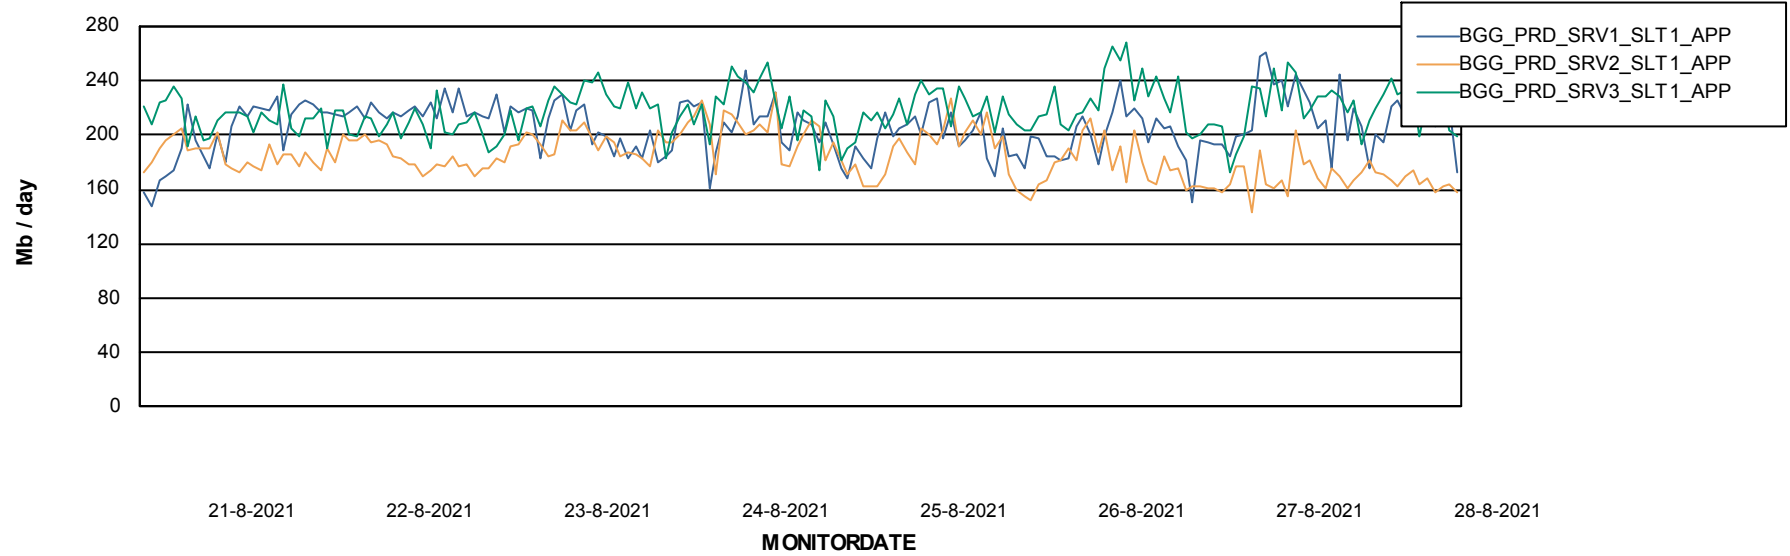

ABSolute Application Server Services

Avg memory used per ABS Server Service