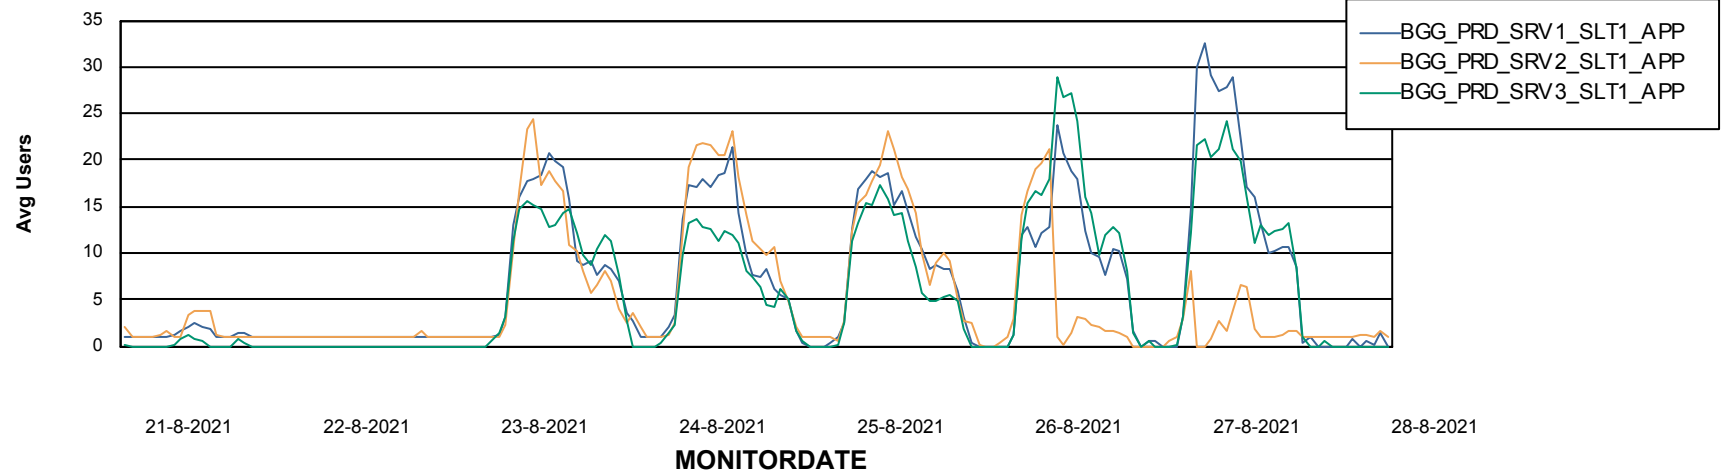

Avg users per day per ABS server