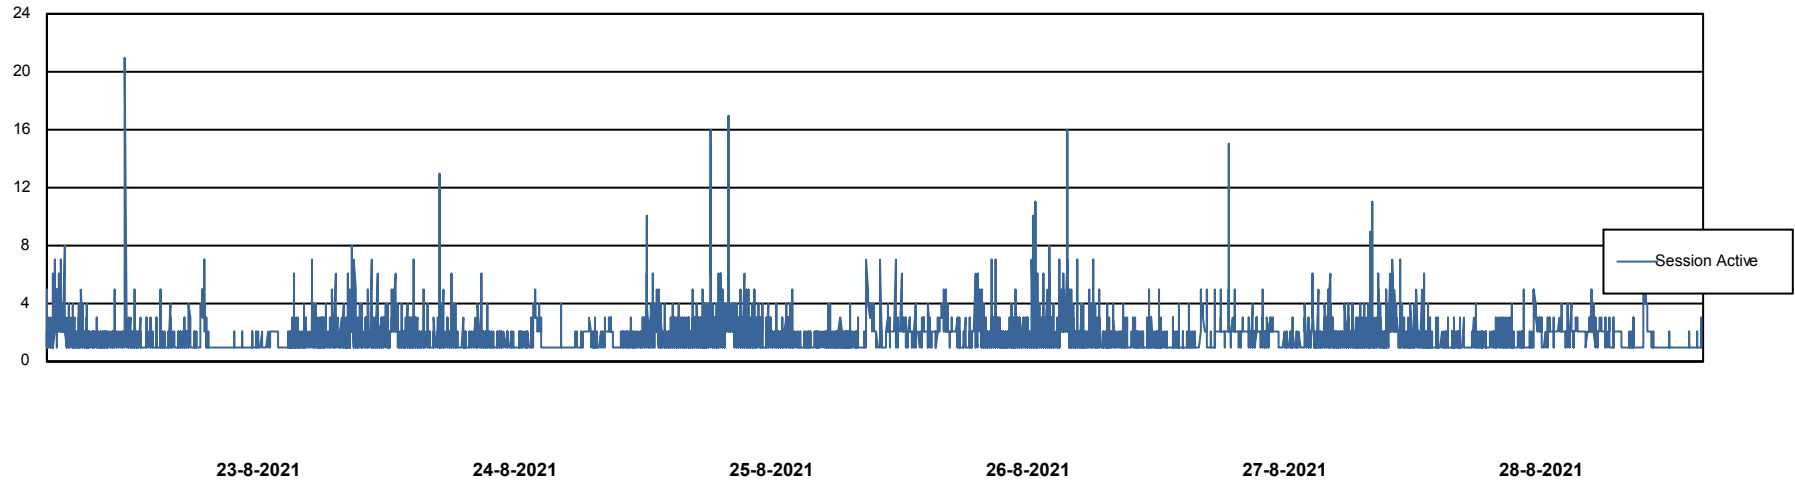

Harddisk Usage BGG_PRD_SRV4

	Free disk space on / (%)	Total disk space on / (Gb)	Used disk space on / (Gb)	Free disk space on /home (%)	Free disk space on /opt (%)	Total disk space on /opt (Gb)	Used disk space on /opt (Gb)	Free disk space on /opt/abs (%)	Total disk space on /opt/abs	Used disk space on /opt/abs
28-8-2021	27	1	1	98	100	1	0	42	15	8
27-8-2021	27	1	1	98	100	1	0	42	15	8
26-8-2021	27	1	1	98	100	1	0	42	15	8
25-8-2021	27	1	1	98	100	1	0	42	15	8
24-8-2021	27	1	1	98	100	1	0	42	15	8
23-8-2021	27	1	1	98	100	1	0	42	15	8
22-8-2021	27	1	1	98	100	1	0	42	15	8

Weekly SLA Customer Report

Customer BGG_Production
Database ID 58

Database Performance BGGDB_BI

Weekly SLA Customer Report

Customer BGG_Production
Database ID 58

Database Performance BGGDB_Production

Weekly SLA Customer Report

Customer BGG_Production
Database ID 58

Database Performance BGGDB_Standby

Weekly SLA Customer Report

Customer BGG_Production
Database ID 58

DATABASE SIZE BGGDB_BI

Database growth over last month

DATABASE SIZE BGGDB_Production