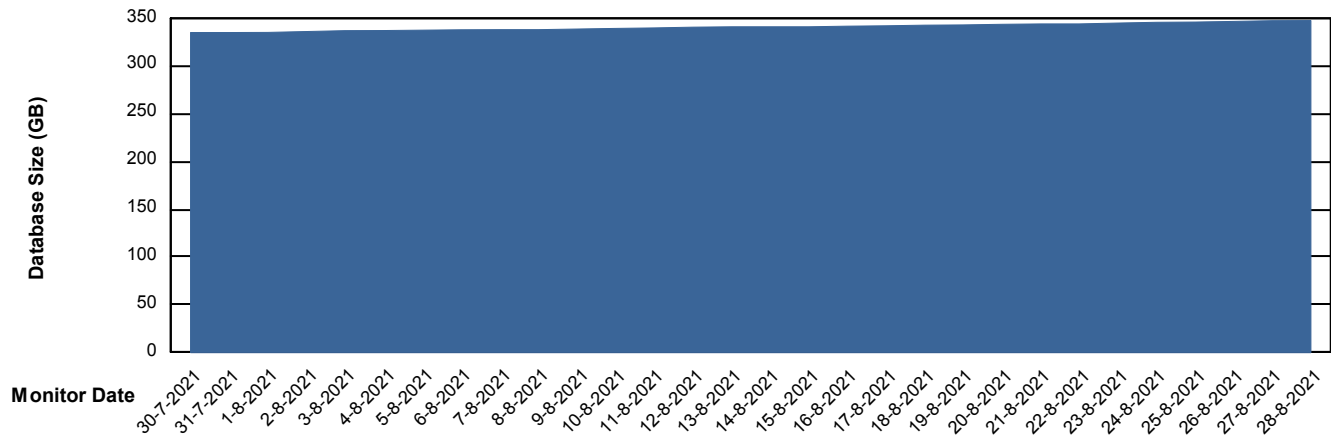

DATABASE SIZE BGGDB_Production

Database growth over last month