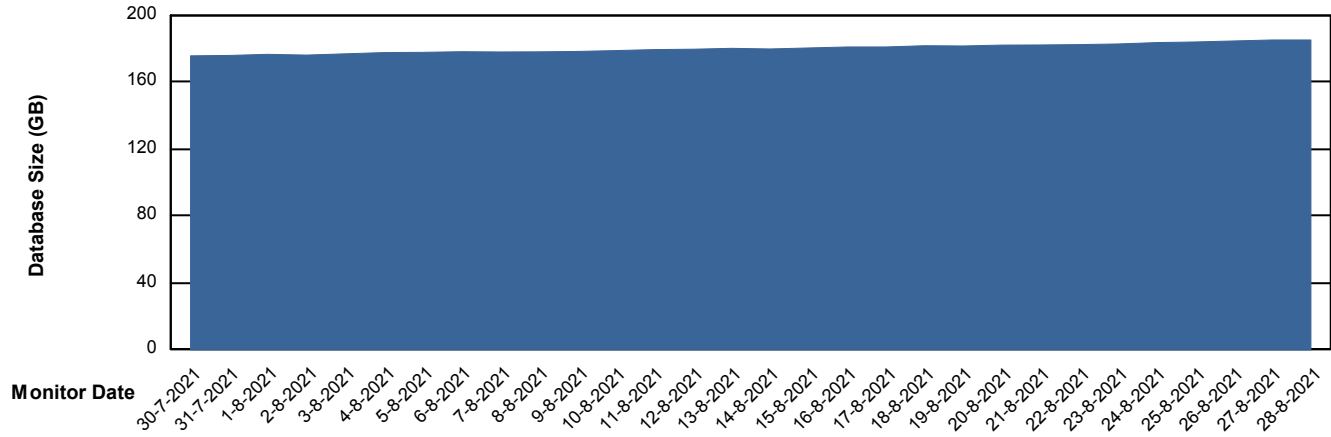

Customer BGG_Production
Database ID 58

Database Performance BGGDB_Standby

Weekly SLA Customer Report

Customer BGG_Production
Database ID 58

DATABASE SIZE BGGDB_BI

Database growth over last month

DATABASE SIZE BGGDB_Production