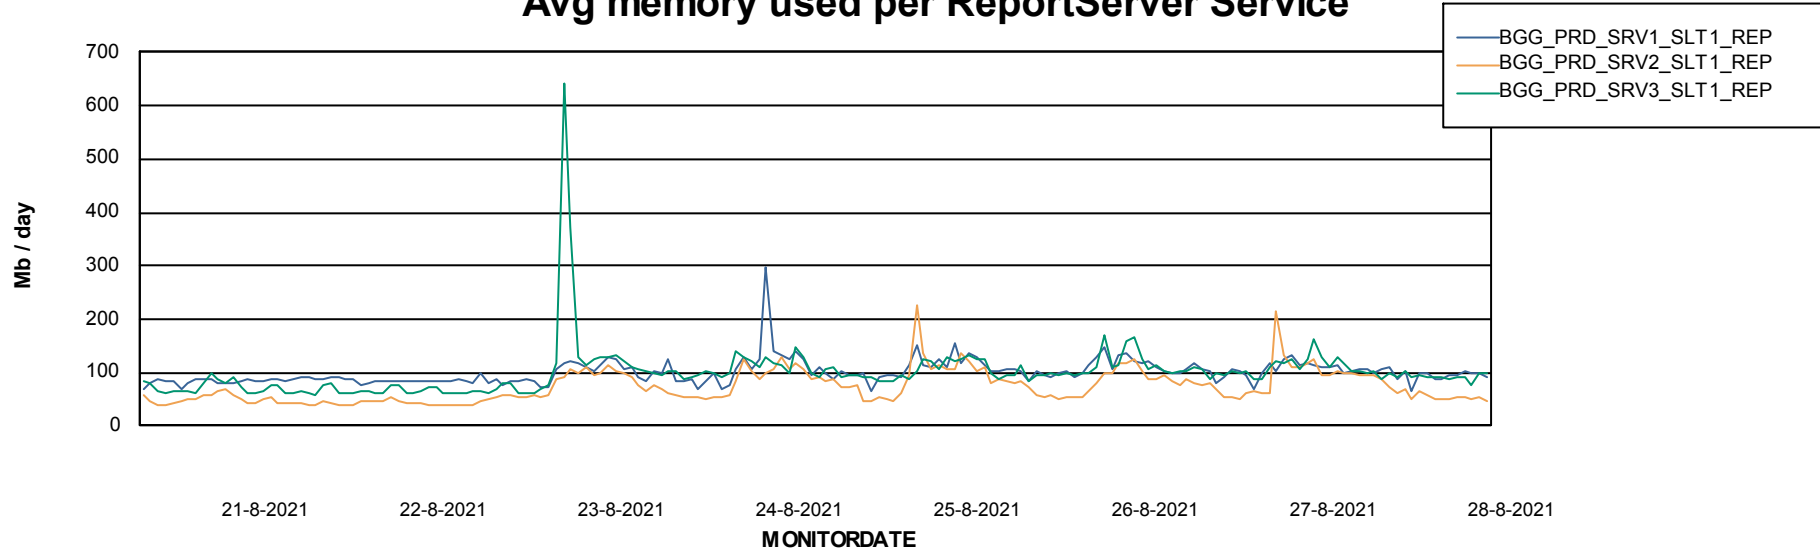

Avg memory used per ABS Server Service

Avg users per day per ABS server

Weekly SLA Customer Report

Customer BGG_Production
Database ID 58

ABSSolute Application ReportServer Services

Avg memory used per ReportServer Service