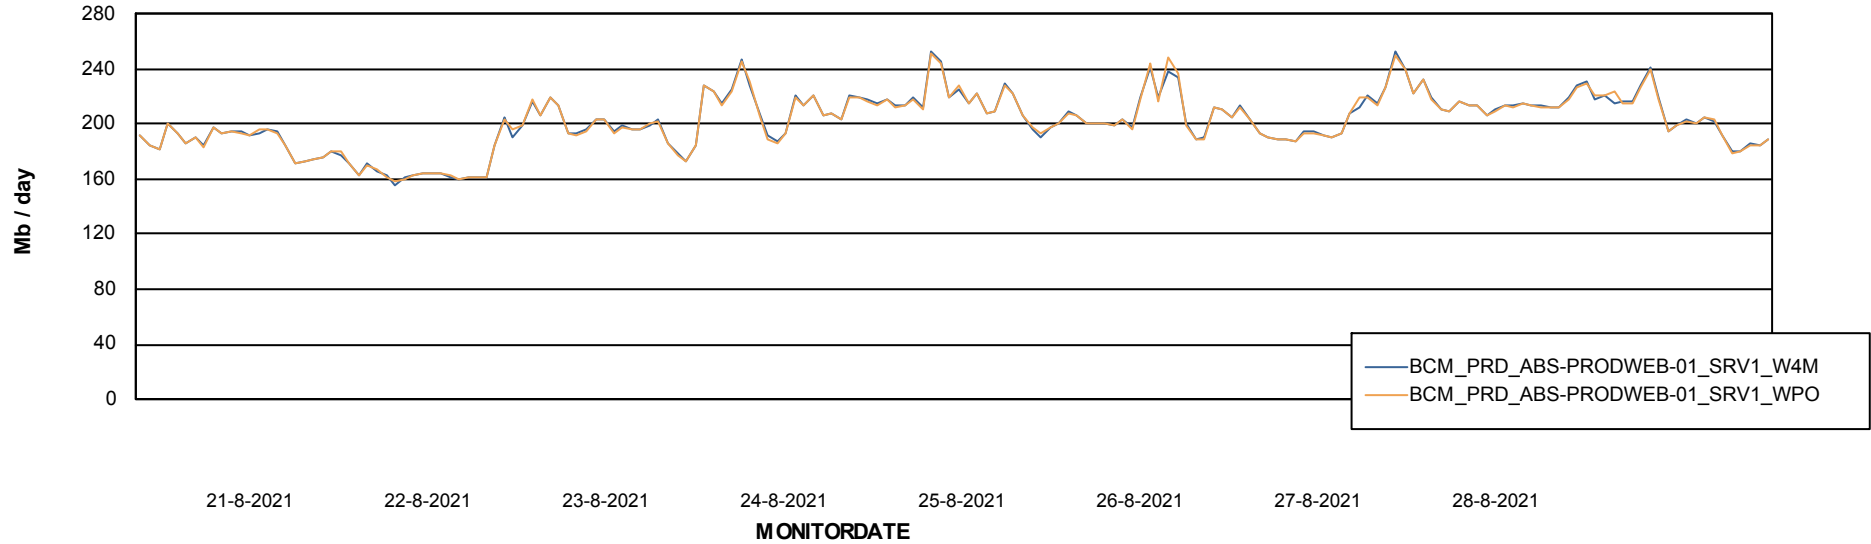

ABSSolute Application ReportServer Services

Avg memory used per ReportServer Service

Weekly SLA Customer Report

Customer BCM_Production
Database ID 81

ABSSolute Web Component Services

Avg memory used per ABS Web component