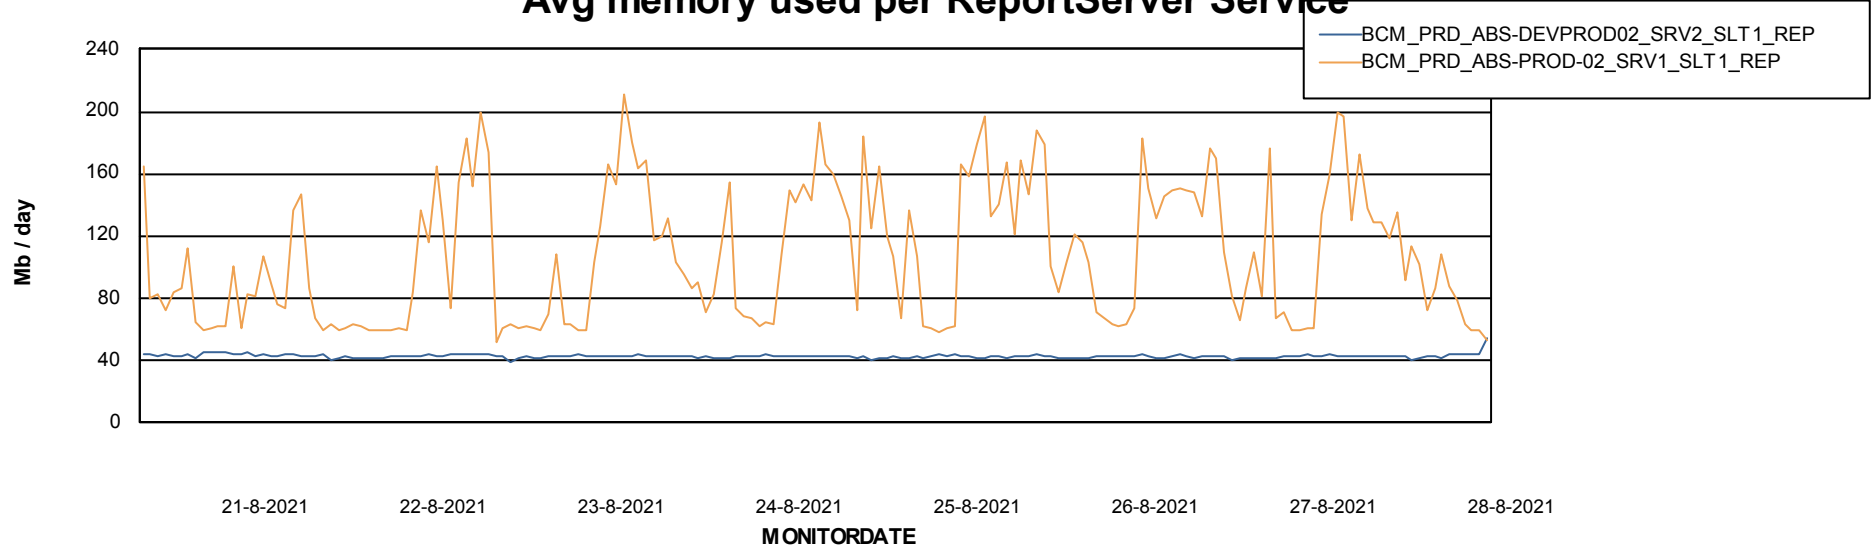

ABSSolute Application ReportServer Services

Avg memory used per ReportServer Service