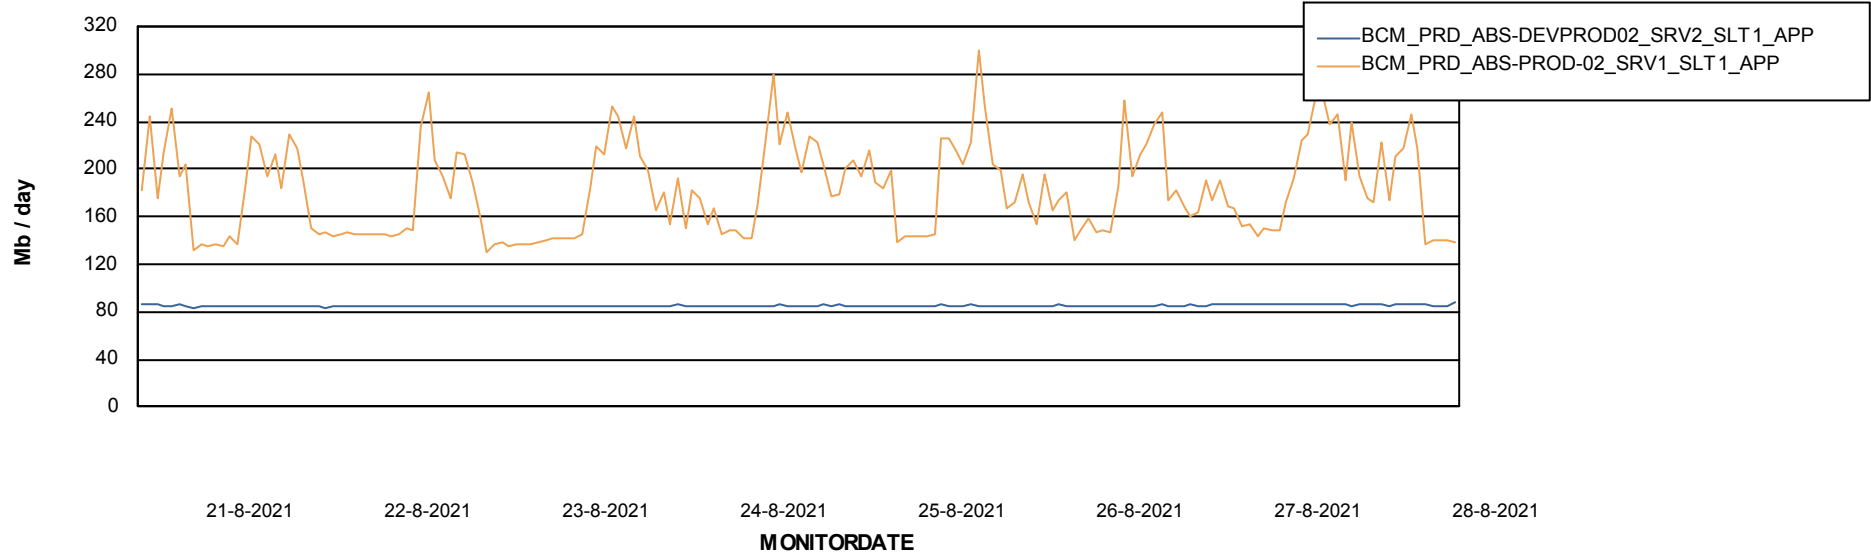

ABSSolute Application Server Services

Avg memory used per ABS Server Service