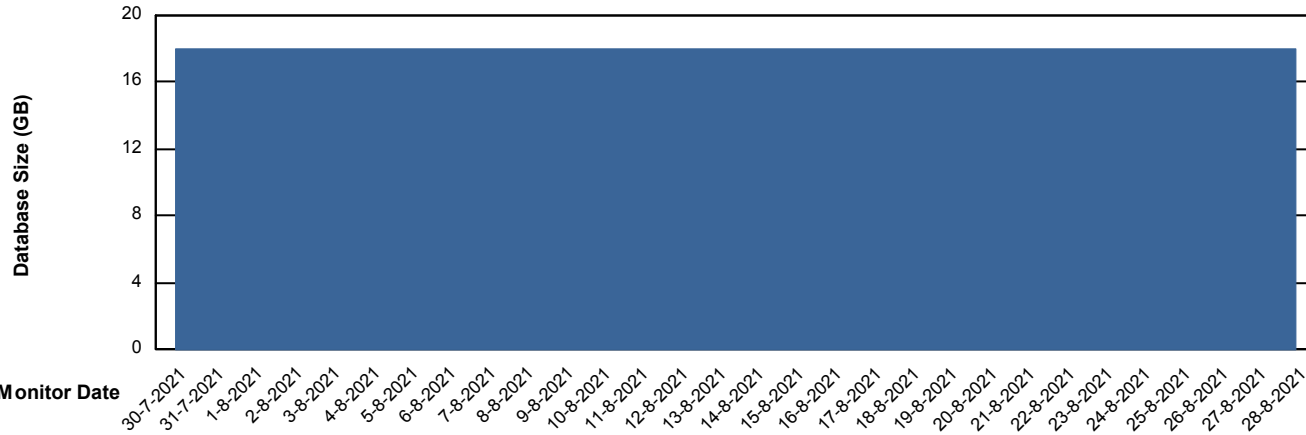

DATABASE SIZE BCMDB_ABS1 Production Database

Database growth over last month

Database Tablespace BCMDB_ABS1 Production Database

Date	Tablespace Name	Filesize (Gb)	Usedsize (Gb)	Percentage free
28-8-2021	ABSDATA	6	4	20
	INDX	11	9	21
27-8-2021	ABSDATA	6	4	20
	INDX	11	9	21
26-8-2021	ABSDATA	6	4	20
	INDX	11	9	21
25-8-2021	ABSDATA	6	4	21
	INDX	11	9	21
24-8-2021	ABSDATA	6	4	21
	INDX	11	9	21
23-8-2021	ABSDATA	6	4	21
	INDX	11	9	21
22-8-2021	ABSDATA	6	4	21
	INDX	11	9	21