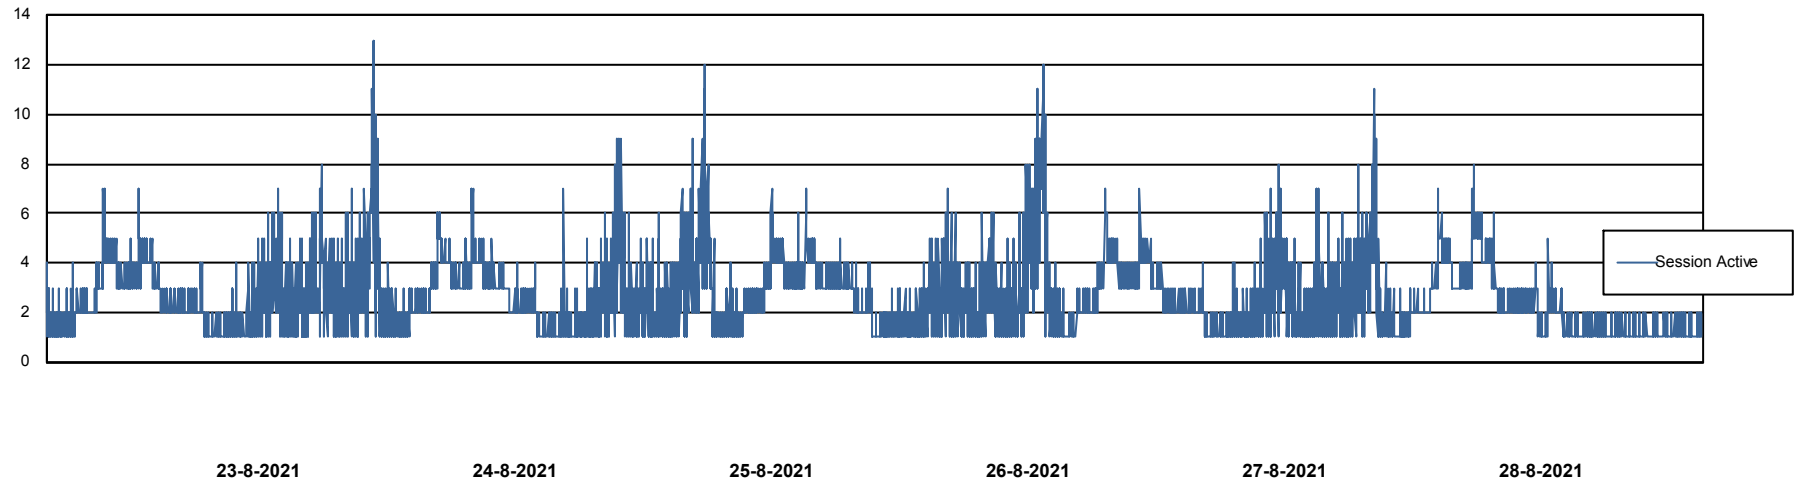

Database Performance AUJ_DB4_Primary