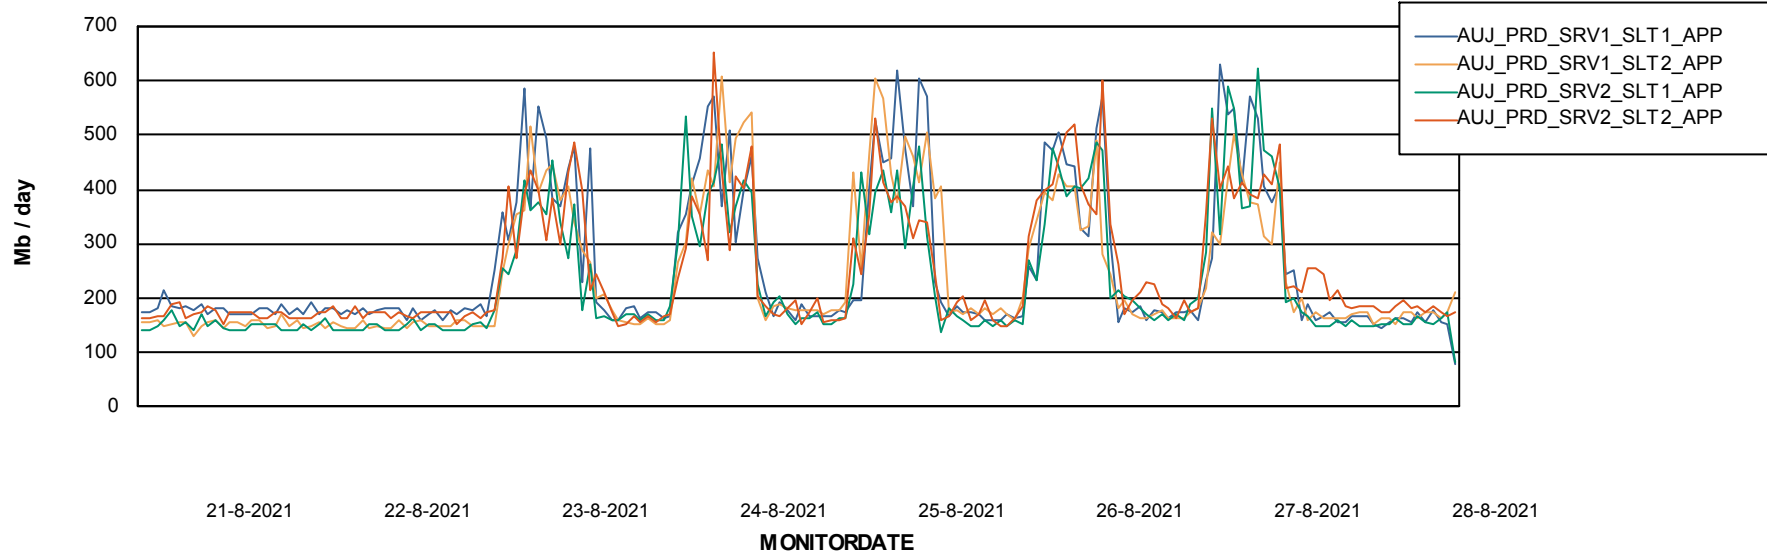

ABSSolute Application Server Services

Avg memory used per ABS Server Service