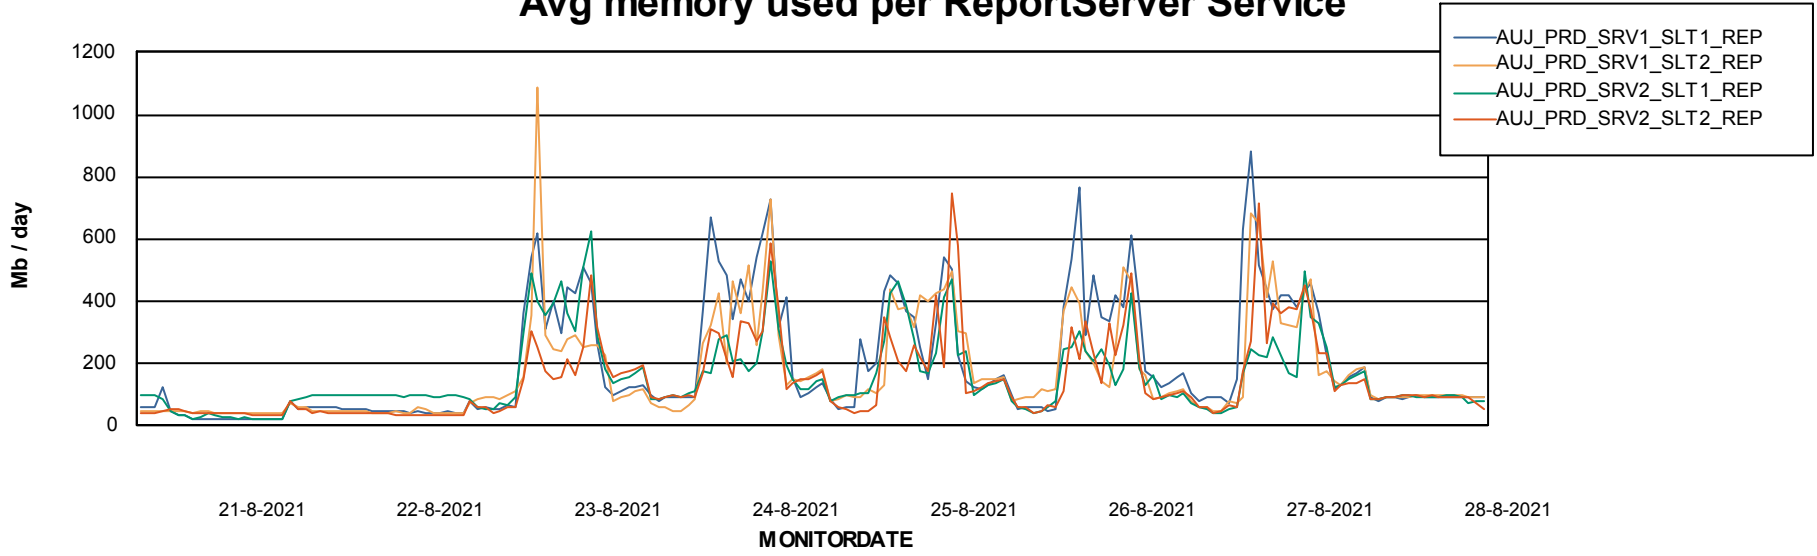

ABSSolute Application ReportServer Services

Avg memory used per ReportServer Service