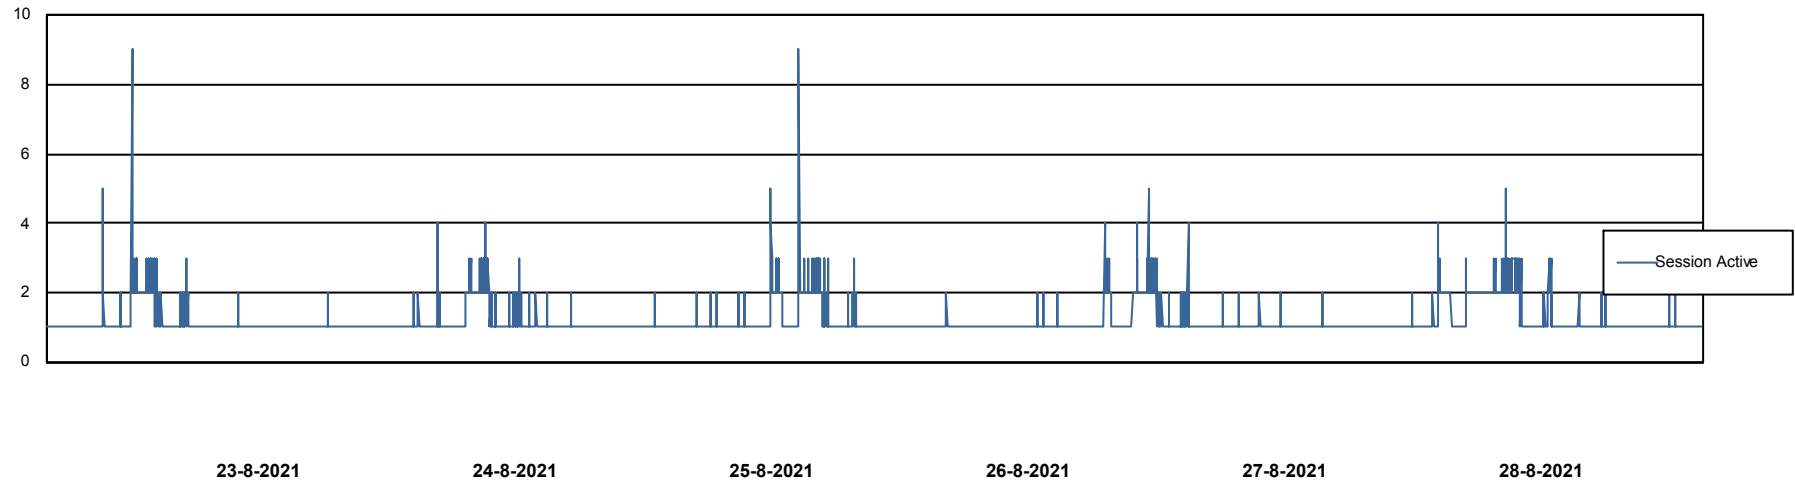

Database Performance AUJDB_BI