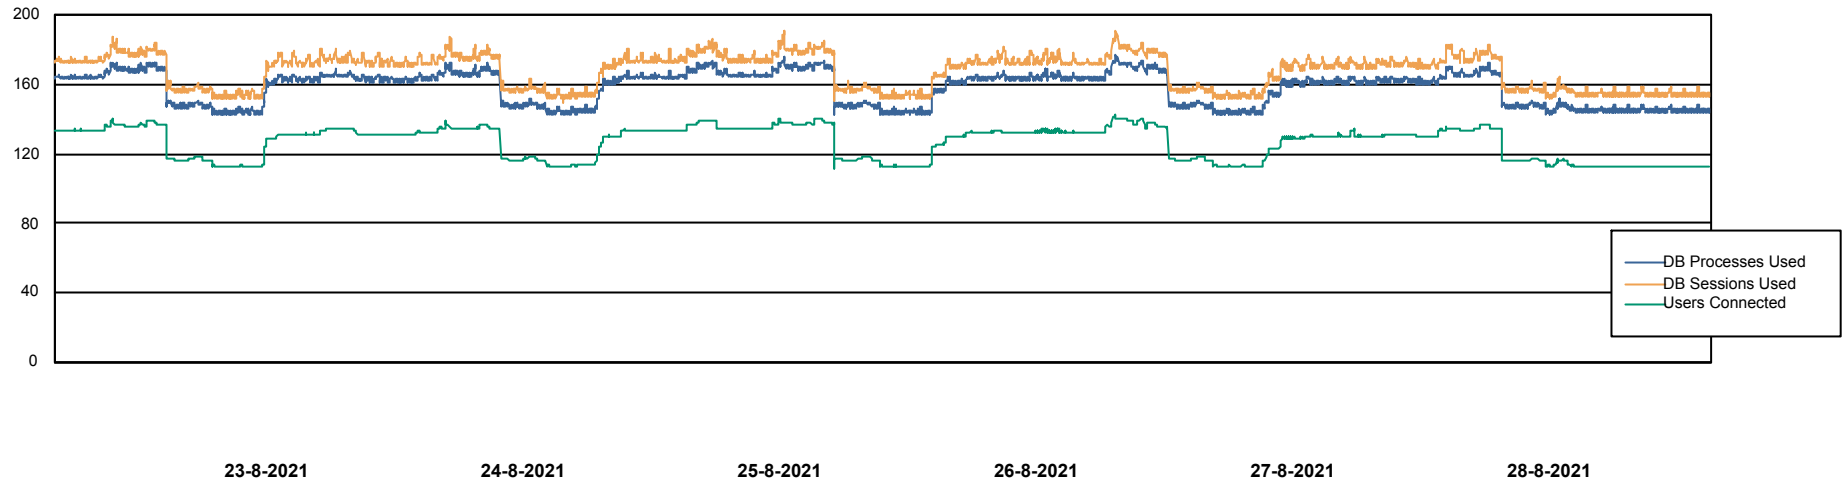

Database Performance AUJ_DB4_Primary