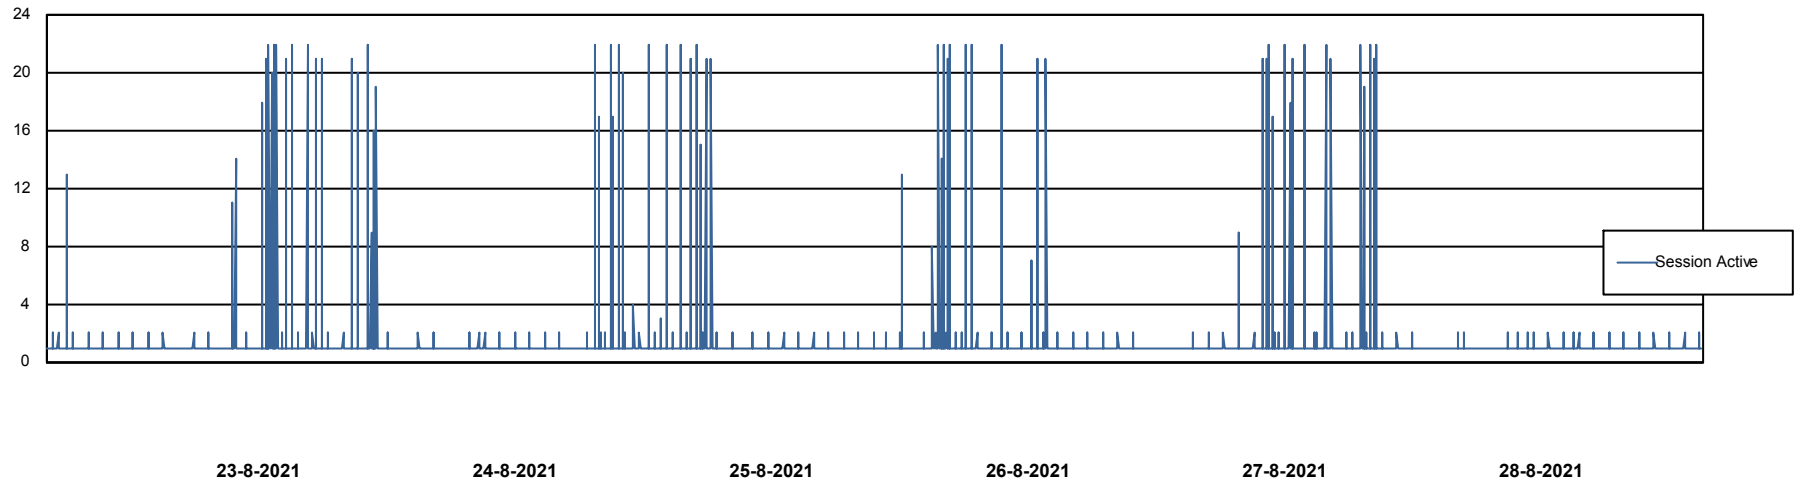

Database Performance AUJ_DB6_Standby2