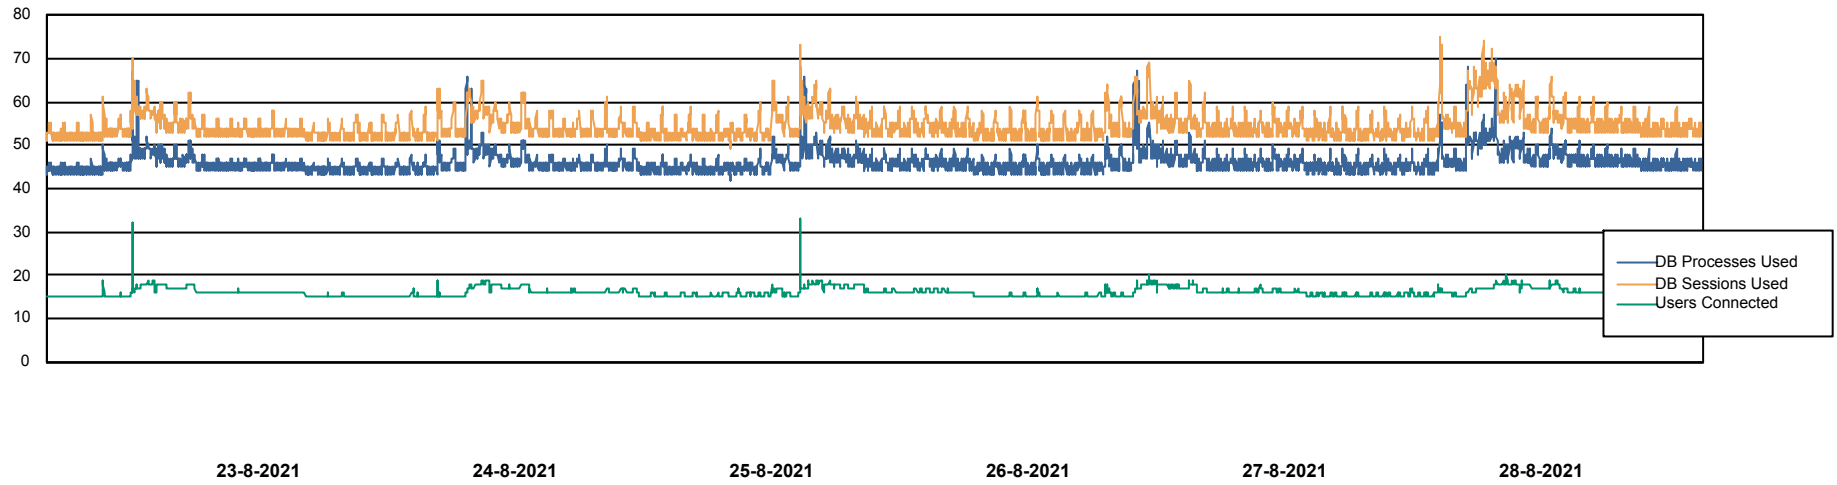

Database Performance AUJDB_BI