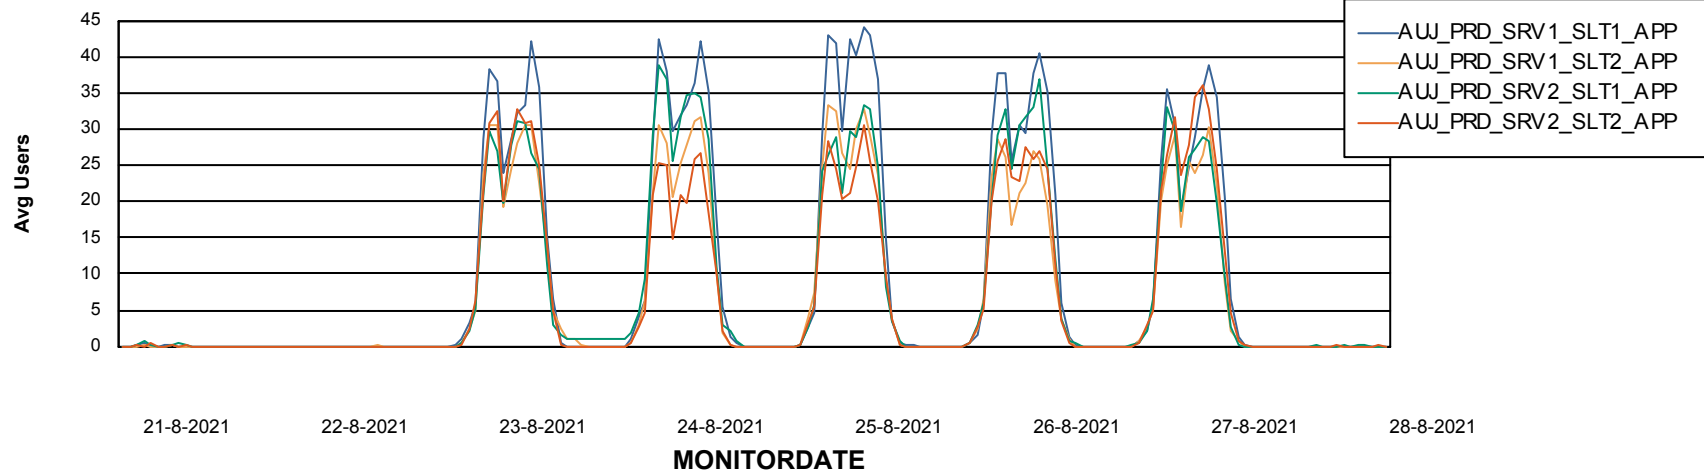

Avg users per day per ABS server