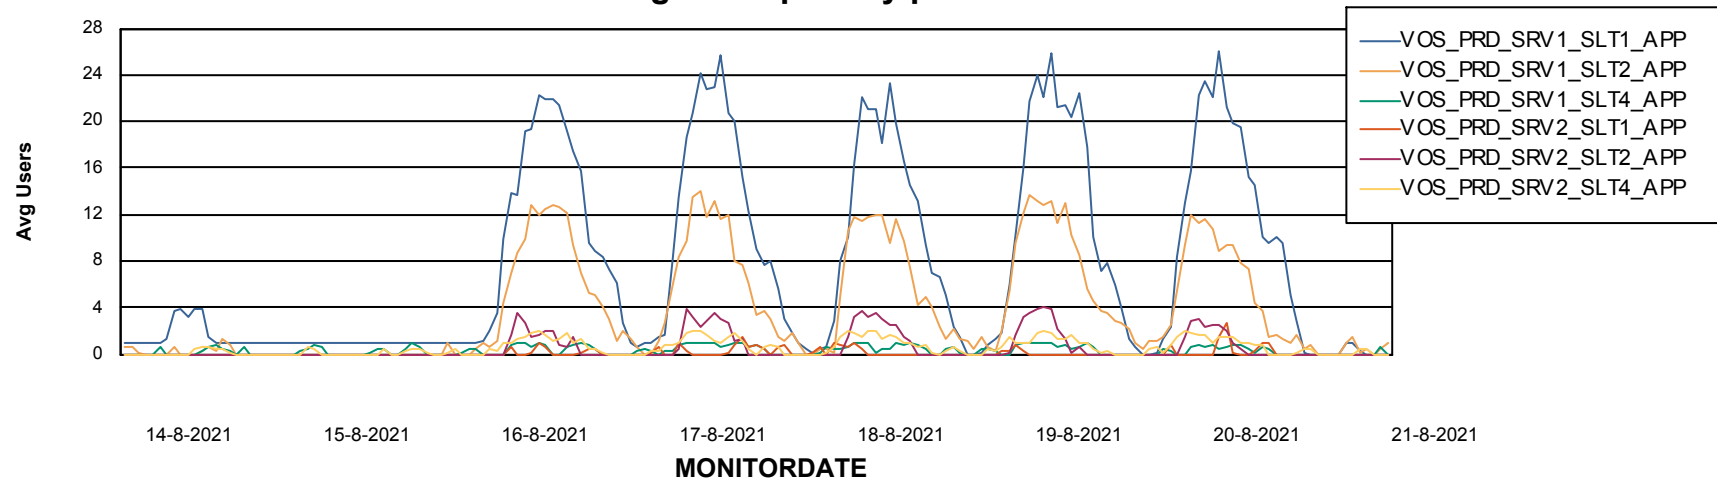

Weekly SLA Customer Report

Customer VOS_Production
Database ID 68

ABSSolute Application Server Services

Avg memory used per ABS Server Service

Avg users per day per ABS server

Weekly SLA Customer Report

Customer VOS_Production
Database ID 68