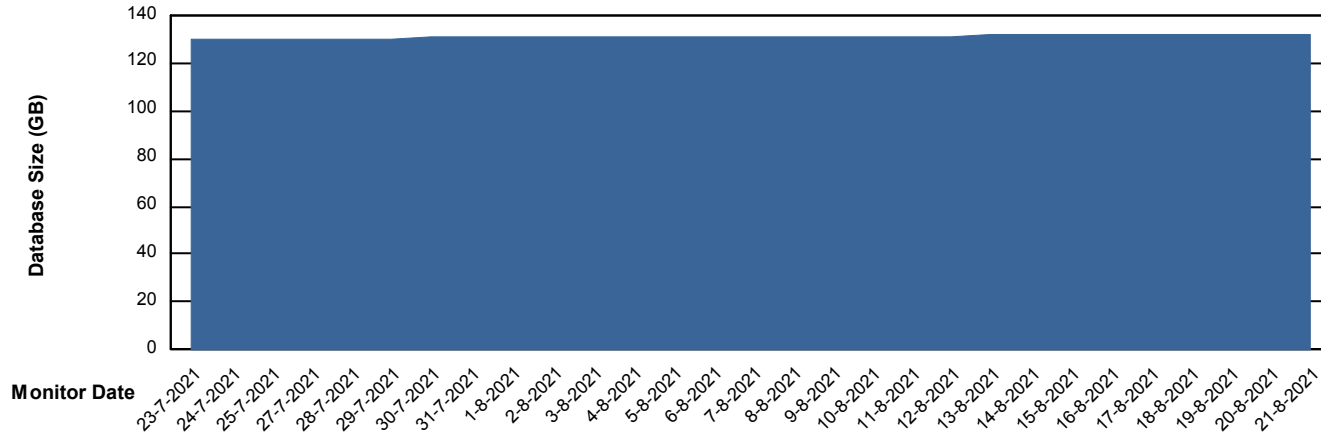

DB Processes Max 300

Weekly SLA Customer Report

Customer VOS_Production
Database ID 68

Database Performance VOSDB_Standby

DB Processes Max 500

Weekly SLA Customer Report

Customer VOS_Production
Database ID 68

DATABASE SIZE VOSDB_BI

Database growth over last month

DATABASE SIZE VOSDB_Production

Database growth over last month

Weekly SLA Customer Report

Customer VOS_Production
Database ID 68

Database Tablespace VOSDB_BI