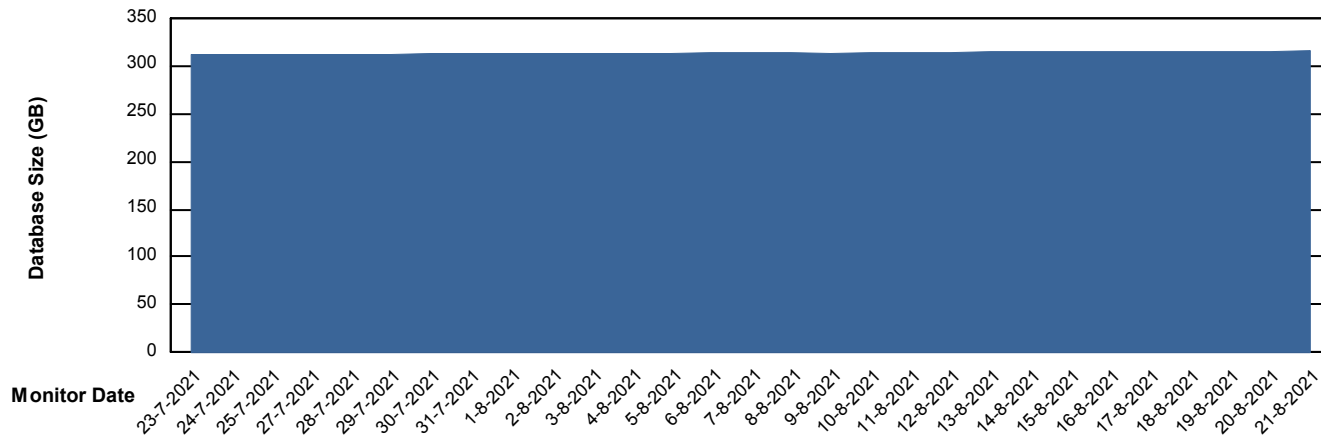

DB Processes Max 300

Weekly SLA Customer Report

Customer VOS_Production
Database ID 68

Database Performance VOSDB_Standby

DB Processes Max 500

Weekly SLA Customer Report

Customer VOS_Production
Database ID 68

DATABASE SIZE VOSDB_BI

Database growth over last month

DATABASE SIZE VOSDB_Production

Database growth over last month

Weekly SLA Customer Report

Customer VOS_Production
Database ID 68

Database Tablespace VOSDB_BI