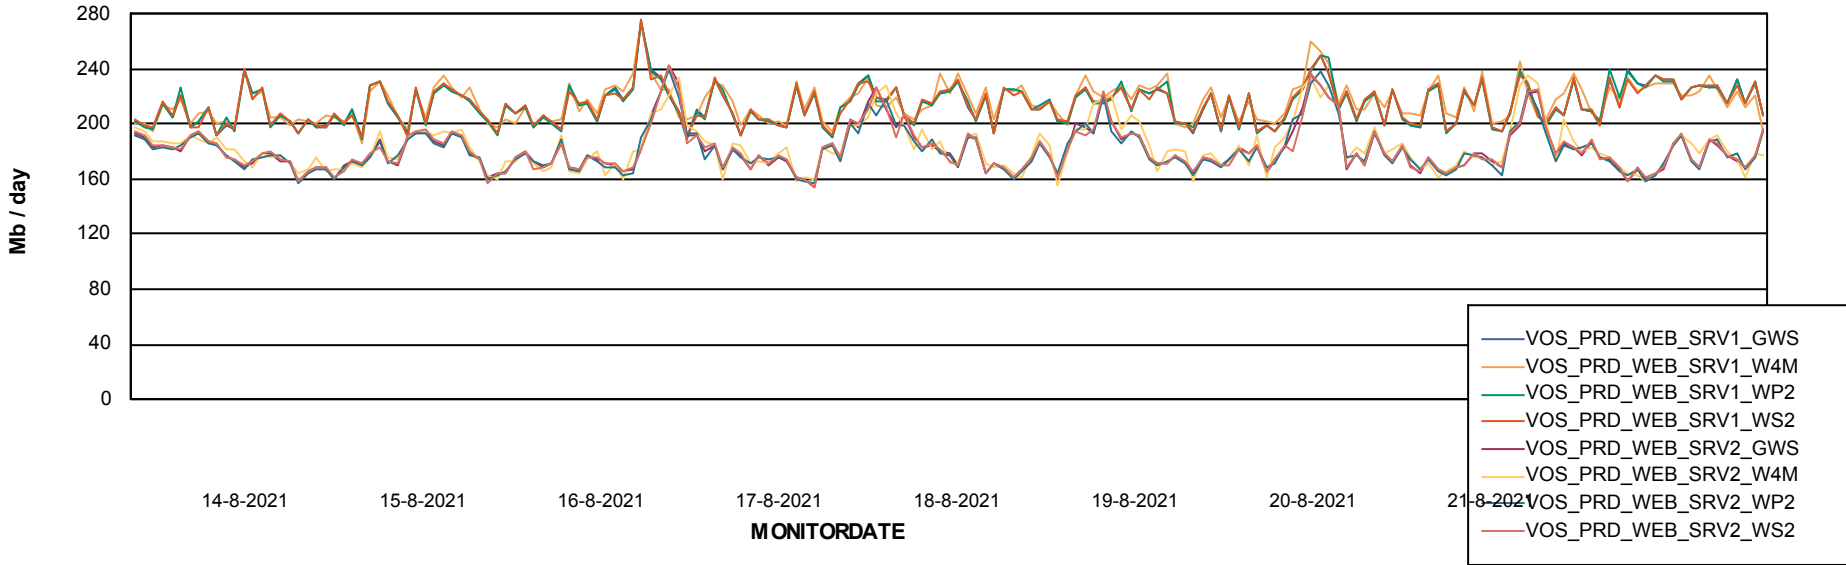

ABSSolute Application ReportServer Services

Avg memory used per ReportServer Service

Weekly SLA Customer Report

Customer VOS_Production
Database ID 68

ABSolute Web Component Services

Avg memory used per ABS Web component