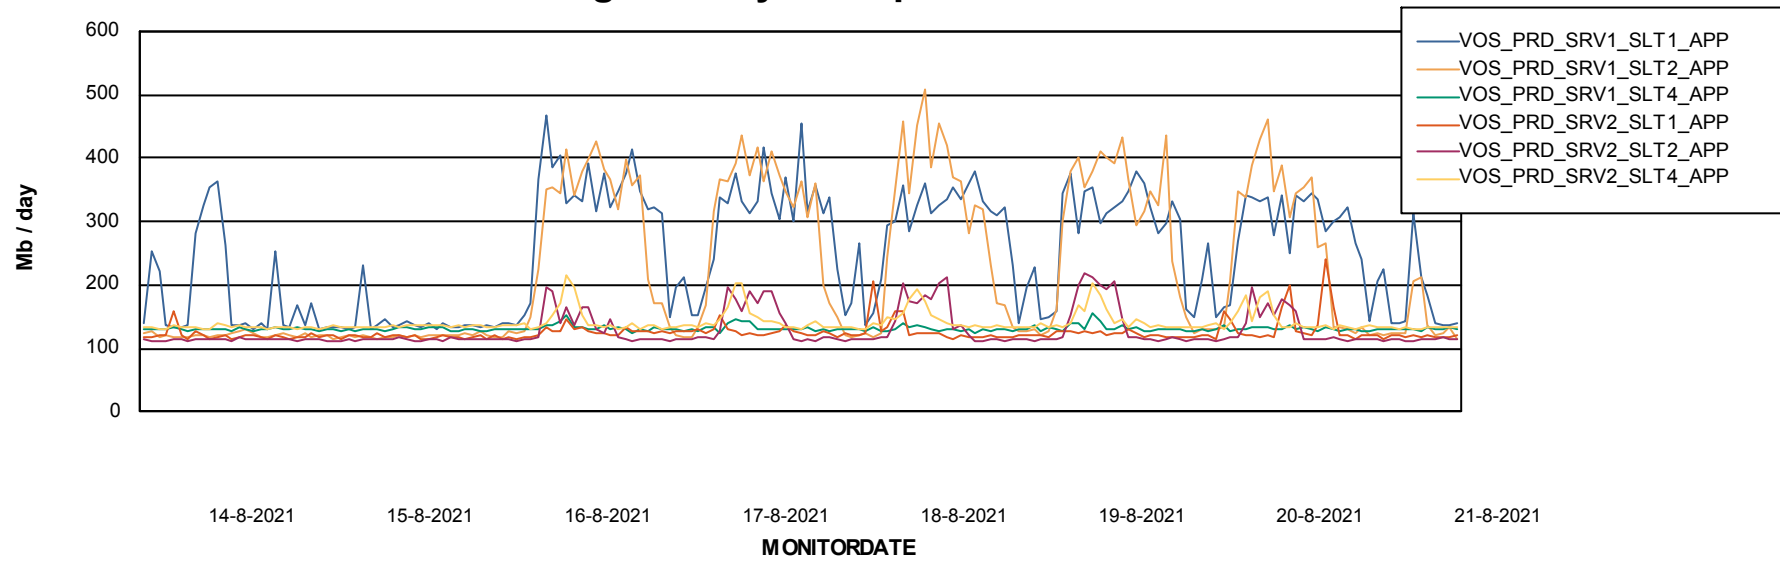

ABSSolute Application Server Services

Avg memory used per ABS Server Service