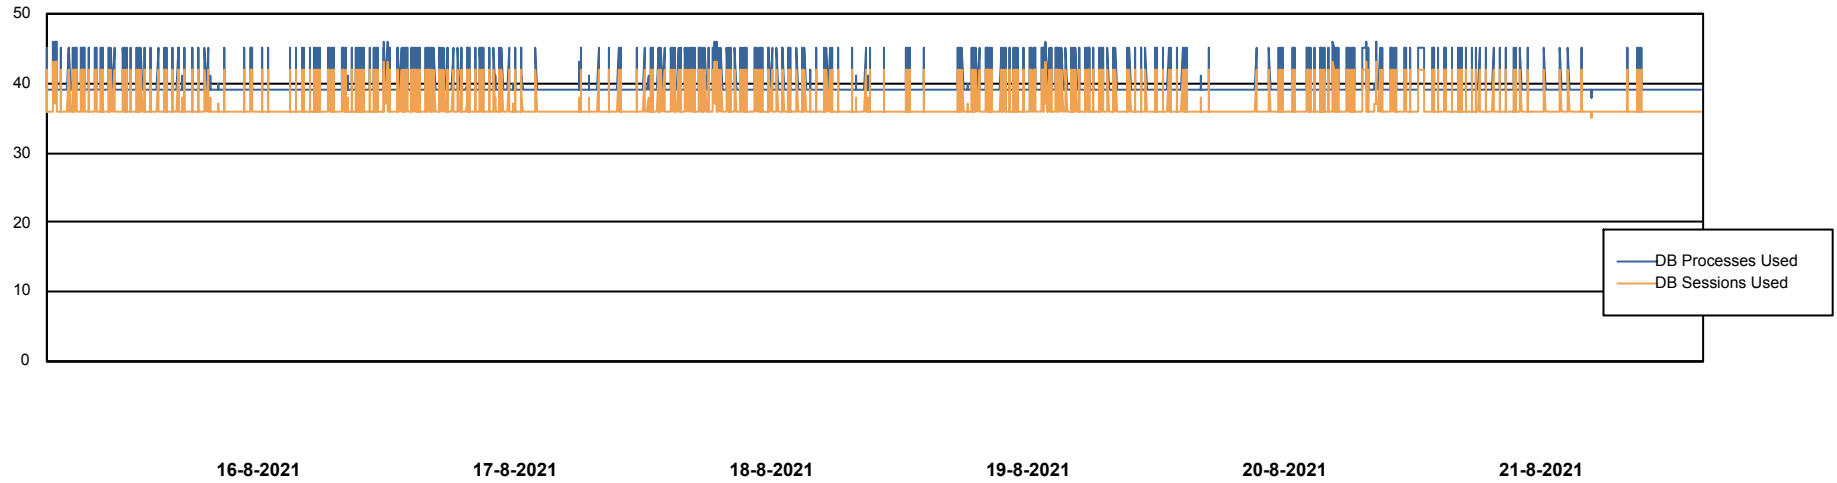

DB Processes Max 300

Weekly SLA Customer Report

Customer VOS_Production
Database ID 68

Database Performance VOSDB_Standby

DB Processes Max 500

Weekly SLA Customer Report

Customer VOS_Production
Database ID 68