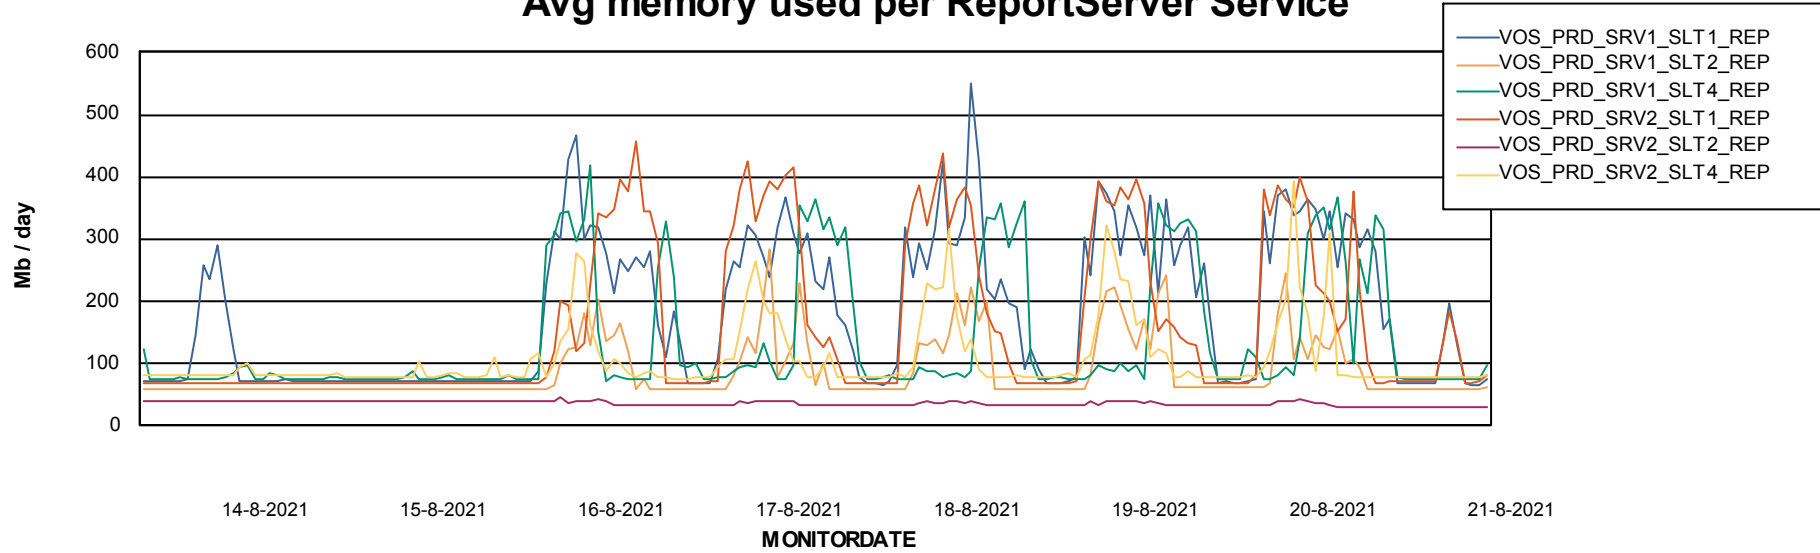

ABSSolute Application ReportServer Services

Avg memory used per ReportServer Service