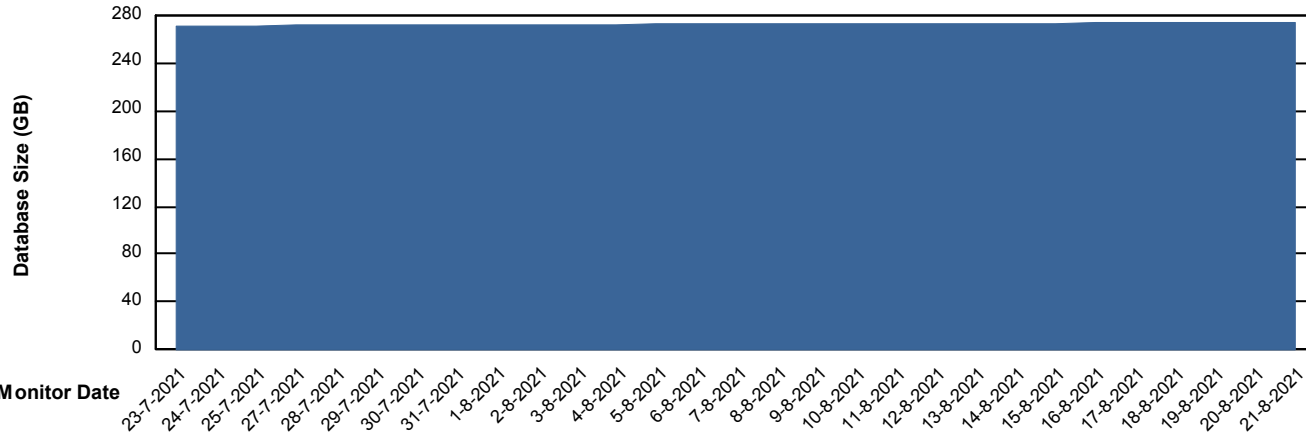

Weekly SLA Customer Report

Customer VEN_Production
Database ID 35

Database Performance VENDB_Production

DB Processes Max 300

Weekly SLA Customer Report

Customer VEN_Production
 Database ID 35

DATABASE SIZE VENDB_Production

Database growth over last month

Database Tablespace VENDB_Production

Date	Tablespace Name	Filesize (Gb)	Usedsize (Gb)	Percentage free
21-8-2021	ABSDATA	162	134	17
	INDX	160	131	18
20-8-2021	ABSDATA	162	134	17
	INDX	160	131	18
19-8-2021	ABSDATA	162	134	18
	INDX	160	131	18
18-8-2021	ABSDATA	162	134	18
	INDX	160	131	18
17-8-2021	ABSDATA	162	134	18
	INDX	160	131	18
16-8-2021	ABSDATA	162	134	18
	INDX	160	131	18
15-8-2021	ABSDATA	162	133	18
	INDX	160	130	18