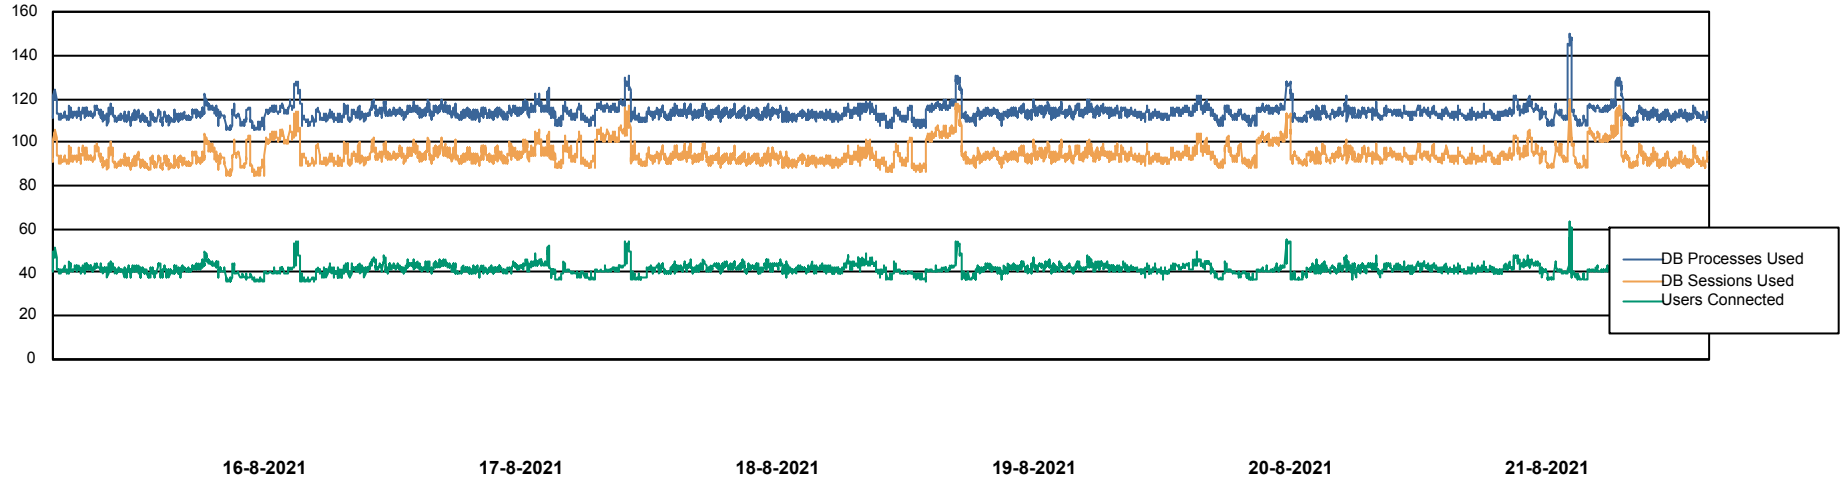

Database Performance STKDB_ABS1 Production Database

DB Processes Max 500
DB Sessions Max 776