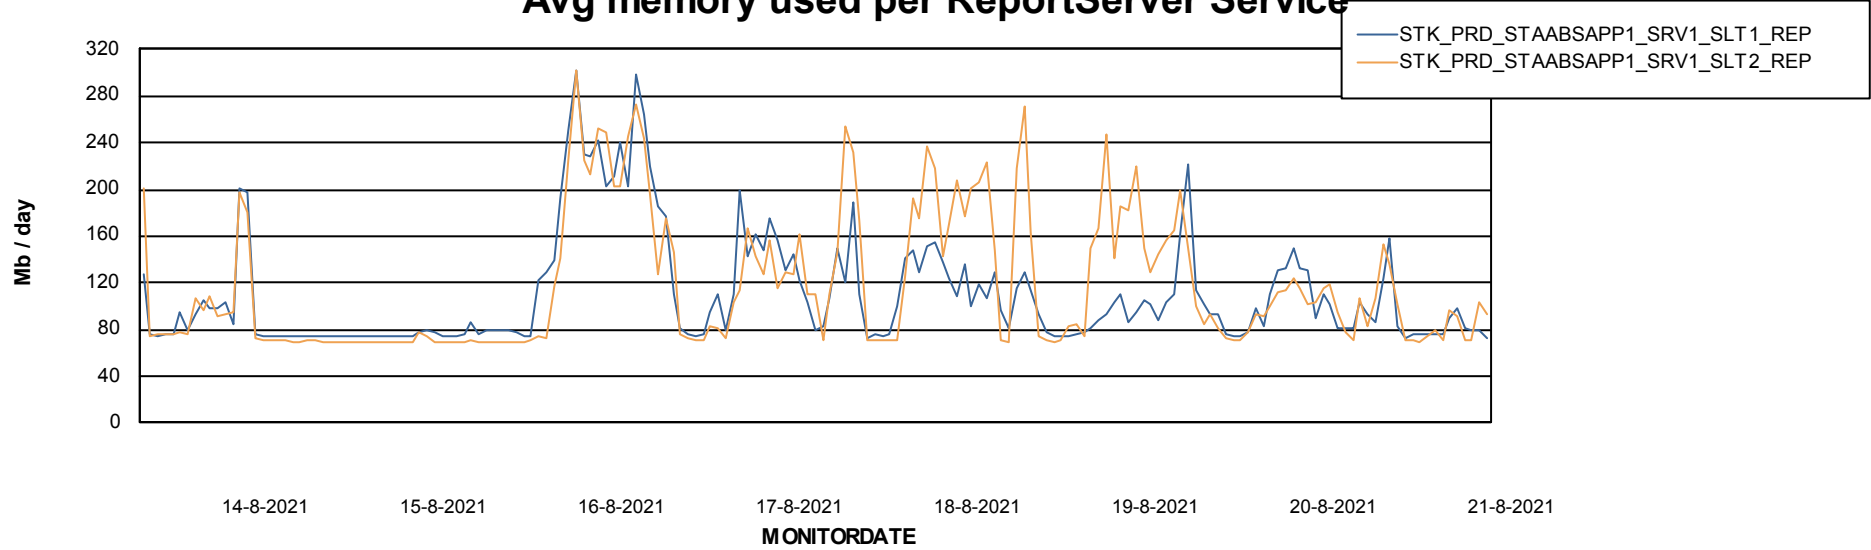

Avg memory used per ABS Server Service

Avg users per day per ABS server

Weekly SLA Customer Report

Customer STK_Production
Database ID 82

ABSSolute Application ReportServer Services

Avg memory used per ReportServer Service