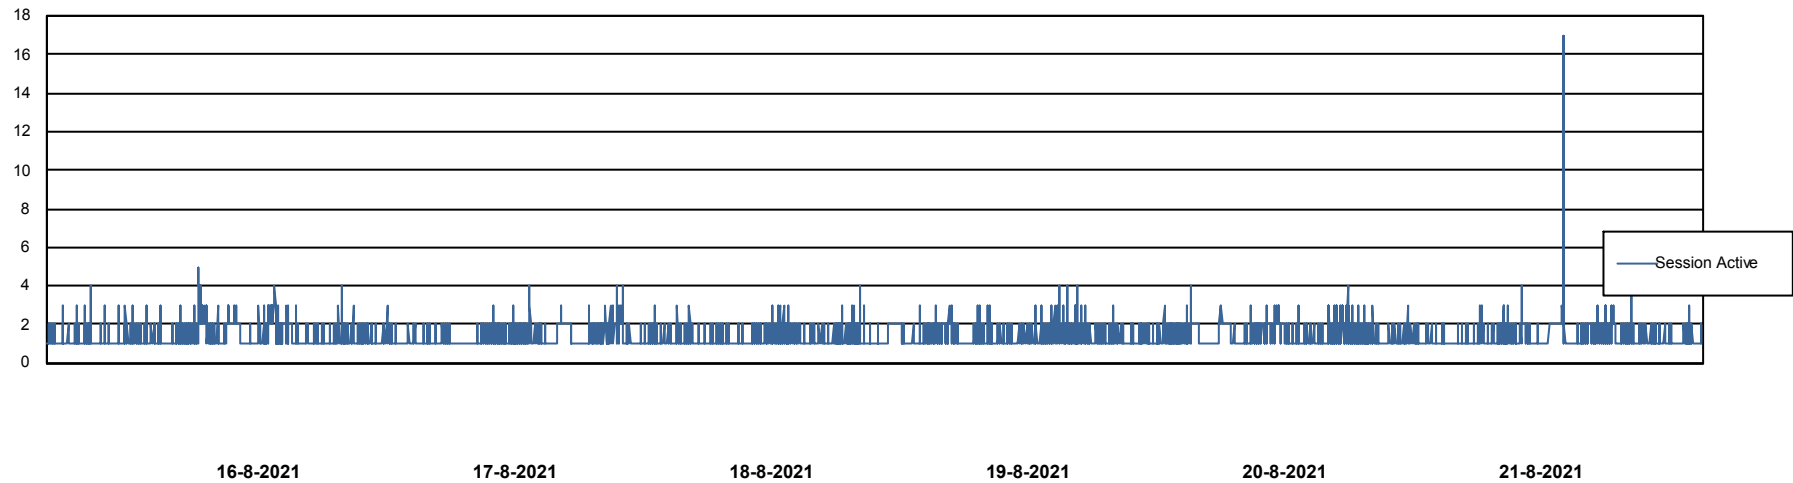

Weekly SLA Customer Report

Customer STK_Production
Database ID 82

Harddisk Usage STK_STAABSDB2 Standby DB Server

	Free disk space on c: (%)	Total disk space on c: (Gb)	Free disk space on d: (%)	Total disk space on d: (Gb)	Free disk space on e: (%)	Total disk space on e: (Gb)
21-8-2021	71	99	38	350	23	1,000
20-8-2021	71	99	38	350	23	1,000
19-8-2021	71	99	38	350	23	1,000
18-8-2021	71	99	38	350	23	1,000
17-8-2021	71	99	38	350	23	1,000
16-8-2021	71	99	38	350	23	1,000
15-8-2021	71	99	38	350	23	1,000

Weekly SLA Customer Report

Customer STK_Production
Database ID 82

Database Performance STKDB_ABS1 Production Database

DB Processes Max 500
DB Sessions Max 776

Weekly SLA Customer Report

Customer STK_Production
Database ID 82