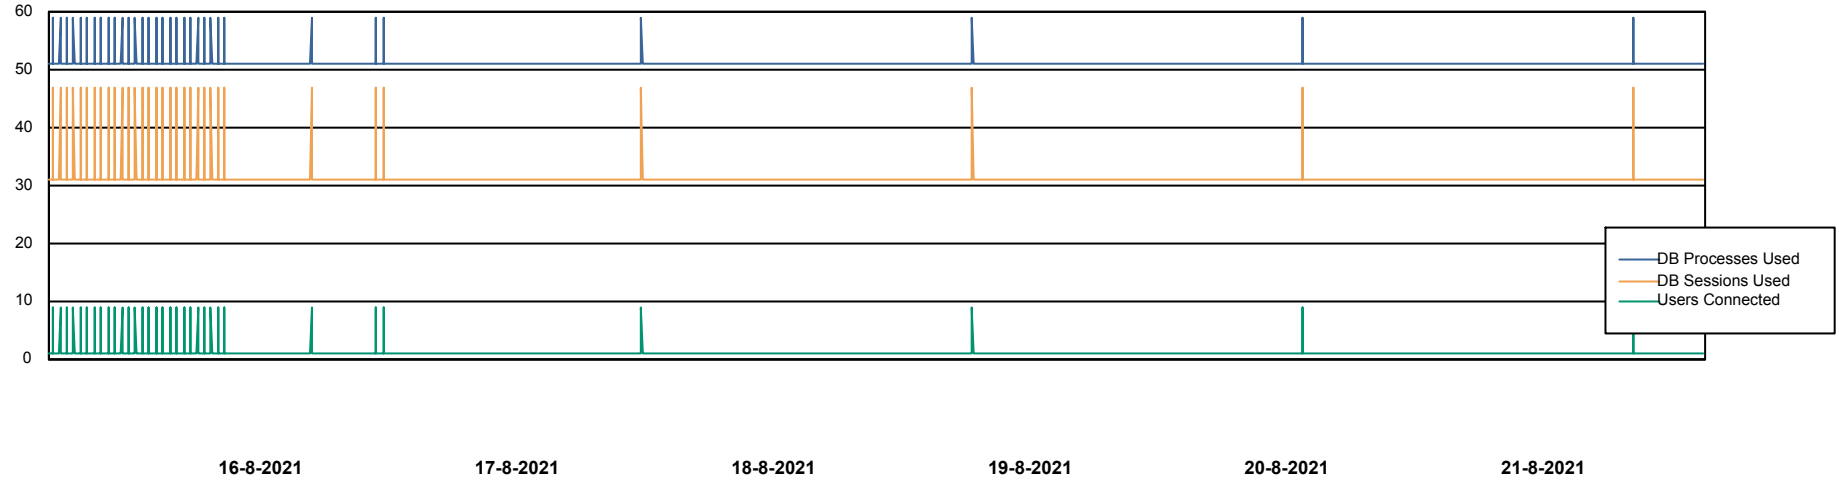

Weekly SLA Customer Report

Customer STK_Production
Database ID 82

Database Performance STKDB_ABS1 Production Database

DB Processes Max 500
DB Sessions Max 776

Weekly SLA Customer Report

Customer STK_Production
Database ID 82

Database Performance STKDB_ABS1SB Standby Database

DB Processes Max 500
DB Sessions Max 774

Weekly SLA Customer Report

Customer STK_Production
 Database ID 82

DATABASE SIZE STKDB_ABS1 Production Database

Database growth over last month