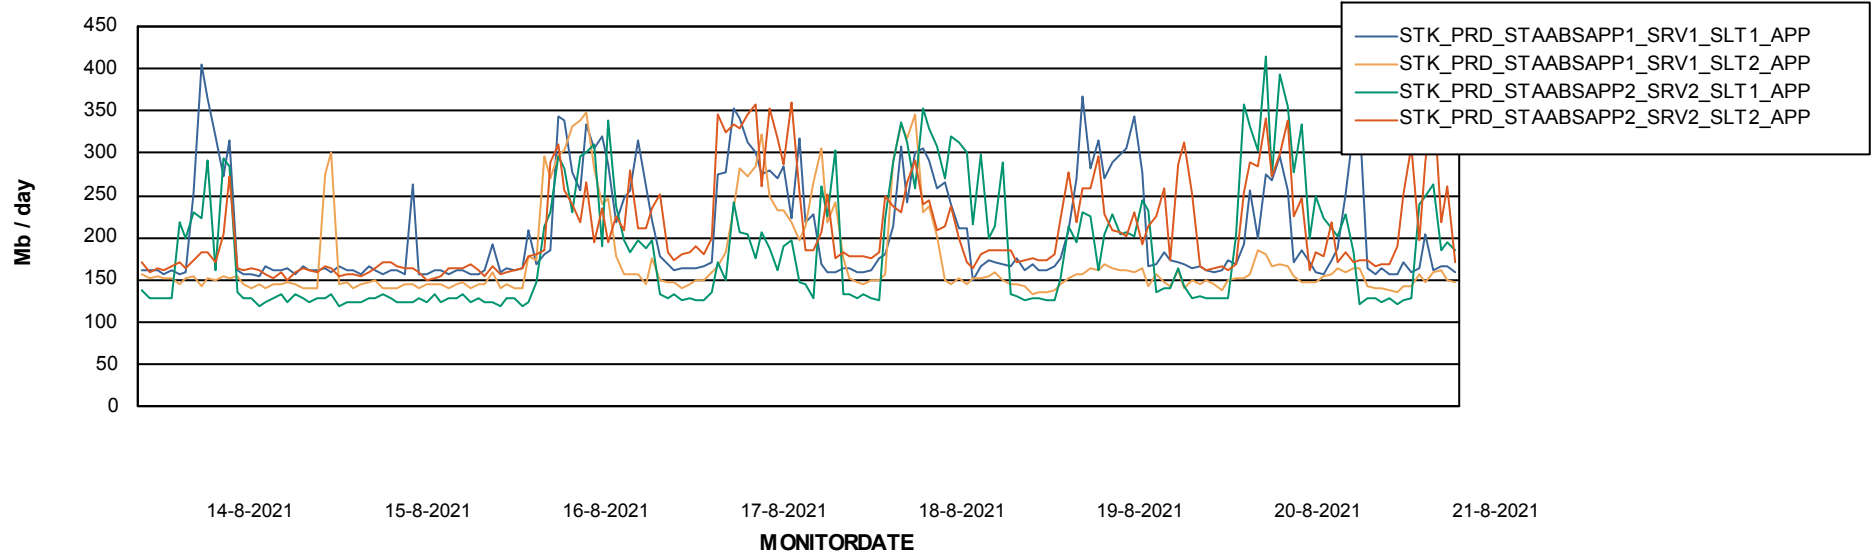

ABSSolute Application Server Services

Avg memory used per ABS Server Service