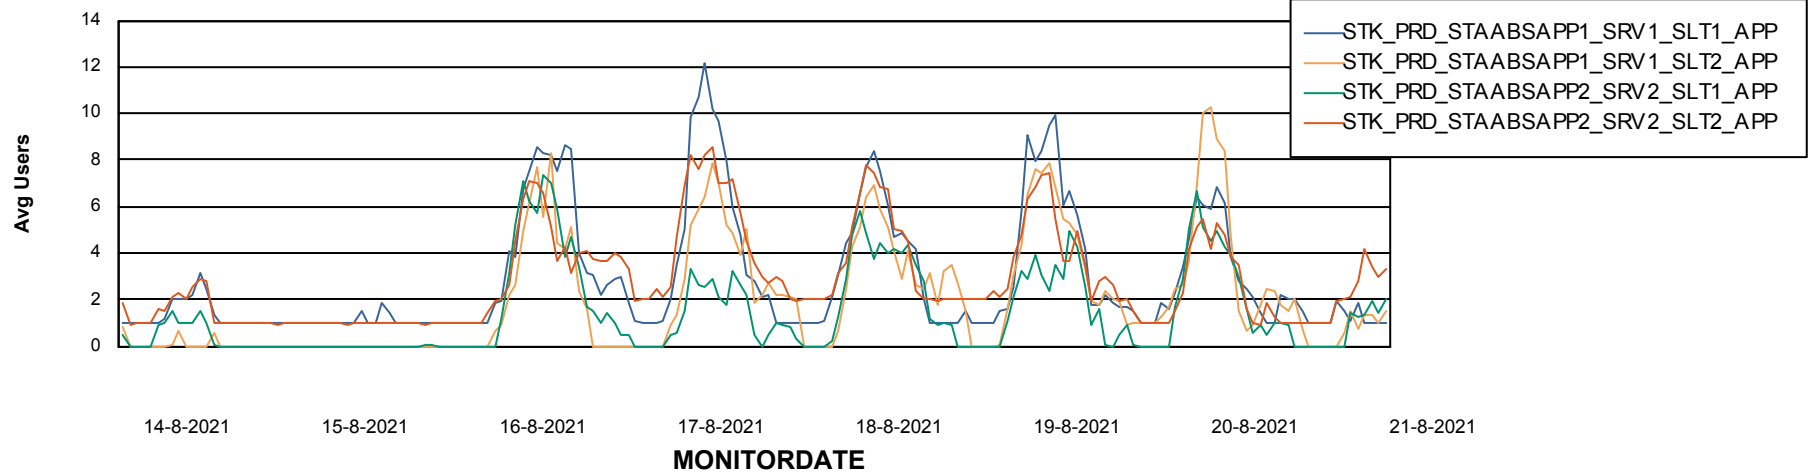

Avg users per day per ABS server