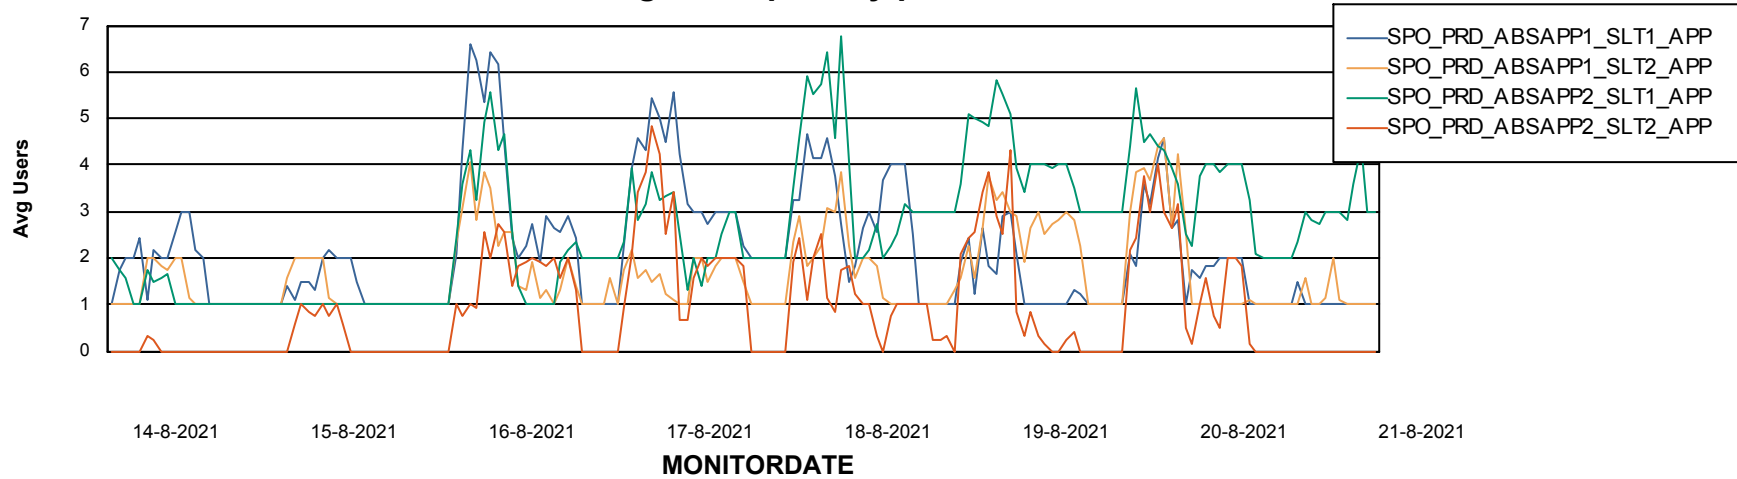

Avg users per day per ABS server