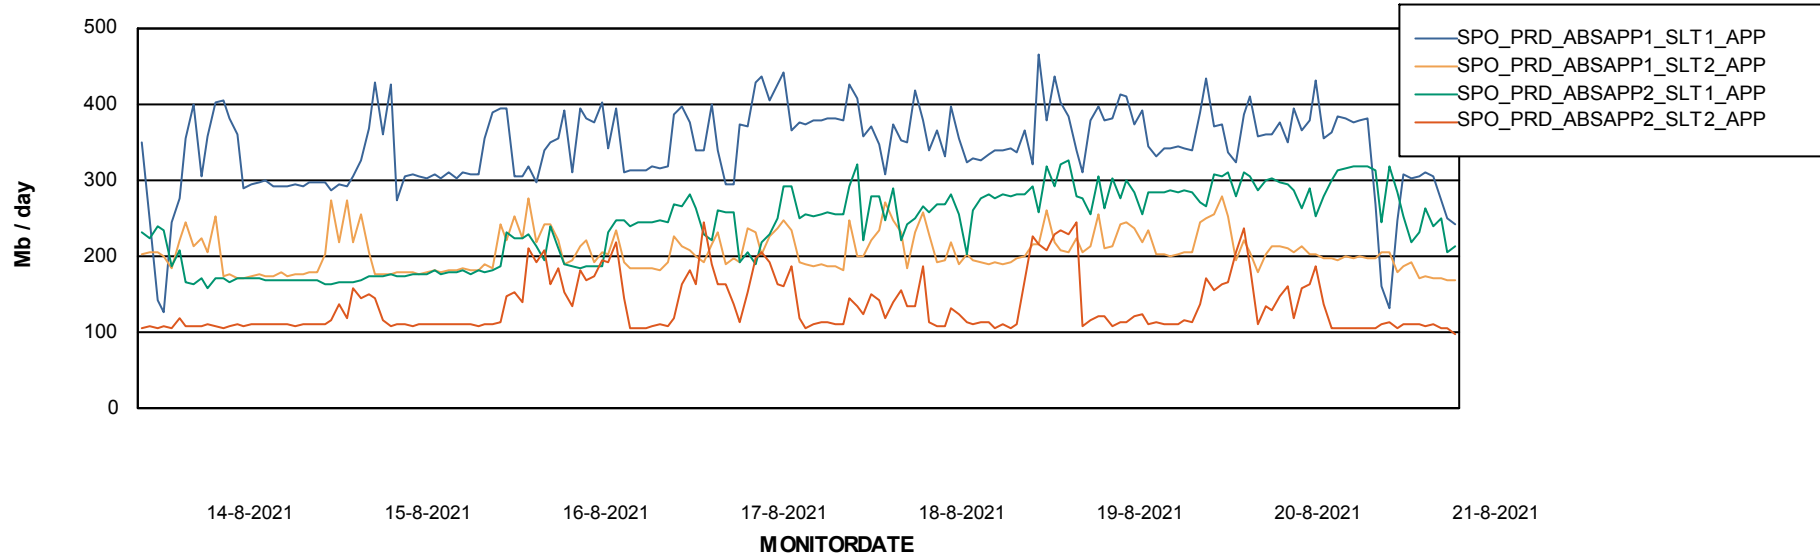

Standby Database Health SPO_Production Silver

Recovery lag for last 7 days

Weekly SLA Customer Report

Customer SPO_Production Silver
Database ID 57

ABSSolute Application Server Services

Avg memory used per ABS Server Service