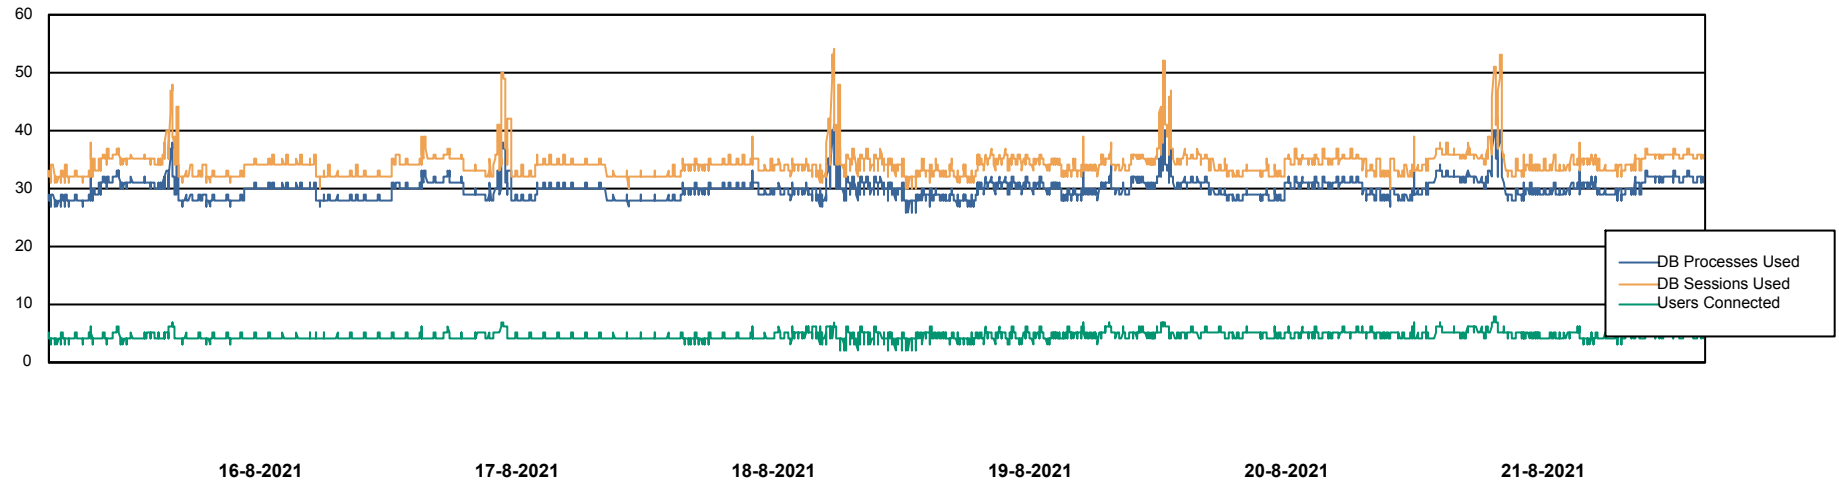

Weekly SLA Customer Report

Customer SPO_Production Silver
Database ID 57

Harddisk Usage SPO_PRD_ORACLE_BI1

	Free disk space on c: (%)	Total disk space on c: (Gb)	Free disk space on d: (%)	Total disk space on d: (Gb)	Free disk space on e: (%)	Total disk space on e: (Gb)	Free disk space on f: (%)	Total disk space on f: (Gb)
21-8-2021	16	80	31	200	100	100	100	50
20-8-2021	16	80	31	200	100	100	100	50
19-8-2021	16	80	31	200	100	100	100	50
18-8-2021	16	80	31	200	100	100	100	50
17-8-2021	16	80	31	200	100	100	100	50
16-8-2021	16	80	31	200	100	100	100	50
15-8-2021	16	80	31	200	100	100	100	50

Weekly SLA Customer Report

Customer SPO_Production Silver
Database ID 57

Database Performance SPODB_BI

Weekly SLA Customer Report

Customer SPO_Production Silver
Database ID 57

Database Performance SPODB_Production