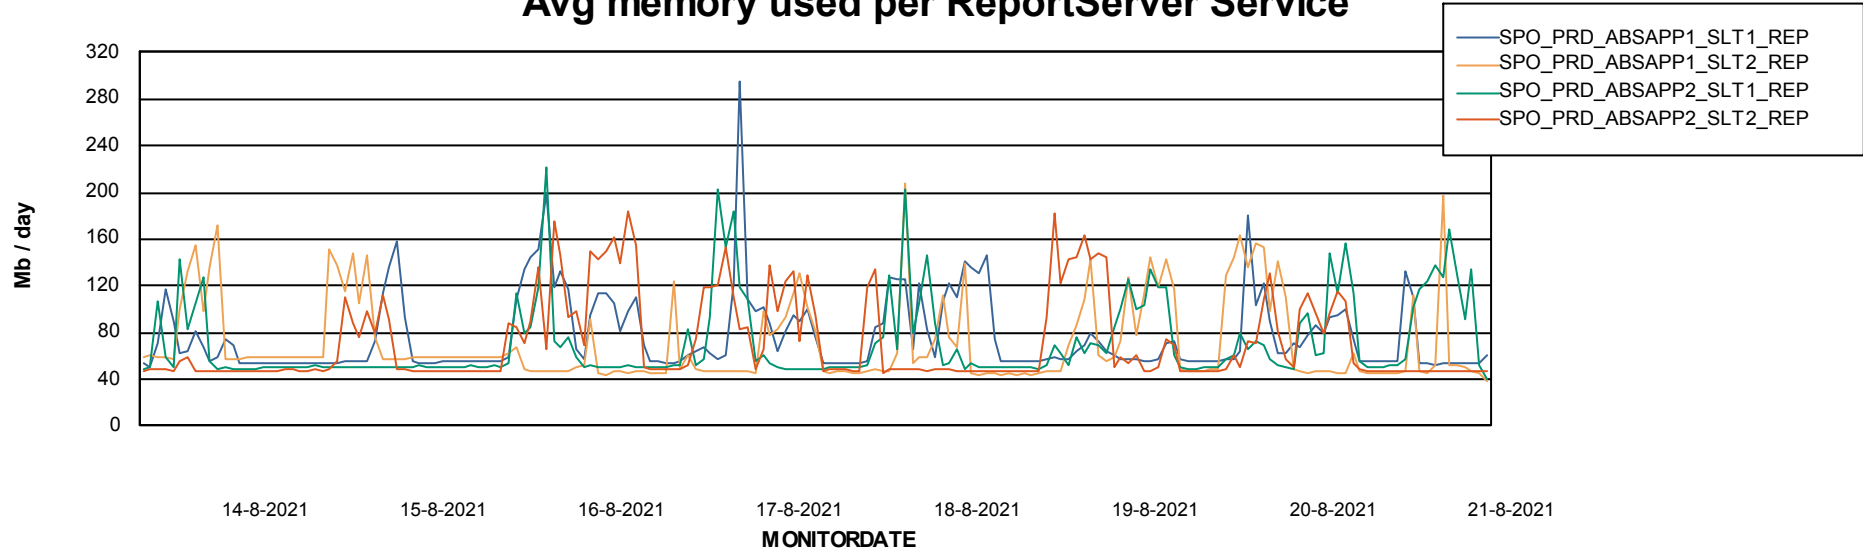

Avg users per day per ABS server

Weekly SLA Customer Report

Customer SPO_Production Silver
Database ID 57

ABSSolute Application ReportServer Services

Avg memory used per ReportServer Service

Weekly SLA Customer Report