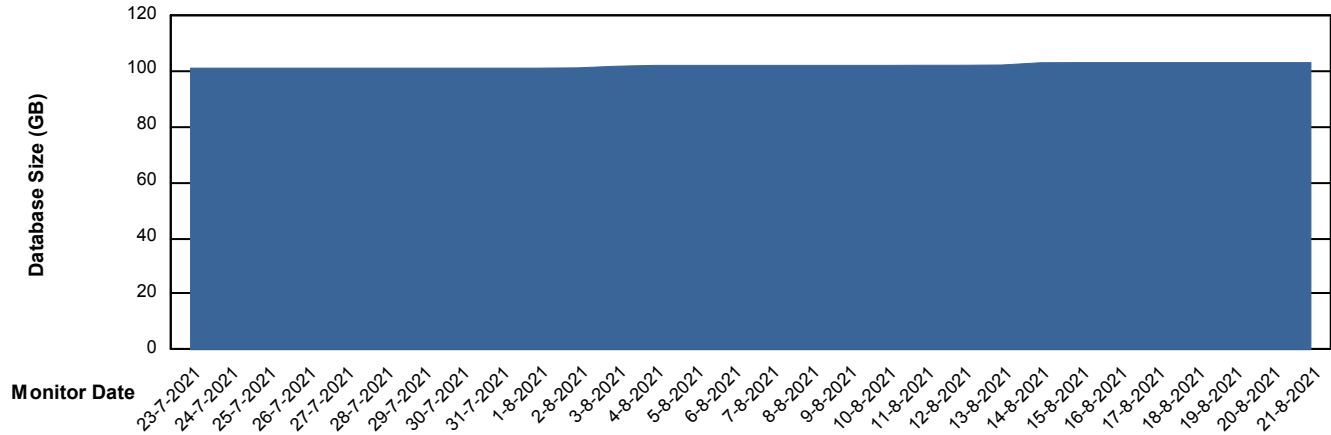

DATABASE SIZE SPODB_Production

Database growth over last month