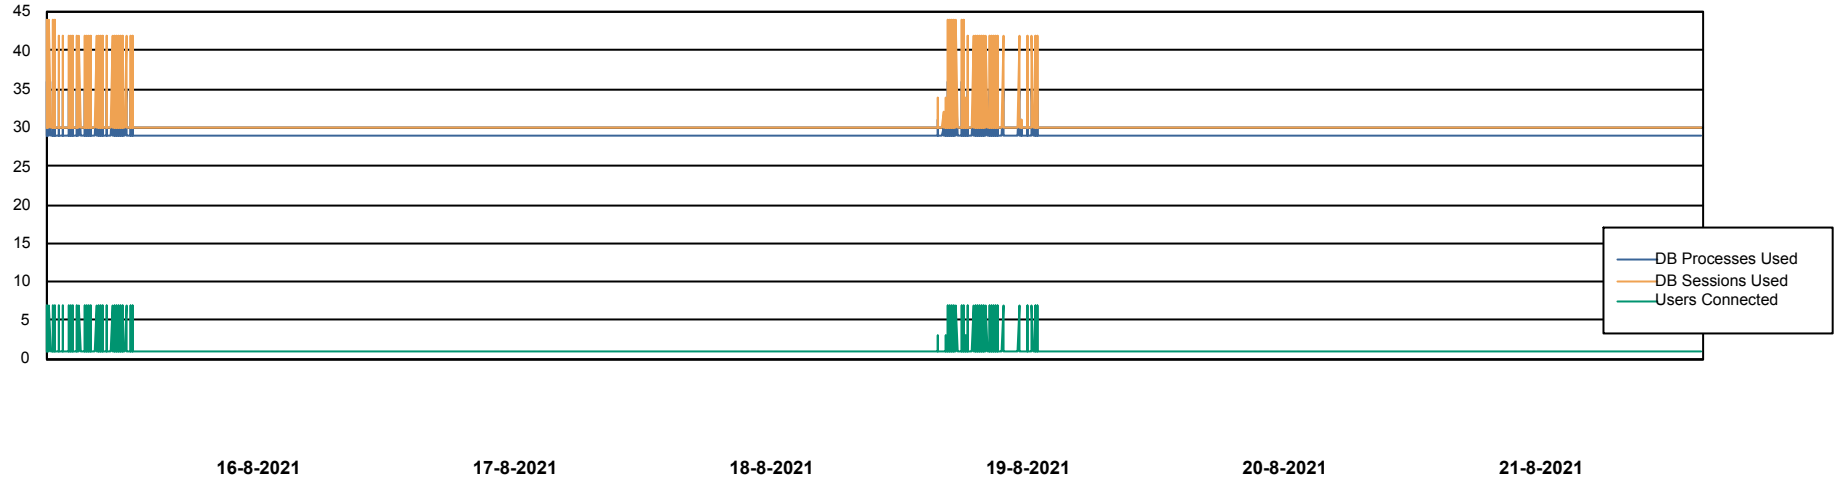

Weekly SLA Customer Report

Customer SPO_Production Silver
Database ID 57

Database Performance SPODB_BI

Weekly SLA Customer Report

Customer SPO_Production Silver
Database ID 57

Database Performance SPODB_Production

Weekly SLA Customer Report

Customer SPO_Production Silver
Database ID 57

Database Performance SPODB_Standby

Weekly SLA Customer Report

Customer SPO_Production Silver
Database ID 57

DATABASE SIZE SPODB_BI

Database growth over last month