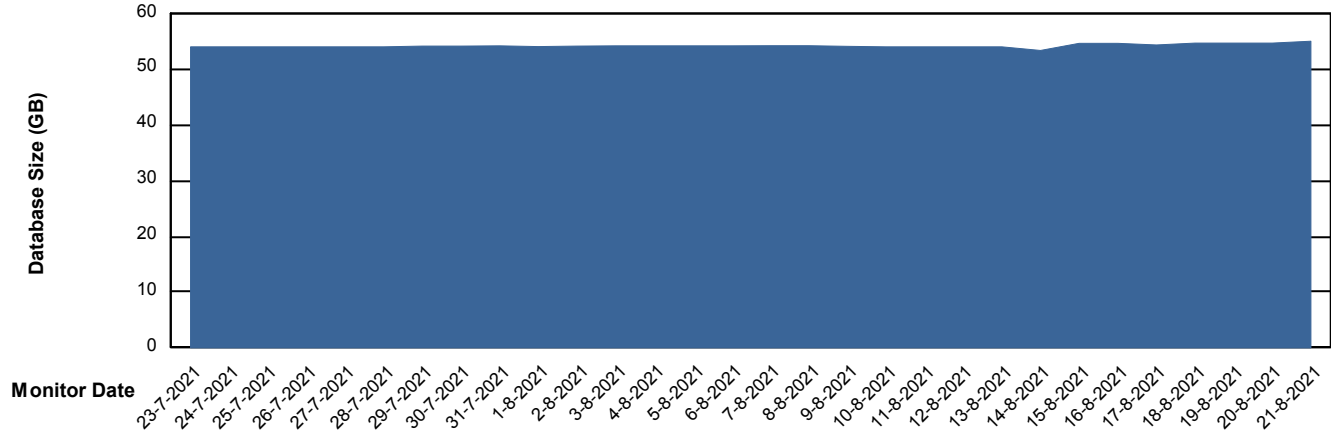

Weekly SLA Customer Report

Customer SPO_Production Silver
Database ID 57

Database Performance SPODB_Standby

Weekly SLA Customer Report

Customer SPO_Production Silver
Database ID 57

DATABASE SIZE SPODB_BI

Database growth over last month