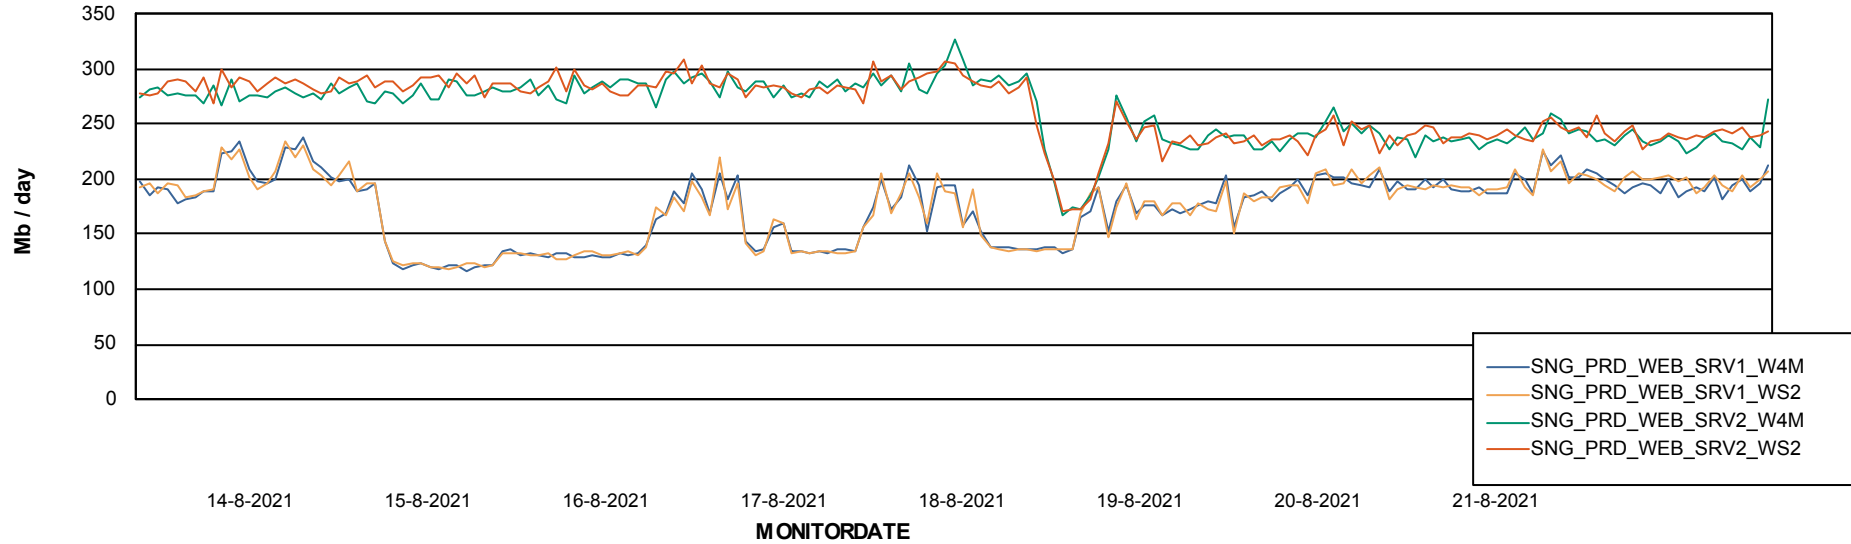

ABSSolute Application ReportServer Services

Avg memory used per ReportServer Service

Weekly SLA Customer Report

Customer SNG_Production
Database ID 70

ABSSolute Web Component Services

Avg memory used per ABS Web component