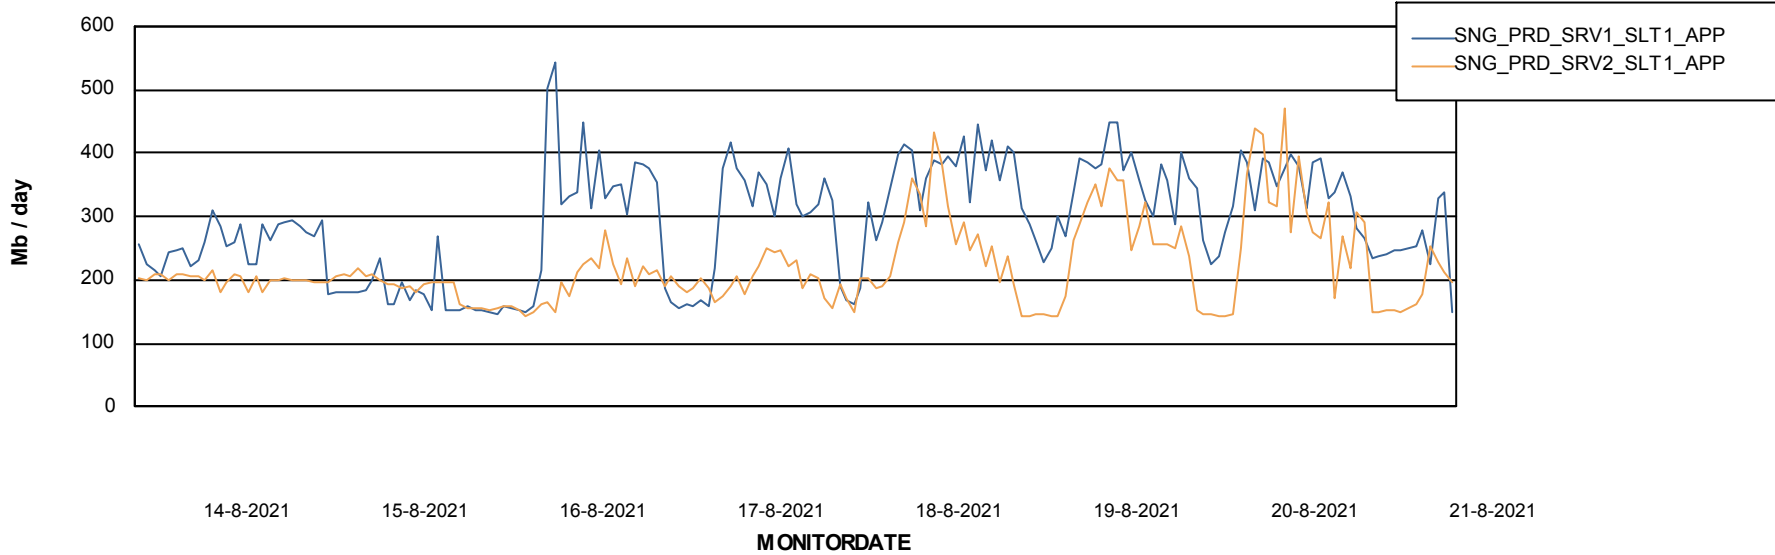

Weekly SLA Customer Report

Customer SNG_Production
Database ID 70

Database Performance SNGDB_Production

Weekly SLA Customer Report

Customer SNG_Production
 Database ID 70

DATABASE SIZE SNGDB_Production

Database growth over last month

Database Tablespace SNGDB_Production

Date	Tablespace Name	Filesize (Gb)	Usedsize (Gb)	Percentage free
21-8-2021	ABSDATA	36	29	19
	INDX	99	74	25
20-8-2021	ABSDATA	36	29	19
	INDX	99	74	25
19-8-2021	ABSDATA	36	28	22
	INDX	99	74	25
18-8-2021	ABSDATA	36	28	22
	INDX	99	74	25
17-8-2021	ABSDATA	36	28	22
	INDX	99	73	26
16-8-2021	ABSDATA	36	28	22
	INDX	99	73	26
15-8-2021	ABSDATA	36	28	22
	INDX	99	73	26

Weekly SLA Customer Report

Customer SNG_Production
Database ID 70

ABSSolute Application Server Services

Avg memory used per ABS Server Service

Avg users per day per ABS server

Weekly SLA Customer Report

Customer SNG_Production
Database ID 70