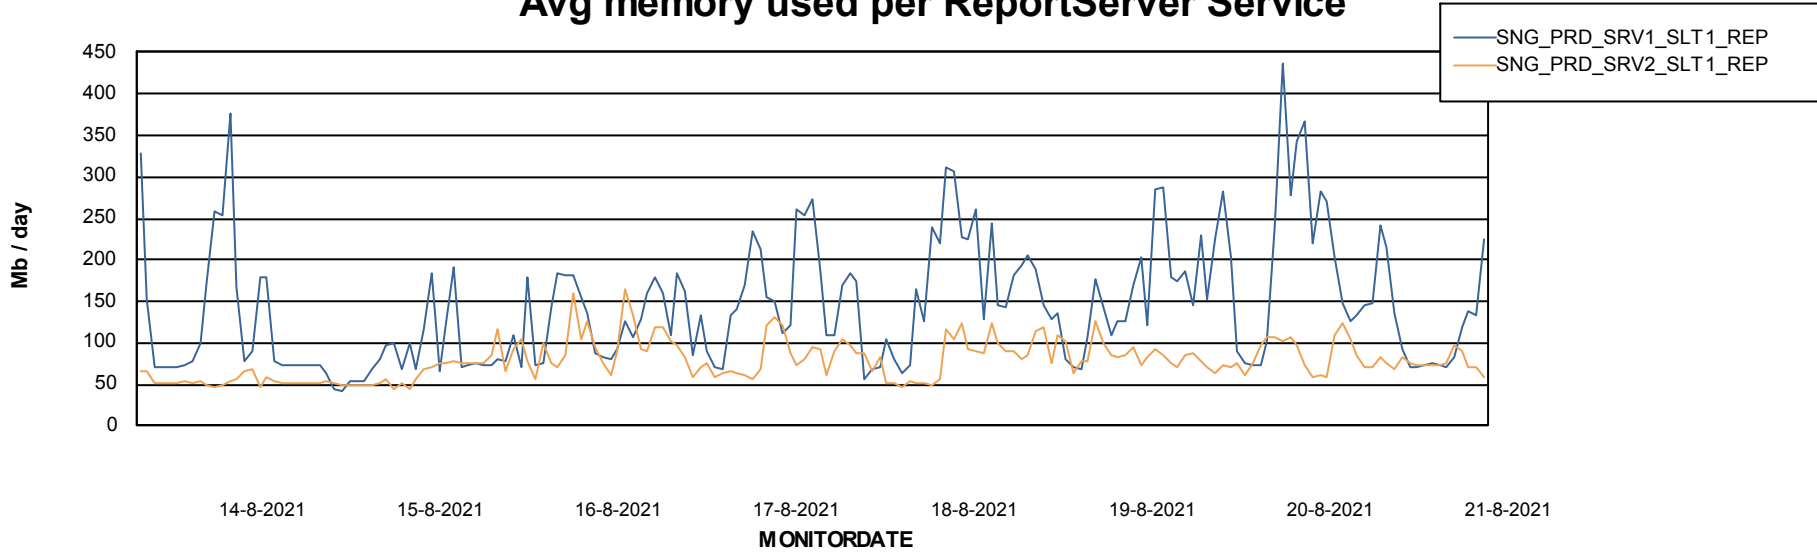

ABSSolute Application ReportServer Services

Avg memory used per ReportServer Service