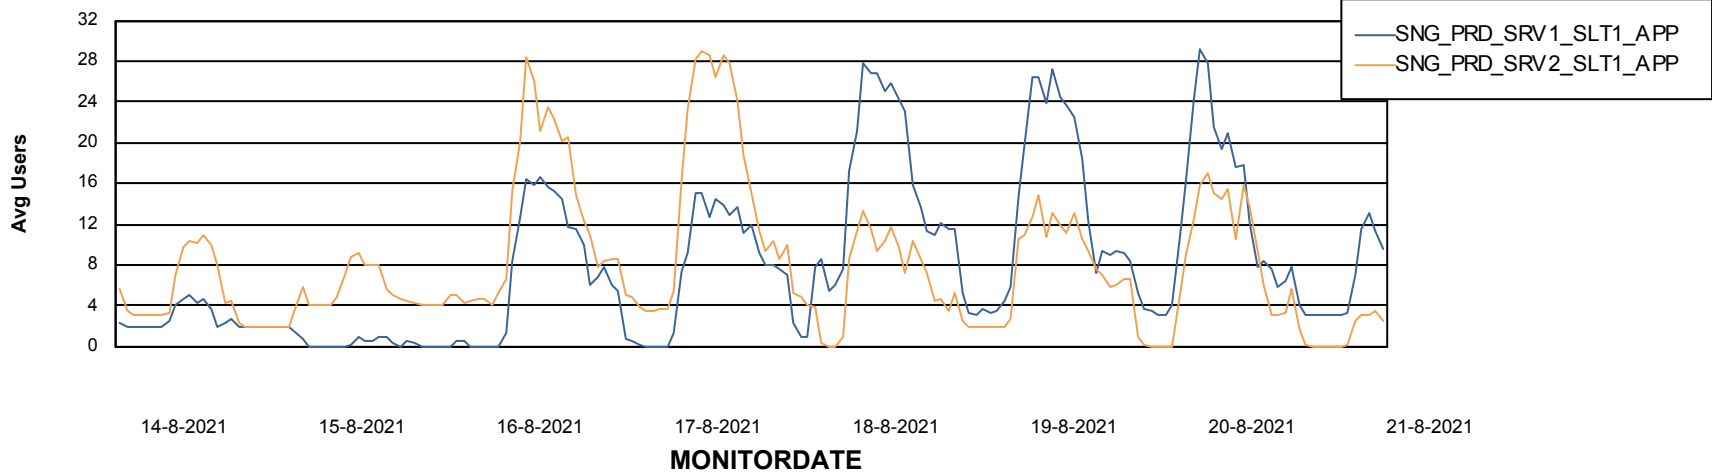

Weekly SLA Customer Report

Customer SNG_Production
Database ID 70

ABSSolute Application Server Services

Avg memory used per ABS Server Service

Avg users per day per ABS server

Weekly SLA Customer Report

Customer SNG_Production
Database ID 70