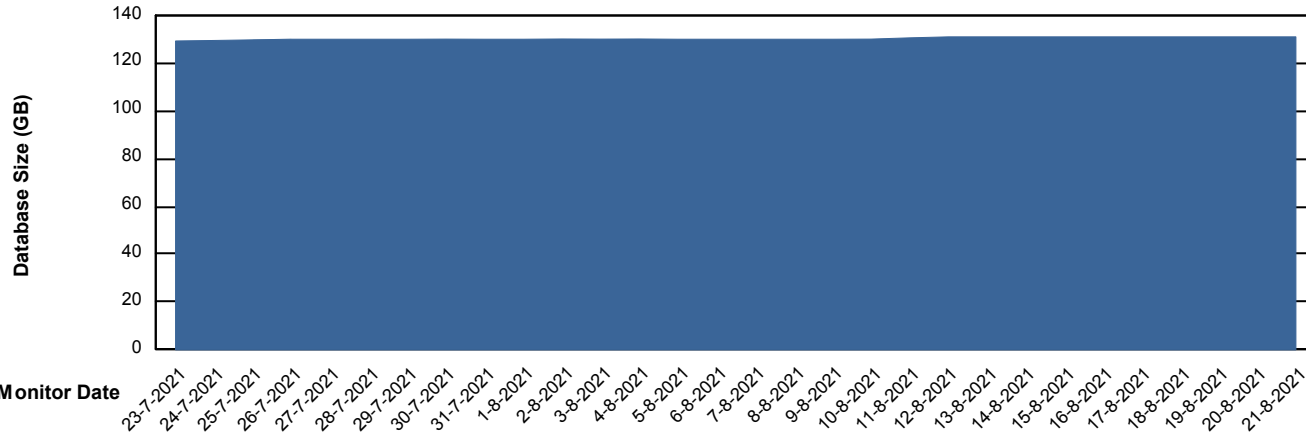

Weekly SLA Customer Report

Customer SNG_Production
Database ID 70

Database Performance SNGDB_Production

Weekly SLA Customer Report

Customer SNG_Production
 Database ID 70

DATABASE SIZE SNGDB_Production

Database growth over last month