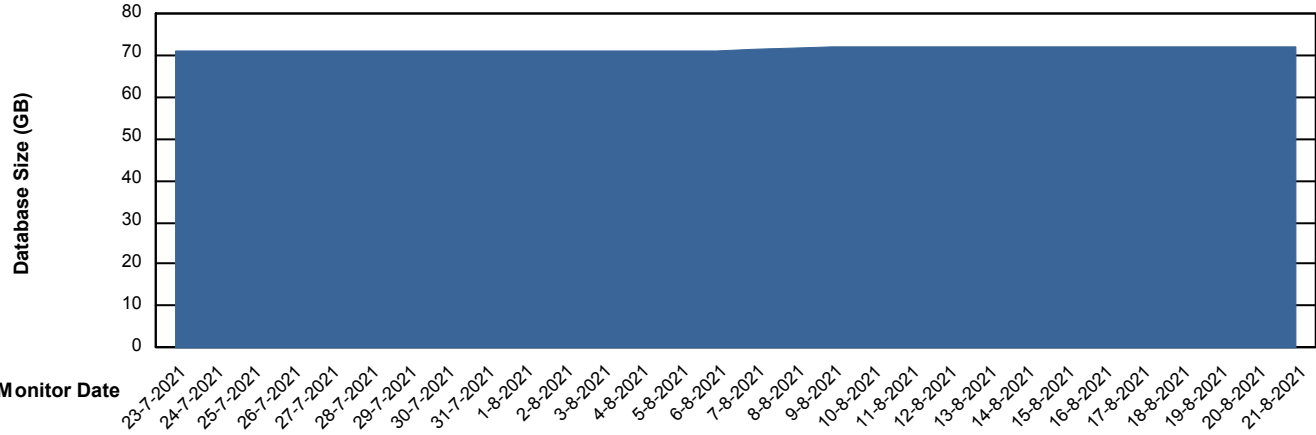

DATABASE SIZE RSS_DB_Primary (2020)

Database growth over last month

Database Tablespace RSS_DB_Primary (2020)

Date	Tablespace Name	Filesize (Gb)	Usedsize (Gb)	Percentage free
21-8-2021	ABSDATA	42	34	19
	INDX	46	37	20
20-8-2021	ABSDATA	42	34	19
	INDX	46	37	20
19-8-2021	ABSDATA	42	34	19
	INDX	46	37	20
18-8-2021	ABSDATA	42	34	19
	INDX	46	37	20
17-8-2021	ABSDATA	42	33	21
	INDX	44	36	18
16-8-2021	ABSDATA	42	33	21
	INDX	44	36	18
15-8-2021	ABSDATA	42	33	21
	INDX	44	36	18