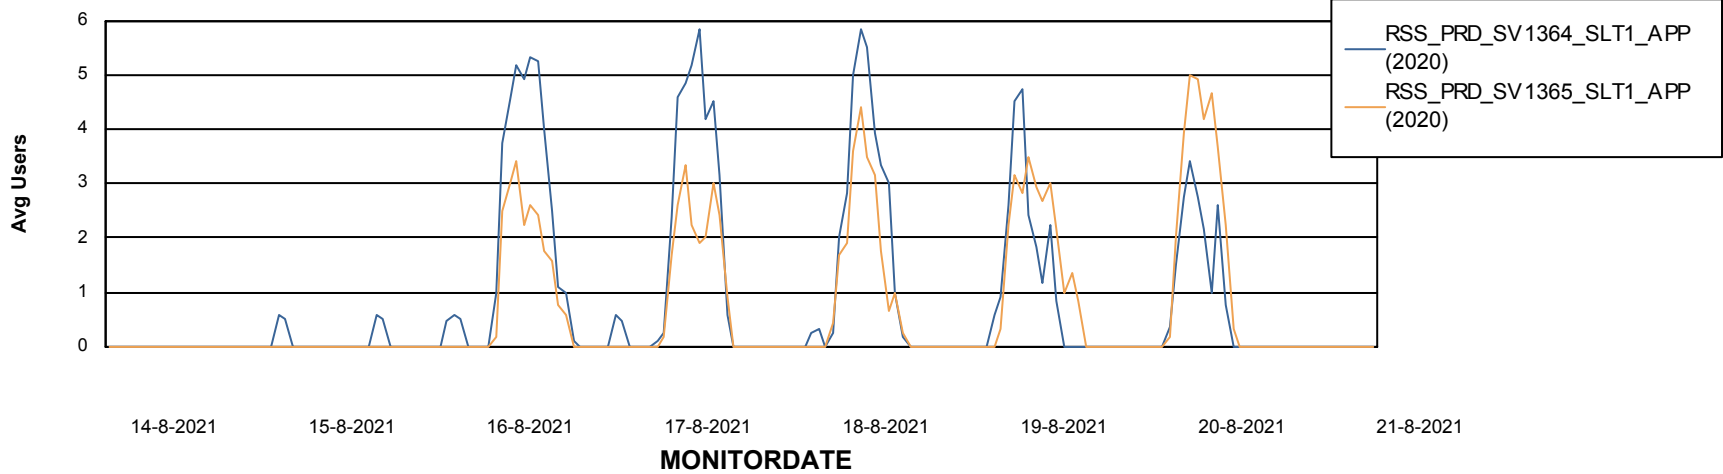

Weekly SLA Customer Report

Customer RSS Production
Database ID 52

ABSSolute Application Server Services

Avg memory used per ABS Server Service

Avg users per day per ABS server

Weekly SLA Customer Report

Customer RSS Production
Database ID 52