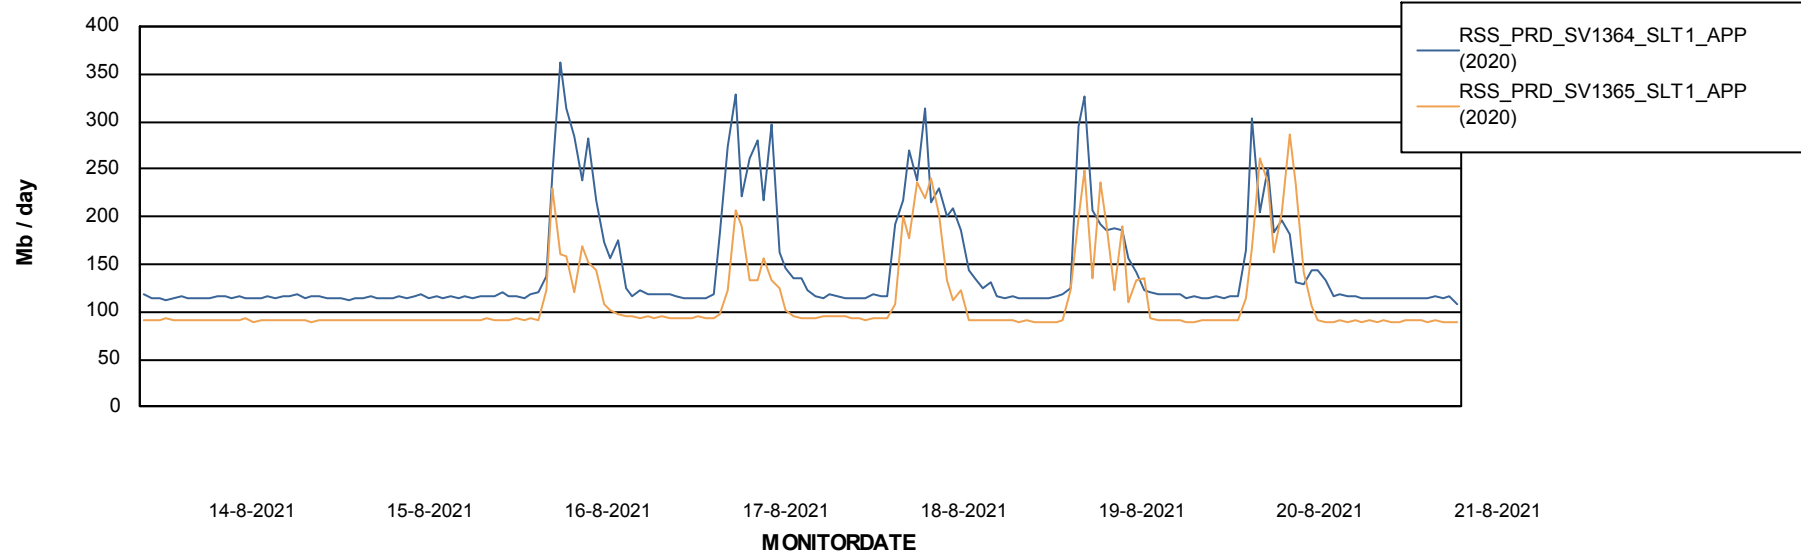

Weekly SLA Customer Report

Customer RSS Production
 Database ID 52

DATABASE SIZE RSS_DB_Primary (2020)

Database growth over last month

Database Tablespace RSS_DB_Primary (2020)

Date	Tablespace Name	Filesize (Gb)	Usedsize (Gb)	Percentage free
21-8-2021	ABSDATA	42	34	19
	INDX	46	37	20
20-8-2021	ABSDATA	42	34	19
	INDX	46	37	20
19-8-2021	ABSDATA	42	34	19
	INDX	46	37	20
18-8-2021	ABSDATA	42	34	19
	INDX	46	37	20
17-8-2021	ABSDATA	42	33	21
	INDX	44	36	18
16-8-2021	ABSDATA	42	33	21
	INDX	44	36	18
15-8-2021	ABSDATA	42	33	21
	INDX	44	36	18

Weekly SLA Customer Report

Customer RSS Production
Database ID 52

ABSSolute Application Server Services

Avg memory used per ABS Server Service

Avg users per day per ABS server

Weekly SLA Customer Report

Customer RSS Production
Database ID 52