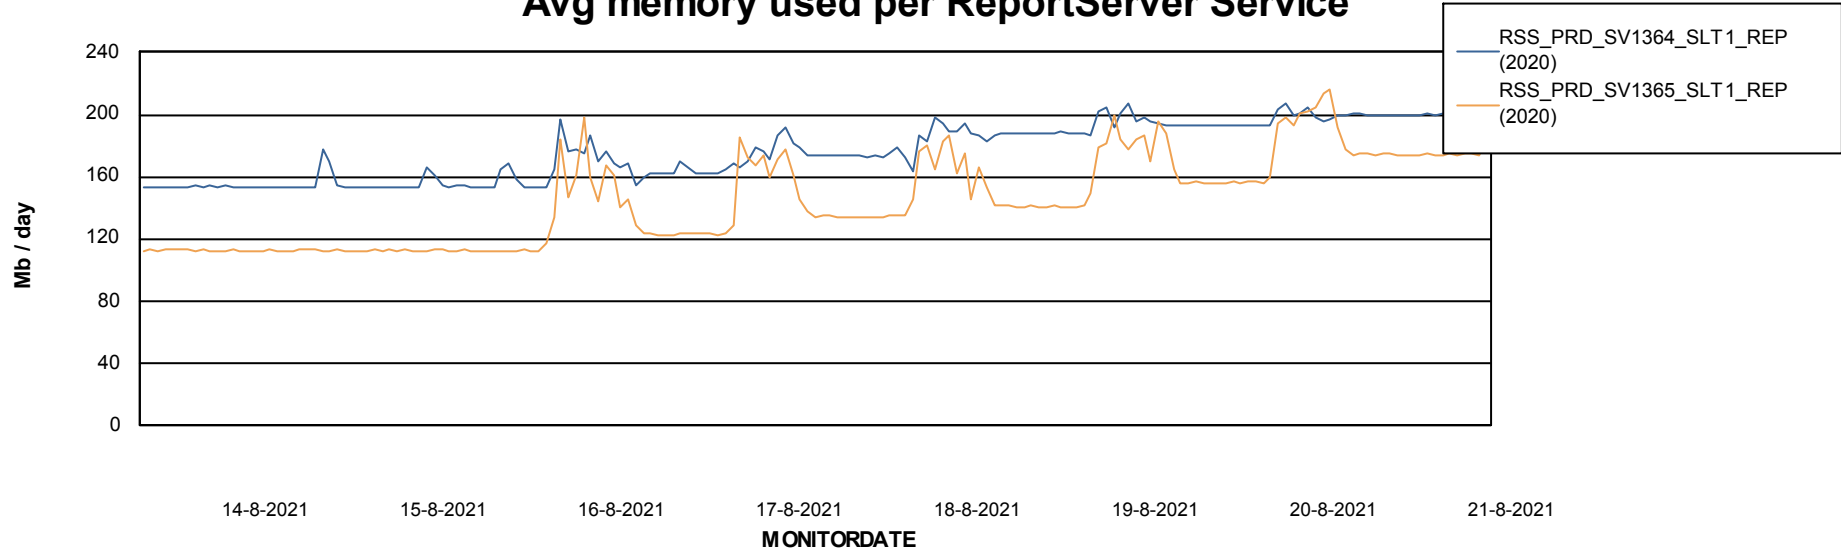

ABSSolute Application ReportServer Services

Avg memory used per ReportServer Service