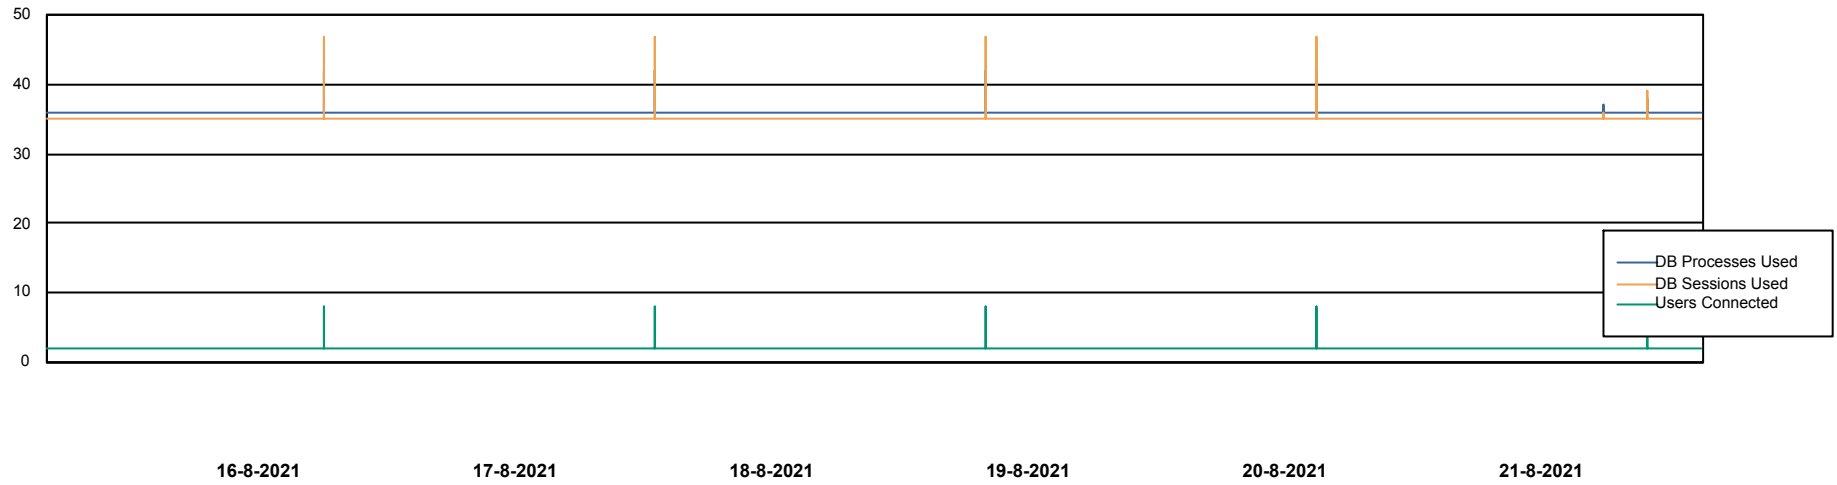

Weekly SLA Customer Report

Customer RSS Production
Database ID 52

Database Performance RSS_DB_Primary (2020)

Weekly SLA Customer Report

Customer RSS Production
Database ID 52

Database Performance RSS_DB_Standby (2020)