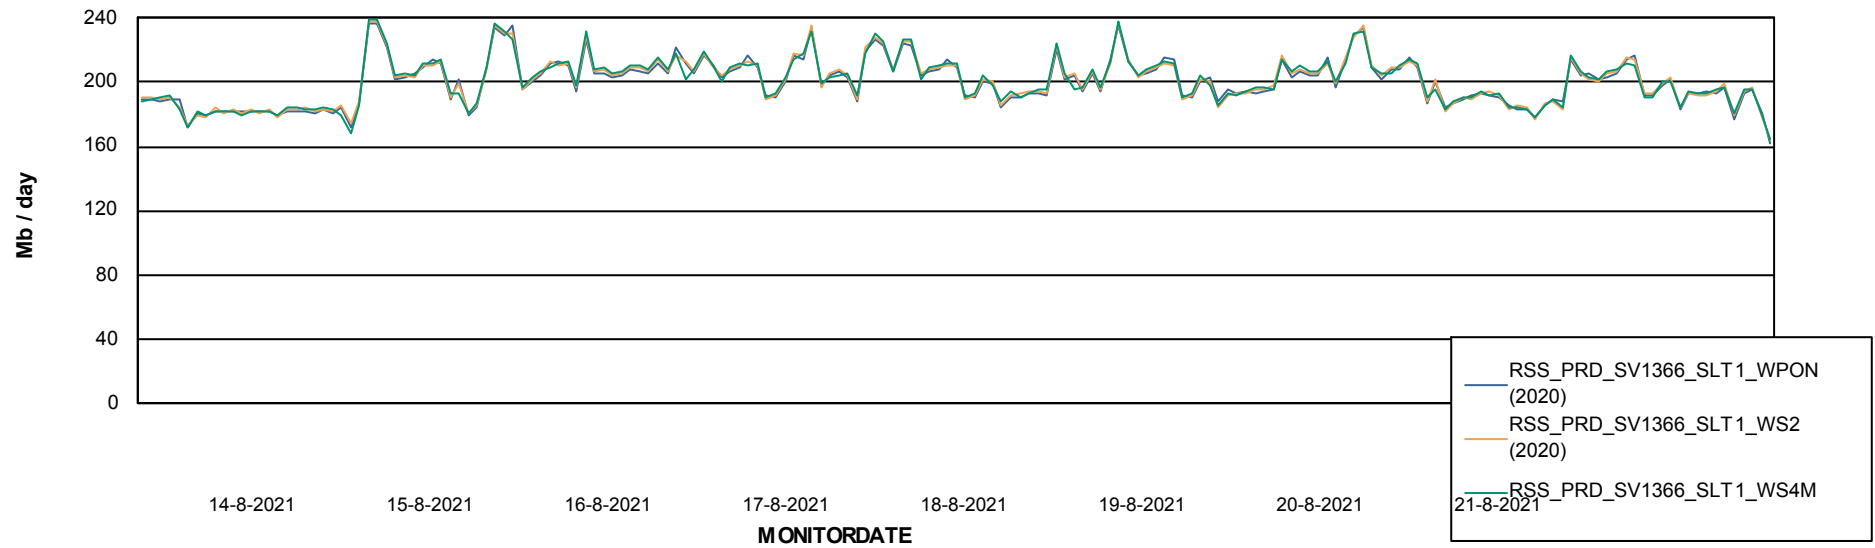

ABSSolute Application ReportServer Services

Avg memory used per ReportServer Service

Weekly SLA Customer Report

Customer RSS Production
Database ID 52

ABSSolute Web Component Services

Avg memory used per ABS Web component