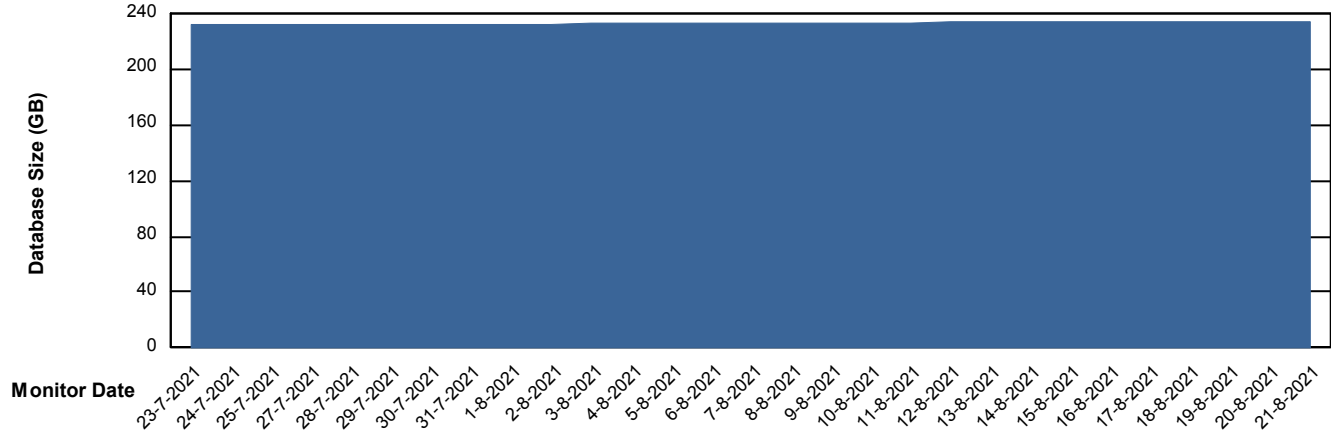

Weekly SLA Customer Report

Customer PHS_Production
Database ID 47

Weekly SLA Customer Report

Customer PHS_Production
Database ID 47

DATABASE SIZE PHSDB_Production

Database growth over last month

DATABASE SIZE PHSDB_Test