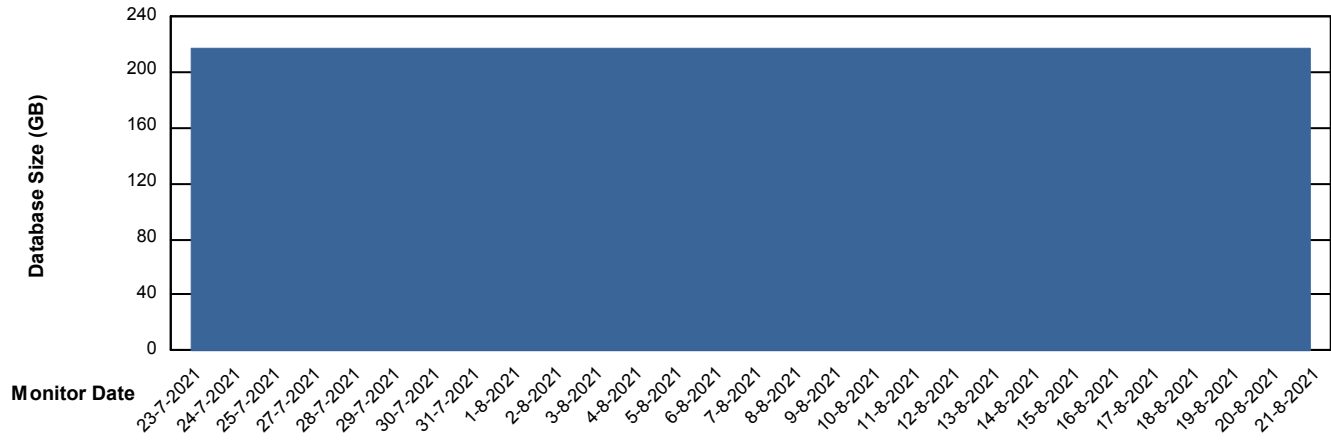

DATABASE SIZE PHSDB_Test

Database growth over last month