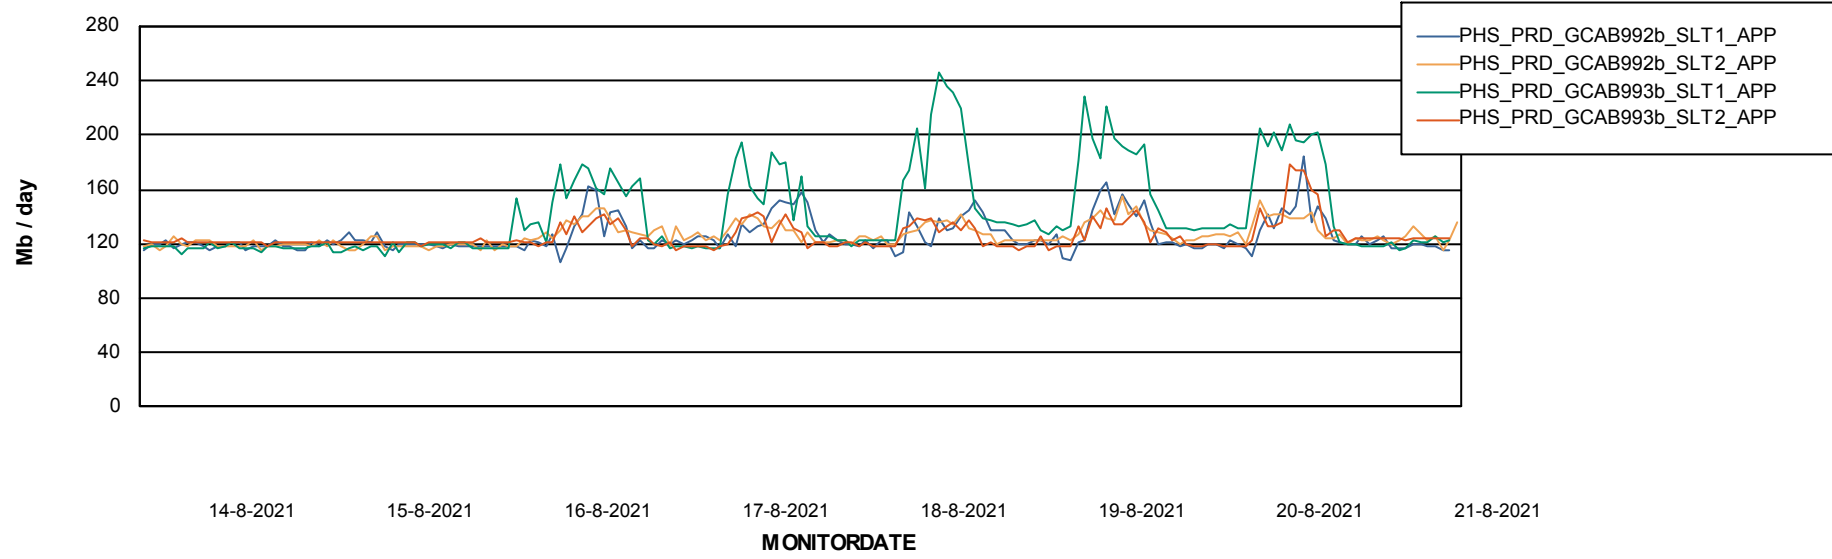

ABSSolute Application Server Services

Avg memory used per ABS Server Service