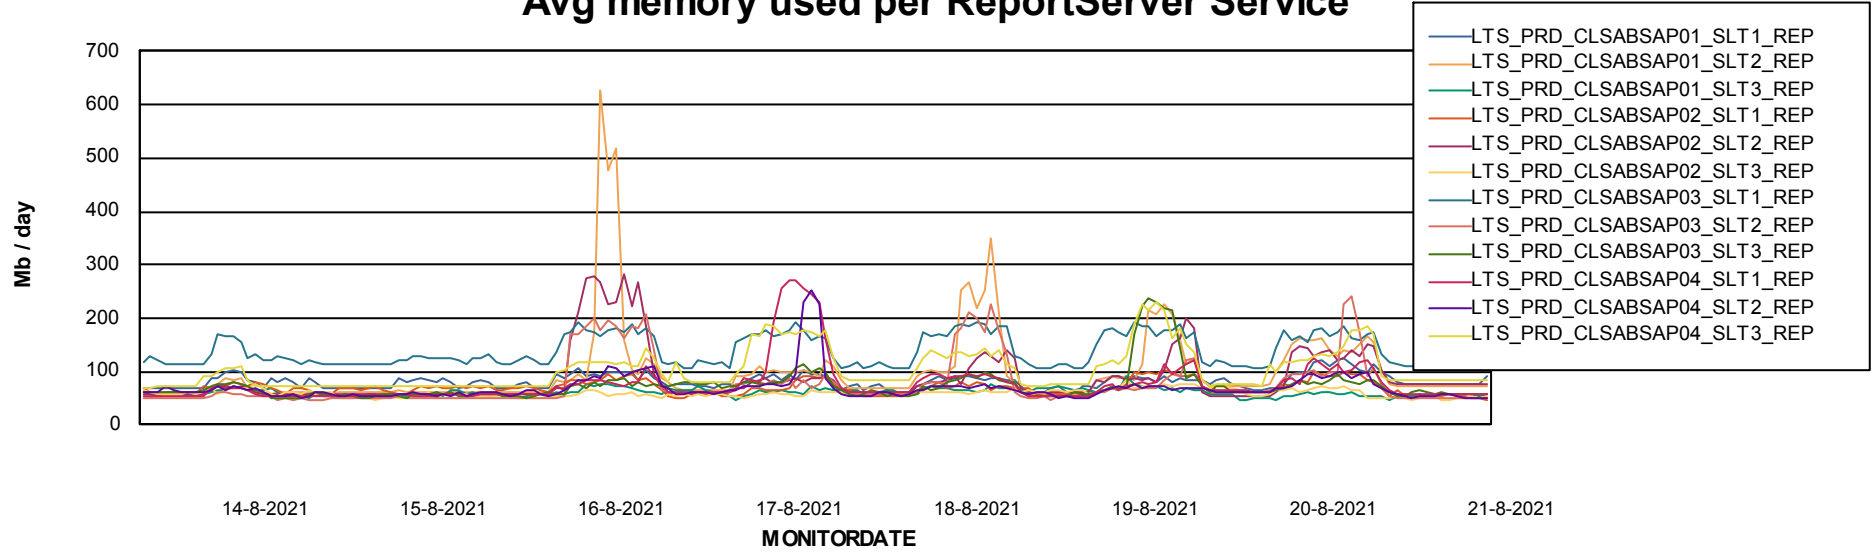

ABSSolute Application ReportServer Services

Avg memory used per ReportServer Service