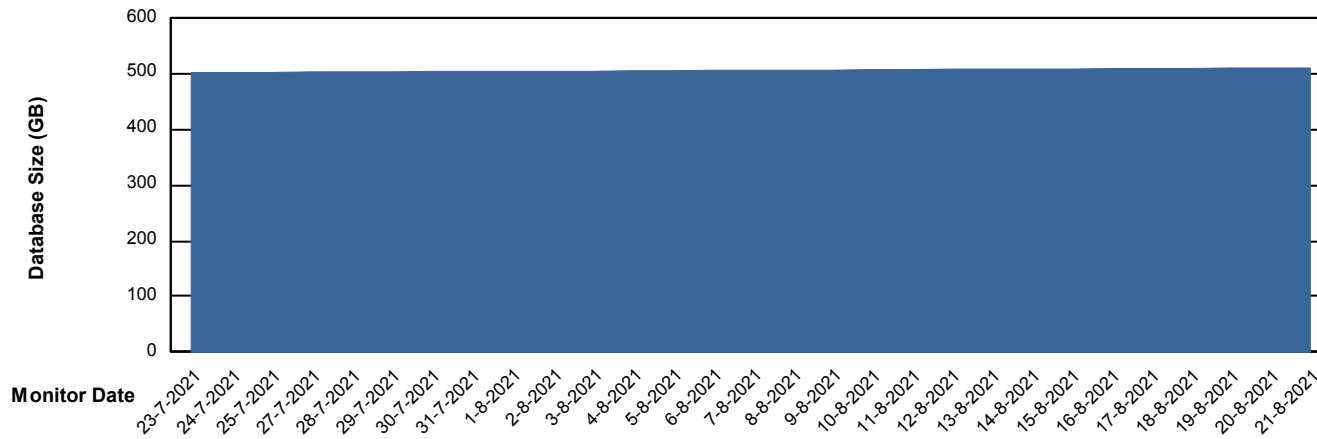

DATABASE SIZE LTS_PROD_CLSABSDB01_PRDB

Database growth over last month