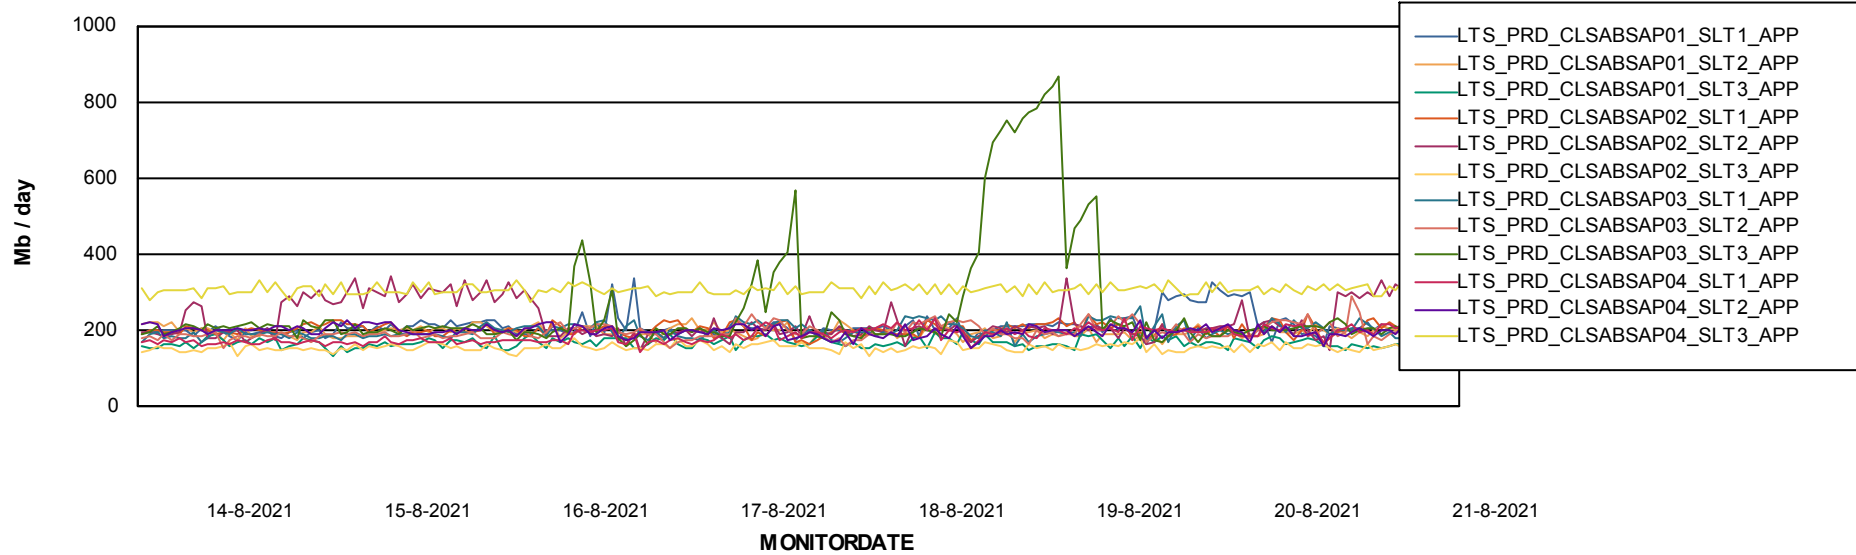

ABSSolute Application Server Services

Avg memory used per ABS Server Service