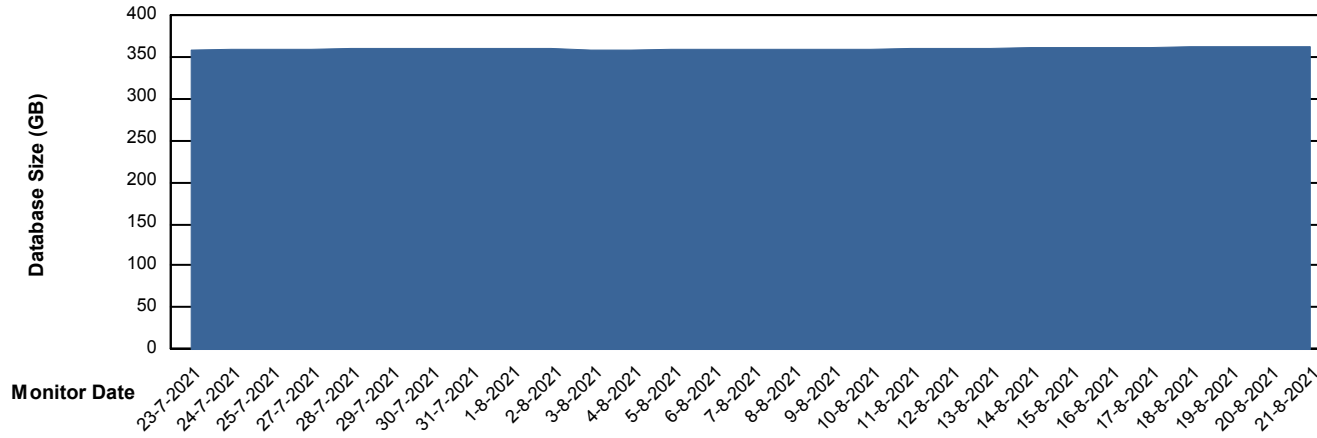

Database Performance LTS_PROD_CLSABSDB02_SBDB

Weekly SLA Customer Report

Customer LTS(CleanLease)_Production
Database ID 126

DATABASE SIZE LTS_PROD_CLSABSBI01_BI

Database growth over last month

DATABASE SIZE LTS_PROD_CLSABSDB01_PRDB