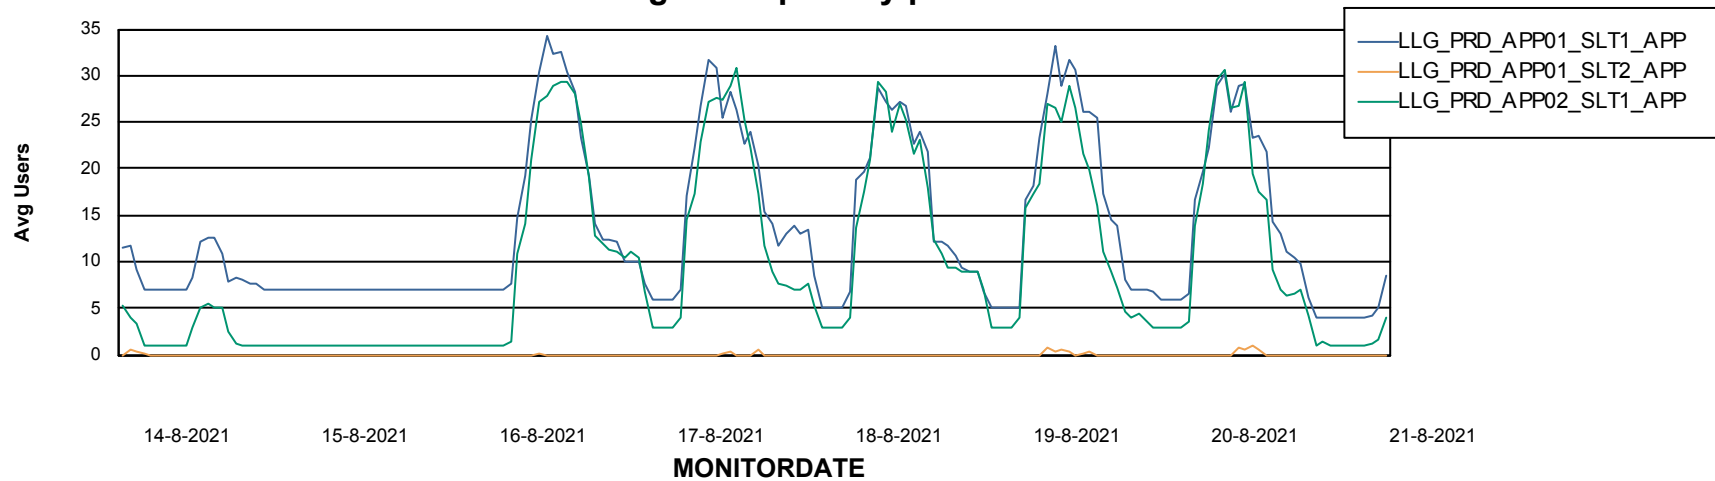

Avg users per day per ABS server