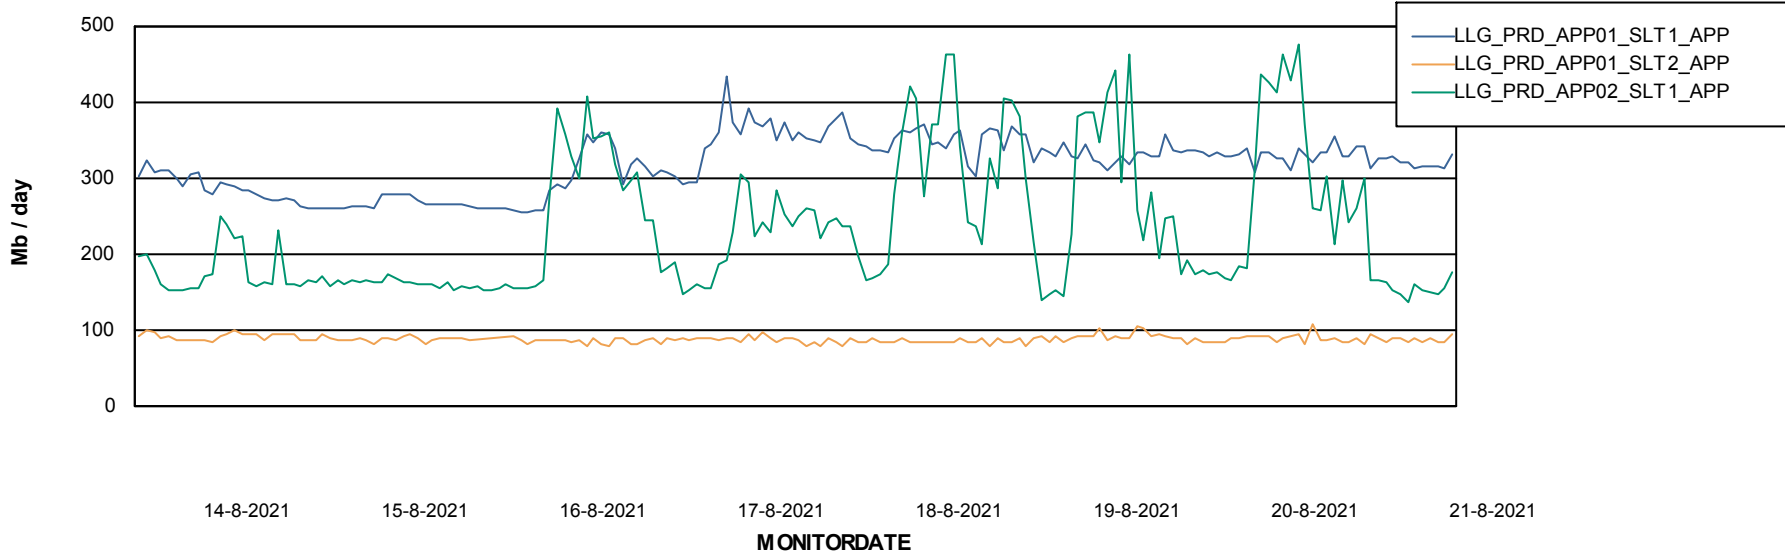

Weekly SLA Customer Report

Customer LLG_Production
Database ID 53

BI last ETL error for	LLGDBBI_Production
zo, 15-08-2021	None
do, 19-08-2021	None
zo, 15-08-2021	None
za, 21-08-2021	None
vr, 20-08-2021	None
di, 17-08-2021	None
do, 19-08-2021	None
ma, 16-08-2021	None
wo, 18-08-2021	None
wo, 18-08-2021	None
di, 17-08-2021	None
za, 21-08-2021	None
ma, 16-08-2021	None
vr, 20-08-2021	None

Weekly SLA Customer Report

Customer LLG_Production
Database ID 53

ABSSolute Application Server Services

Avg memory used per ABS Server Service

Weekly SLA Customer Report

Customer LLG_Production
Database ID 53