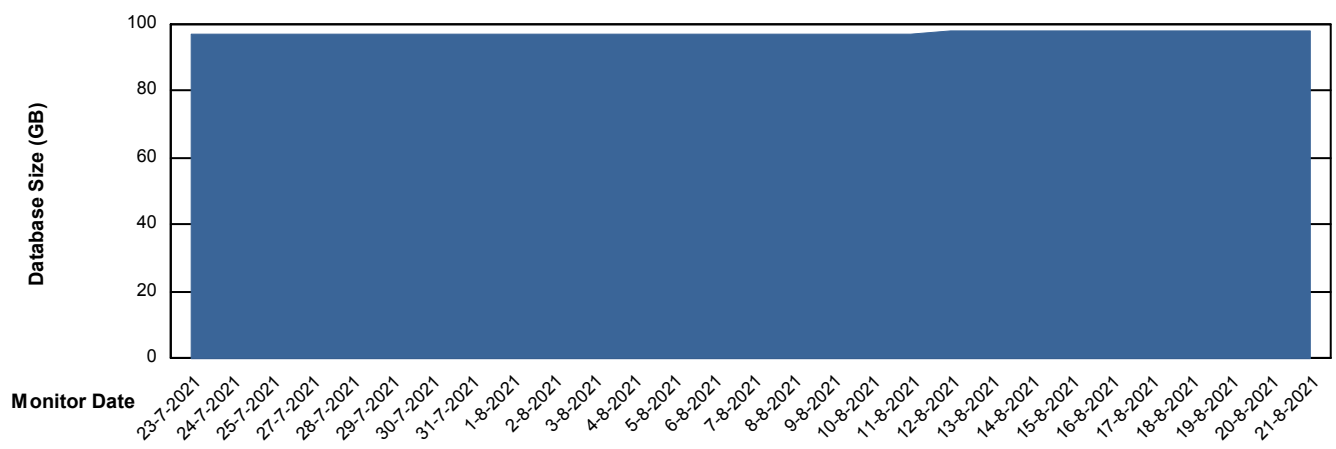

Weekly SLA Customer Report

Customer LLG_Production
Database ID 53

DATABASE SIZE LLGDB_Production

Database growth over last month

DATABASE SIZE LLGDBBI_Production

Database growth over last month

Weekly SLA Customer Report