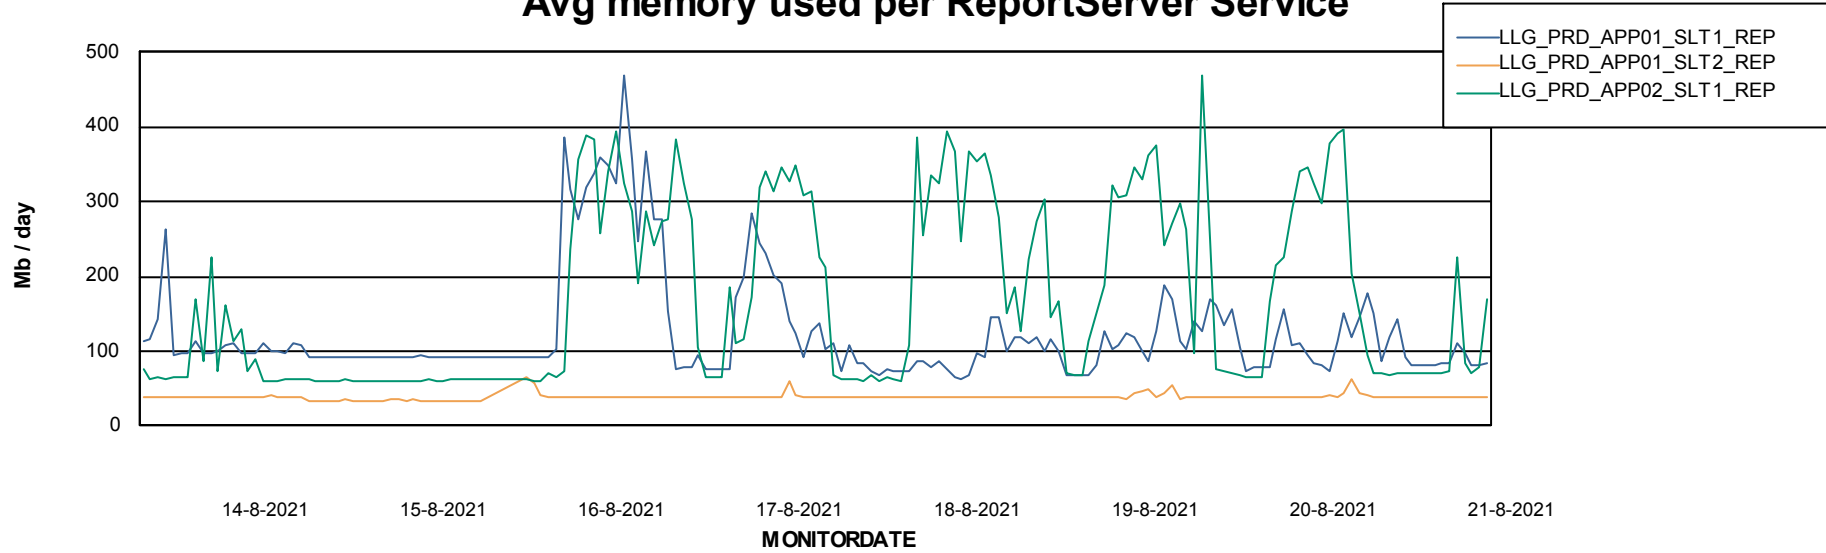

ABSolute Application Server Services

Avg memory used per ReportServer Service