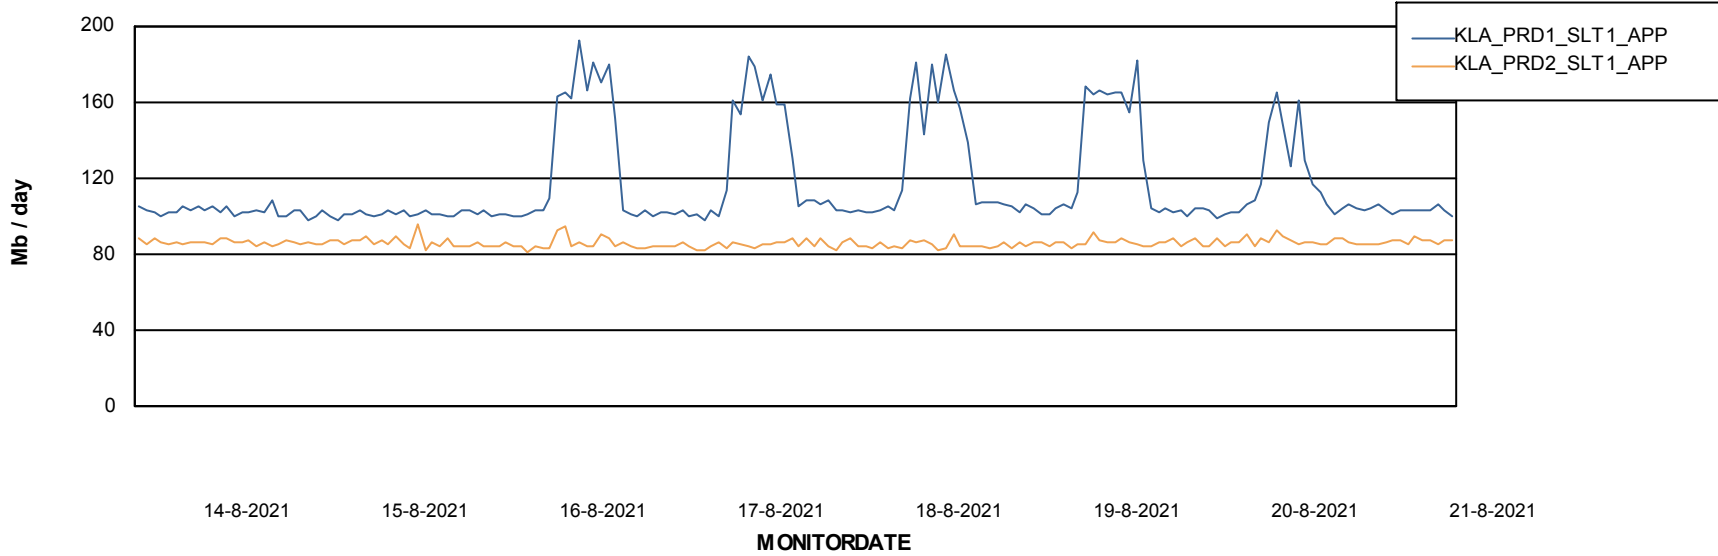

ABSSolute Application Server Services

Avg memory used per ABS Server Service