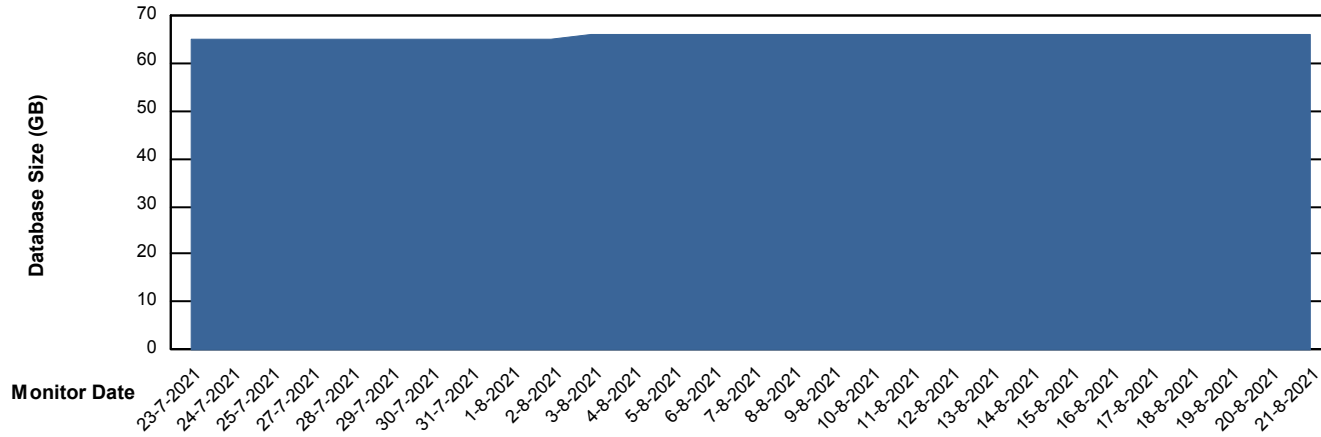

Database growth over last month